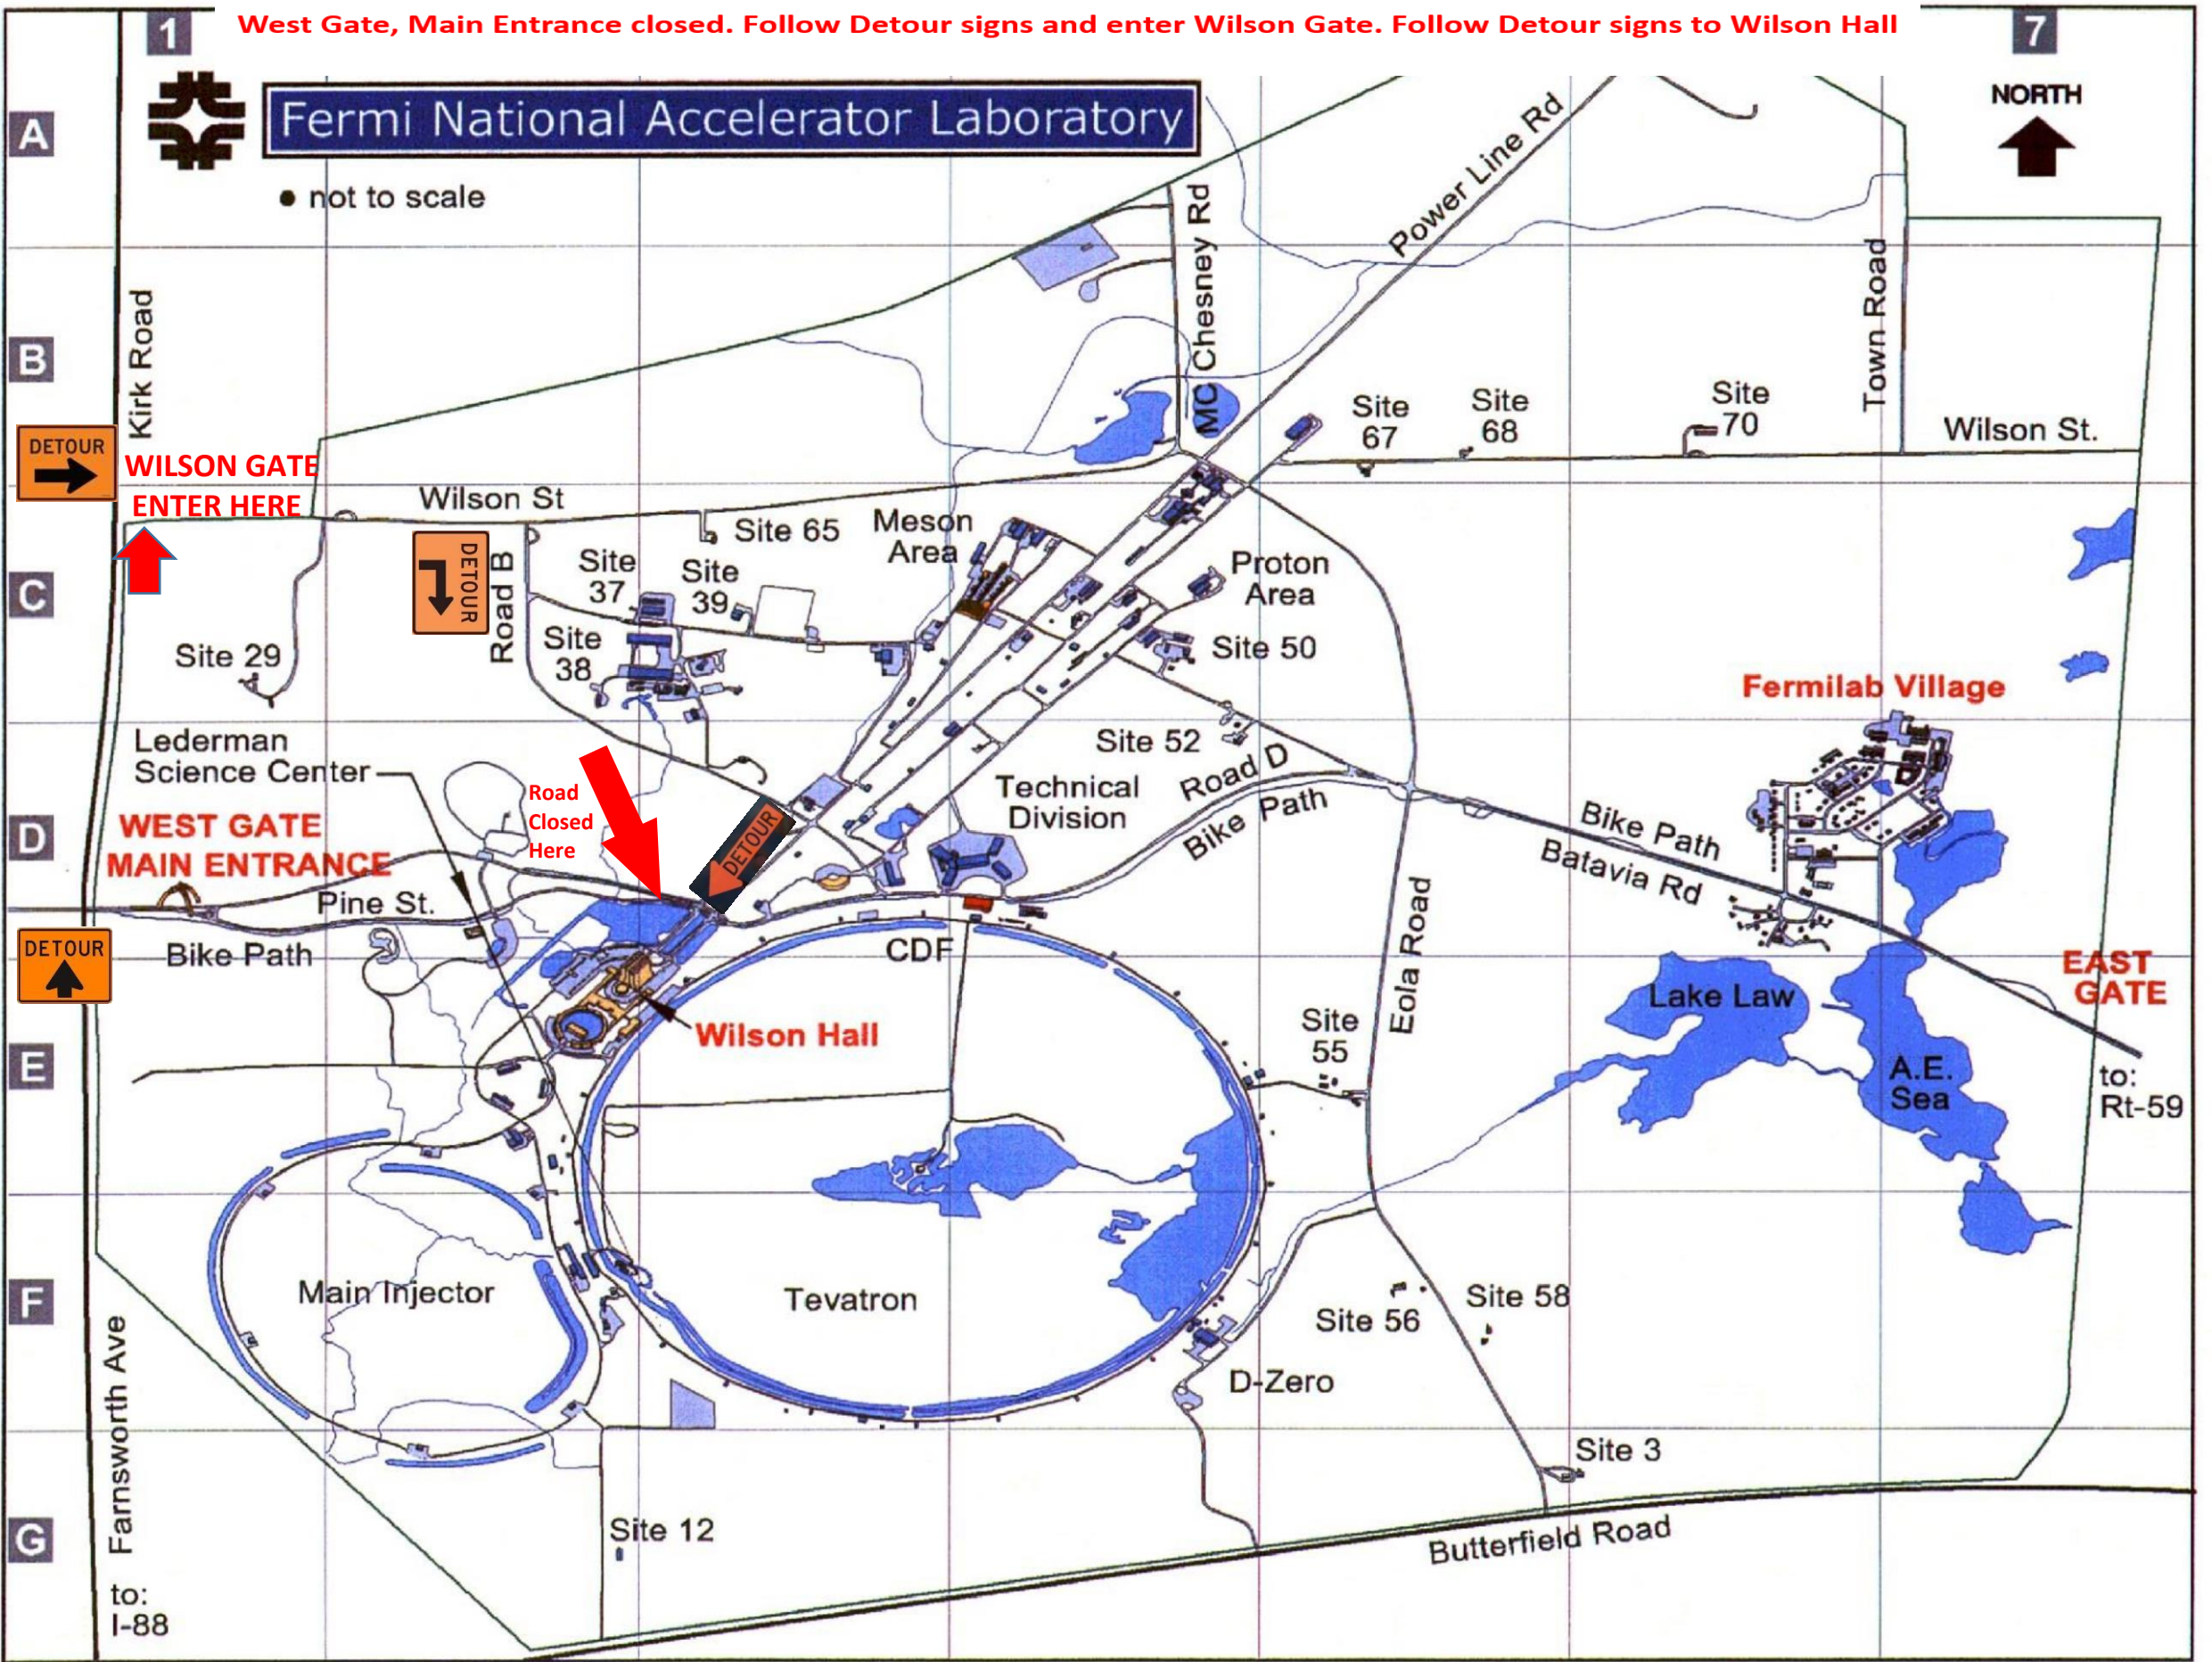

West Gate, Main Entrance closed. Follow Detour signs and enter Wilson Gate. Follow Detour signs to Wilson Hall

# Fermi National Accelerator Laboratory

● not to scale

Kirk Road  
Wilson St  
Pine St.  
Bike Path  
Farnsworth Ave  
to: I-88

MC Chesney Rd  
Power Line Rd  
Town Road  
Wilson St.

Fermilab Village

EAST GATE

to: Rt-59

WILSON GATE  
ENTER HERE

WEST GATE  
MAIN ENTRANCE

Wilson Hall

A

B

C

D

Power Line Rd

Town Road

Wilson St.