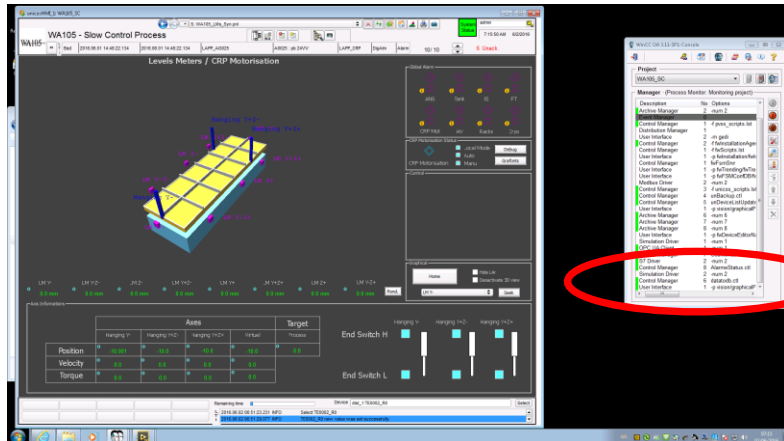

Racks construction

Remote Racks

Distant Racks

First tries of the complete chain

We have, with Cosimo, begin the first tries of the complete chain of acquisition (from the sensor to the supervision) to see if 96 Pts was correctly connected.

Global system simplificated

Slow control data -> PVSS

- 6 temperature sensors has been immerge inside the liquid Ar
- Sensors was connected to the PLC and temperature value recorded
- PVSS process sent parameters values to the mysql database

Slow control data -> database / WA105website / first record

PVSS interface : Windows computer

PVSS process reading slow control parameters (for this test : only Temperature 0—6) and sending data packet to the mysql database (linux computer) by network .