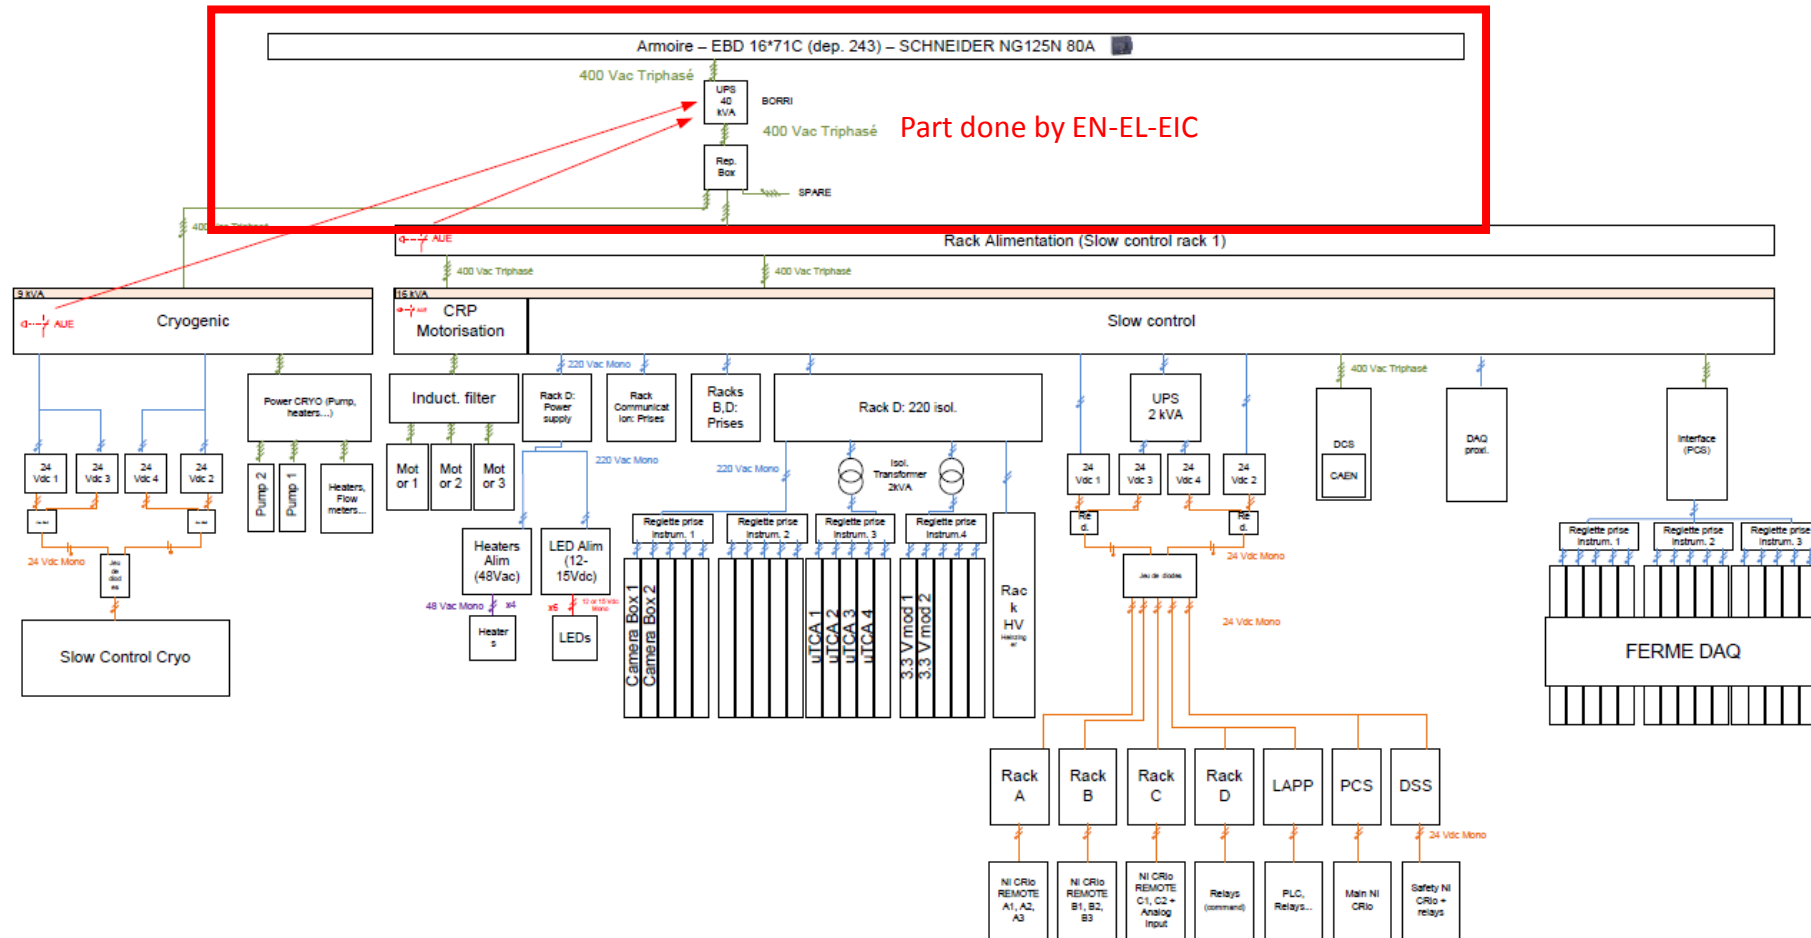

WA105

Status & Plans for WA105 Control/Safety System

Thierry VIANT
Yann-Axel RIGAUT

ETH Zürich
ETH Zürich /CERN, EP/DT-DI

Electrical distribution (Simple version)

Electrical distribution (Simple version)

Electrical distribution (Simple version)

1. Common input rectifier and bypass
2. Rectifier and battery charger
3. External battery
4. Inverter
5. Emergency line (optional by-pass with backfeed contactor).
6. Inverter (SSI) and by-pass (SSB) static switch

Electrical distribution (Simple version)

Global system simpliflicated

Raspberry Camera System (for LAR)

Temporary Assembly Structure

We brought 4 new racks in the building 182 near the TAS (Temporary Assembly Structure).

Racks construction

Remote Racks

Distant Racks

First tries of the complete chain

We have, with Cosimo, begin the first tries of the complete chain of acquisition (from the sensor to the supervision) to see if 96 Pts was correctly connected.