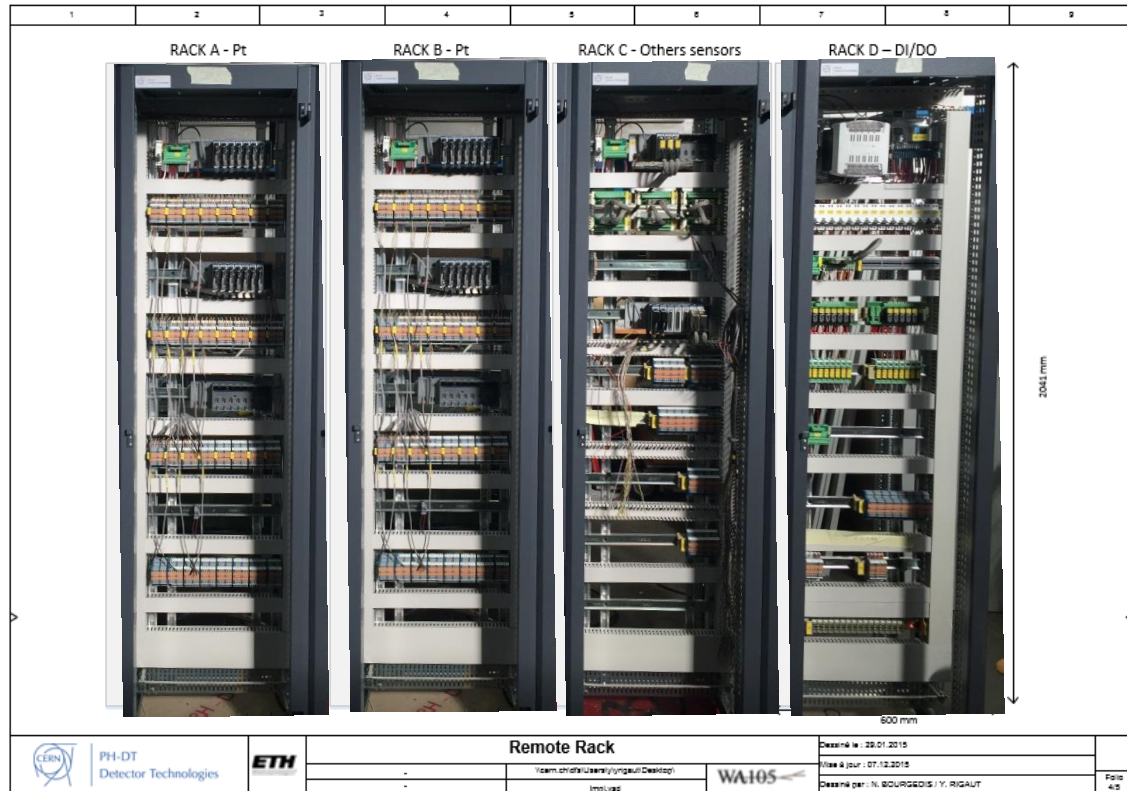

1. Common input rectifier and bypass
2. Rectifier and battery charger
3. External battery
4. Inverter
5. Emergency line (optional by-pass with backfeed contactor).
6. Inverter (SSI) and by-pass (SSB) static switch

Electrical distribution (Simple version)

Global system simpliflicated

Raspberry Camera System (for LAR)

Temporary Assembly Structure

We brought 4 new racks in the building 182 near the TAS (Temporary Assembly Structure).

Racks construction

Remote Racks

Distant Racks

First tries of the complete chain

We have, with Cosimo, begin the first tries of the complete chain of acquisition (from the sensor to the supervision) to see if 96 Pts was correctly connected.

Global system simplificated

Slow control data -> PVSS

- 6 temperature sensors has been immerge inside the liquid Ar
- Sensors was connected to the PLC and temperature value recorded
- PVSS process sent parameters values to the mysql database