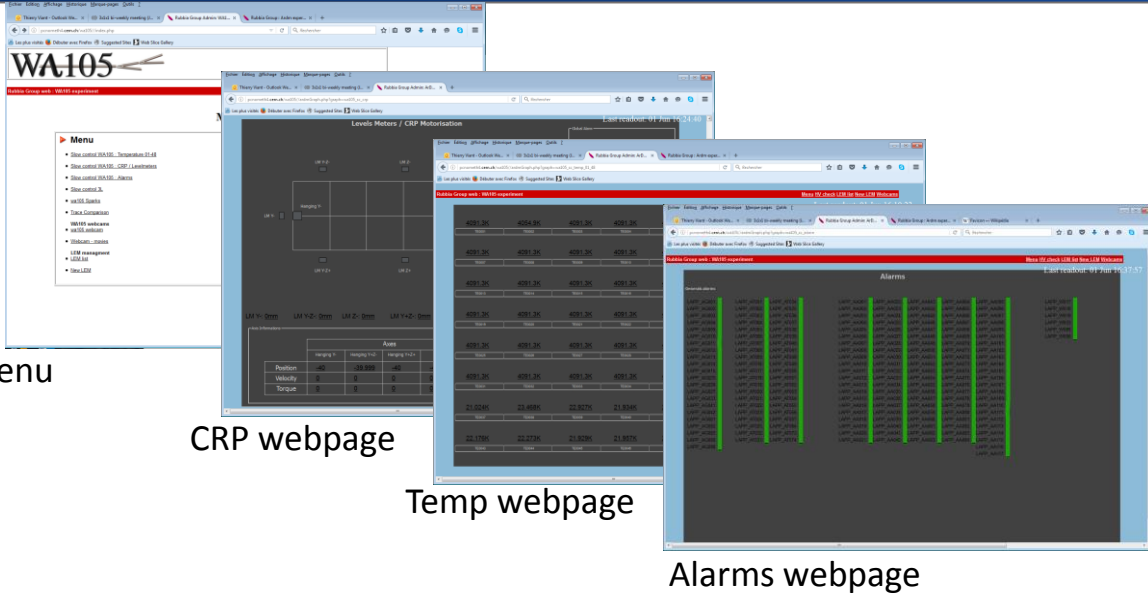

Global system simplificated

Slow control data -> PVSS

- 6 temperature sensors has been immerge inside the liquid Ar
- Sensors was connected to the PLC and temperature value recorded
- PVSS process sent parameters values to the mysql database

Slow control data -> database / WA105website / first record

PVSS interface : Windows computer

PVSS process reading slow control parameters (for this test : only Temperature 0—6) and sending data packet to the mysql database (linux computer) by network .

Linux computer not reachable: data recorded in local text file

Resolution : 5sec recording (only if value modification)
each 10 min : all datas are recorded

Recorded on pcnometh2 :

- 2 x 1TB configured in raid 1
- Daily backup on CERN server
- Mysql database

Wa105 Website interface

Website (see next slide) : pcnometh4.cern.ch/wa105

Slow control WA105website / first record

- By clicking on the last value :
- New webpage for this parameter
 - the historics of this value
 - zoomable
 - Download values /timestamp
 - parameters comparaison