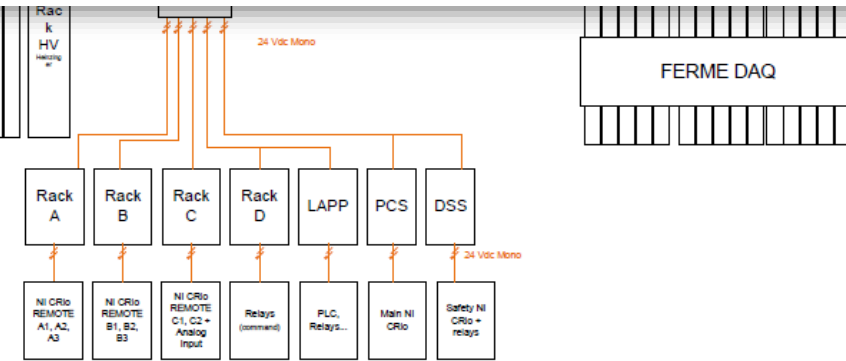

WA105

Status & Plans for WA105 Control/Safety System

Thierry VIANT
Yann-Axel RIGAUT

ETH Zürich
ETH Zürich /CERN, EP/DT-DI

Electrical distribution (Simple version)

Electrical distribution (Simple version)

Electrical distribution (Simple version)

Electrical distribution (Simple version)

Global system simpliflicated

Raspberry Camera System (for LAR)

Temporary Assembly Structure

We brought 4 new racks in the building 182 near the TAS (Temporary Assembly Structure).

Racks construction

Remote Racks

Distant Racks

First tries of the complete chain

We have, with Cosimo, begin the first tries of the complete chain of acquisition (from the sensor to the supervision) to see if 96 Pts was correctly connected.