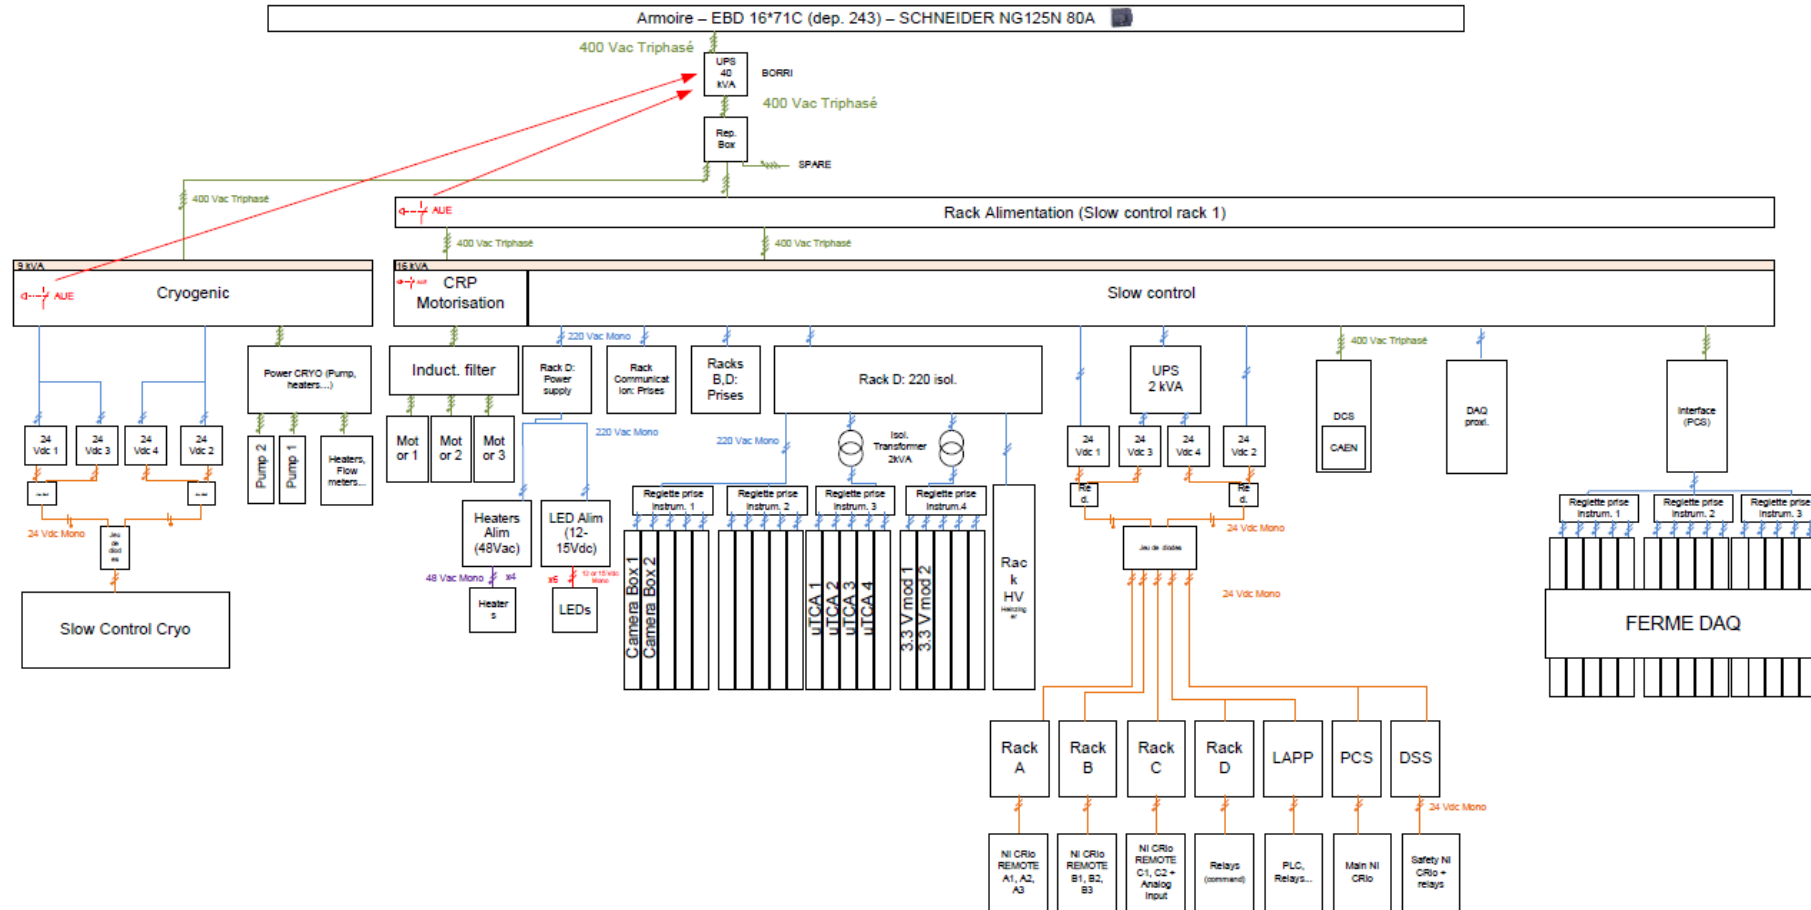

Electrical distribution (Simple version)