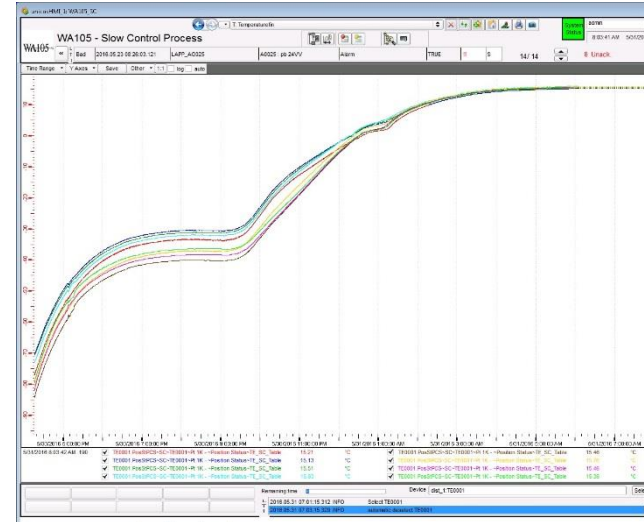

Racks construction

Remote Racks

Distant Racks

First tries of the complete chain

We have, with Cosimo, begin the first tries of the complete chain of acquisition (from the sensor to the supervision) to see if 96 Pts was correctly connected.

Global system simplificated

Slow control data -> PVSS

- 6 temperature sensors has been immerge inside the liquid Ar
- Sensors was connected to the PLC and temperature value recorded
- PVSS process sent parameters values to the mysql database

Slow control data -> database / WA105website / first record

PVSS interface : Windows computer

PVSS process reading slow control parameters (for this test : only Temperature 0—6) and sending data packet to the mysql database (linux computer) by network .

Linux computer not reachable: data recorded in local text file

Resolution : 5sec recording (only if value modification)
each 10 min : all datas are recorded

Recorded on pcnometh2 :

- 2 x 1TB configured in raid 1
- Daily backup on CERN server
- Mysql database