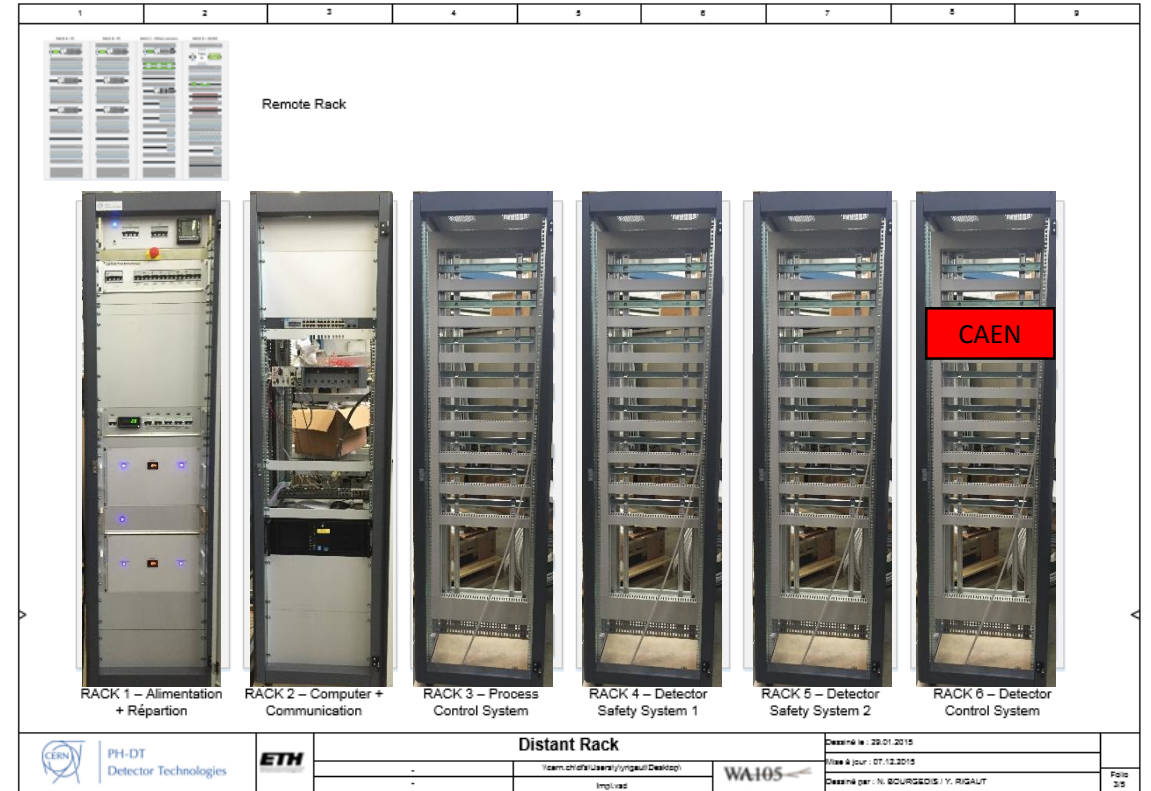

1. Common input rectifier and bypass
2. Rectifier and battery charger
3. External battery
4. Inverter
5. Emergency line (optional by-pass with backfeed contactor).
6. Inverter (SSI) and by-pass (SSB) static switch

Electrical distribution (Simple version)

Global system simpliflicated

Raspberry Camera System (for LAR)

Temporary Assembly Structure

We brought 4 new racks in the building 182 near the TAS (Temporary Assembly Structure).

Racks construction

Remote Racks

Distant Racks

First tries of the complete chain

We have, with Cosimo, begin the first tries of the complete chain of acquisition (from the sensor to the supervision) to see if 96 Pts was correctly connected.

Global system simplificated

Slow control data -> PVSS

- 6 temperature sensors has been immerge inside the liquid Ar
- Sensors was connected to the PLC and temperature value recorded
- PVSS process sent parameters values to the mysql database