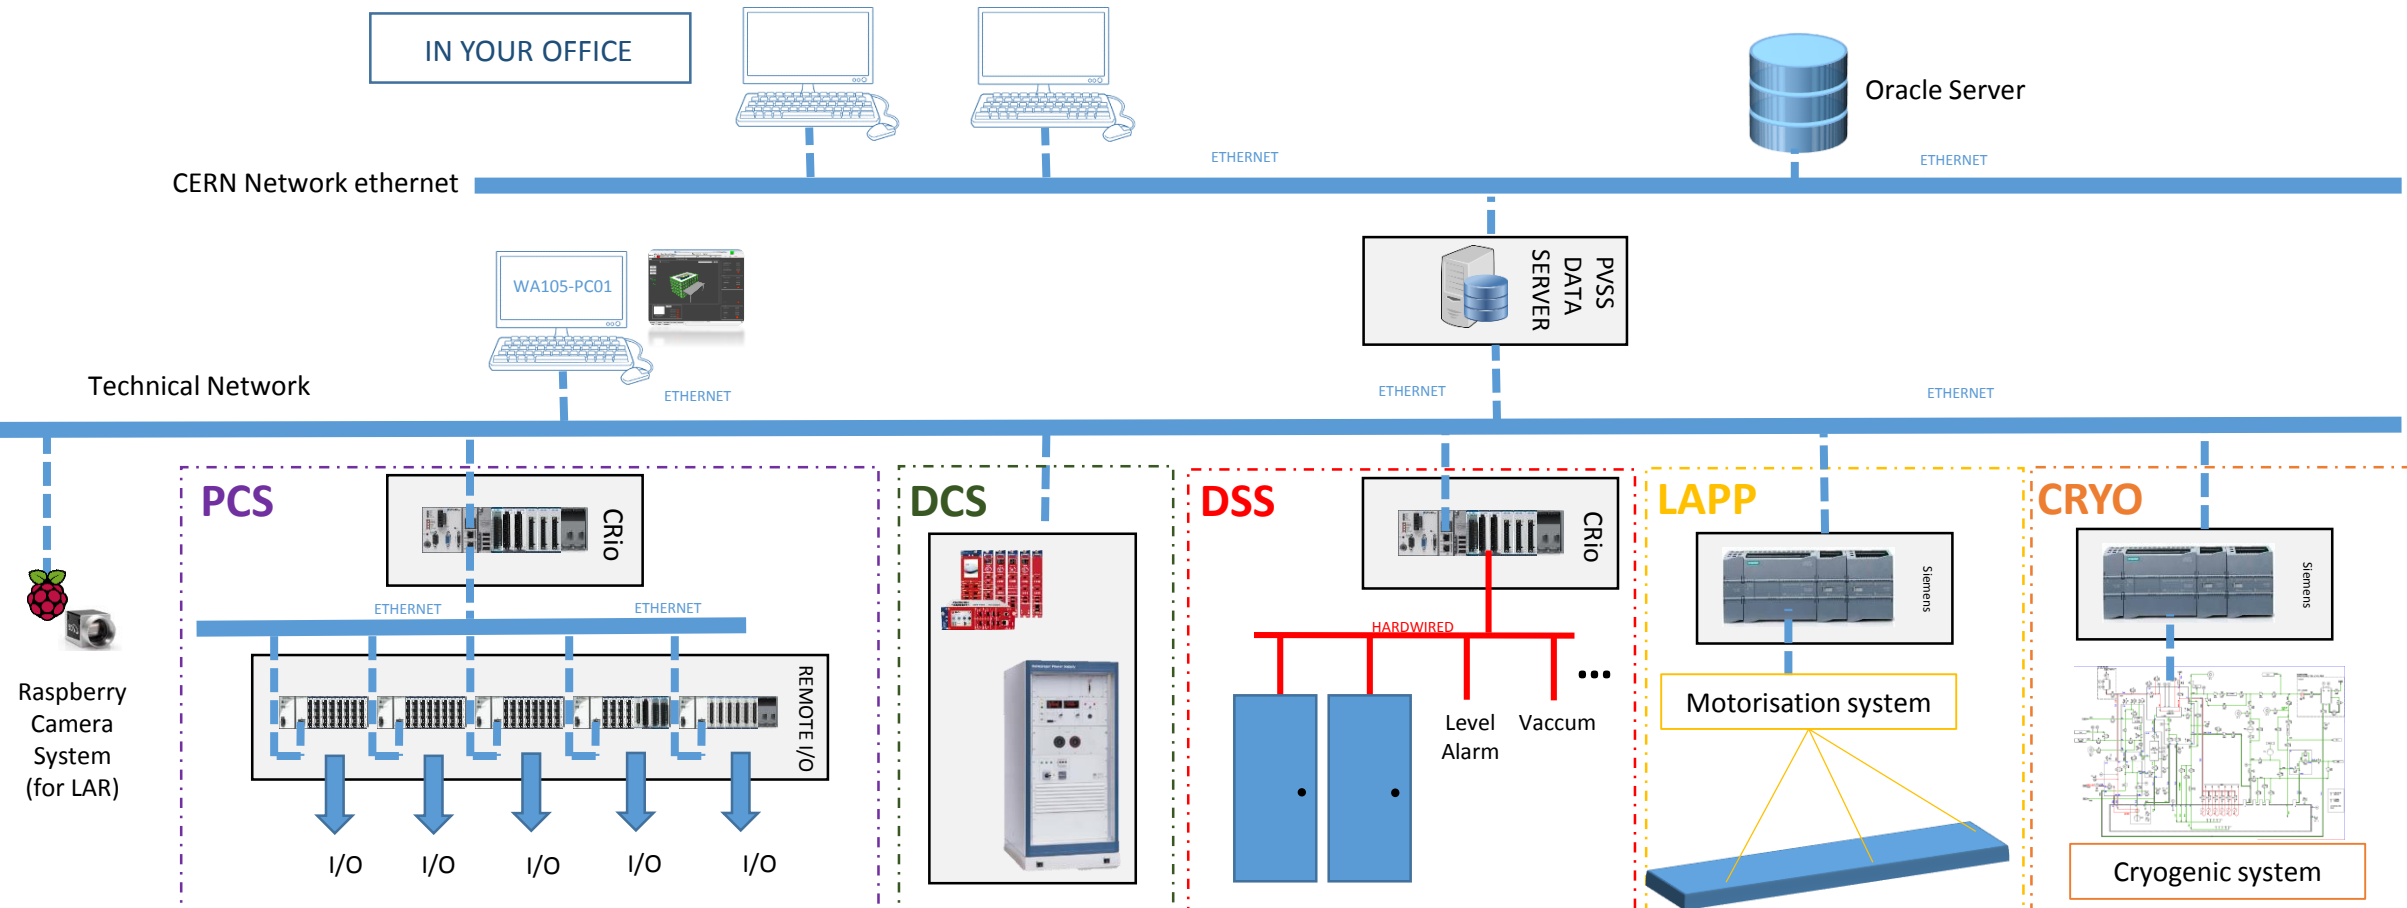

1. Common input rectifier and bypass
2. Rectifier and battery charger
3. External battery
4. Inverter
5. Emergency line (optional by-pass with backfeed contactor).
6. Inverter (SSI) and by-pass (SSB) static switch

Electrical distribution (Simple version)

Global system simpliflicated

Raspberry Camera System (for LAR)

Temporary Assembly Structure

We brought 4 new racks in the building 182 near the TAS (Temporary Assembly Structure).

Racks construction

Remote Racks

Distant Racks

First tries of the complete chain

We have, with Cosimo, begin the first tries of the complete chain of acquisition (from the sensor to the supervision) to see if 96 Pts was correctly connected.

Global system simplificated

Slow control data -> PVSS

- 6 temperature sensors has been immerge inside the liquid Ar
- Sensors was connected to the PLC and temperature value recorded
- PVSS process sent parameters values to the mysql database