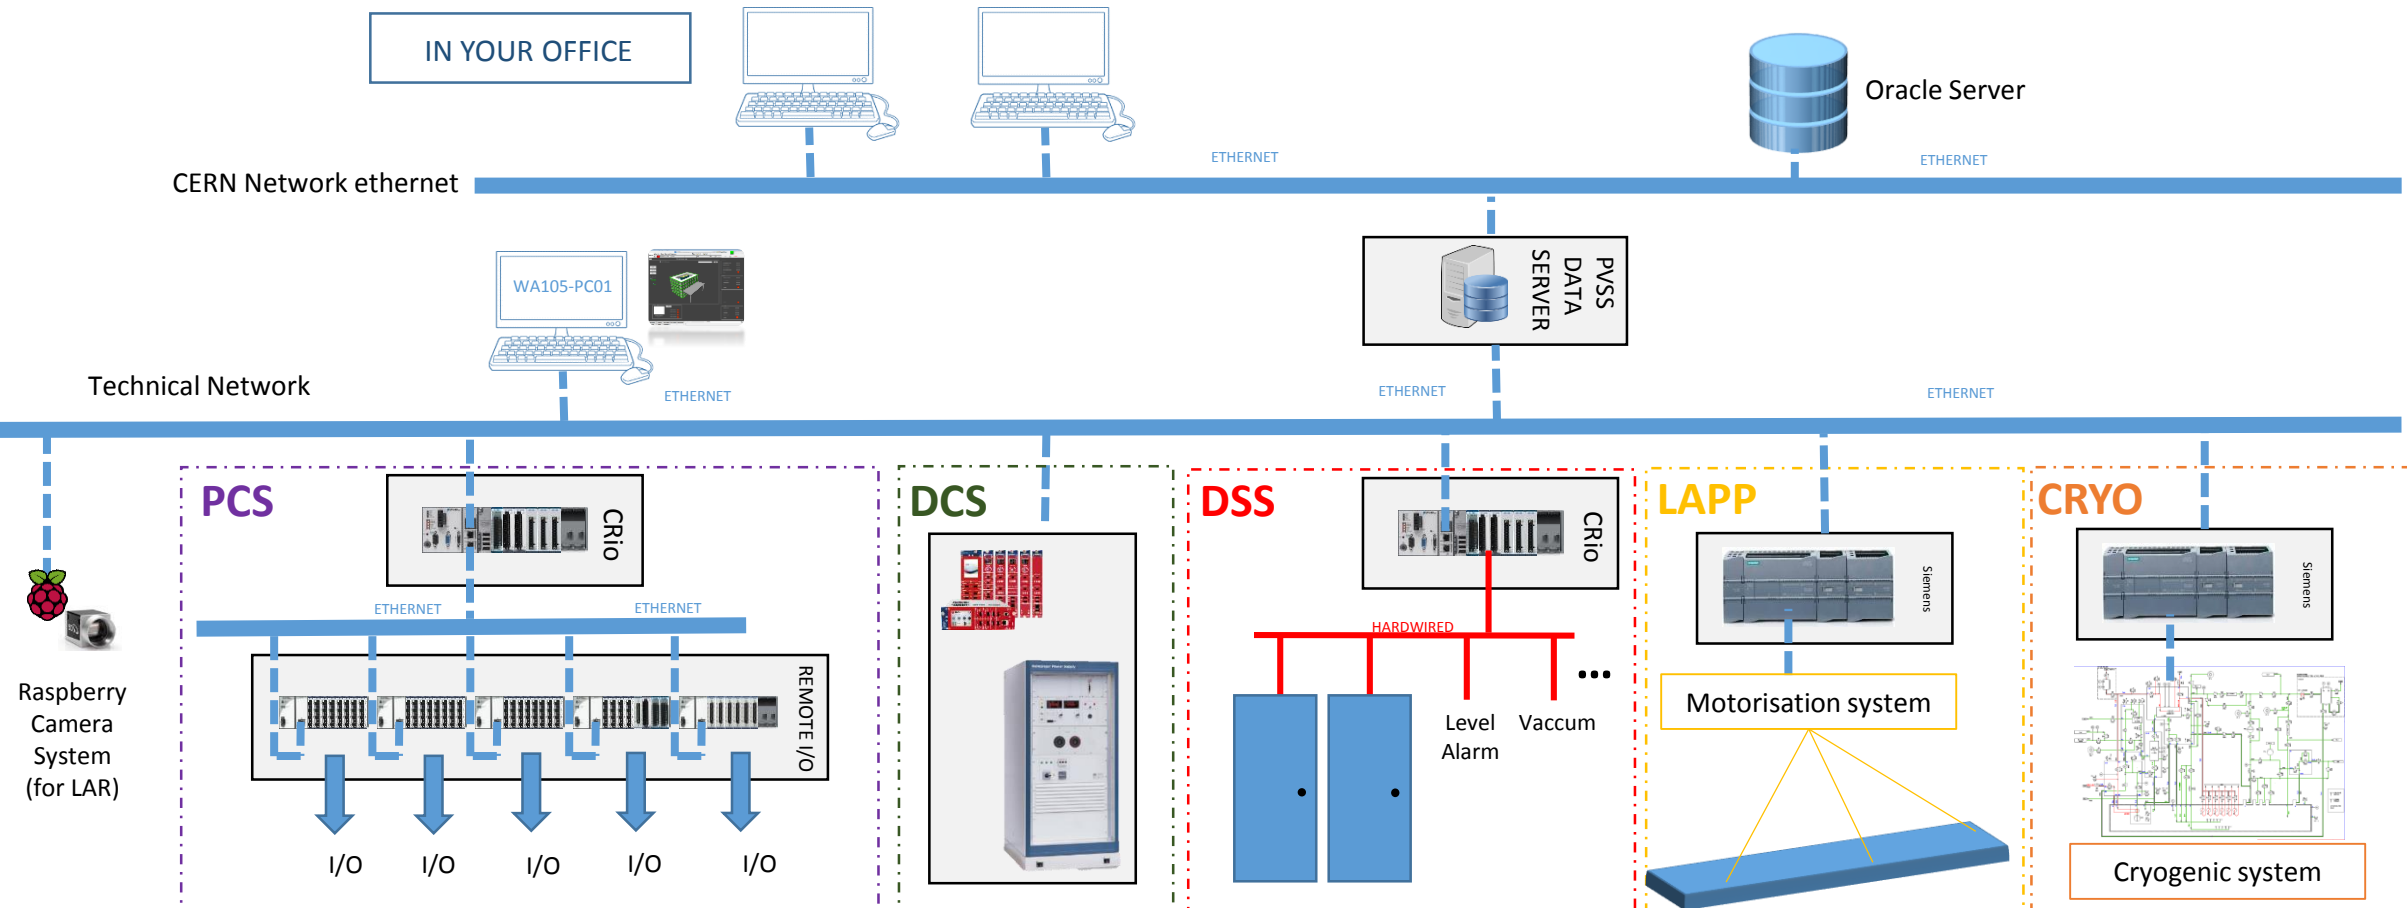

Electrical distribution (Simple version)

Global system simpliflicated

Raspberry Camera System (for LAR)

Temporary Assembly Structure

We brought 4 new racks in the building 182 near the TAS (Temporary Assembly Structure).

Racks construction

Remote Racks

Distant Racks

First tries of the complete chain

We have, with Cosimo, begin the first tries of the complete chain of acquisition (from the sensor to the supervision) to see if 96 Pts was correctly connected.

Global system simplificated

Slow control data -> PVSS

- 6 temperature sensors has been immerge inside the liquid Ar
- Sensors was connected to the PLC and temperature value recorded
- PVSS process sent parameters values to the mysql database

Slow control data -> database / WA105website / first record

PVSS interface : Windows computer

PVSS process reading slow control parameters (for this test : only Temperature 0—6) and sending data packet to the mysql database (linux computer) by network .