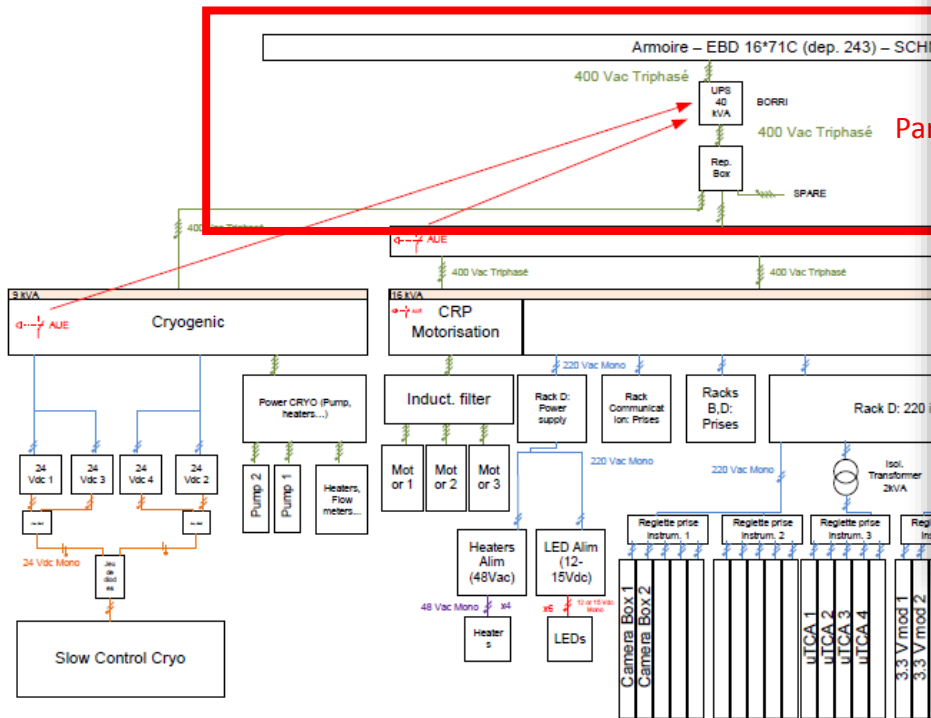

WA105

Status & Plans for WA105 Control/Safety System

Thierry VIANT
Yann-Axel RIGAUT

ETH Zürich
ETH Zürich /CERN, EP/DT-DI

Electrical distribution (Simple version)

Electrical distribution (Simple version)

Electrical distribution (Simple version)

1. Common input rectifier and bypass
2. Rectifier and battery charger
3. External battery
4. Inverter
5. Emergency line (optional by-pass with backfeed contactor).
6. Inverter (SSI) and by-pass (SSB) static switch

Electrical distribution (Simple version)

Global system simpliflicated

Raspberry Camera System (for LAR)

Temporary Assembly Structure

We brought 4 new racks in the building 182 near the TAS (Temporary Assembly Structure).

Racks construction

Remote Racks

Distant Racks

First tries of the complete chain

We have, with Cosimo, begin the first tries of the complete chain of acquisition (from the sensor to the supervision) to see if 96 Pts was correctly connected.