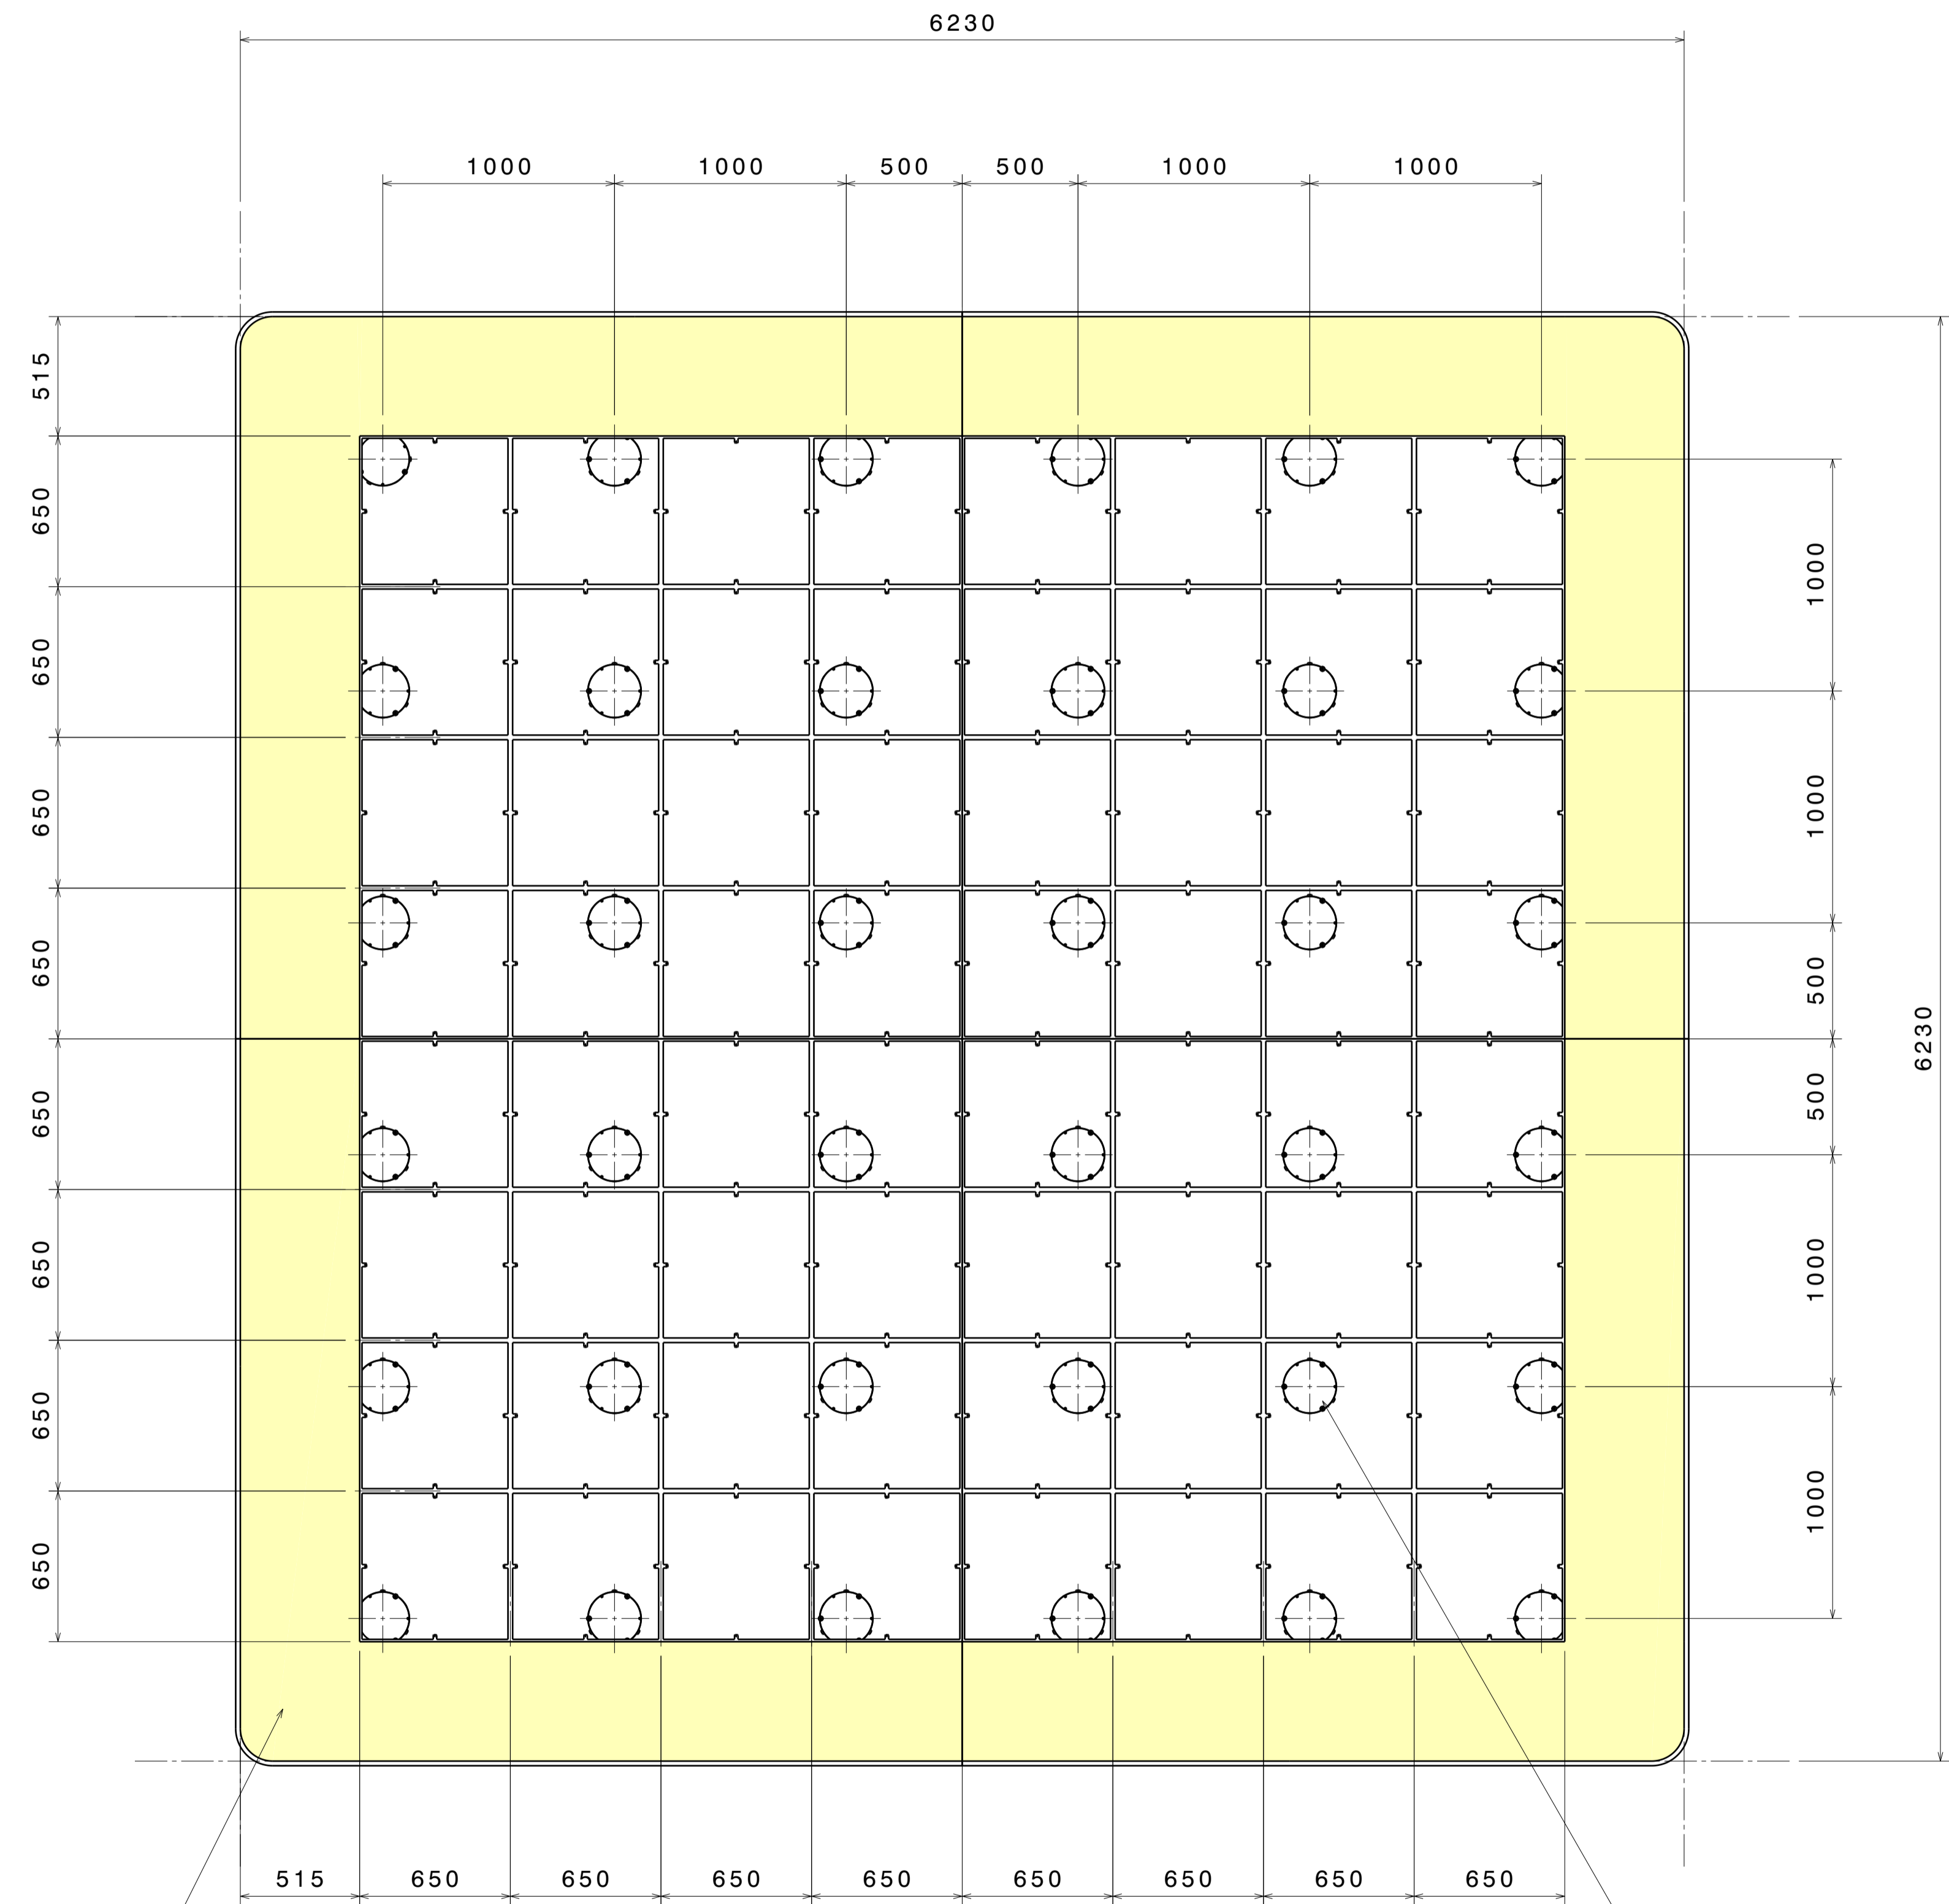

64 PMMA Plates 650mm x 650mm
 36 PMTs every 1m² from the Center

PMTs

SS plate cover
 515mm

64 PMMA Plates 650mm x 650mm
 36 PMTs every 650mm x 650 mm in the center of every PMMA plate

PMTs

SS plate cover 5151mm