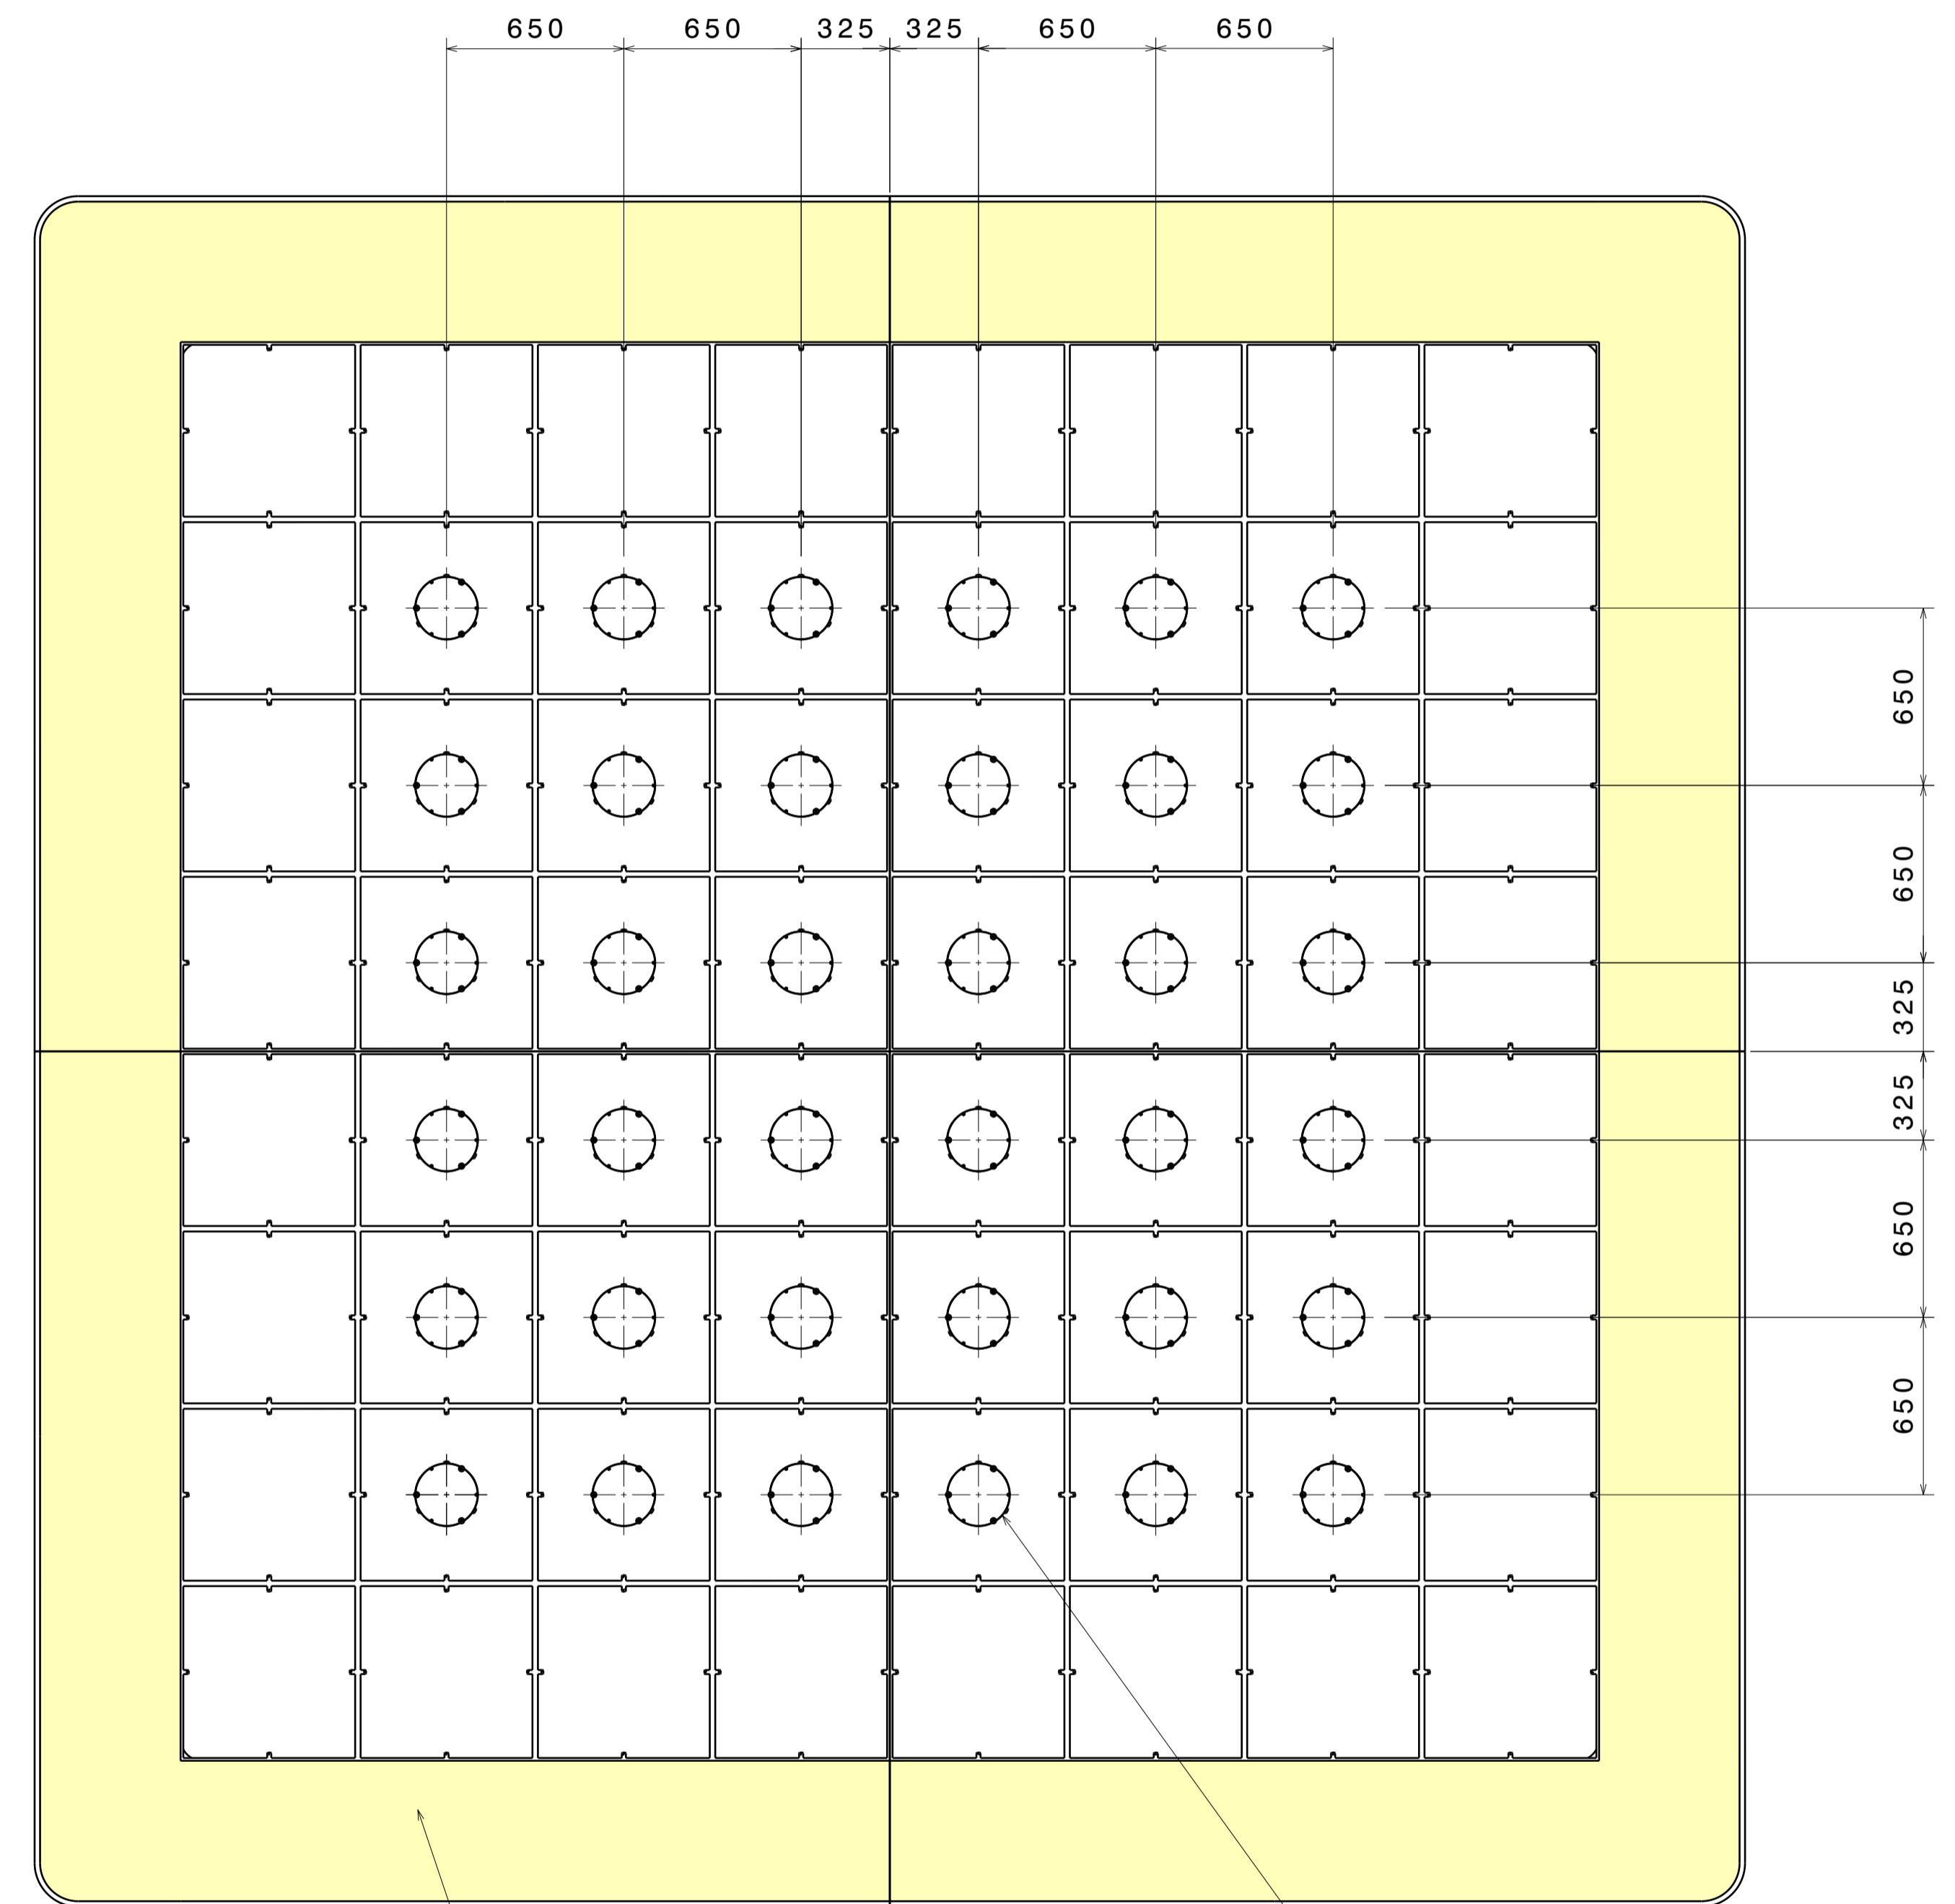

64 PMMA Plates 650mm x 650mm
 36 PMTs every 1m² from the Center

PMTs

SS plate cover
 515mm

64 PMMA Plates 650mm x 650mm
 36 PMTs every 650mm x 650 mm in the center of every PMMA plate

PMTs

SS plate cover 5151mm