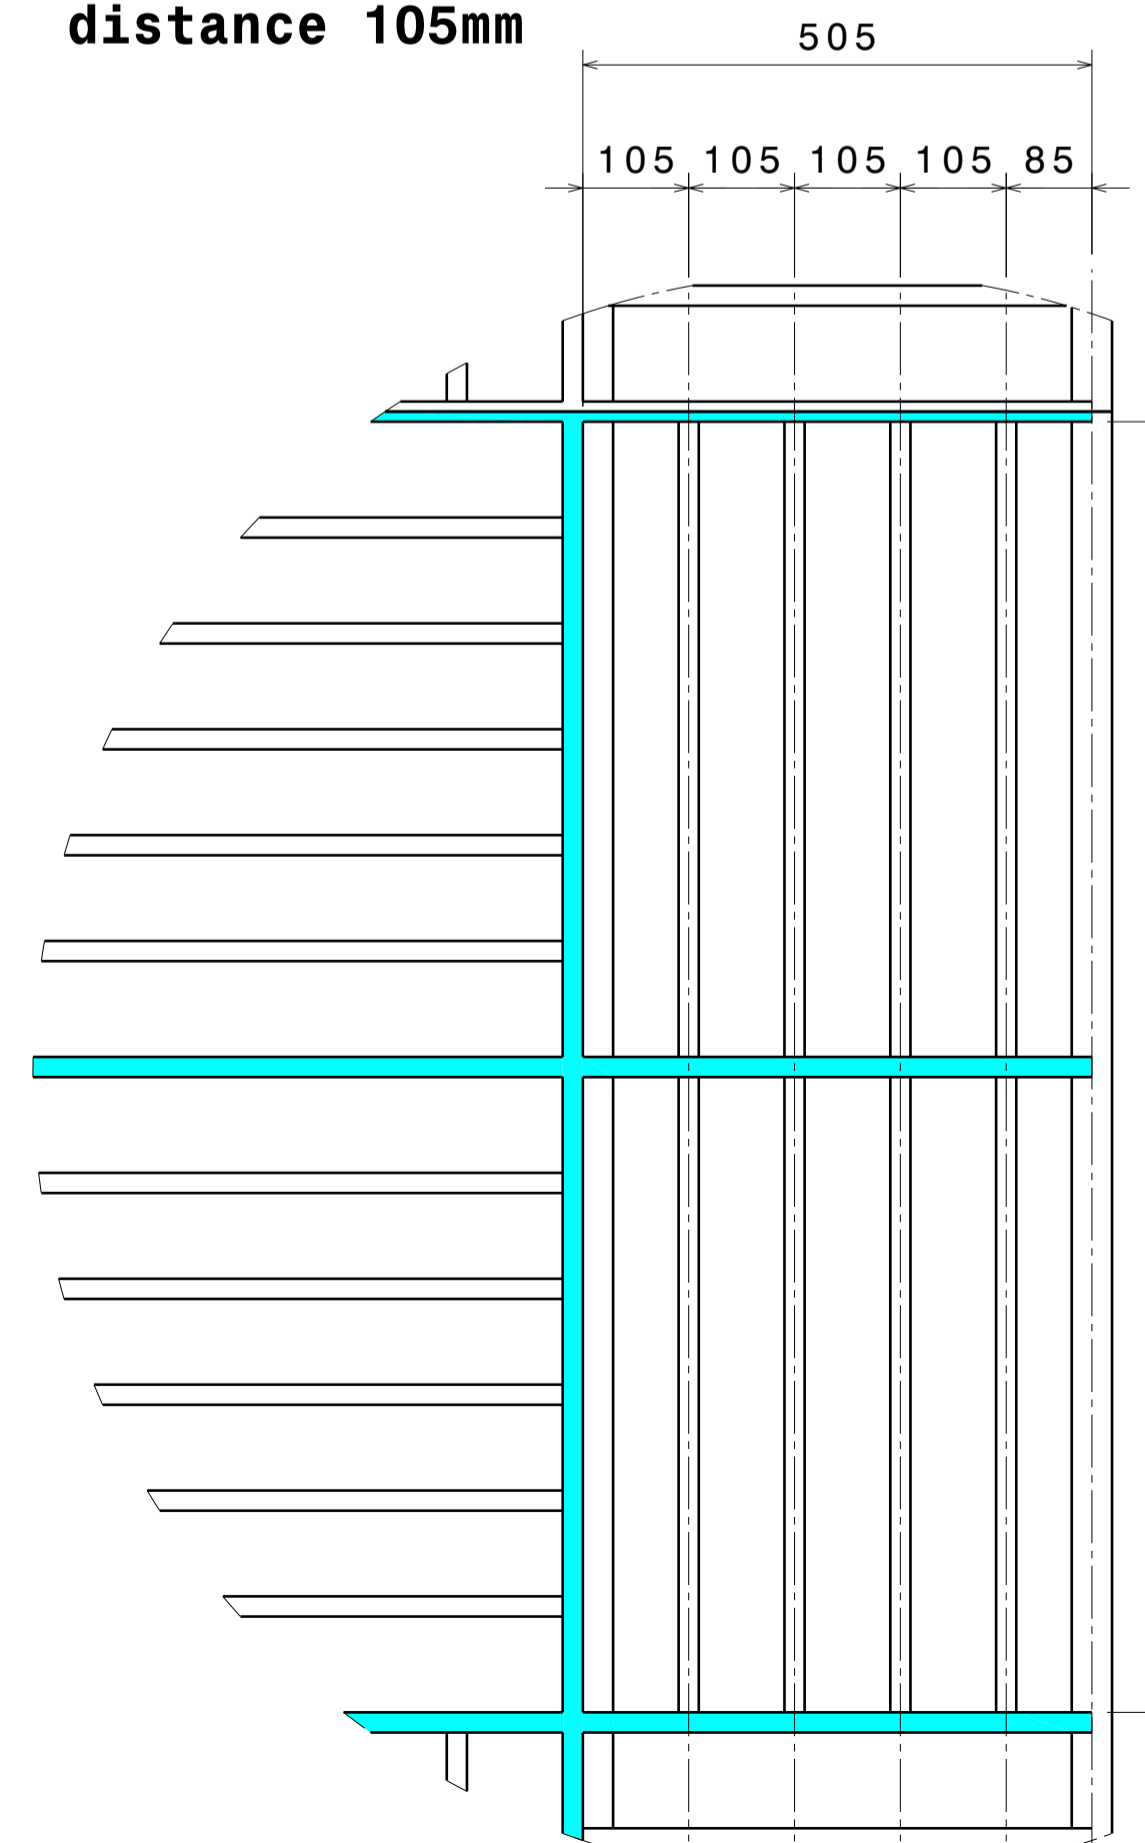

DETAIL A: #16 Times
 dia pipes 20mm
 distance 105mm

DETAIL C: # 8 Times
 dia pipes 20mm
 distance 105mm

DETAIL B: # 8 Times
 dia pipes 20mm
 distance 105mm

DETAIL D: #4 times
 dia pipes 20mm
 distanse 105

CATHODE PIPES POSITION