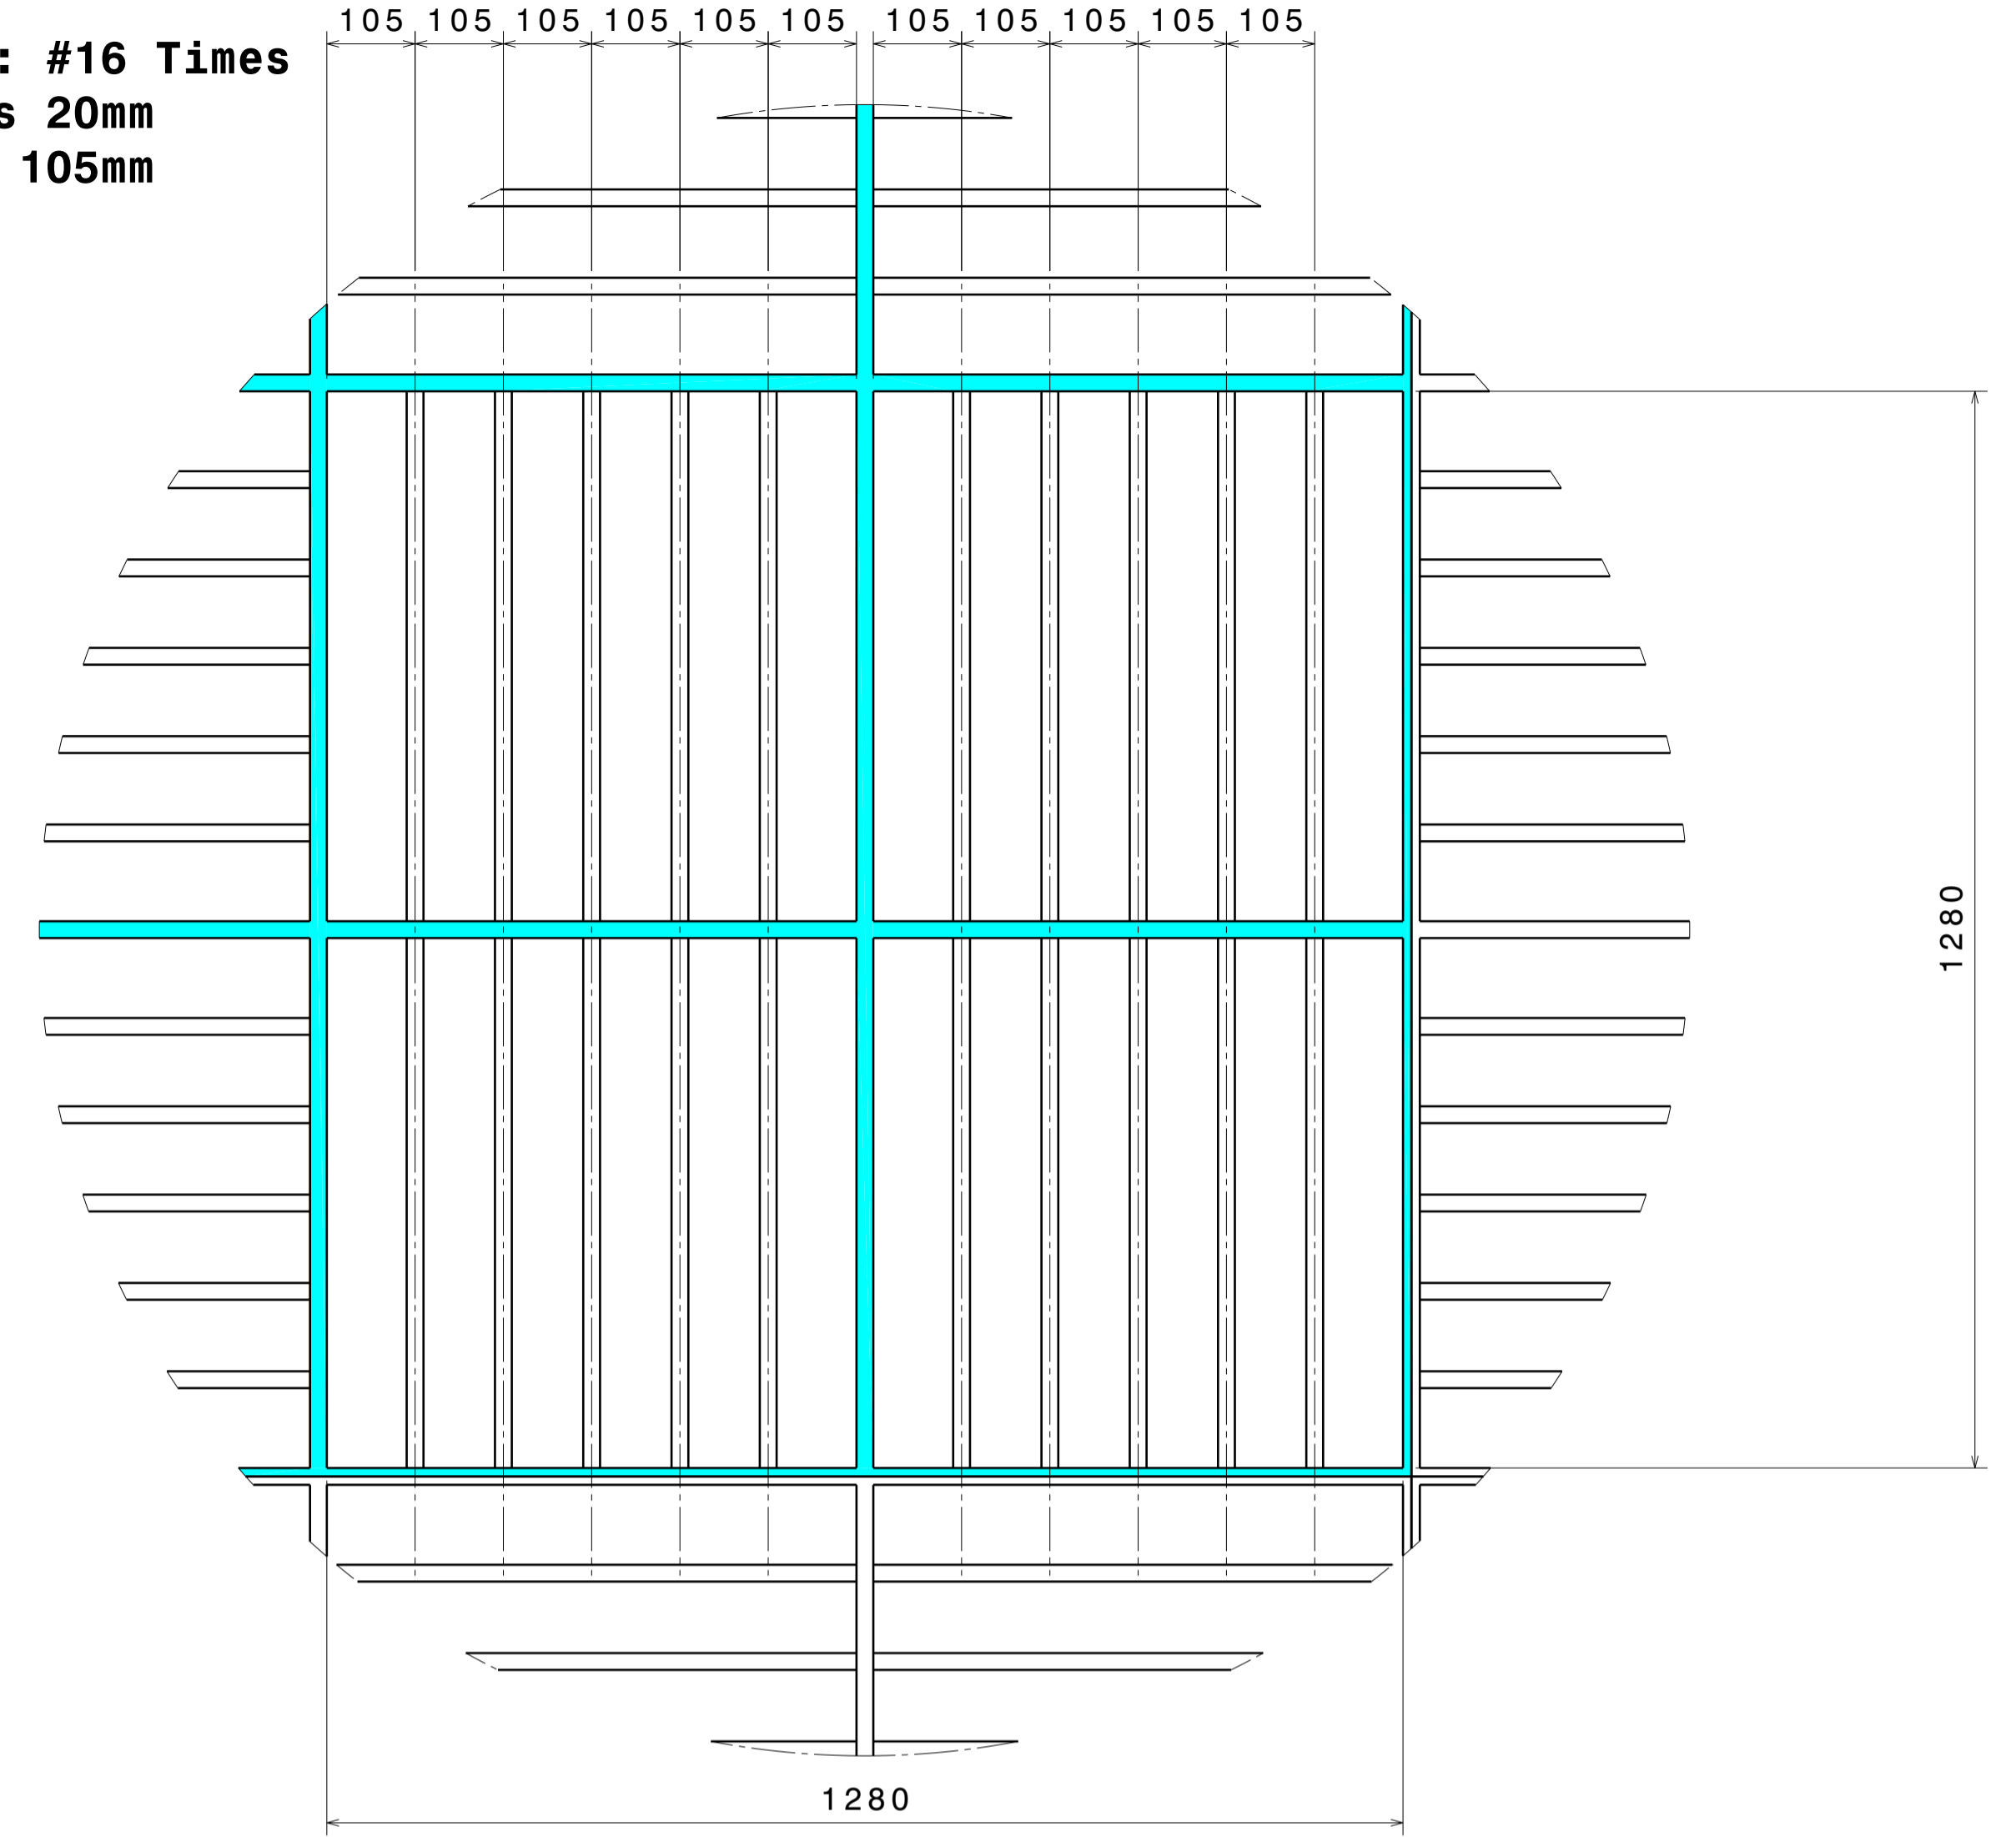

DETAIL A: #16 Times
 dia pipes 20mm
 distance 105mm

DETAIL C: # 8 Times
 dia pipes 20mm
 distance 105mm

DETAIL B: # 8 Times
 dia pipes 20mm
 distance 105mm

DETAIL D: #4 times
 dia pipes 20mm
 distanse 105

CATHODE PIPES POSITION