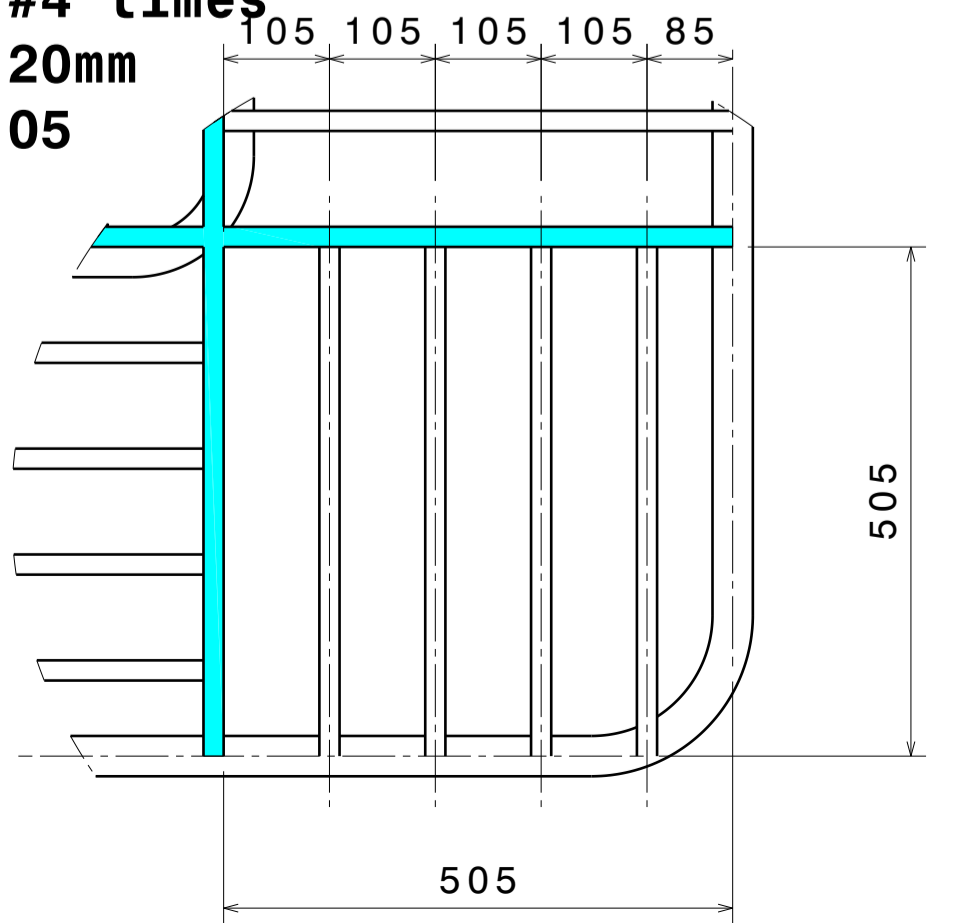

DETAIL A: #16 Times
 dia pipes 20mm
 distance 105mm

DETAIL C: # 8 Times
 dia pipes 20mm
 distance 105mm

DETAIL B: # 8 Times
 dia pipes 20mm
 distance 105mm

DETAIL D: #4 times
 dia pipes 20mm
 distanse 105

CATHODE PIPES POSITION