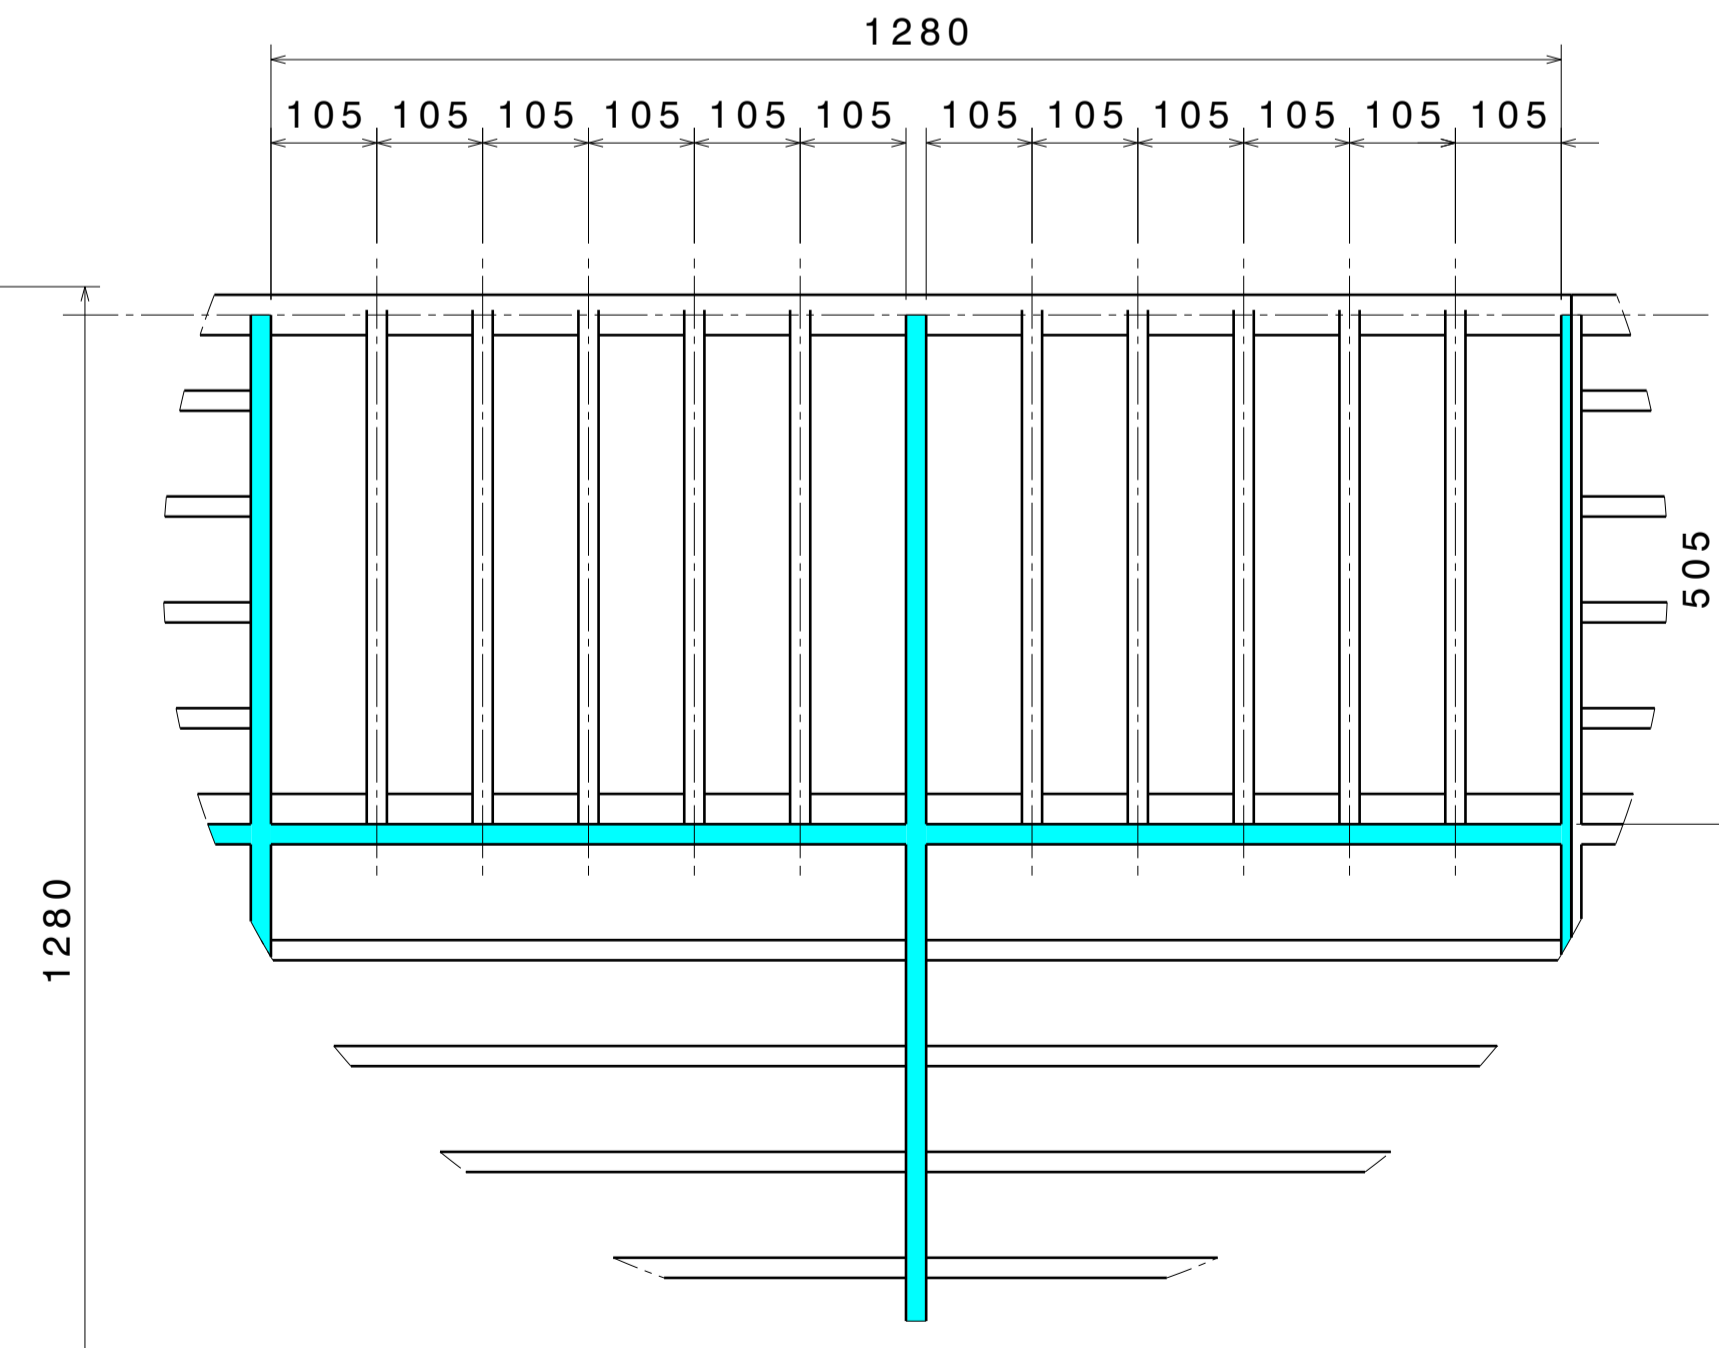

DETAIL A: #16 Times
 dia pipes 20mm
 distance 105mm

DETAIL C: # 8 Times
 dia pipes 20mm
 distance 105mm

DETAIL B: # 8 Times
 dia pipes 20mm
 distance 105mm

DETAIL D: #4 times
 dia pipes 20mm
 distanse 105

CATHODE PIPES POSITION