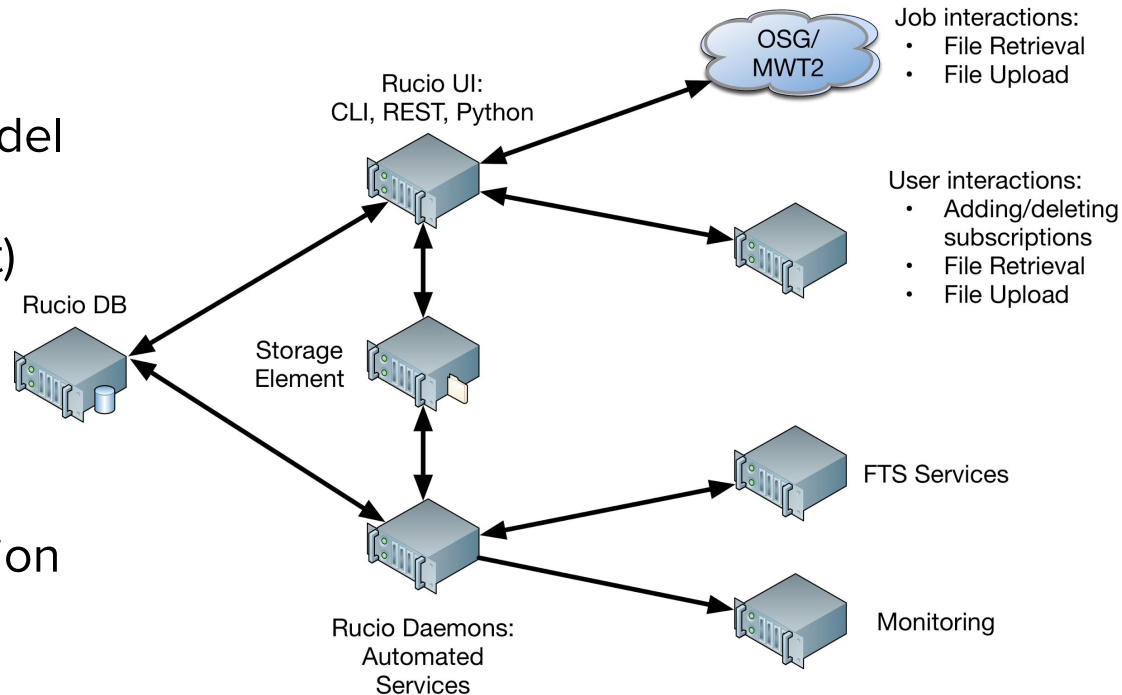

Rucio and the OSG

Benedikt Riedel
University of Chicago
October 2017

Open Science Grid

Rucio

- Data management tool developed by ATLAS and used by AMS and Xenon1T
- Manages the location, upload, retrieval, and distribution of data (individual files, datasets, and sets of datasets) through a “subscription” model
 - Users define where data should be located, i.e. a “subscription”
 - Internal permission scheme that allows for various level of privilege, e.g. “Production” user add subscription for data raw data, while user “John/Jane Doe” can only download raw data
 - “Subscribed” data is transferred to destination site(s) through FTS
- Python-based implementation backed by a SQL database

Rucio in Xenon1T

- Xenon1T is a direct dark matter detection experiment located in Italy
 - Liquid Xenon time projection chamber surrounded by active muon veto
 - Looking for nuclear recoil of WIMPs on Xenon nuclei, which produces a distinctive charge time-series charge deposition pattern
 - Data moves from experimental site to “permanent” storage on EGI sites and “temporary” storage on OSG for processing. Data Rate: 1.4 TB/day

Rucio Overview

Key components

- Rucio DB
- Flexible namespace model
- Client tools
- Subscription (placement) model
- Reliable transfer service through FTS
- Automated disk management, e.g. deletion of expired data
- Internal permission and allocation model

Rucio environment for XENON1T

Xenon1T Rucio Ops

- Continuous independent monitoring of storage accessibility
- Stats:
 - Over 14600 datasets
 - Over 88000 files
 - Total Available Storage: 1305 TB
 - Used Storage: 793.3 TB