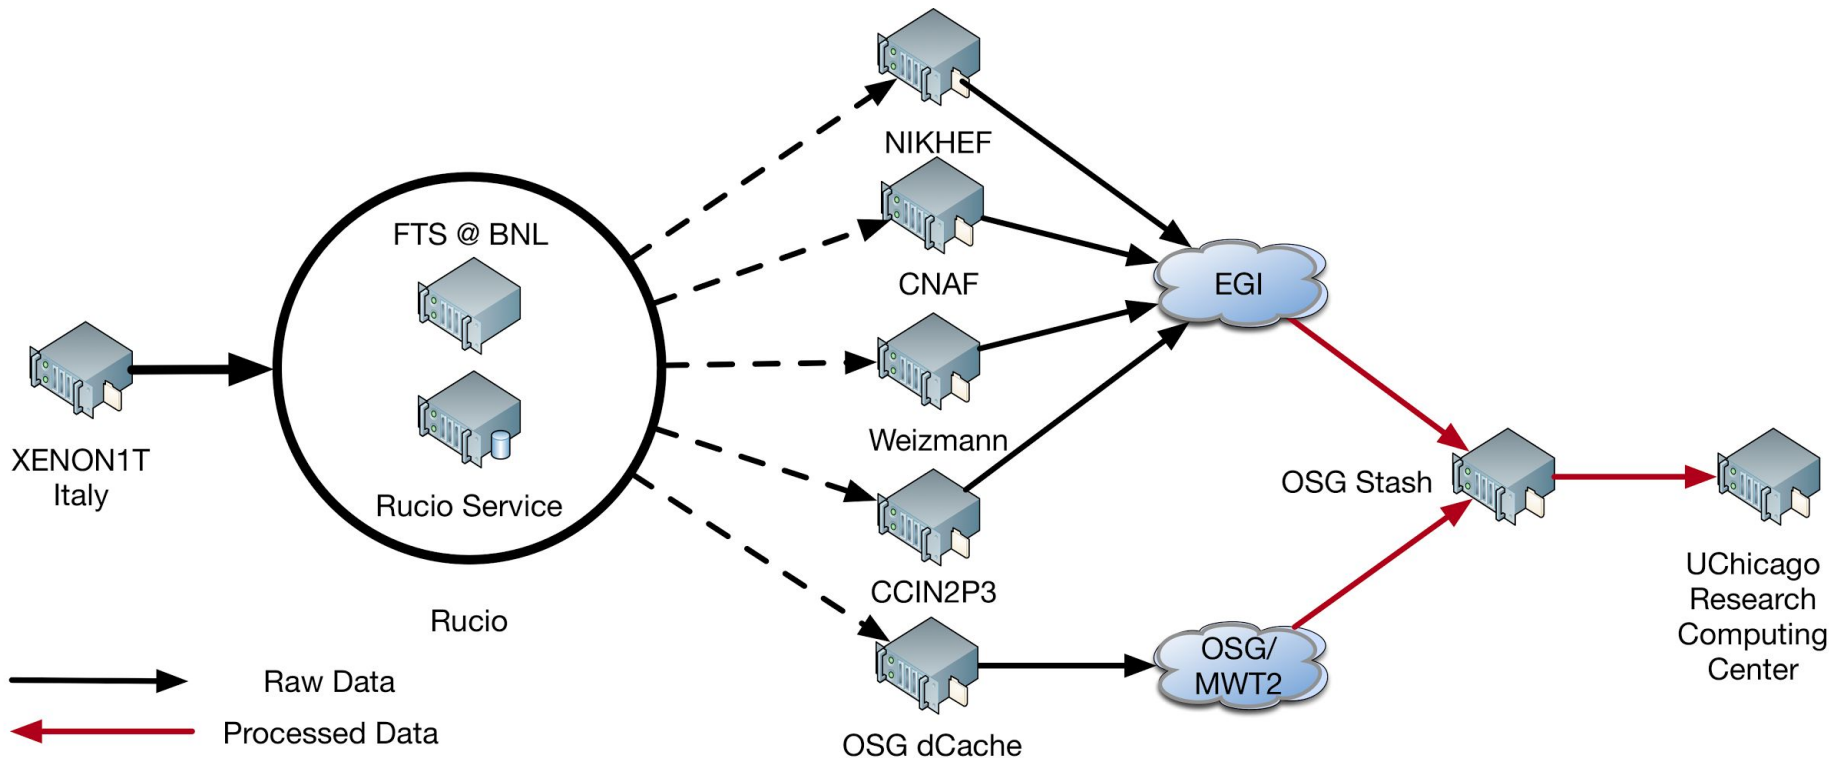

Rucio and the OSG

Benedikt Riedel
University of Chicago
October 2017

Open Science Grid

Rucio

- Data management tool developed by ATLAS and used by AMS and Xenon1T
- Manages the location, upload, retrieval, and distribution of data (individual files, datasets, and sets of datasets) through a “subscription” model
 - Users define where data should be located, i.e. a “subscription”
 - Internal permission scheme that allows for various level of privilege, e.g. “Production” user add subscription for data raw data, while user “John/Jane Doe” can only download raw data
 - “Subscribed” data is transferred to destination site(s) through FTS
- Python-based implementation backed by a SQL database

Rucio in Xenon1T

- Xenon1T is a direct dark matter detection experiment located in Italy
 - Liquid Xenon time projection chamber surrounded by active muon veto
 - Looking for nuclear recoil of WIMPs on Xenon nuclei, which produces a distinctive charge time-series charge deposition pattern
 - Data moves from experimental site to “permanent” storage on EGI sites and “temporary” storage on OSG for processing. Data Rate: 1.4 TB/day

Rucio Overview

Key components

- Rucio DB
- Flexible namespace model
- Client tools
- Subscription (placement) model
- Reliable transfer service through FTS
- Automated disk management, e.g. deletion of expired data
- Internal permission and allocation model

Rucio environment for XENON1T

Xenon1T Rucio Ops

- Continuous independent monitoring of storage accessibility
- Stats:
 - Over 14600 datasets
 - Over 88000 files
 - Total Available Storage: 1305 TB
 - Used Storage: 793.3 TB