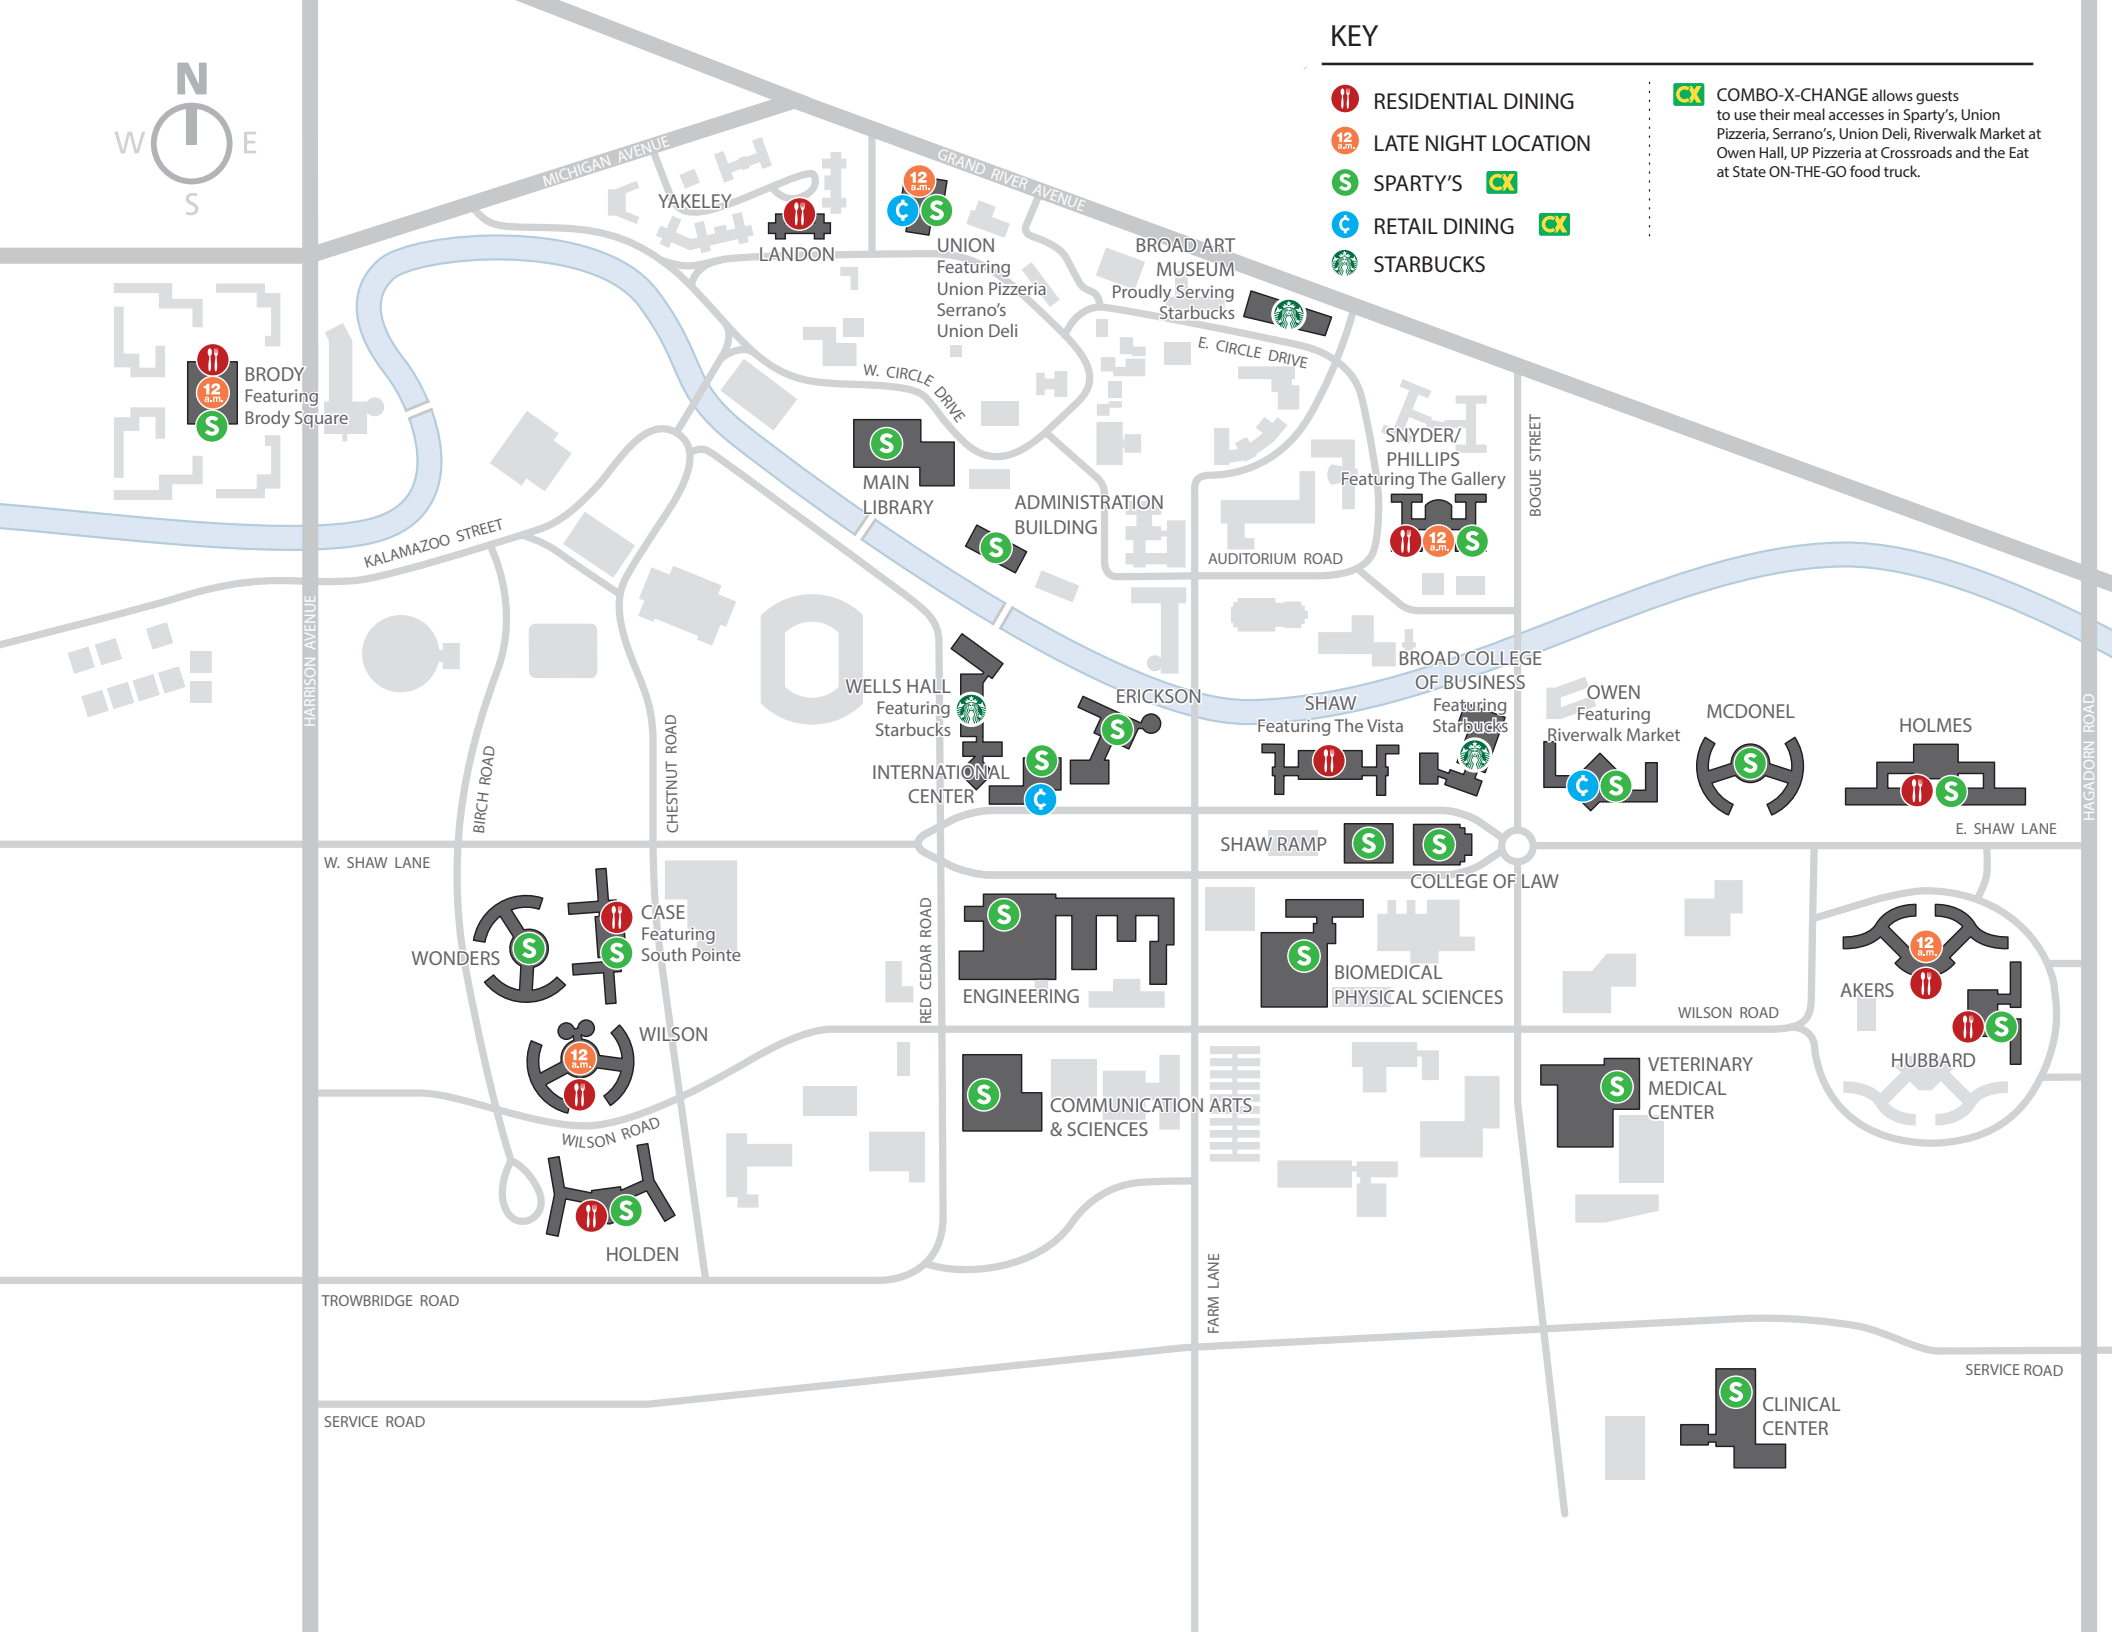

### KEY

- RESIDENTIAL DINING
- LATE NIGHT LOCATION
- SPARTY'S
- RETAIL DINING
- STARBUCKS

COMBO-X-CHANGE allows guests to use their meal accesses in Sparty's, Union Pizzeria, Serrano's, Union Deli, Riverwalk Market at Owen Hall, UP Pizzeria at Crossroads and the Eat at State ON-THE-GO food truck.

BRODY  
Featuring  
Brody Square

UNION  
Featuring  
Union Pizzeria  
Serrano's  
Union Deli

SNYDER/  
PHILLIPS  
Featuring The Gallery

WELLS HALL  
Featuring  
Starbucks

SHAW  
Featuring The Vista

Featuring  
Starbucks

OWEN  
Featuring  
Riverwalk Market

MCDONEL

HOLMES

WONDERS  
CASE  
Featuring  
South Pointe

WILSON

HOLDEN

ENGINEERING

SHAW RAMP  
COLLEGE OF LAW