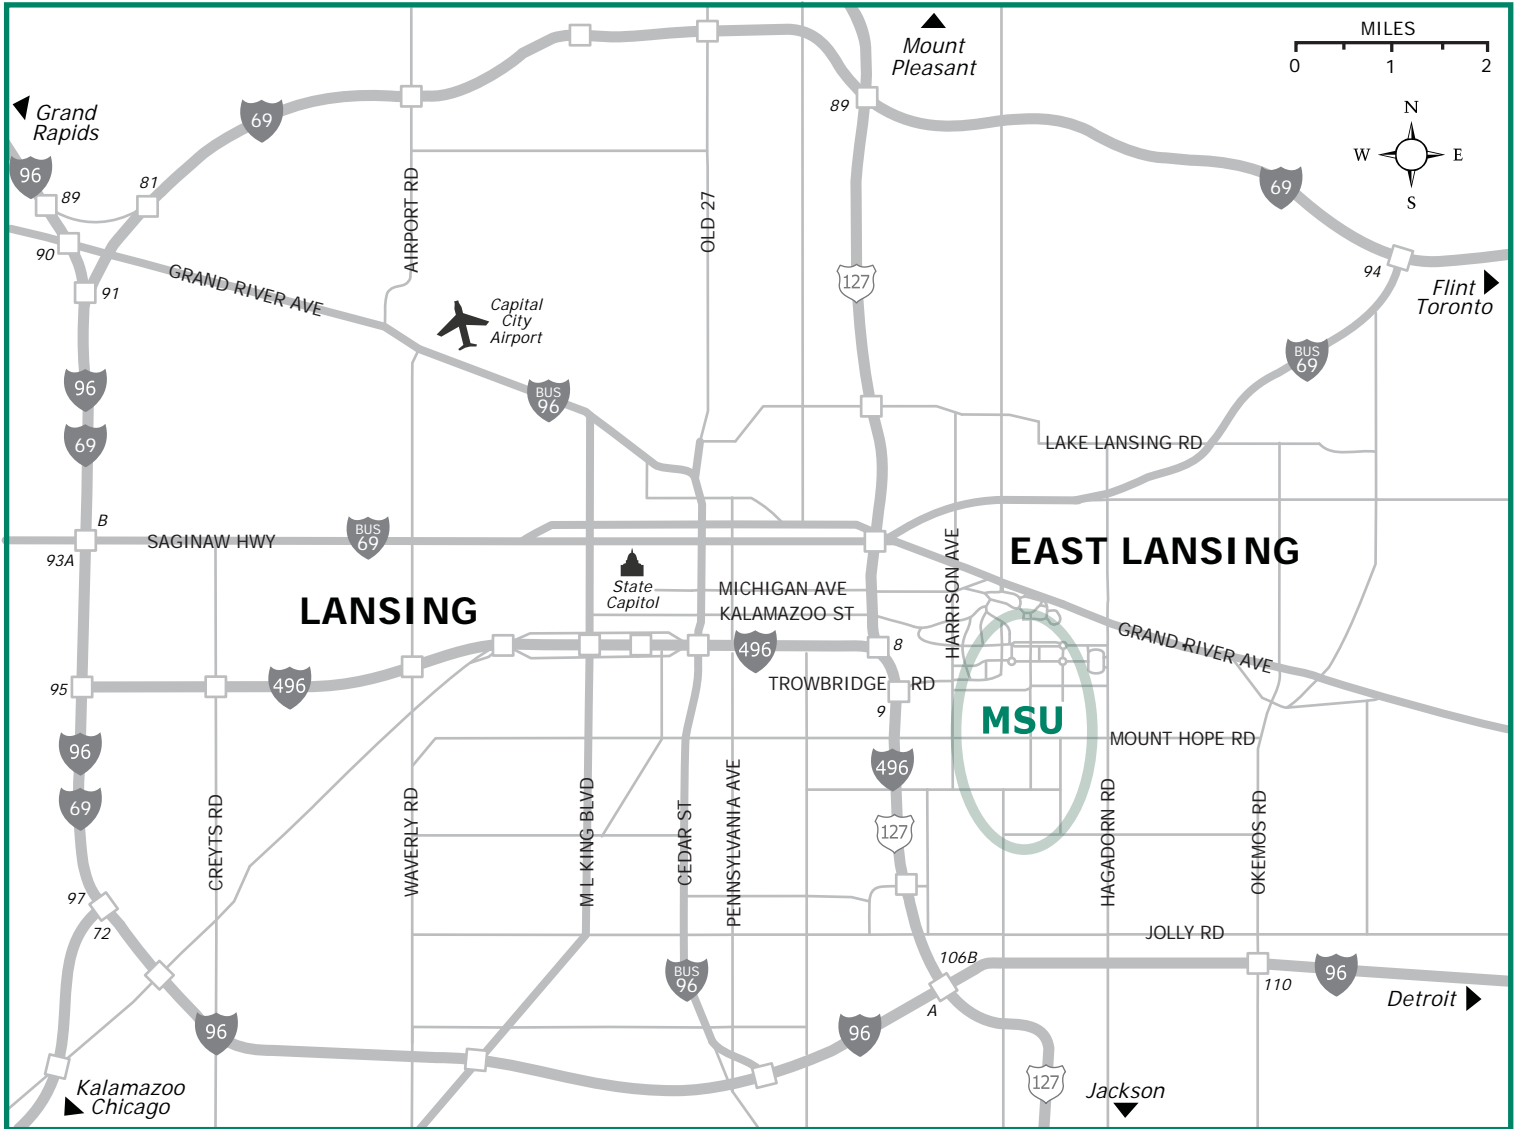

LANSGING AREA

DRIVING DIRECTIONS TO MICHIGAN STATE UNIVERSITY

From Traverse City or Points North via I-75
 Proceed south on I-75 to US-127 near Grayling. Proceed south on US-127 to East Lansing. Take the Trowbridge Road exit. Follow Trowbridge Road east to Michigan State University.

From Detroit or Points East via I-96
 Proceed west on I-96 to northbound US-127; follow US-127 north to East Lansing. Take the Trowbridge Road exit. Follow Trowbridge Road east to Michigan State University.

From Grand Rapids or Points West via I-96
 Proceed east on I-96 to eastbound I-69. Proceed east on I-69 to southbound US-127. Take US-127 south to East Lansing. Take the Trowbridge Road exit. Follow Trowbridge Road east to Michigan State University.

From Jackson or Points South via US-127
 Proceed north on US-127 to East Lansing. Take the Trowbridge Road exit and continue east to Michigan State University.