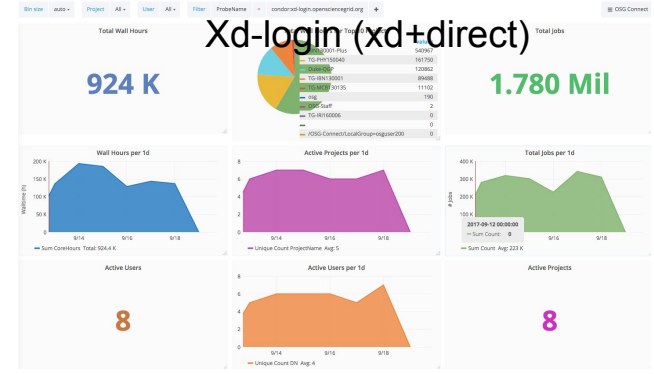

19 new users joined

Through existing groups, Faculty and Staff referrals, UserSchool17 referrals, Conference interactions.

Resolved tickets in the two weeks

Resolved tickets split by type

More account related tickets

31 resolved tickets

39 created tickets

Usage in the last 7 days

OSG Connect

Total active users = 60
 Total active projects = 46
 Total wall hours = 2.2 million wall hours