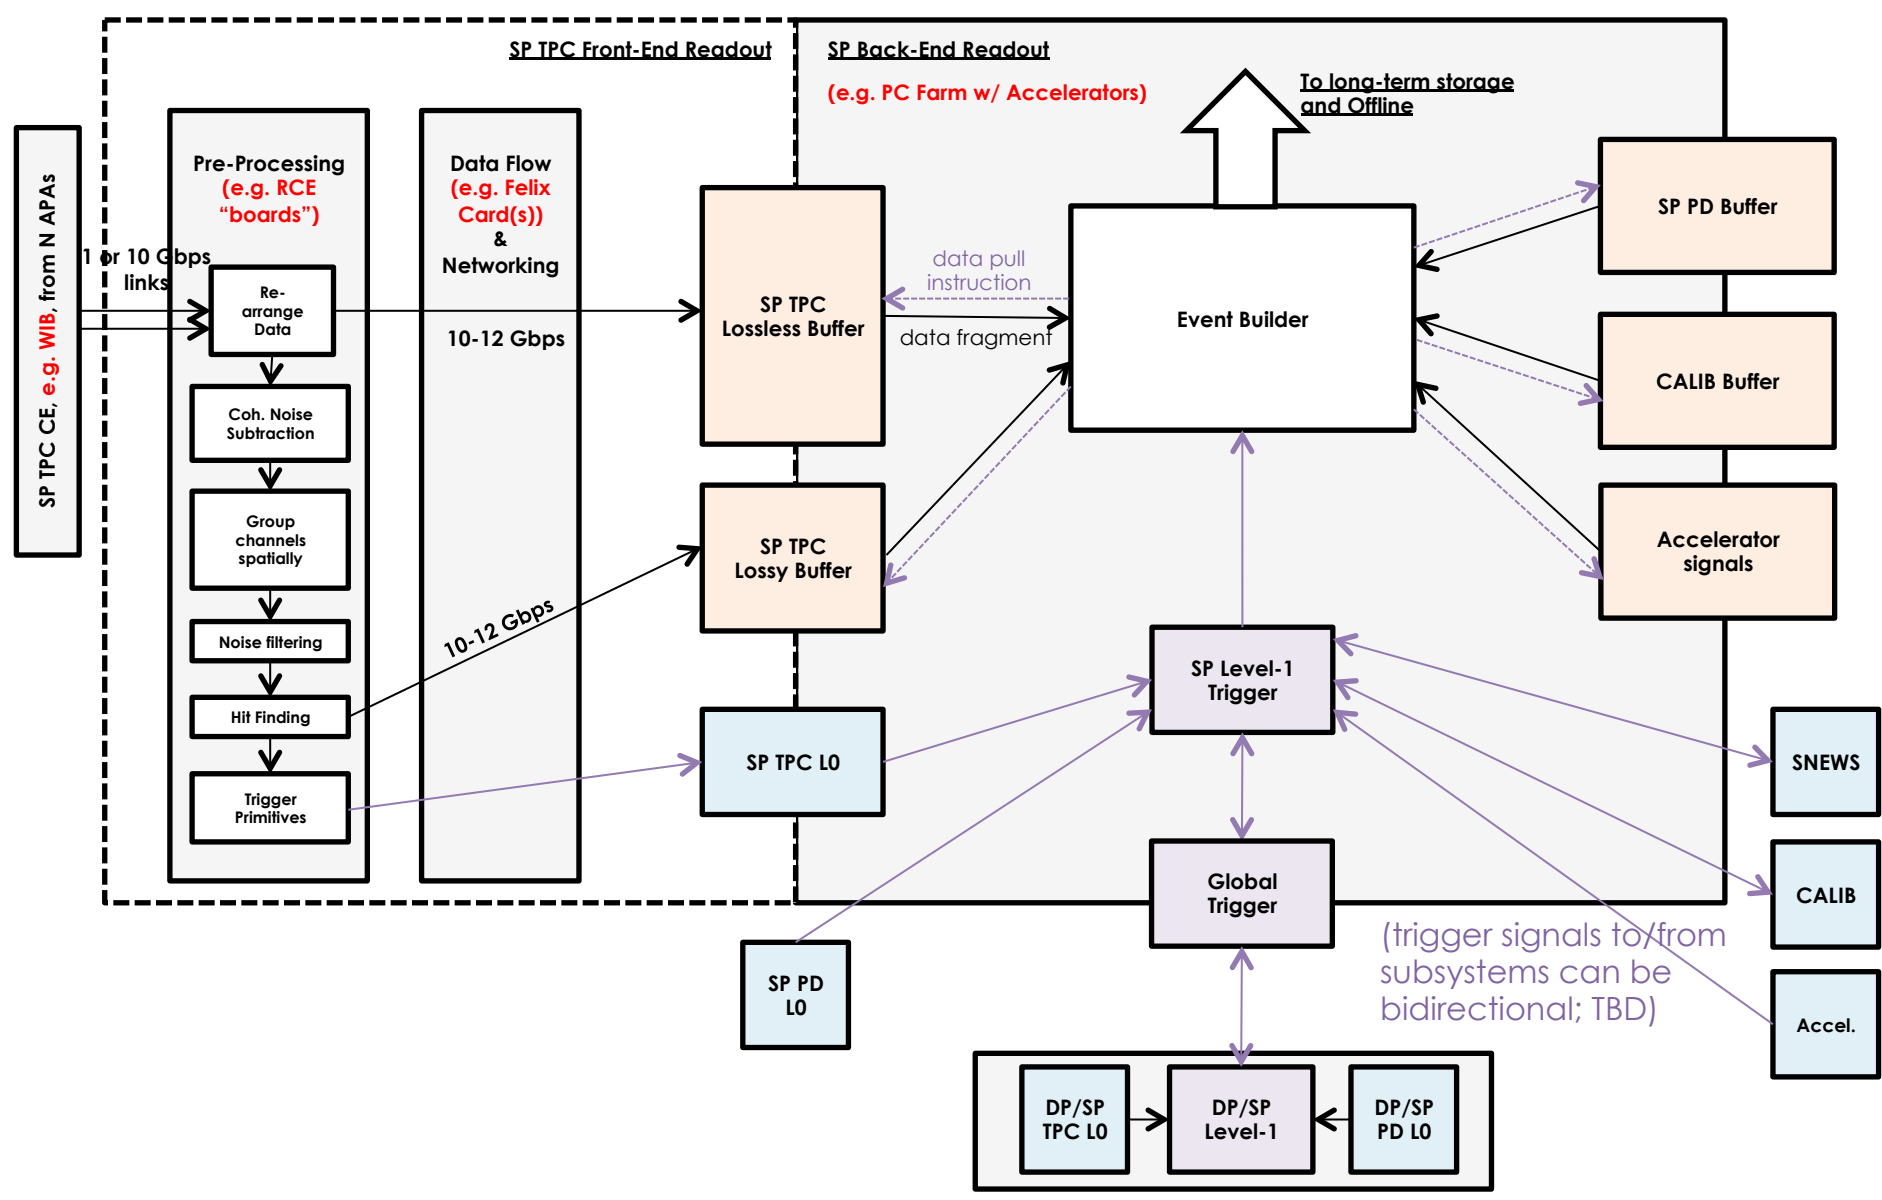

Proposed Baseline DAQ Architecture

Configuration

Run Control

Timing Distribution

Offline Monitoring

Online Monitoring

Configuration

Run Control

Timing Distribution

Offline Monitoring

Online Monitoring

Configuration

Run Control

Timing Distribution

Offline Monitoring

Online Monitoring

Configuration

Run Control

Timing Distribution

Offline Monitoring

Online Monitoring

Configuration

Run Control

Timing Distribution

2. Assembly/build processes start

Online Monitoring

Configuration

Run Control

Timing Distribution

Offline Monitoring

Online Monitoring

Details for other systems to be defined.