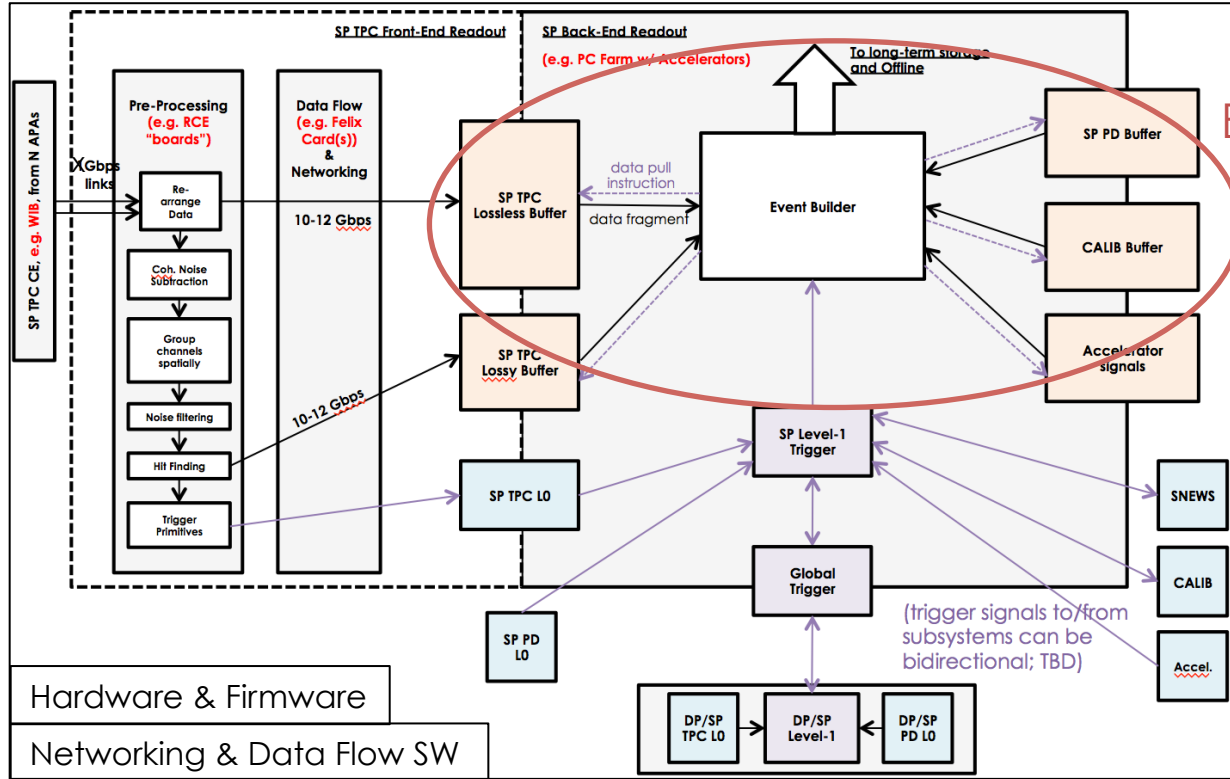

Timing Distribution

Offline Monitoring

Online Monitoring

Configuration

Run Control

Timing Distribution

Offline Monitoring

Online Monitoring

Configuration

Run Control

Timing Distribution

Offline Monitoring

Online Monitoring

Configuration

Run Control

Timing Distribution

Offline Monitoring

Online Monitoring

1. Config

Configuration

Run Control

Timing Distribution

Offline Monitoring

3. Run Start

2. Assembly/build processes start

Online Monitoring

Configuration

Run Control

Timing Distribution

Offline Monitoring

Online Monitoring

Details for other systems to be defined.