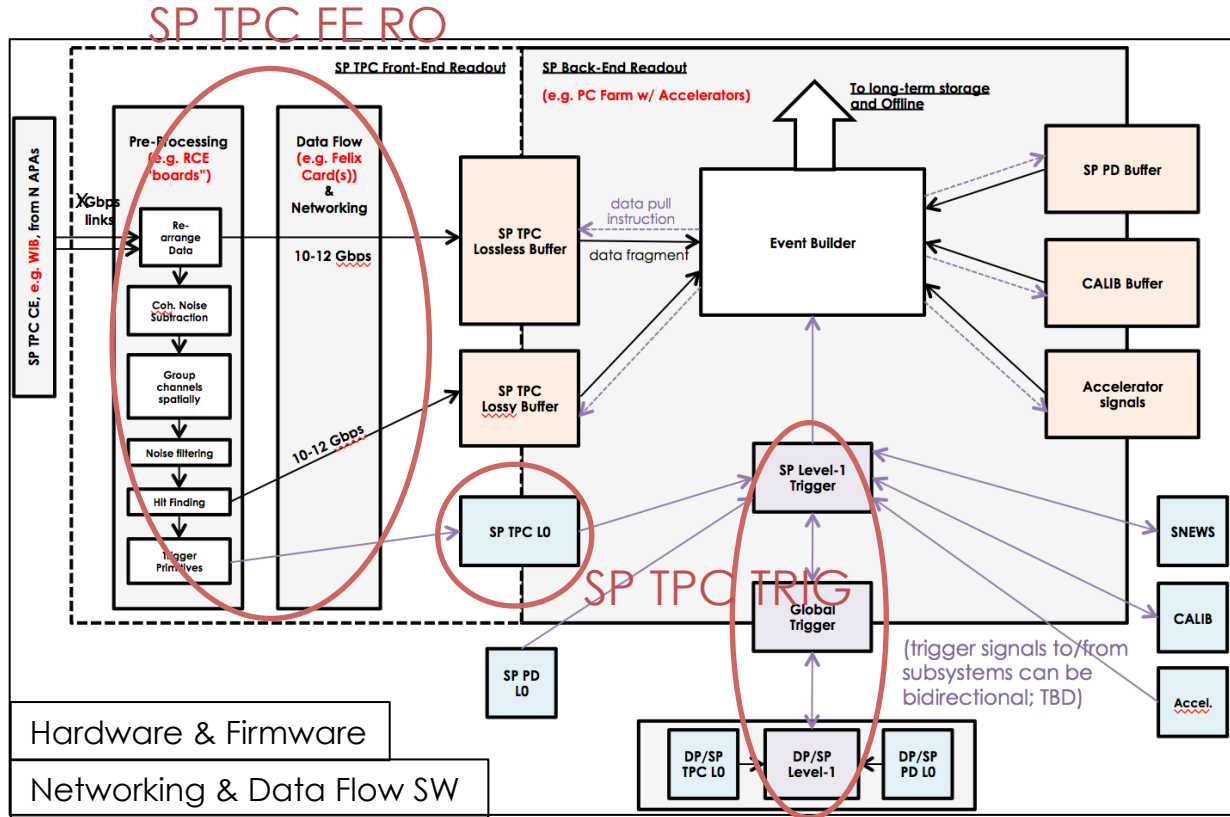

Proposed Baseline DAQ Architecture

Configuration

Run Control

Timing Distribution

Offline Monitoring

Online Monitoring

Configuration

Run Control

Timing Distribution

Offline Monitoring

Online Monitoring

Configuration

Run Control

Timing Distribution

Offline Monitoring

Online Monitoring

Configuration

Run Control

Timing Distribution

Offline Monitoring

Online Monitoring

Configuration

Run Control

Timing Distribution

2. Assembly/build processes start

Online Monitoring

Configuration

Run Control

Timing Distribution

Offline Monitoring

Online Monitoring

Details for other systems to be defined.