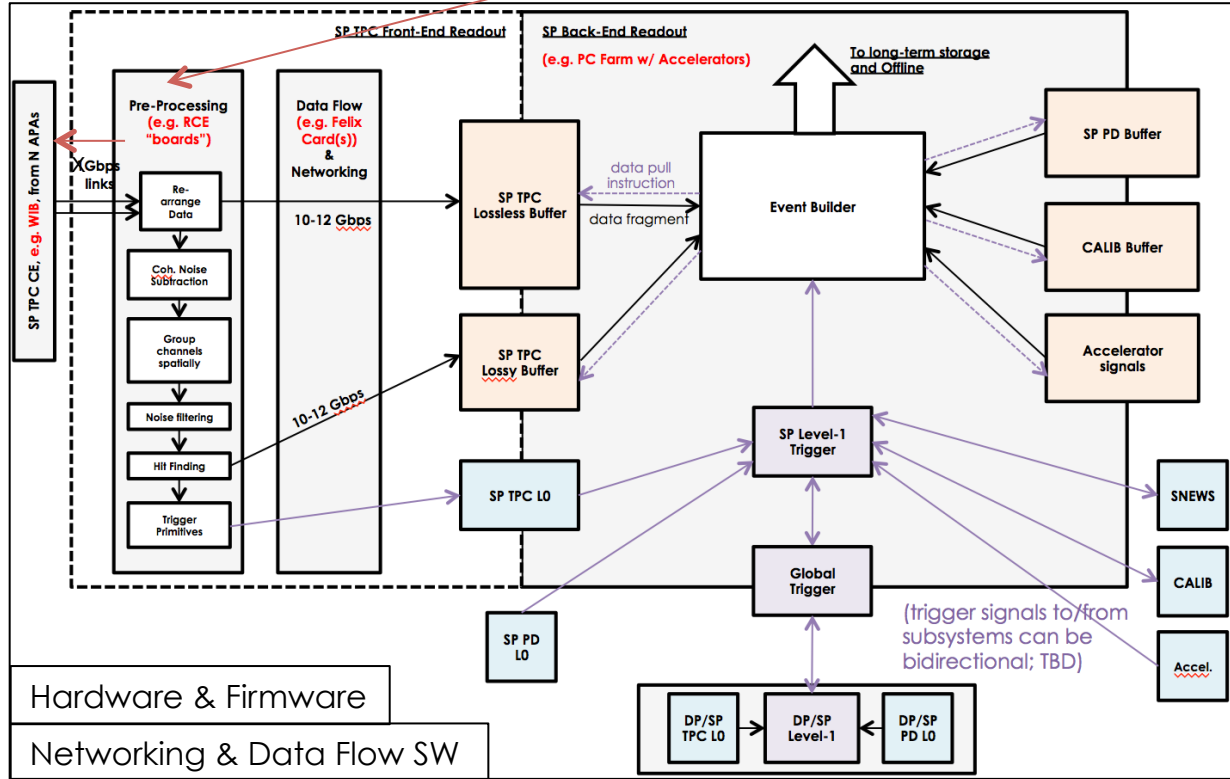

Configuration

Run Control

Timing Distribution

Offline Monitoring

Online Monitoring

Configuration

Run Control

Timing Distribution

Offline Monitoring

Online Monitoring

1. Config

Configuration

Run Control

Timing Distribution

Offline Monitoring

3. Run Start

2. Assembly/build processes start

Online Monitoring

Configuration

Run Control

Timing Distribution

Offline Monitoring

Online Monitoring

Details for other systems to be defined.