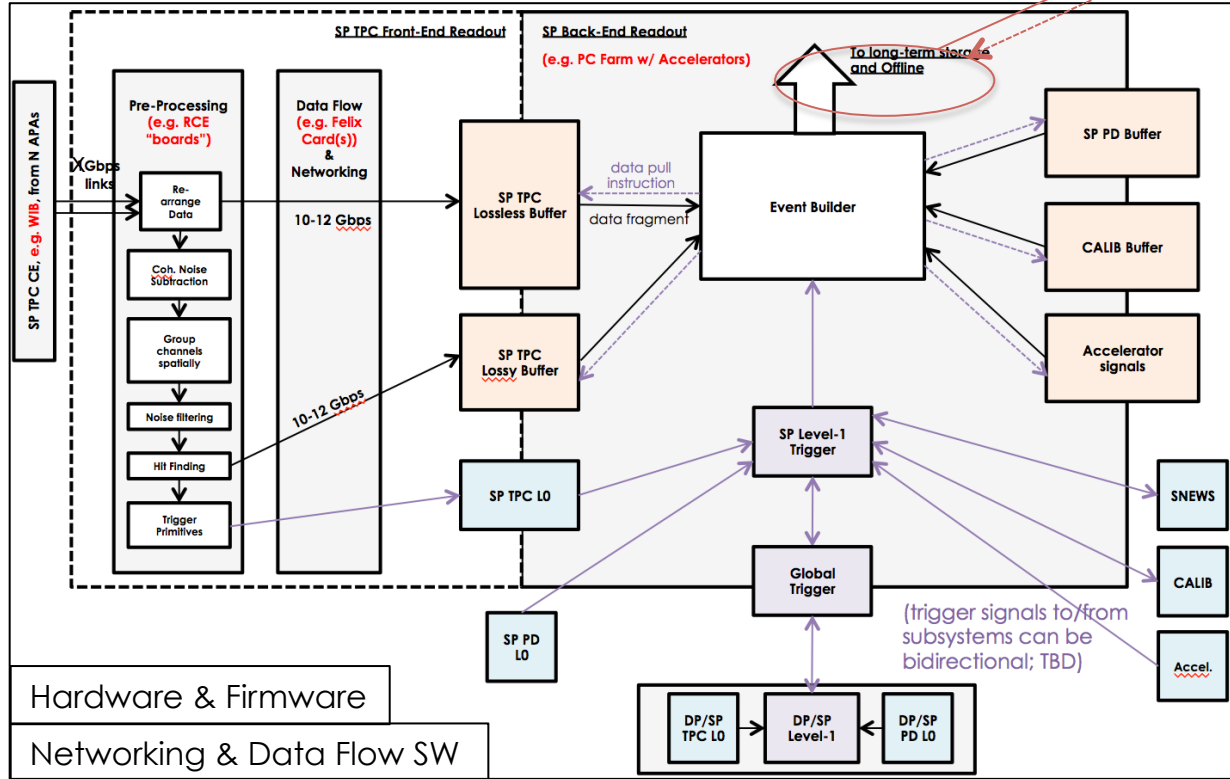

Configuration

Run Control

Timing Distribution

Offline Monitoring

Online Monitoring

Configuration

Run Control

Timing Distribution

Offline Monitoring

Online Monitoring

1. Config

Configuration

Run Control

Timing Distribution

Offline Monitoring

3. Run Start

2. Assembly/build processes start

Online Monitoring

Configuration

Run Control

Timing Distribution

Offline Monitoring

Online Monitoring

Details for other systems to be defined.