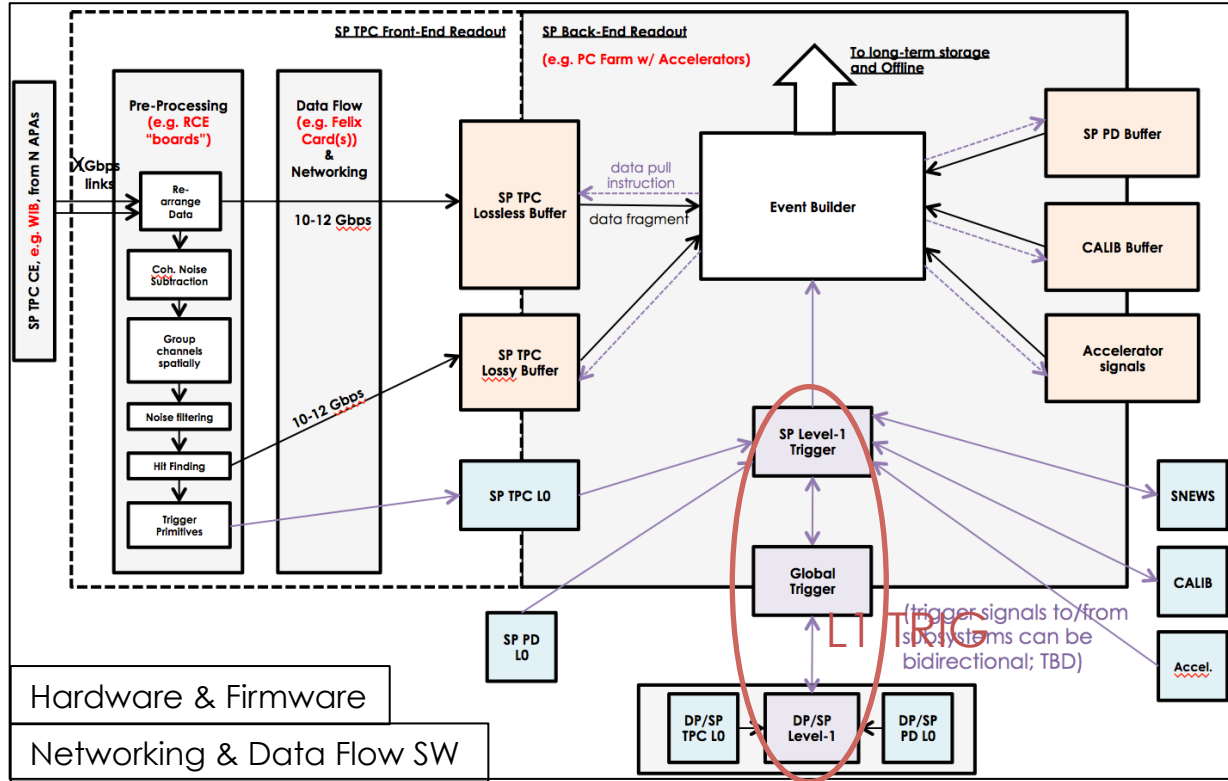

Proposed Baseline DAQ Architecture

Configuration

Run Control

Timing Distribution

Offline Monitoring

Online Monitoring

Configuration

Run Control

Timing Distribution

Offline Monitoring

Online Monitoring

Configuration

Run Control

Timing Distribution

Offline Monitoring

Online Monitoring

Configuration

Run Control

Timing Distribution

Offline Monitoring

Online Monitoring

Configuration

Run Control

Timing Distribution

2. Assembly/build processes start

Online Monitoring

Configuration

Run Control

Timing Distribution

Offline Monitoring

Online Monitoring

Details for other systems to be defined.