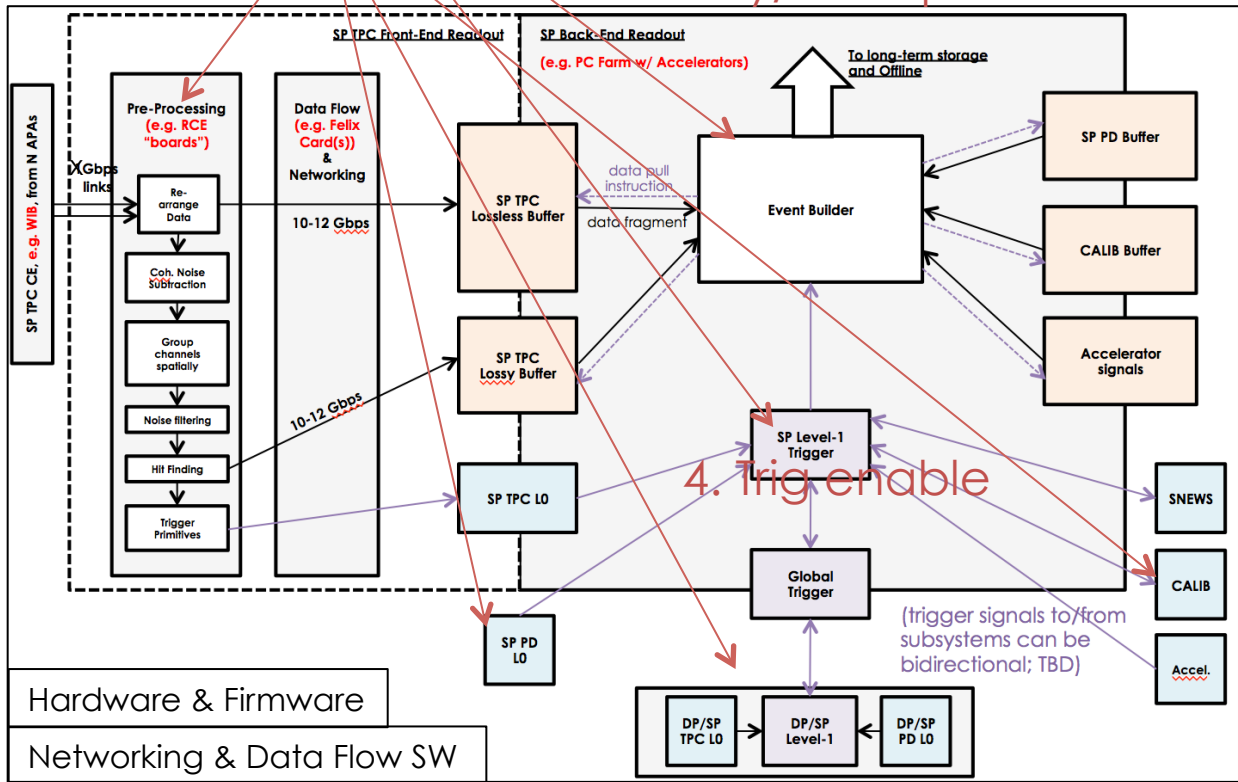

Configuration

Run Control

Timing Distribution

Offline Monitoring

Online Monitoring

Configuration

Run Control

Timing Distribution

Offline Monitoring

Online Monitoring

1. Config

Configuration

Run Control

Timing Distribution

Offline Monitoring

3. Run Start

2. Assembly/build processes start

Online Monitoring

Configuration

Run Control

Timing Distribution

Offline Monitoring

Online Monitoring

Details for other systems to be defined.