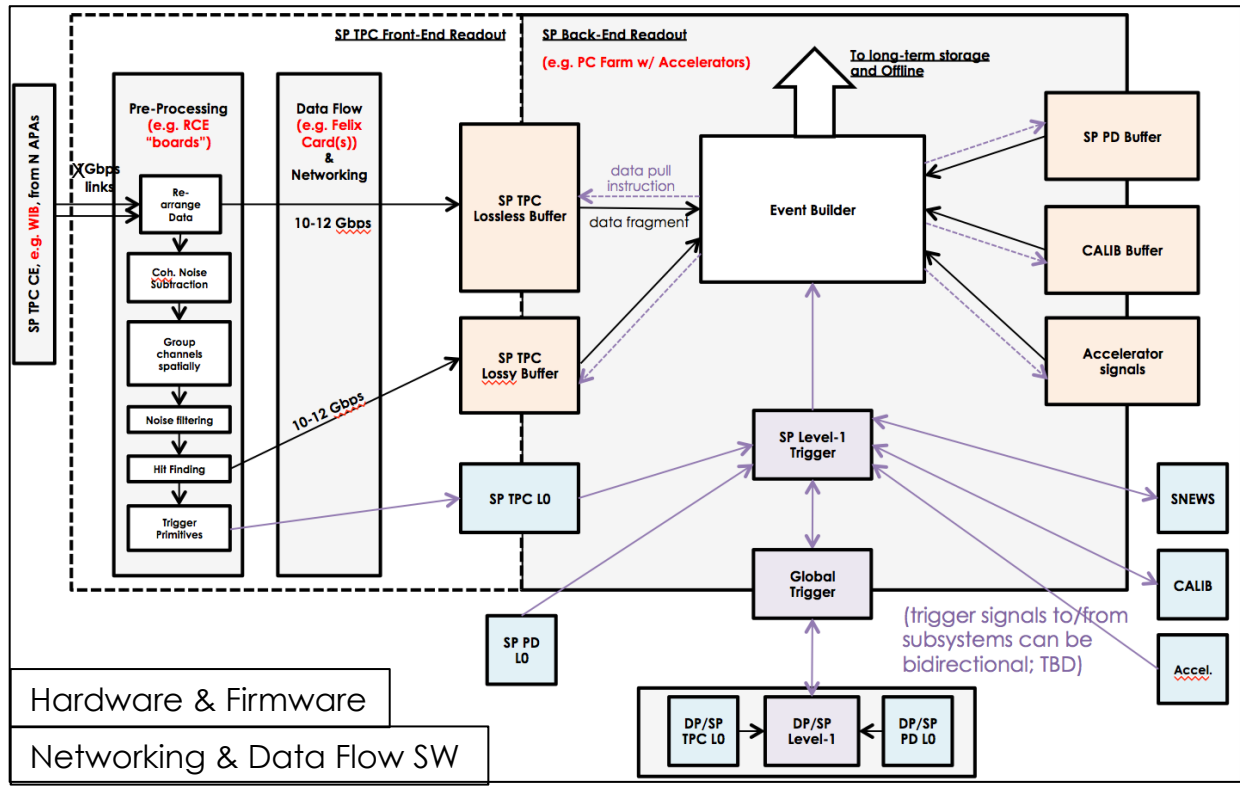

Proposed Baseline DAQ Architecture

Configuration

Run Control

Timing Distribution

Offline Monitoring

Online Monitoring

Configuration

Run Control

Timing Distribution

Offline Monitoring

Online Monitoring

Configuration

Run Control

Timing Distribution

Offline Monitoring

Online Monitoring

Configuration

Run Control

Timing Distribution

Offline Monitoring

Online Monitoring

Configuration

Run Control

Timing Distribution

2. Assembly/build processes start

Online Monitoring

Configuration

Run Control

Timing Distribution

Offline Monitoring

Online Monitoring

Details for other systems to be defined.