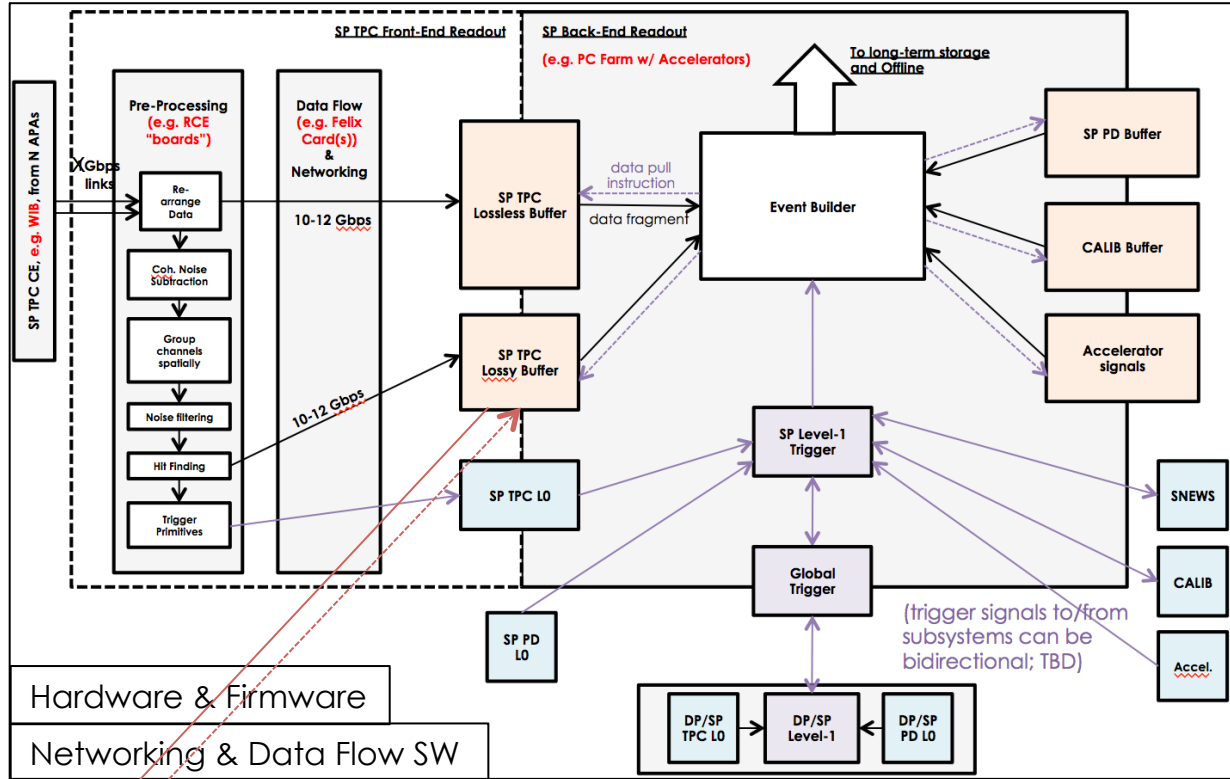

Configuration

Run Control

Timing Distribution

Offline Monitoring

Online Monitoring