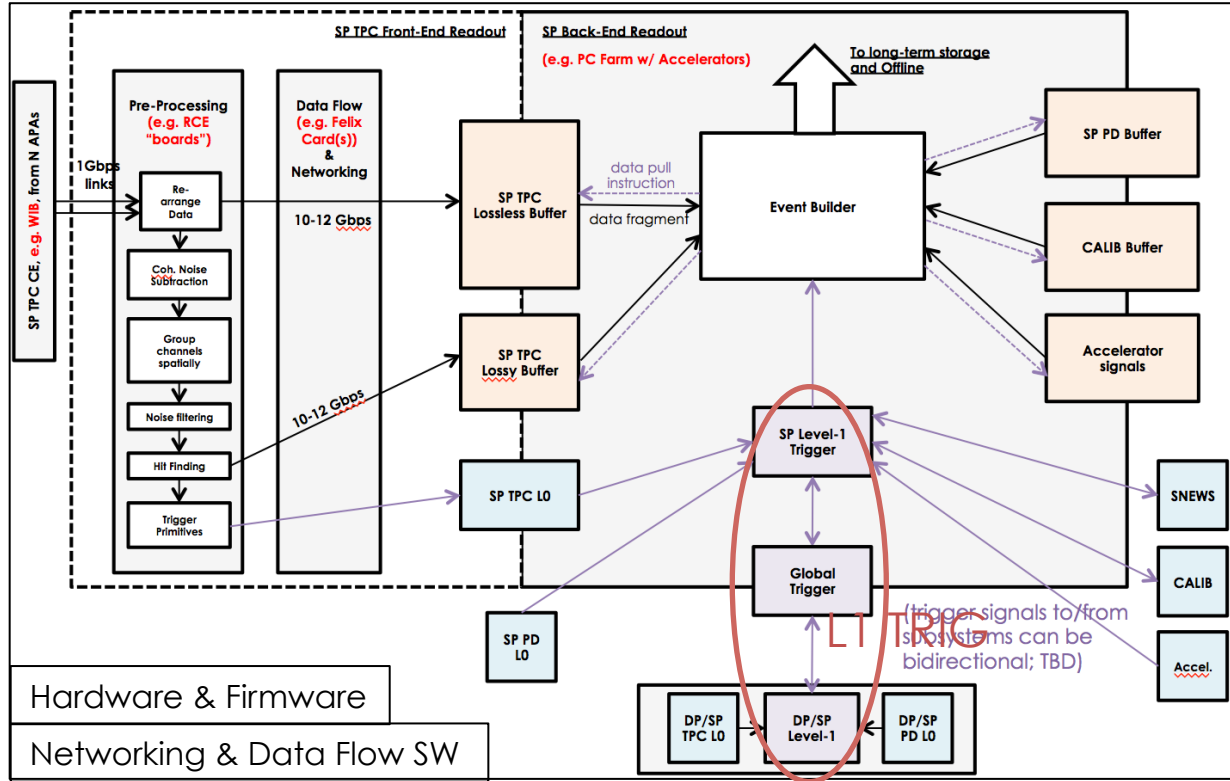

Proposed Baseline DAQ Architecture

Configuration

Run Control

Timing Distribution

Offline Monitoring

Online Monitoring

Configuration

Run Control

Timing Distribution

Offline Monitoring

Online Monitoring

Configuration

Run Control

Timing Distribution

Offline Monitoring

Online Monitoring

Configuration

Run Control

Timing Distribution

Offline Monitoring

Online Monitoring

Configuration

Run Control

Timing Distribution

2. Assembly/build processes start

Online Monitoring

Configuration

Run Control

Timing Distribution

Offline Monitoring

Online Monitoring

Details for other systems to be defined.