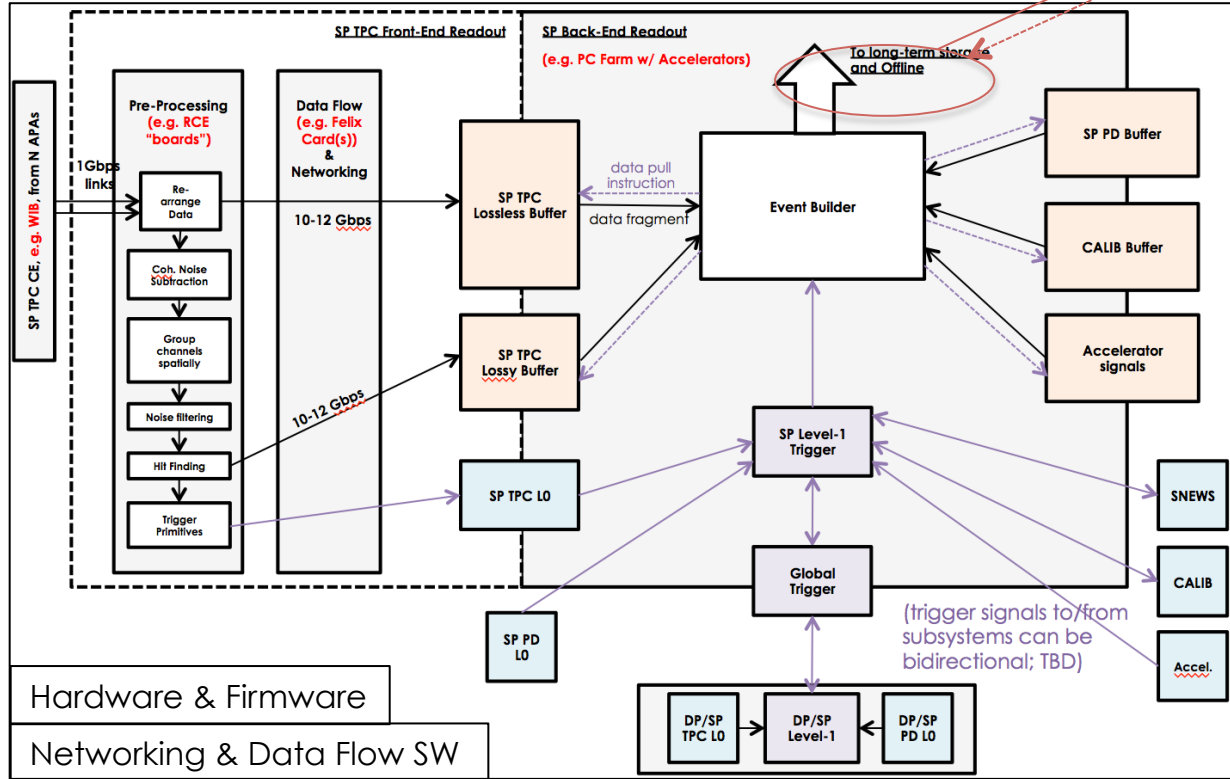

Configuration

Run Control

Timing Distribution

Offline Monitoring

Online Monitoring

Configuration

Run Control

Timing Distribution

Offline Monitoring

Online Monitoring

1. Config

Configuration

Run Control

Timing Distribution

Offline Monitoring

3. Run Start

2. Assembly/build processes start

Online Monitoring

Configuration

Run Control

Timing Distribution

Offline Monitoring

Online Monitoring

Details for other systems to be defined.