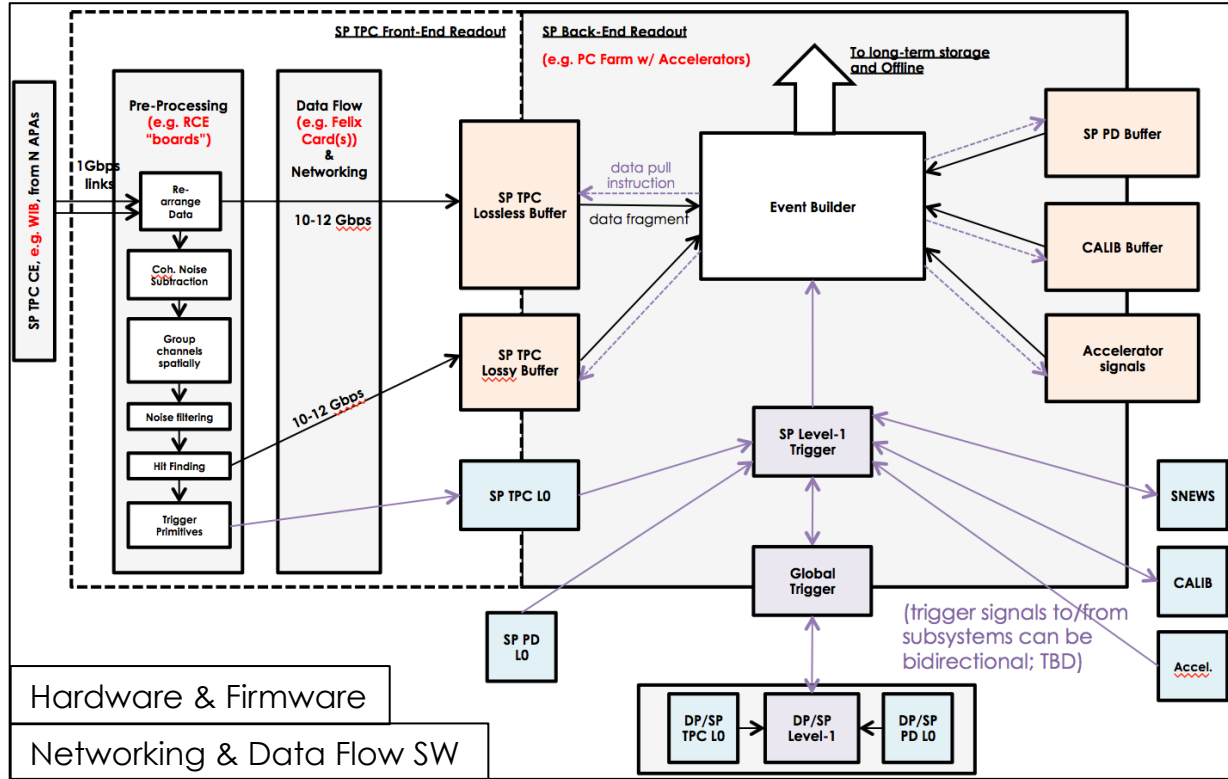

Proposed Baseline DAQ Architecture

Configuration

Run Control

Timing Distribution

Offline Monitoring

Online Monitoring

Configuration

Run Control

Timing Distribution

Offline Monitoring

Online Monitoring

Configuration

Run Control

Timing Distribution

Offline Monitoring

Online Monitoring

Configuration

Run Control

Timing Distribution

Offline Monitoring

Online Monitoring

Configuration

Run Control

Timing Distribution

2. Assembly/build processes start

Online Monitoring

Configuration

Run Control

Timing Distribution

Offline Monitoring

Online Monitoring

Details for other systems to be defined.