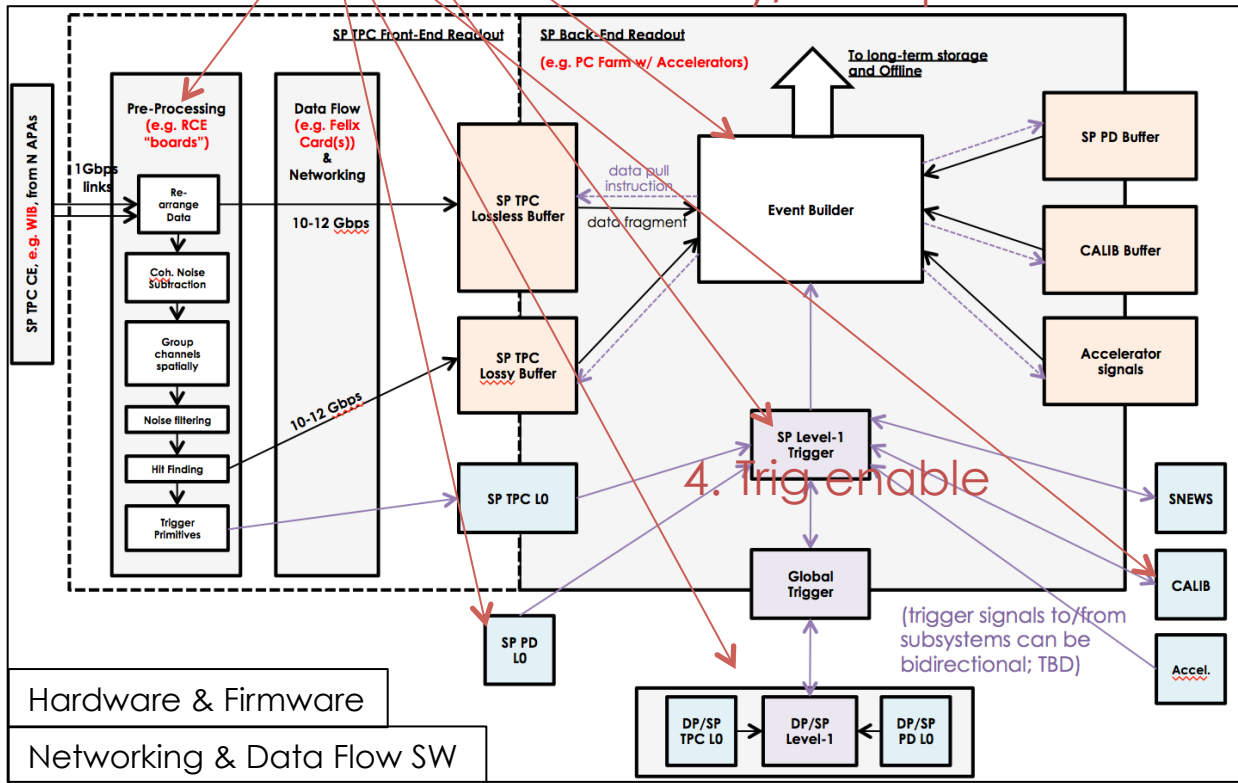

Configuration

Run Control

Timing Distribution

Offline Monitoring

Online Monitoring

Configuration

Run Control

Timing Distribution

Offline Monitoring

Online Monitoring

1. Config

Configuration

Run Control

Timing Distribution

Offline Monitoring

3. Run Start

2. Assembly/build processes start

Online Monitoring

Configuration

Run Control

Timing Distribution

Offline Monitoring

Online Monitoring

Details for other systems to be defined.