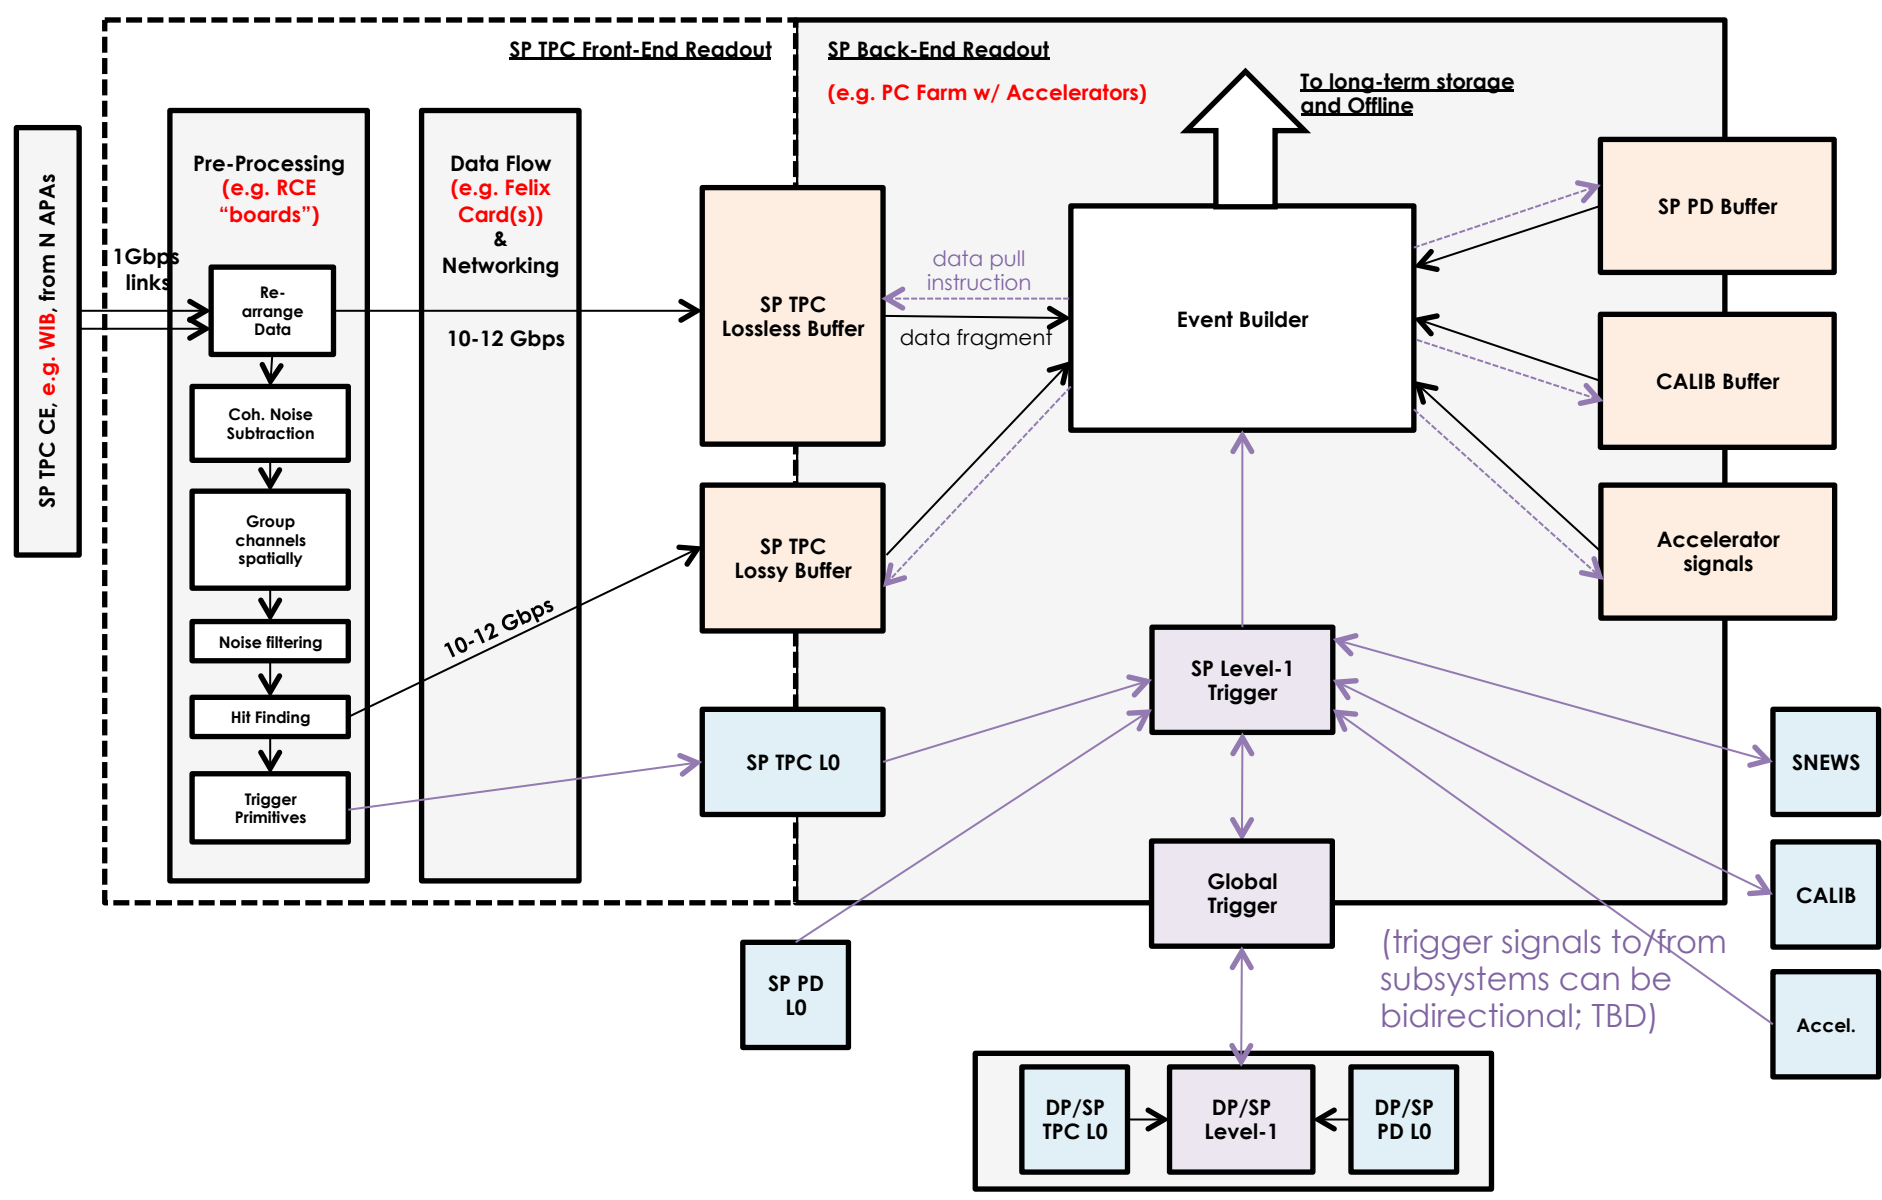

Proposed Baseline DAQ Architecture

Configuration

Run Control

Timing Distribution

Offline Monitoring

Online Monitoring

Configuration

Run Control

Timing Distribution

Offline Monitoring

Online Monitoring

Configuration

Run Control

Timing Distribution

Offline Monitoring

Online Monitoring

Configuration

Run Control

Timing Distribution

Offline Monitoring

Online Monitoring

Configuration

Run Control

Timing Distribution

2. Assembly/build processes start

Online Monitoring

Configuration

Run Control

Timing Distribution

Offline Monitoring

Online Monitoring

Details for other systems to be defined.