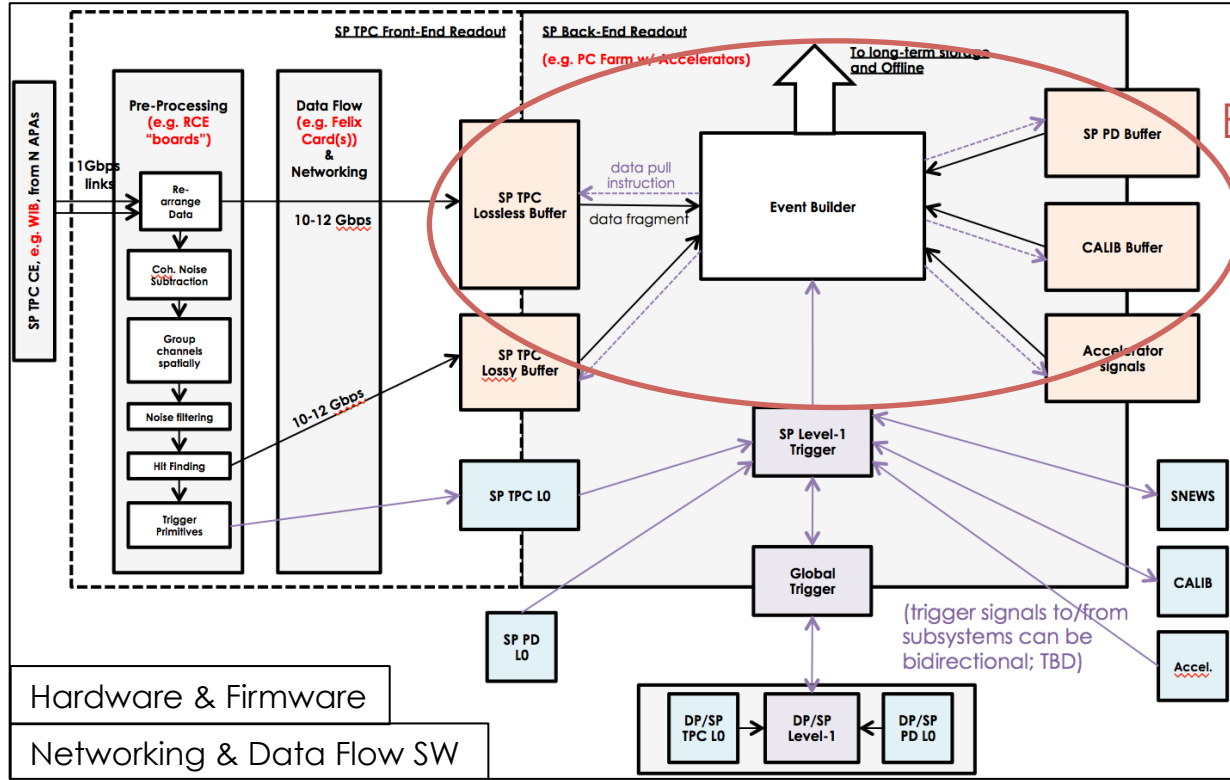

Timing Distribution

Offline Monitoring

Online Monitoring

Configuration

Run Control

Timing Distribution

Offline Monitoring

Online Monitoring

Configuration

Run Control

Timing Distribution

Offline Monitoring

Online Monitoring

Configuration

Run Control

Timing Distribution

Offline Monitoring

Online Monitoring

1. Config

Configuration

Run Control

Timing Distribution

Offline Monitoring

3. Run Start

2. Assembly/build processes start

Online Monitoring

Configuration

Run Control

Timing Distribution

Offline Monitoring

Online Monitoring

Details for other systems to be defined.