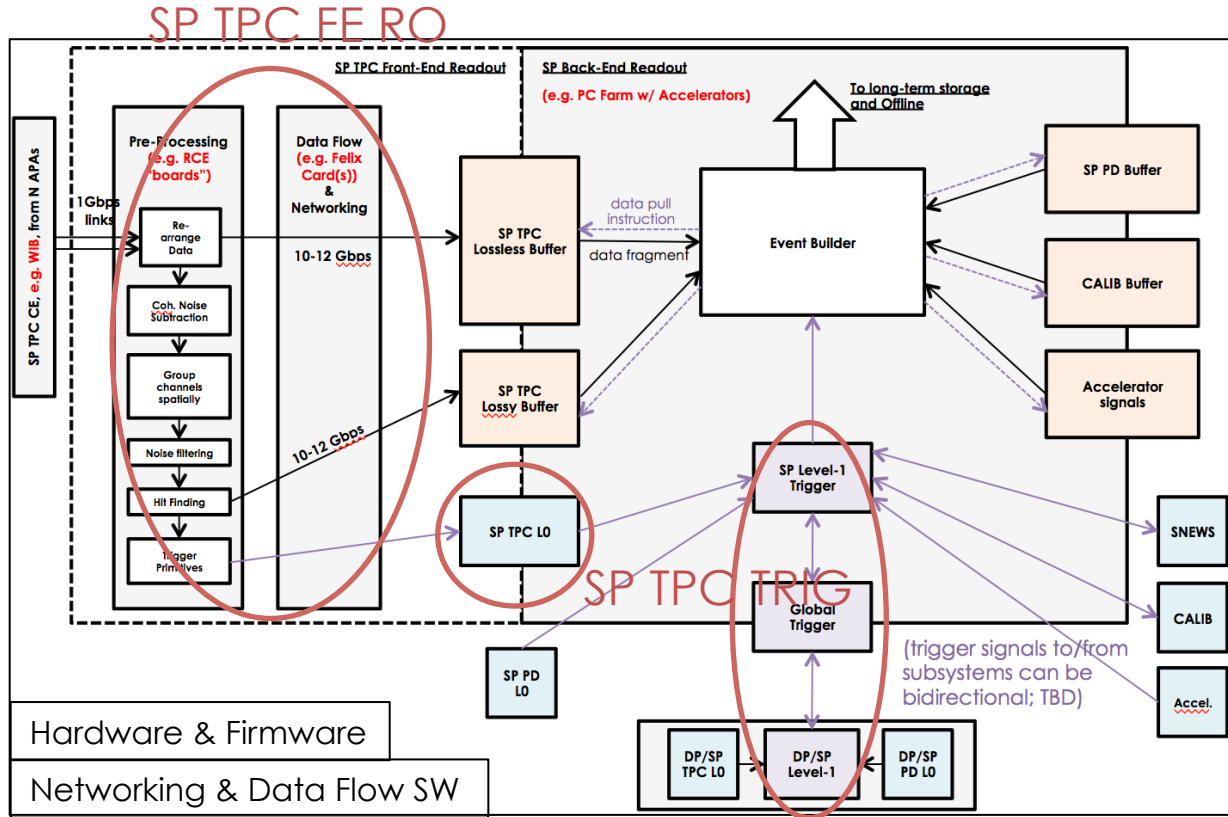

Proposed Baseline DAQ Architecture

Configuration

Run Control

Timing Distribution

Offline Monitoring

Online Monitoring

Configuration

Run Control

Timing Distribution

Offline Monitoring

Online Monitoring

Configuration

Run Control

Timing Distribution

Offline Monitoring

Online Monitoring

Configuration

Run Control

Timing Distribution

Offline Monitoring

Online Monitoring

Configuration

Run Control

Timing Distribution

Offline Monitoring

Online Monitoring

1. Config

Configuration

Run Control

Timing Distribution

Offline Monitoring

3. Run Start