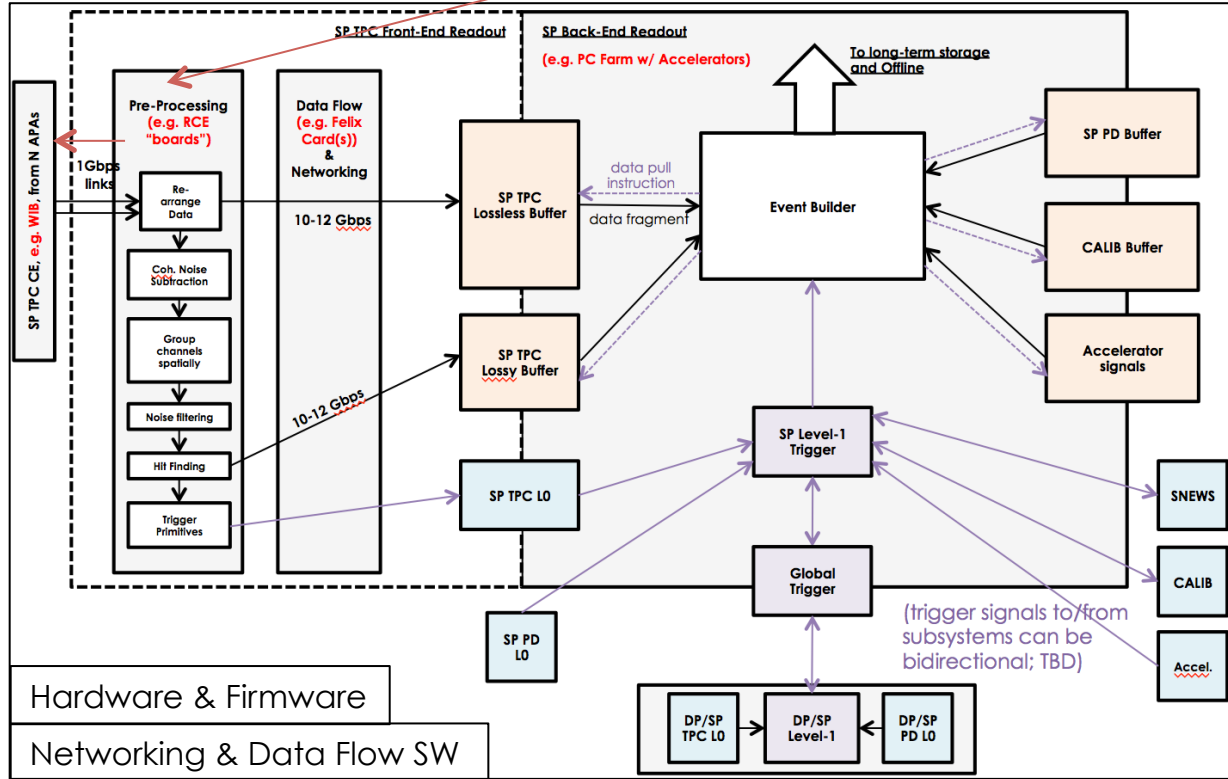

Configuration

Run Control

Timing Distribution

Offline Monitoring

Online Monitoring

Configuration

Run Control

Timing Distribution

Offline Monitoring

Online Monitoring

1. Config

Configuration

Run Control

Timing Distribution

Offline Monitoring

3. Run Start

2. Assembly/build processes start

Online Monitoring

Configuration

Run Control

Timing Distribution

Offline Monitoring

Online Monitoring

Details for other systems to be defined.