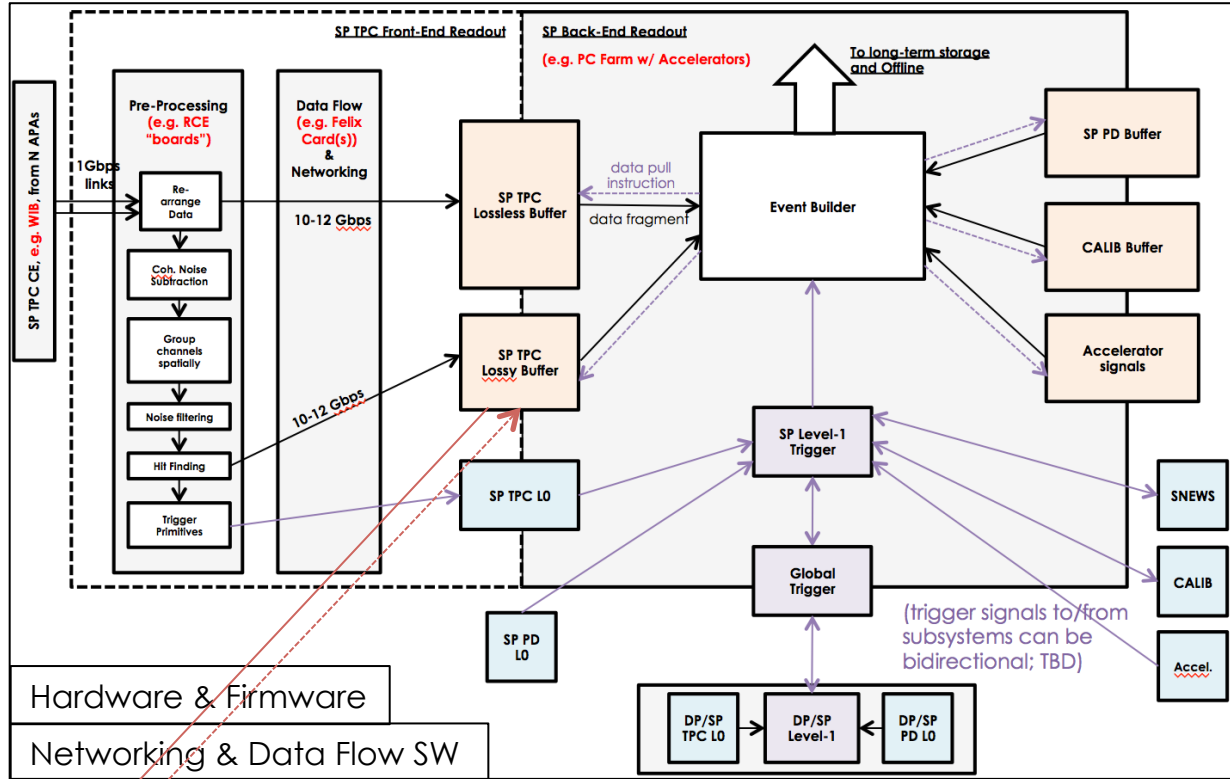

Configuration

Run Control

Timing Distribution

Offline Monitoring

Online Monitoring