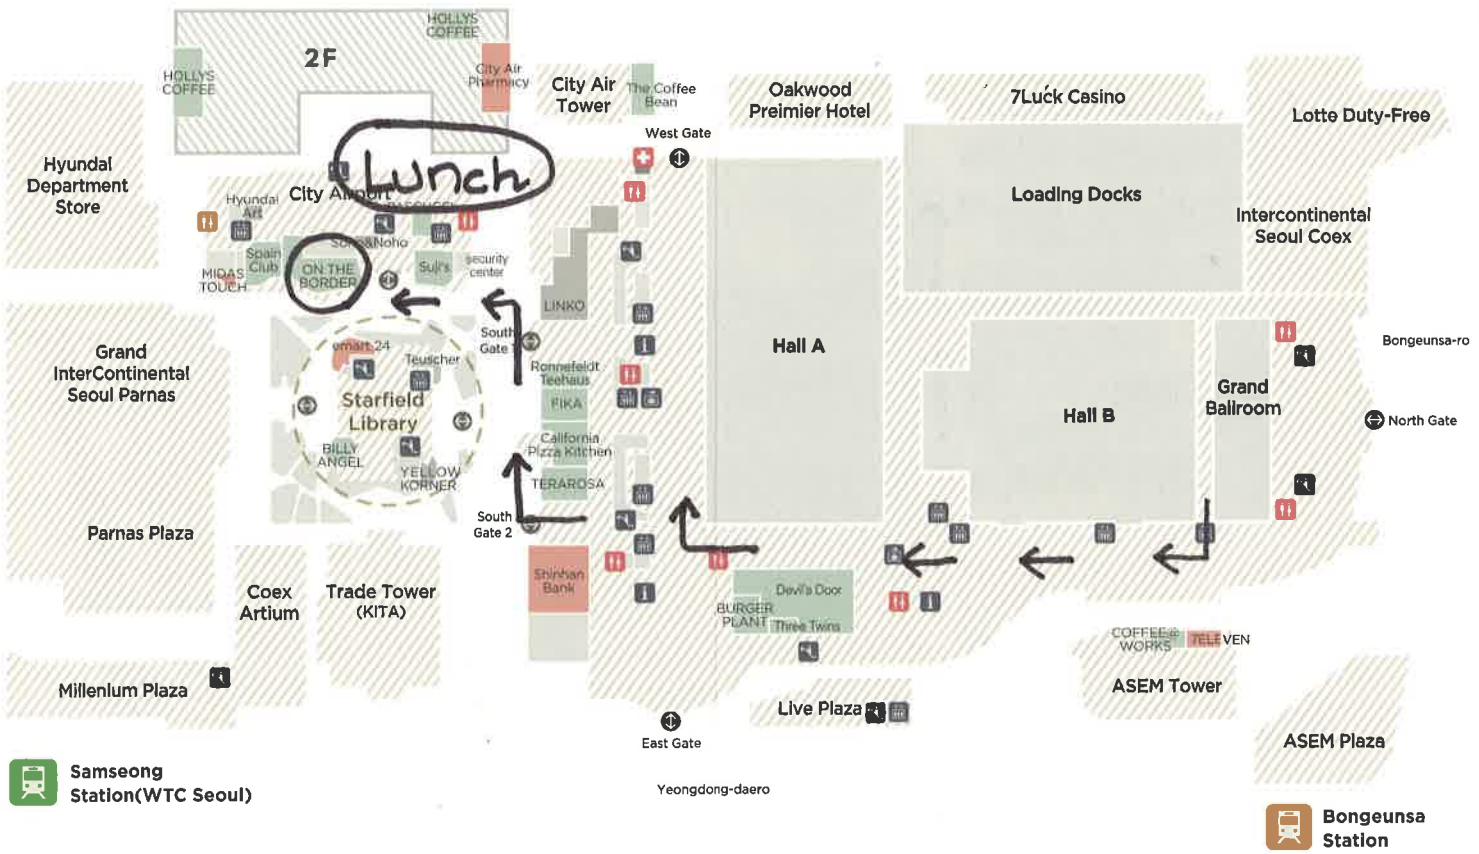

1F

- Restroom
- Information
- Medical office
- Elevator
- Escalator
- Locker

FOOD & BEVERAGE

BURGER PLANT • California Pizza Kitchen • Devil's Door
ON THE BORDER • Spain Club • Sujit's

LIFE STYLE

Hyundai Art • LINKO • Soho&Noho • YELLOW KORNER

CAFE & DESSERT

BILLY ANGEL • COFFEE@WORKS • FIKA
HOLLYS COFFEE • PASCUCCI • Ronnefeldt Teehaus
TERAROSA • Teuscher • The Coffee Bean • Three Twins

SERVICE

7ELEVEN • emart 24(Convenience Store) • City Air Pharmacy
MIDAS TOUCH(luxury repair) • ShinhanBank