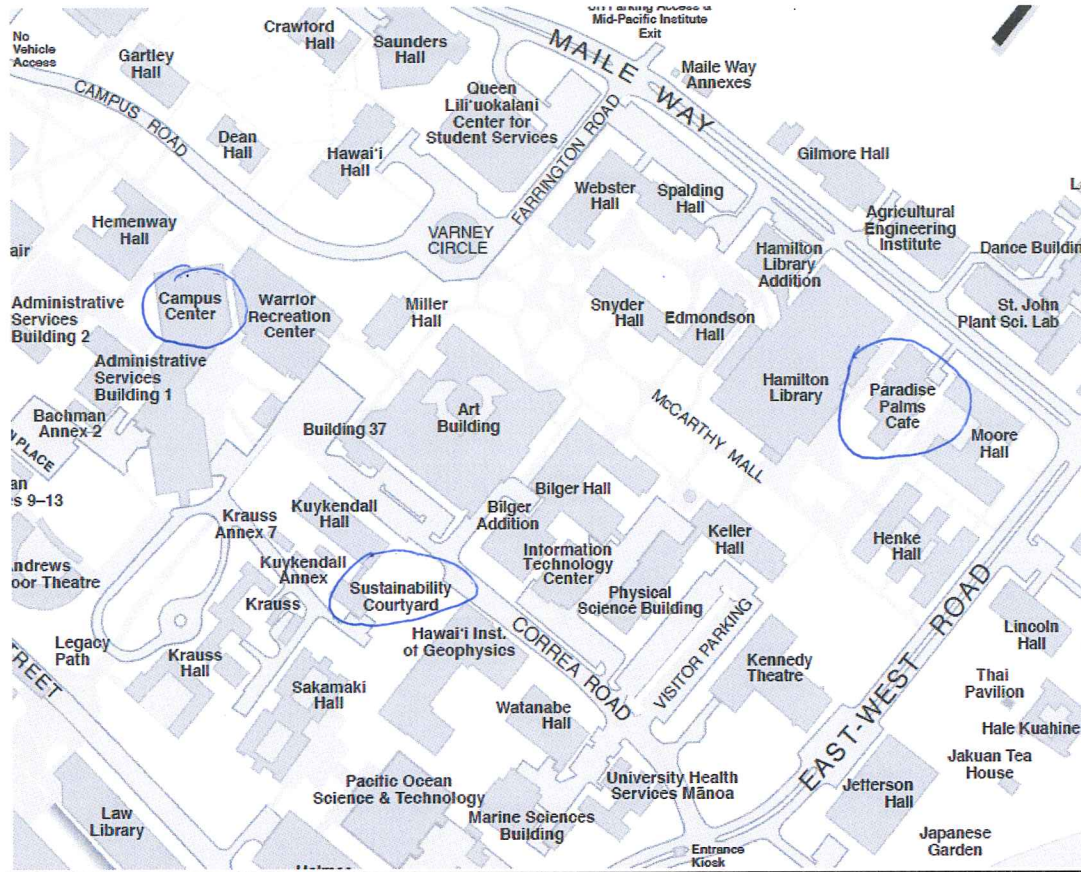

## PLACES TO EAT

Paradise Palm Café (Monday – Friday 7:00 am - 5:00 pm)

Holoholo Grill, Losoon, Panda Express, L&L Hawaiian Barbecue

### Sustainability Courtyard

Peace Café, Govindas

Campus Center Dining <https://uhm.sodexomyway.com/>

Campus Center Food court: Da Grill, Pizza Hut Express, Simply To Go, Stir Fresh, Subway

<https://uhm.sodexomyway.com/dining-near-me/cc-food-court>