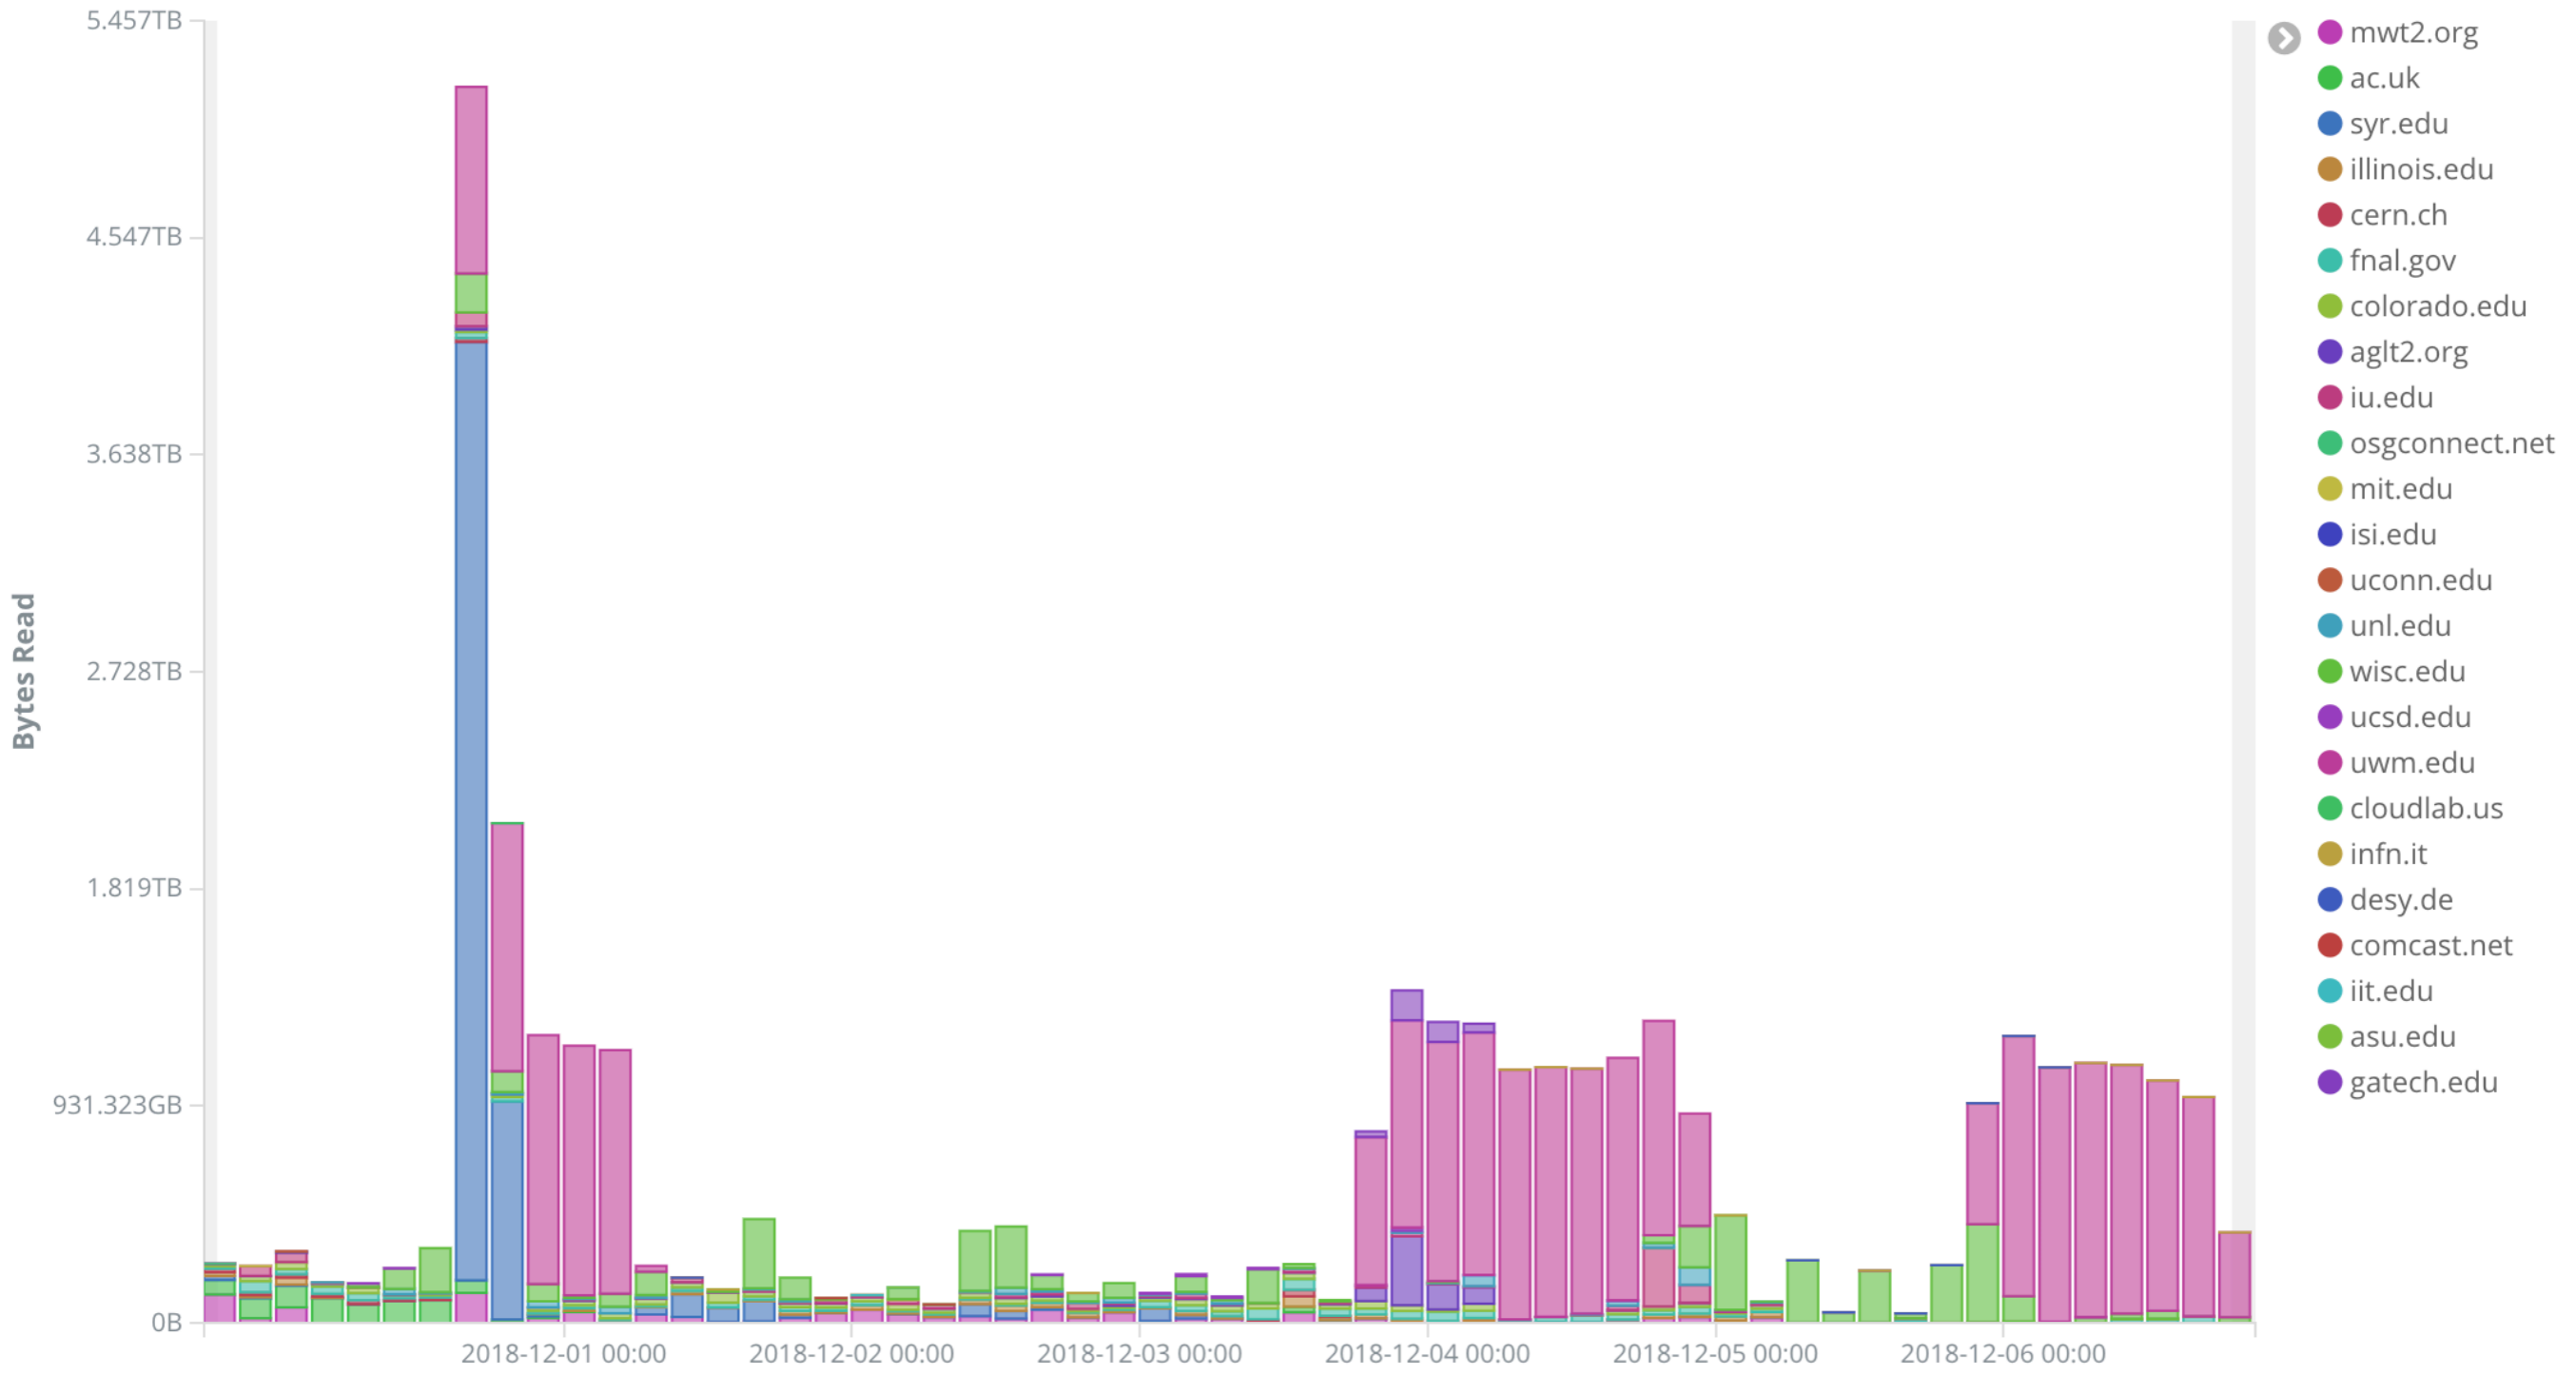

StashCache Status

Derek Weitzel

Weekly Summary

- 57 TB transferred in last 7 days
- Down from 116 TB the week before

XRootD StashCache By Logical Directory (1)

Directory	Bytes
/user/ligo	21.904TB
/pnfs/fnal.gov/usr/des	19.647TB
/gwdata/O1	14.289TB
/pnfs/fnal.gov/usr/dune	1.193TB
missing directory	366.414GB
/user/bbockelm	38.162GB
/pnfs/fnal.gov/usr/uboone	29.615GB
/user/rynge	14.103GB
/user/rebecca333	12.666GB
/user/dbrown	4.955GB

Need to find and Fix!

By Destination

StashCache - Data Read by Destination

Source

- GRACC Source