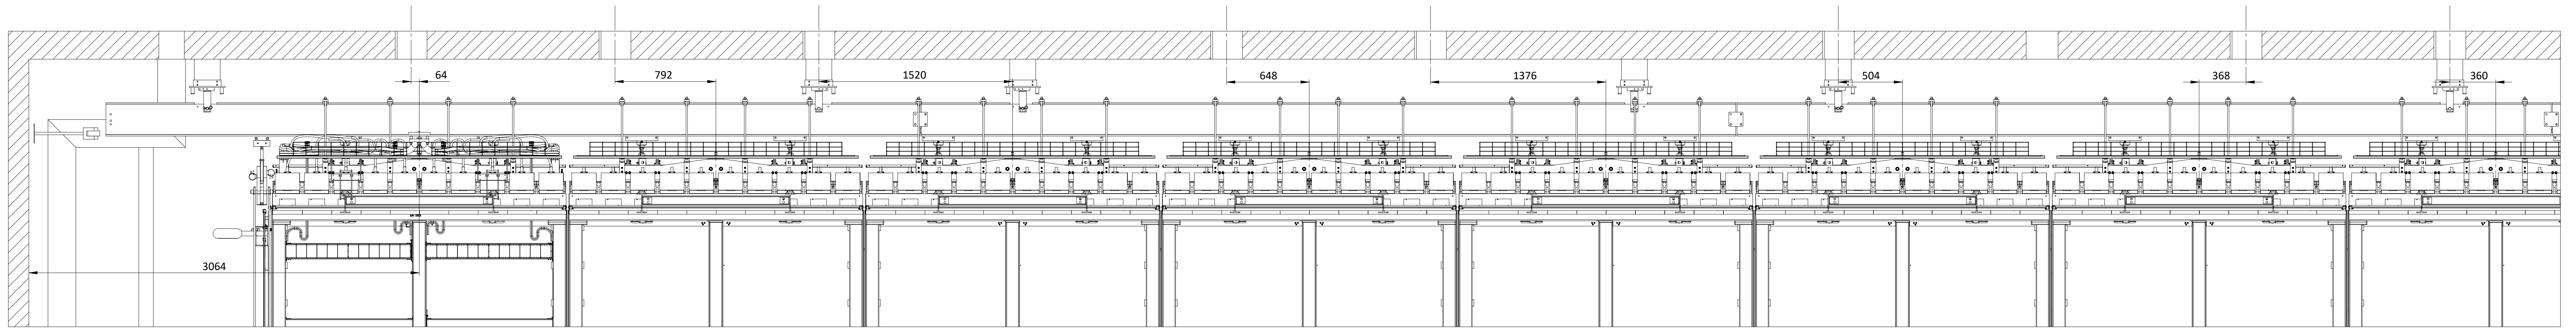

Instrumentation Penetration

APA Hanger Centerline Ordinate Dimension

DETAIL B
SCALE 1 : 20