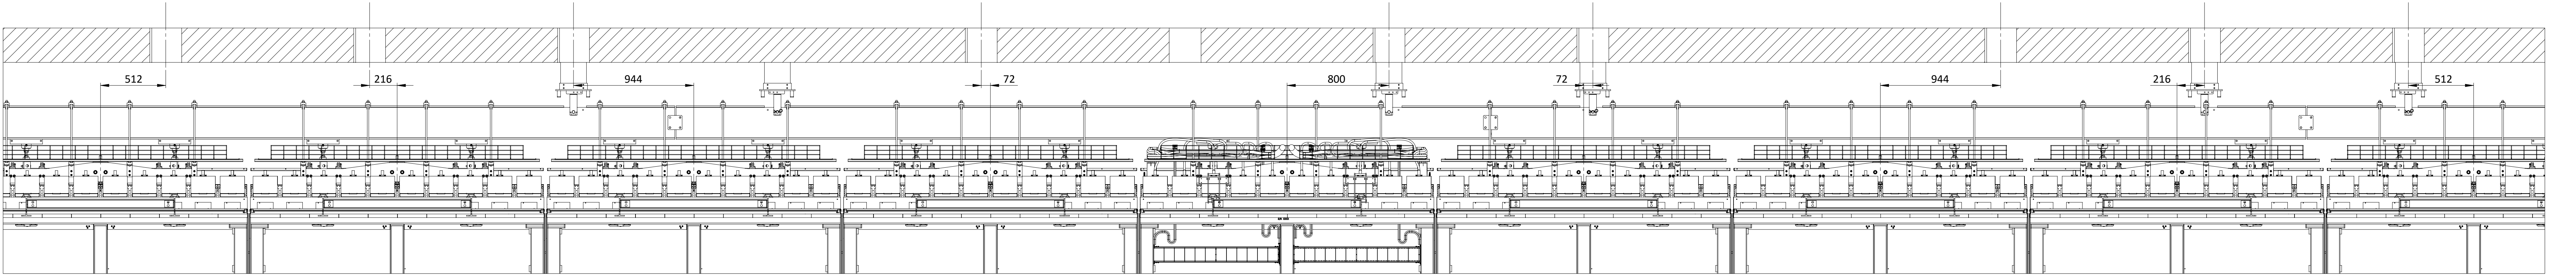

DETAIL C
SCALE 1 : 20