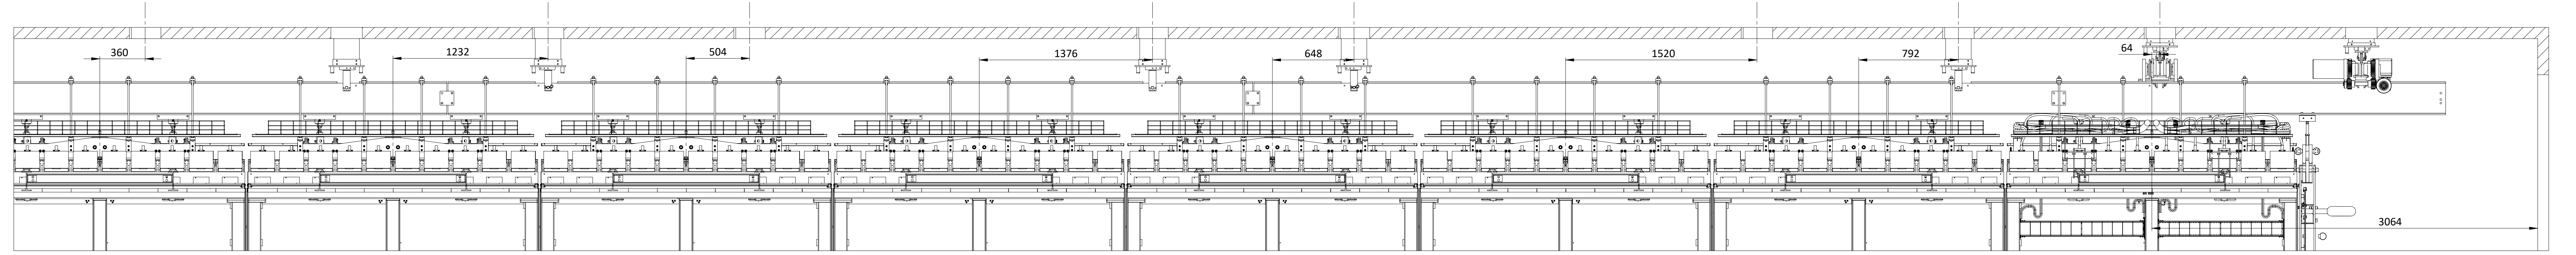

DETAIL D
SCALE 1 : 20