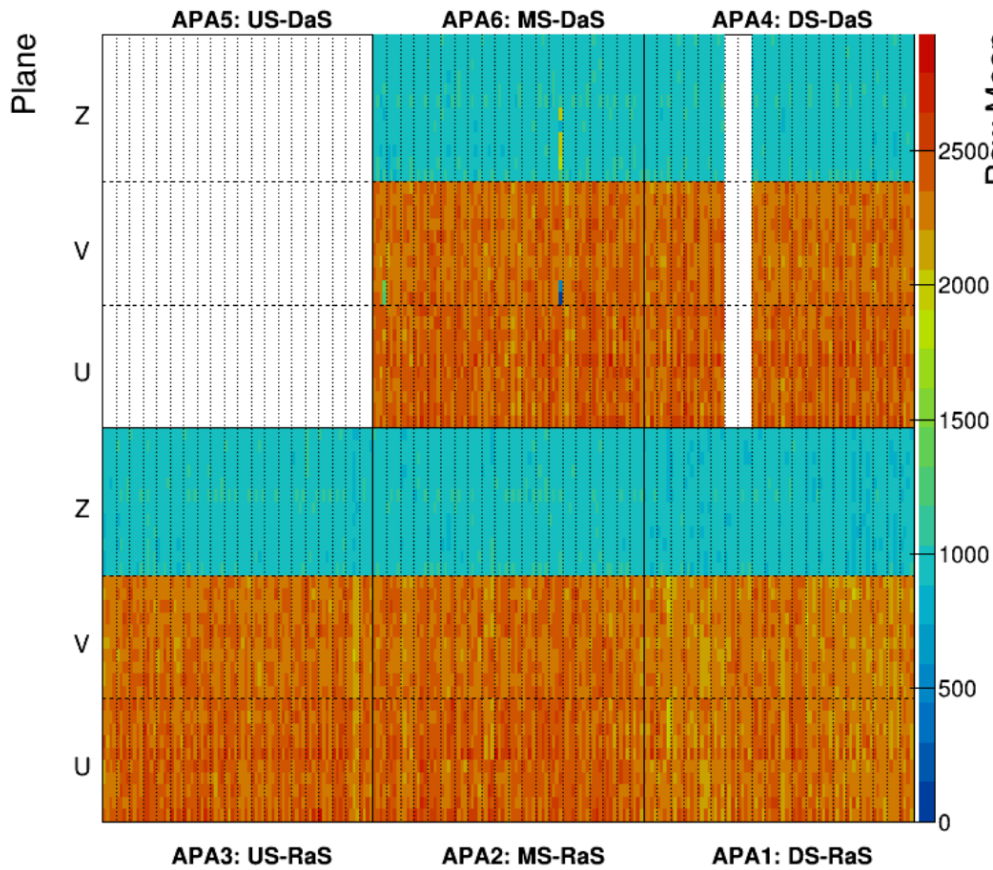

Raw TPC Monitor Timing and Memory for 107 Events

3.2 GHz Sandy Bridge computer

File read in with XROOTD

TimeTracker printout (sec)	Min	Avg	Max	Median	RMS	nEvts
Full event	63.2668	65.9039	69.2253	65.9073	1.25102	107
source:RootInput(read)	0.000246605	0.00216127	0.044818	0.000290627	0.00619726	107
produce:tpcrawdecoder:PDSPTPCRawDecoder	12.2442	12.4612	13.023	12.4478	0.108043	107
produce:ssprawdecoder:SSPRawDecoder	0.348713	0.465434	0.616108	0.457	0.0577776	107
produce:timingrawdecoder:TimingRawDecoder	0.000158398	0.000271454	0.00717752	0.000208973	0.000671065	107
[art]:TriggerResults:TriggerResultInserter	3.1513e-05	4.49916e-05	9.564e-05	4.603e-05	8.41417e-06	107
end_path:pdspnearlineheader:PDSPNearlineHeader	2.9823e-05	9.2194e-05	0.000485817	4.5746e-05	0.00010717	107
end_path:tpcmonitor:TpcMonitor	50.2528	52.6397	55.9962	52.6818	1.18846	107
end_path:sspmonitor:SSPMonitor	0.243746	0.334612	0.638843	0.325819	0.0524382	107

MemoryTracker summary (base-10 MB units used)

Peak virtual memory usage (VmPeak) : 4171.22 MB
Peak resident set size usage (VmHWM): 2737.52 MB

A Basic Plot

Means for all channels:run009142_0051(taken on Tue Aug 6 13:14:16 2019)