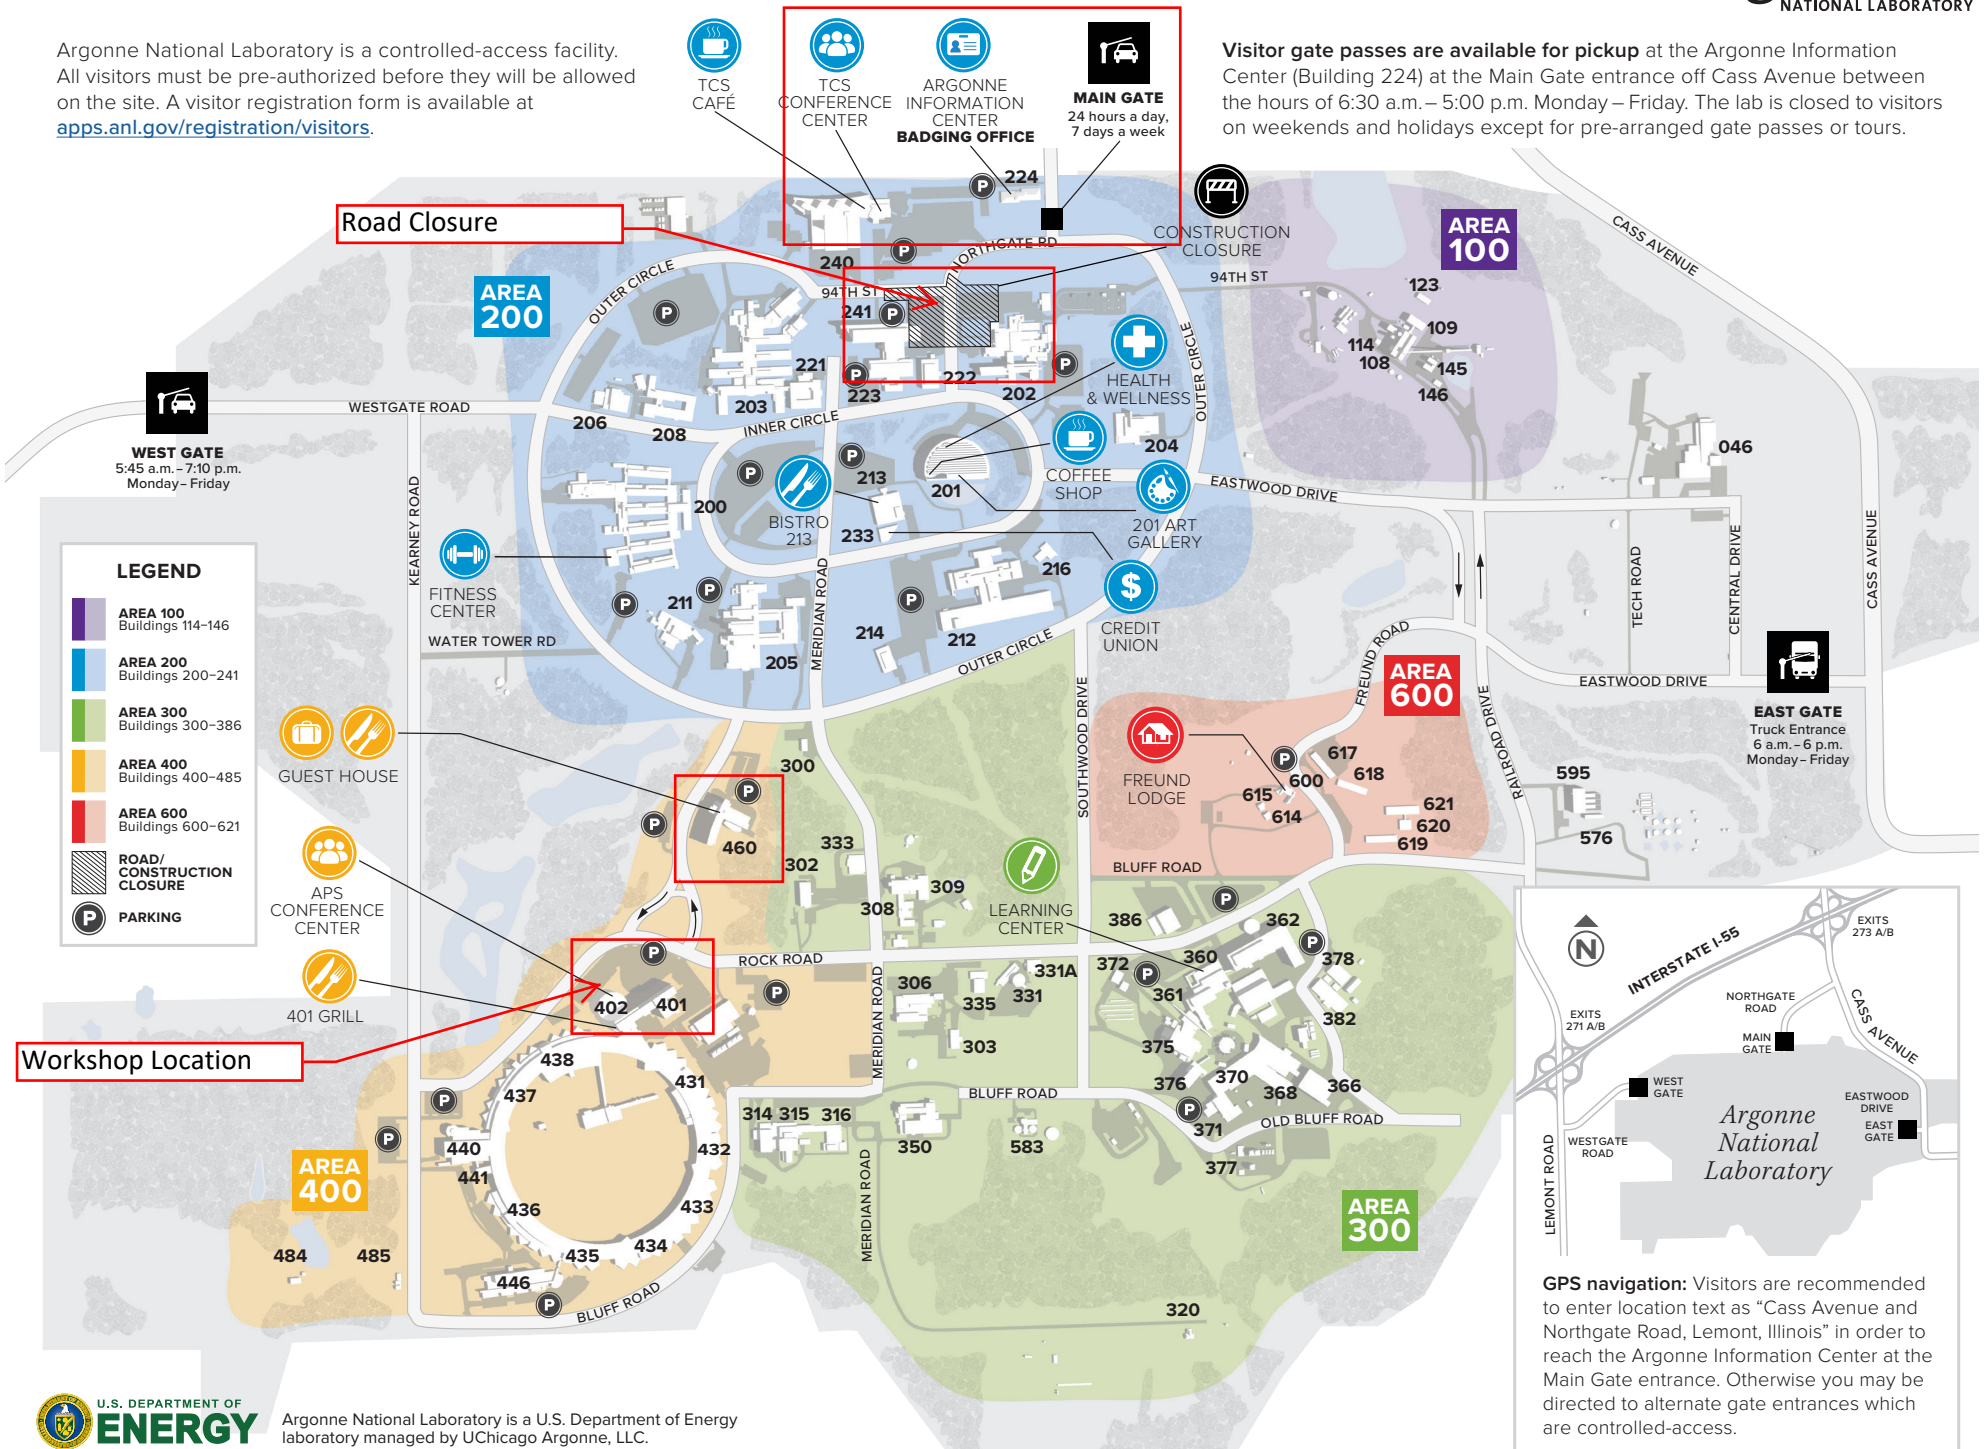

# Getting Around Campus

Argonne National Laboratory is a controlled-access facility. All visitors must be pre-authorized before they will be allowed on the site. A visitor registration form is available at [apps.anl.gov/registration/visitors](http://apps.anl.gov/registration/visitors).

Visitor gate passes are available for pickup at the Argonne Information Center (Building 224) at the Main Gate entrance off Cass Avenue between the hours of 6:30 a.m. – 5:00 p.m. Monday – Friday. The lab is closed to visitors on weekends and holidays except for pre-arranged gate passes or tours.

**GPS navigation:** Visitors are recommended to enter location text as "Cass Avenue and Northgate Road, Lemont, Illinois" in order to reach the Argonne Information Center at the Main Gate entrance. Otherwise you may be directed to alternate gate entrances which are controlled-access.