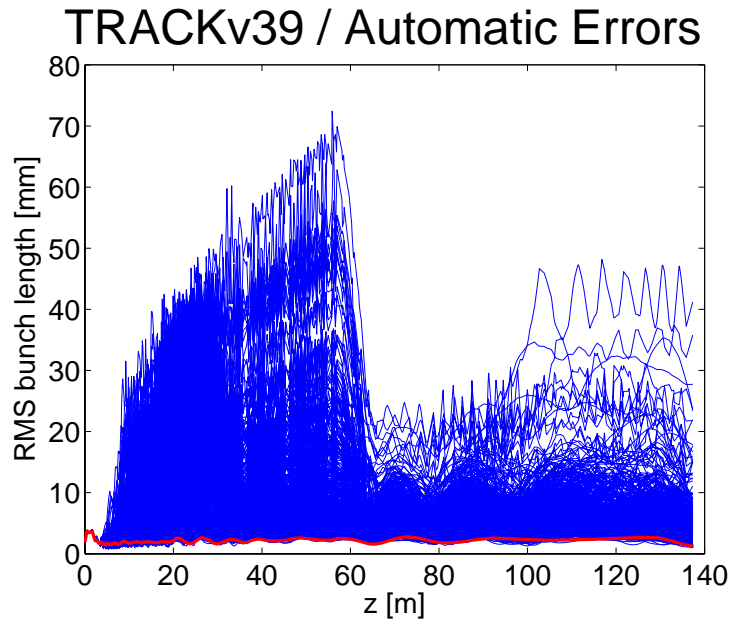

J.-P. Carneiro / 06Nov09

400 seeds (Trackv39 / FermiGrid) – 5deg RMS phase jitter

(2+16+18+18+33+42=111 cav – 325 MHz section)

TRACKv39 / Manual Errors

TRACKv39 & ASTRA give
Reasonable agreement
with manual errors in TRACK
and auto errors in ASTRA.