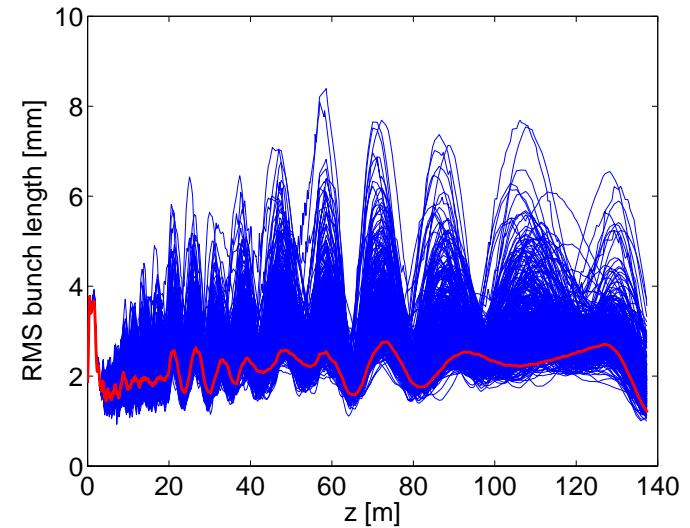

J.-P. Carneiro / 06Nov09

400 seeds (Trackv39 / FermiGrid) – 5deg RMS phase jitter

(2+16+18+18+33+42=111 cav – 325 MHz section)

TRACKv39 / Manual Errors

TRACKv39 & ASTRA give
Reasonable agreement
with manual errors in TRACK
and auto errors in ASTRA.