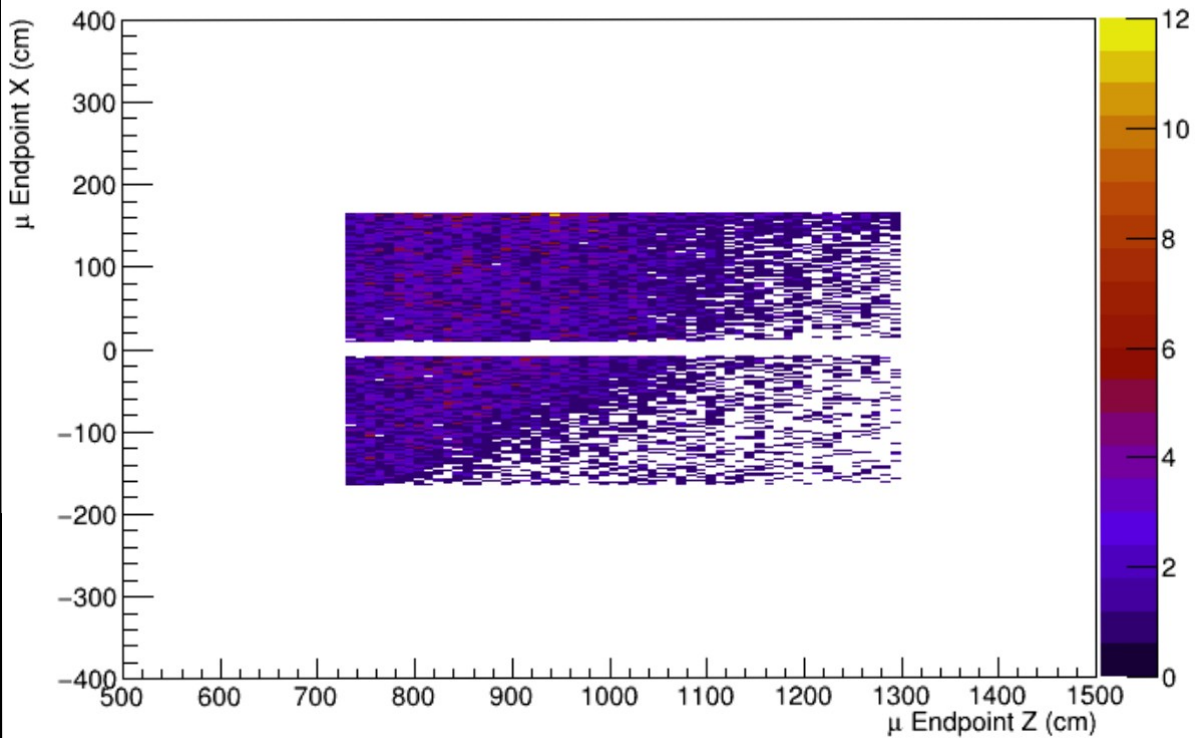

Comparison Between B-field and Without B-field

Palash Kumer Roy

August 3, 2020

SSRI Geometry Status

- Geometry gdml file produced by Palash R./Mat M.
- Includes B-field and rotation
- /dune/app/users/pkroy/dunendggd/
nd_rmms_with_rock_unifi_ScinBox_sensi_tiltedplate.gdml
- Without B-field and rotation
/dune/app/users/pkroy/dunendggd/nd_rmms_nofield_norot.gdml

Track length

Includes B-field and rotation

- Without B-field and rotation

Track length

Includes B-field and rotation

- Without B-field and rotation

- Includes B-field and rotation

- Without B-field and rotation

- Includes B-field and rotation

- Without B-field and rotation