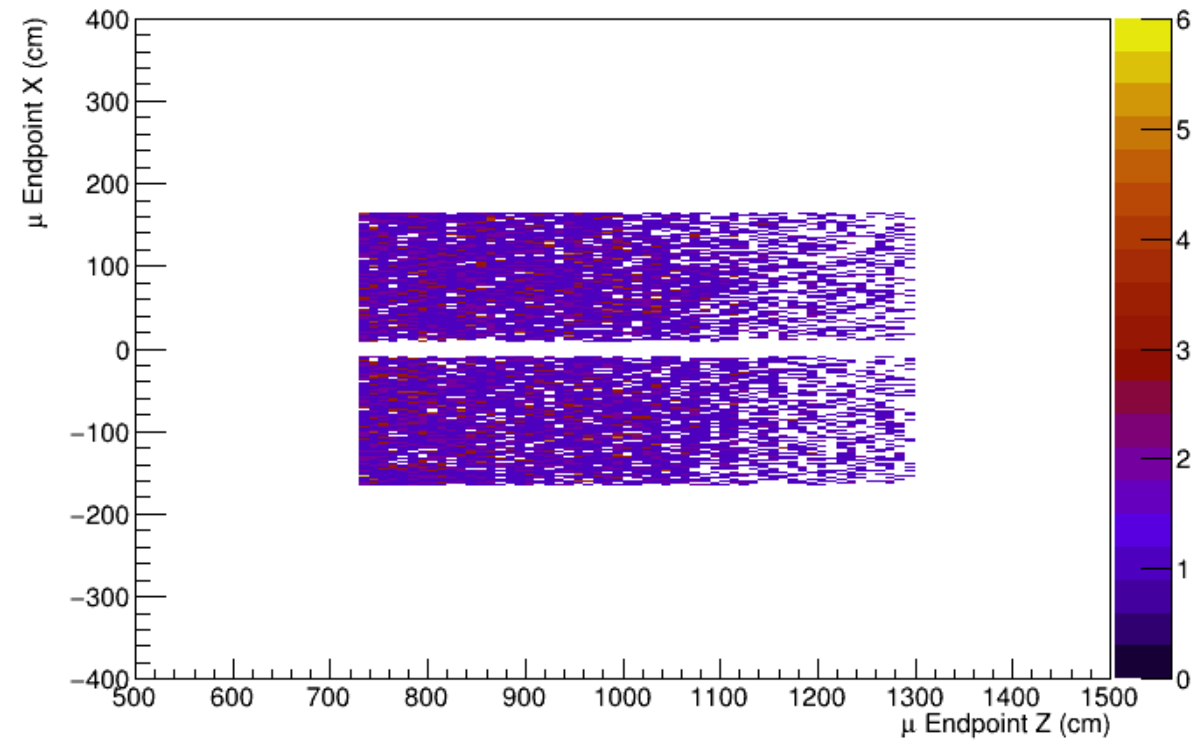

Comparison Between B-field and Without B-field

Palash Kumer Roy

August 3, 2020

SSRI Geometry Status

- Geometry gdml file produced by Palash R./Mat M.
- Includes B-field and rotation
- /dune/app/users/pkroy/dunendggd/
nd_rmms_with_rock_unifi_ScinBox_sensi_tiltedplate.gdml
- Without B-field and rotation
/dune/app/users/pkroy/dunendggd/nd_rmms_nofield_norot.gdml

Track length

Includes B-field and rotation

- Without B-field and rotation

Track length

Includes B-field and rotation

- Without B-field and rotation

- Includes B-field and rotation

- Without B-field and rotation

- Includes B-field and rotation

- Without B-field and rotation