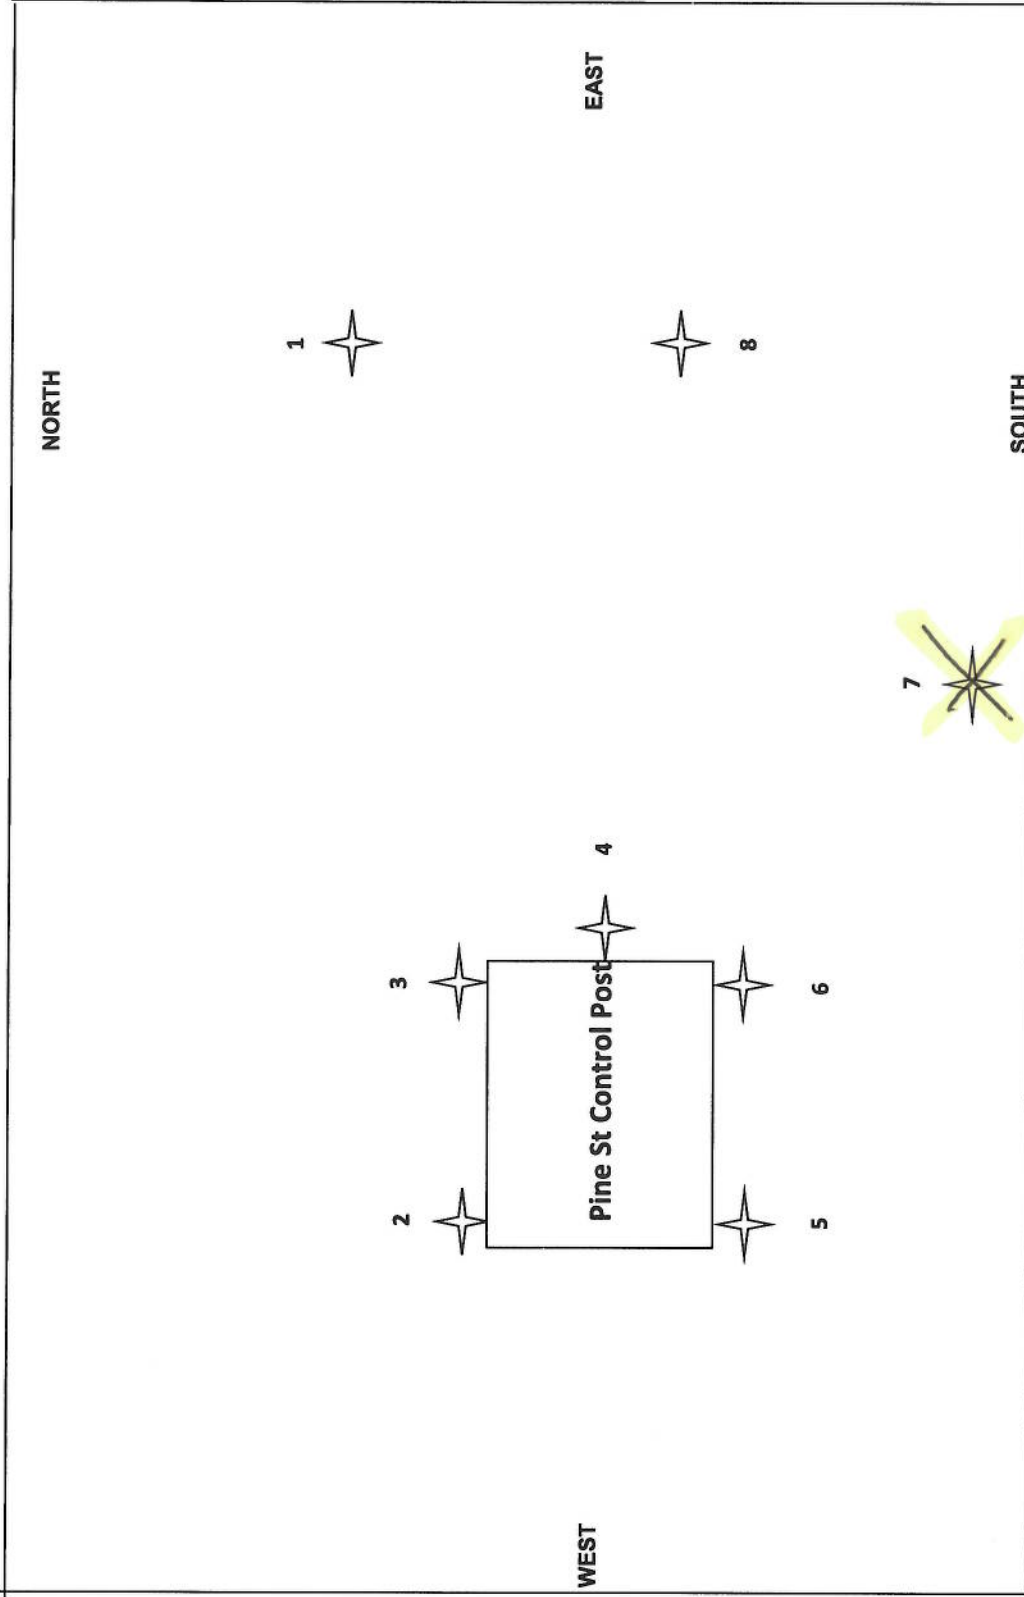

Batavia Gate Lighting Diagram

NAME: Marco Silva-Petito

DATE: 06-17-24

Identify Lights that are out, by number: None

Wilson Gate Lighting Diagram

NAME: Marco Silva Pasto

DATE: 06-17-24

Identify Lights that are out, by number: None

Pine Gate Lighting Diagram

NAME: Marco Silva-Patino

DATE: 06-21-24

Identify Lights that are out, by number: 7