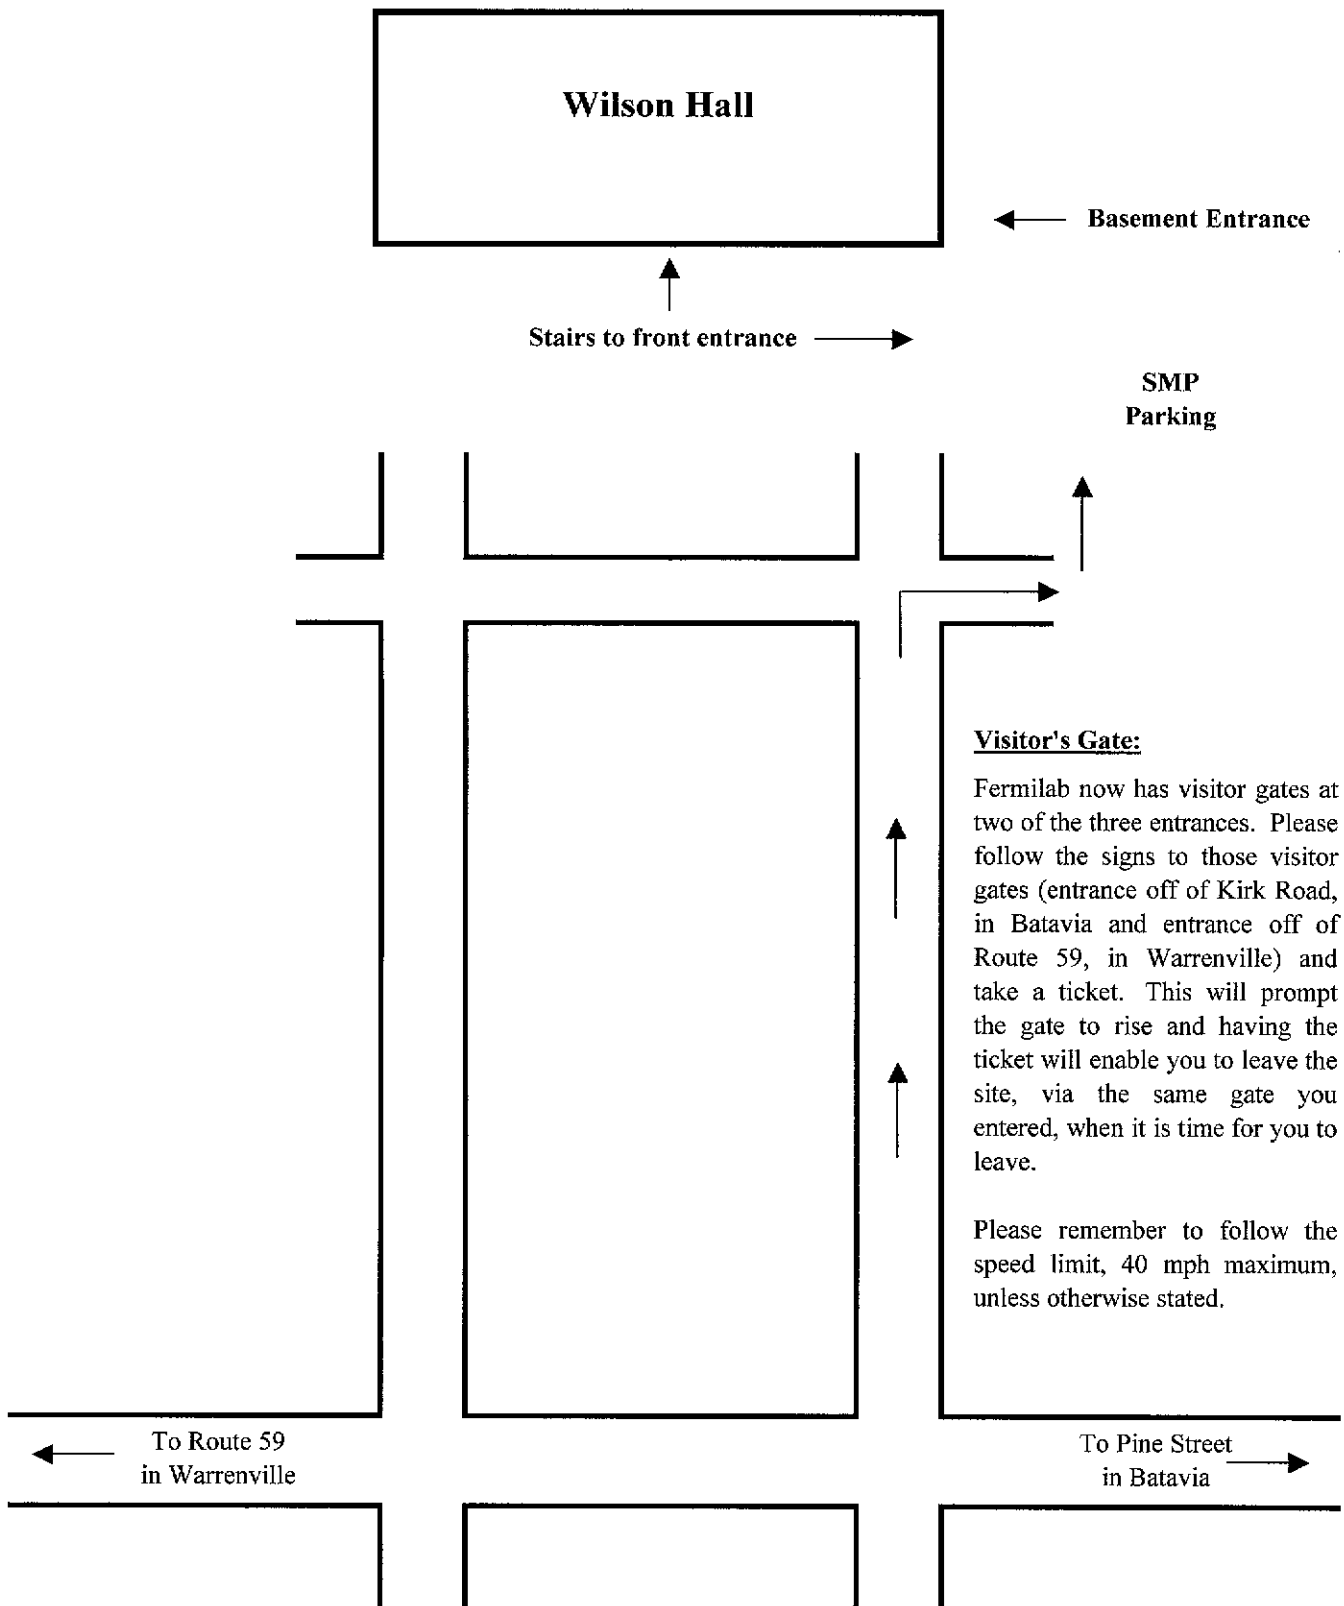

Parking for Saturday Morning Physics

Class starts at 9:00 a.m. (check-in at 8:30 a.m.) over at 12:00 p.m.

Class is NEVER cancelled!