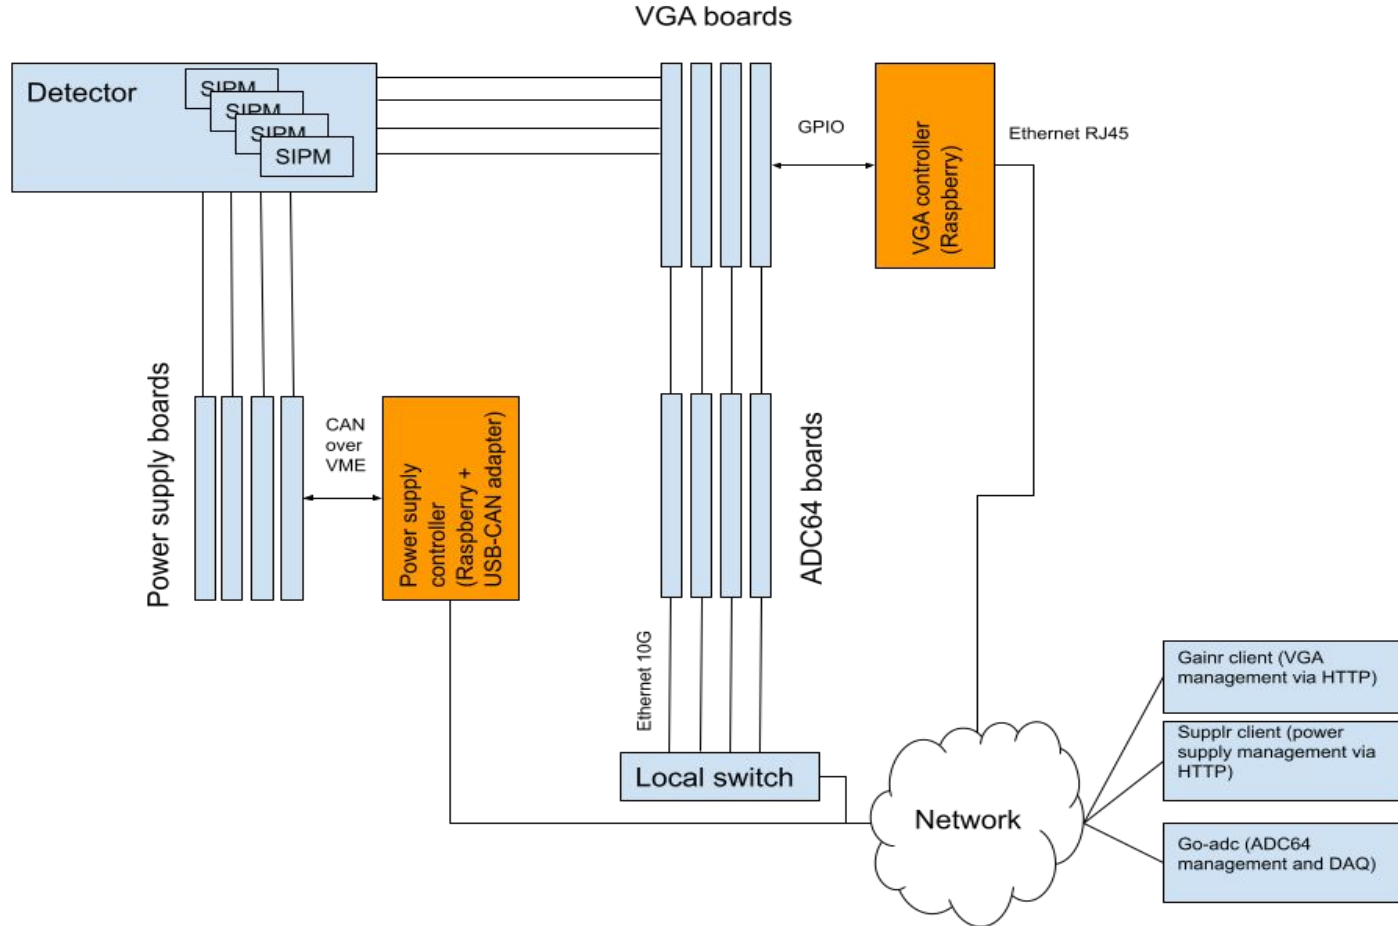

Light readout

ADC64 DAQ software

VGA management (Gainr)

Power supplier management (Supplr)

Current

Power supplier management (Supplr)

Under development