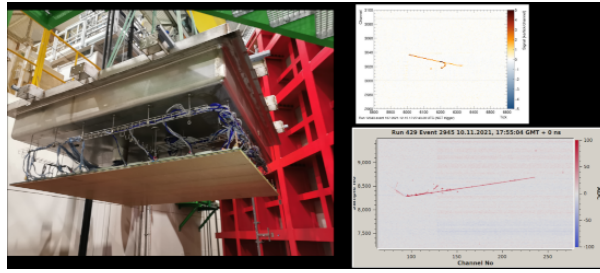

DUNE PDR: CRP

Contribution ID: 3

Type: **not specified**

CRP Factories

Tuesday, 29 March 2022 09:30 (40 minutes)