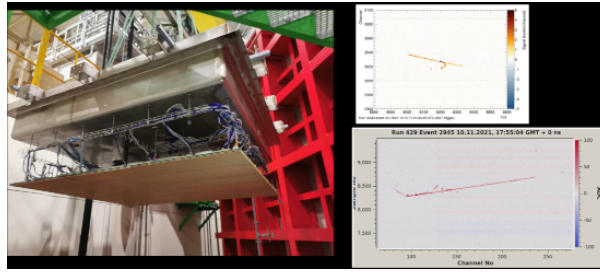

DUNE PDR: CRP

Contribution ID: 4

Type: **not specified**

General CRP production plan (schedule, transport)

Tuesday, 29 March 2022 10:10 (20 minutes)

Presenter: DUCHESNEAU, Dominique (LAPP, CNRS-IN2P3)