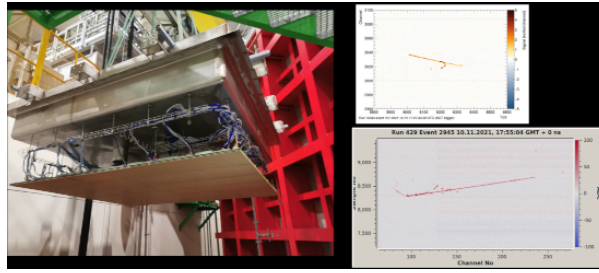

DUNE PDR: CRP

Contribution ID: 5

Type: **not specified**

First CRP and coldbox tests

Tuesday, 29 March 2022 11:30 (40 minutes)