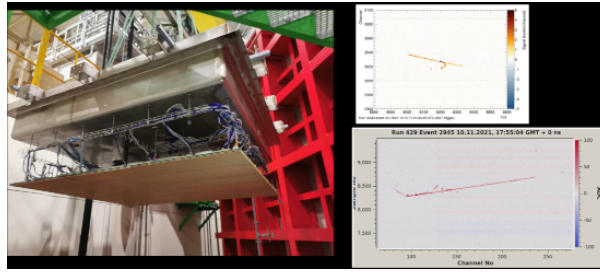

DUNE PDR: CRP

Contribution ID: 8

Type: **not specified**

CRP prototyping activities plan

Wednesday, 30 March 2022 10:40 (55 minutes)