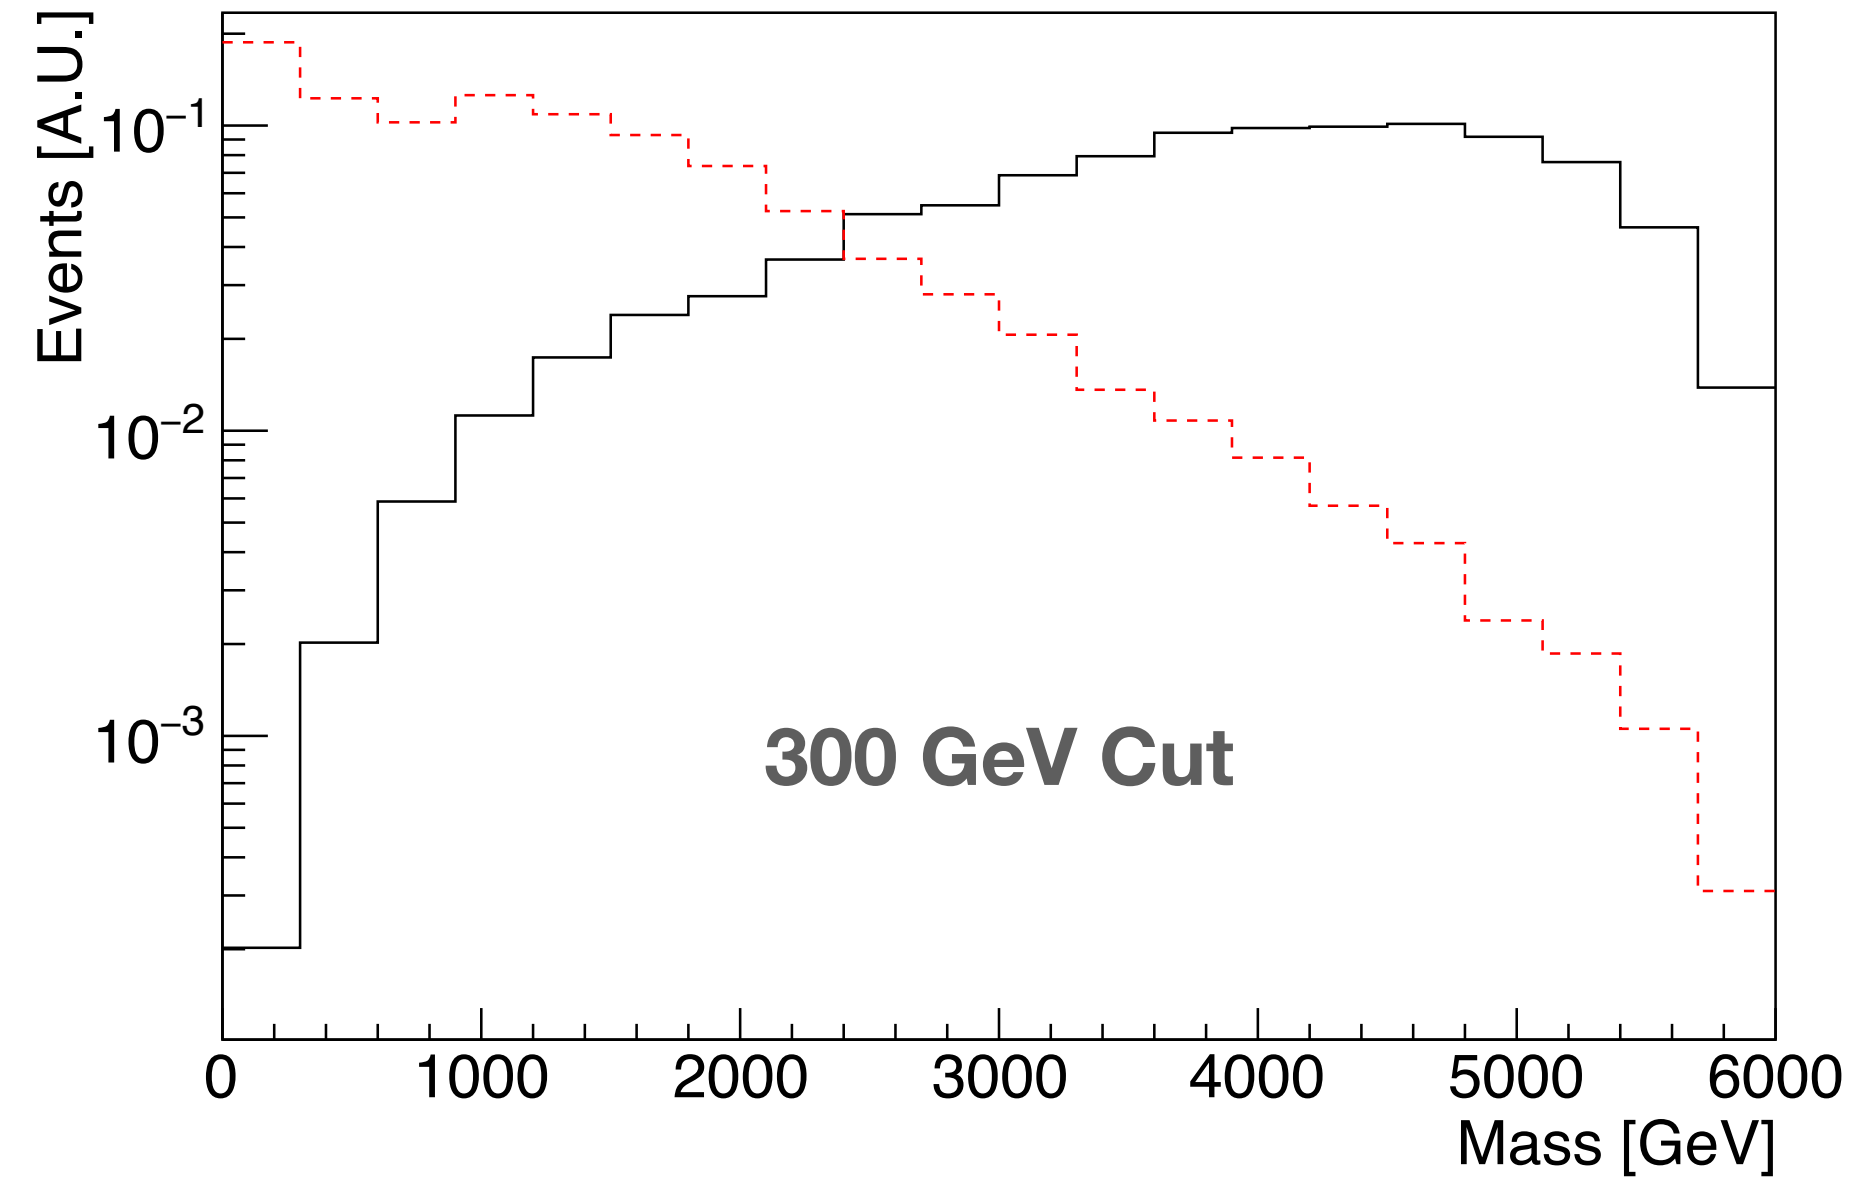

Mumu Channel Update

Connor Waits 5-24-22

Momentum Cuts on Truth W's

Black: INT+QUAD

Red: SM

pT Cuts on Truth W's
Black: INT+QUAD
Red: SM

Truth W momentum cut (GeV)	300	500	700	1000
INT+QUAD Efficiency	98.94%	96.94%	94.39%	88.02%
SM Efficiency	32.23%	16.26%	8.95%	3.90%

Cut	Lower Limit	Upper Limit
300	-0.0149497	0.00831912
500	-0.0151563	0.00833238
700	-0.0159539	0.00838483
1000	-0.020019	0.00858007

Truth W pT cut (GeV)	250	400	600
INT+QUAD Efficiency	92.76%	86.93%	77.81%
SM Efficiency	4.54%	1.31%	0.34%