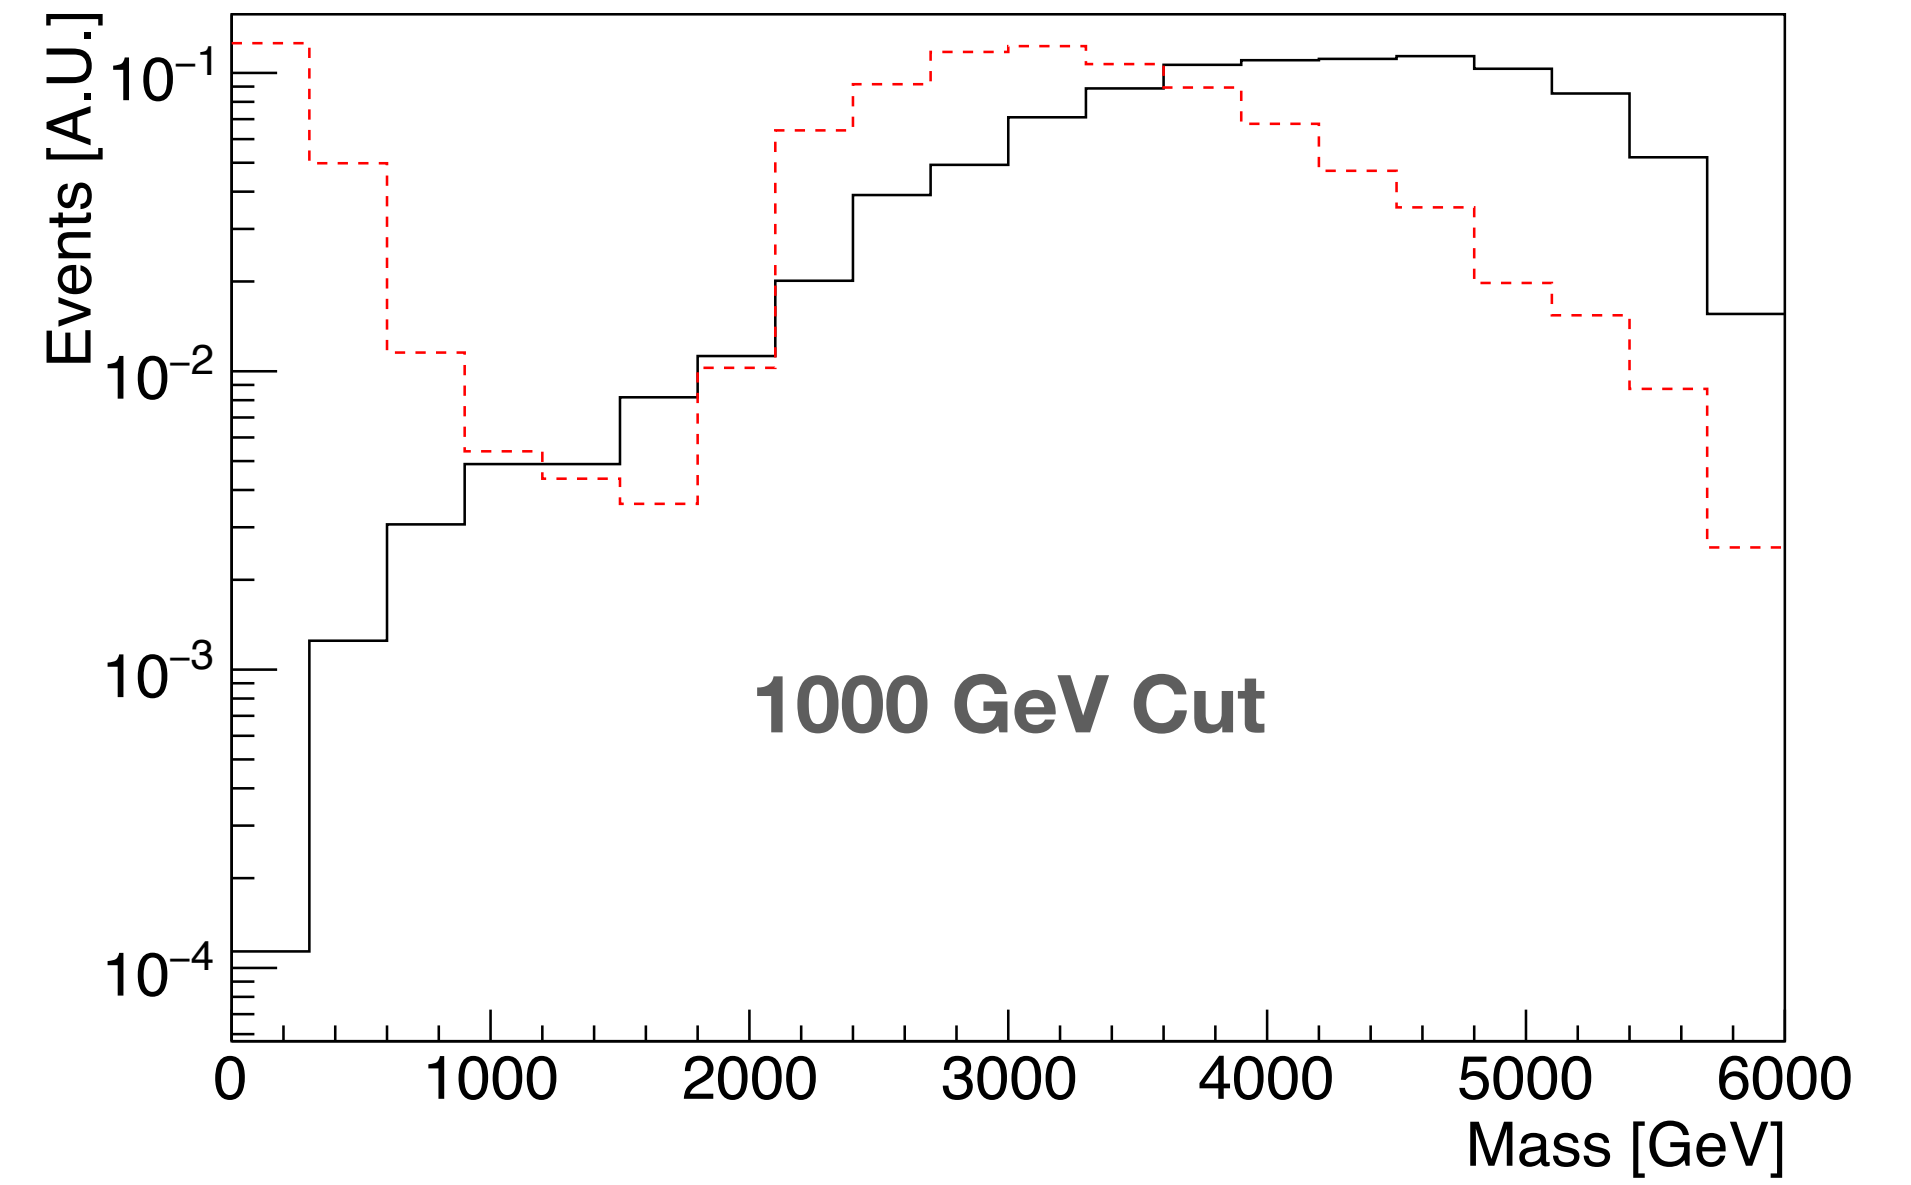

Mumu Channel Update

Connor Waits 5-24-22

Momentum Cuts on Truth W's

Black: INT+QUAD

Red: SM

pT Cuts on Truth W's
Black: INT+QUAD
Red: SM

Truth W momentum cut (GeV)	300	500	700	1000
INT+QUAD Efficiency	98.94%	96.94%	94.39%	88.02%
SM Efficiency	32.23%	16.26%	8.95%	3.90%

Cut	Lower Limit	Upper Limit
300	-0.0149497	0.00831912
500	-0.0151563	0.00833238
700	-0.0159539	0.00838483
1000	-0.020019	0.00858007

Truth W pT cut (GeV)	250	400	600
INT+QUAD Efficiency	92.76%	86.93%	77.81%
SM Efficiency	4.54%	1.31%	0.34%