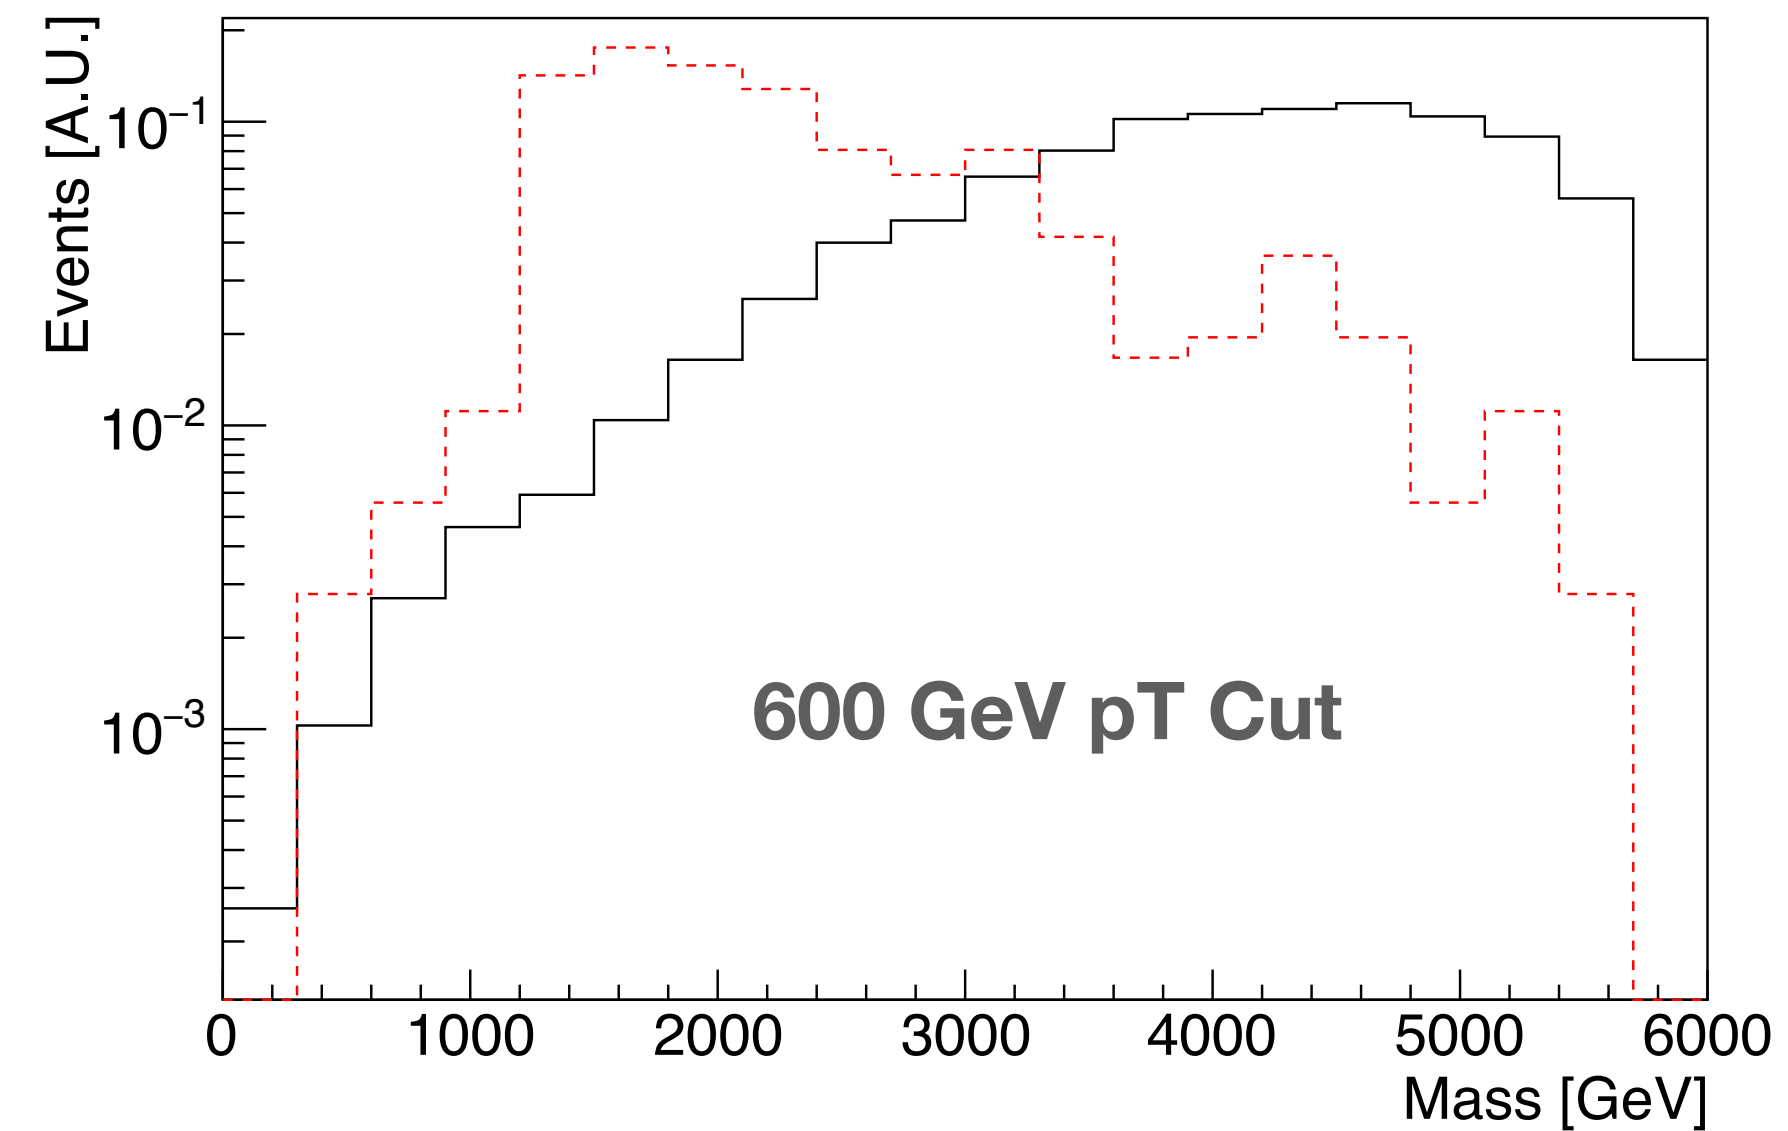

Mumu Channel Update

Connor Waits 5-24-22

Momentum Cuts on Truth W's

Black: INT+QUAD

Red: SM

pT Cuts on Truth W's
Black: INT+QUAD
Red: SM

Truth W momentum cut (GeV)	300	500	700	1000
INT+QUAD Efficiency	98.94%	96.94%	94.39%	88.02%
SM Efficiency	32.23%	16.26%	8.95%	3.90%

Cut	Lower Limit	Upper Limit
300	-0.0149497	0.00831912
500	-0.0151563	0.00833238
700	-0.0159539	0.00838483
1000	-0.020019	0.00858007

Truth W pT cut (GeV)	250	400	600
INT+QUAD Efficiency	92.76%	86.93%	77.81%
SM Efficiency	4.54%	1.31%	0.34%

Cut (pT)	Lower Limit	Upper Limit
250	-0.0072409	0.00468749
400	-0.0064587	0.00405669
600	-0.005271	0.00359381