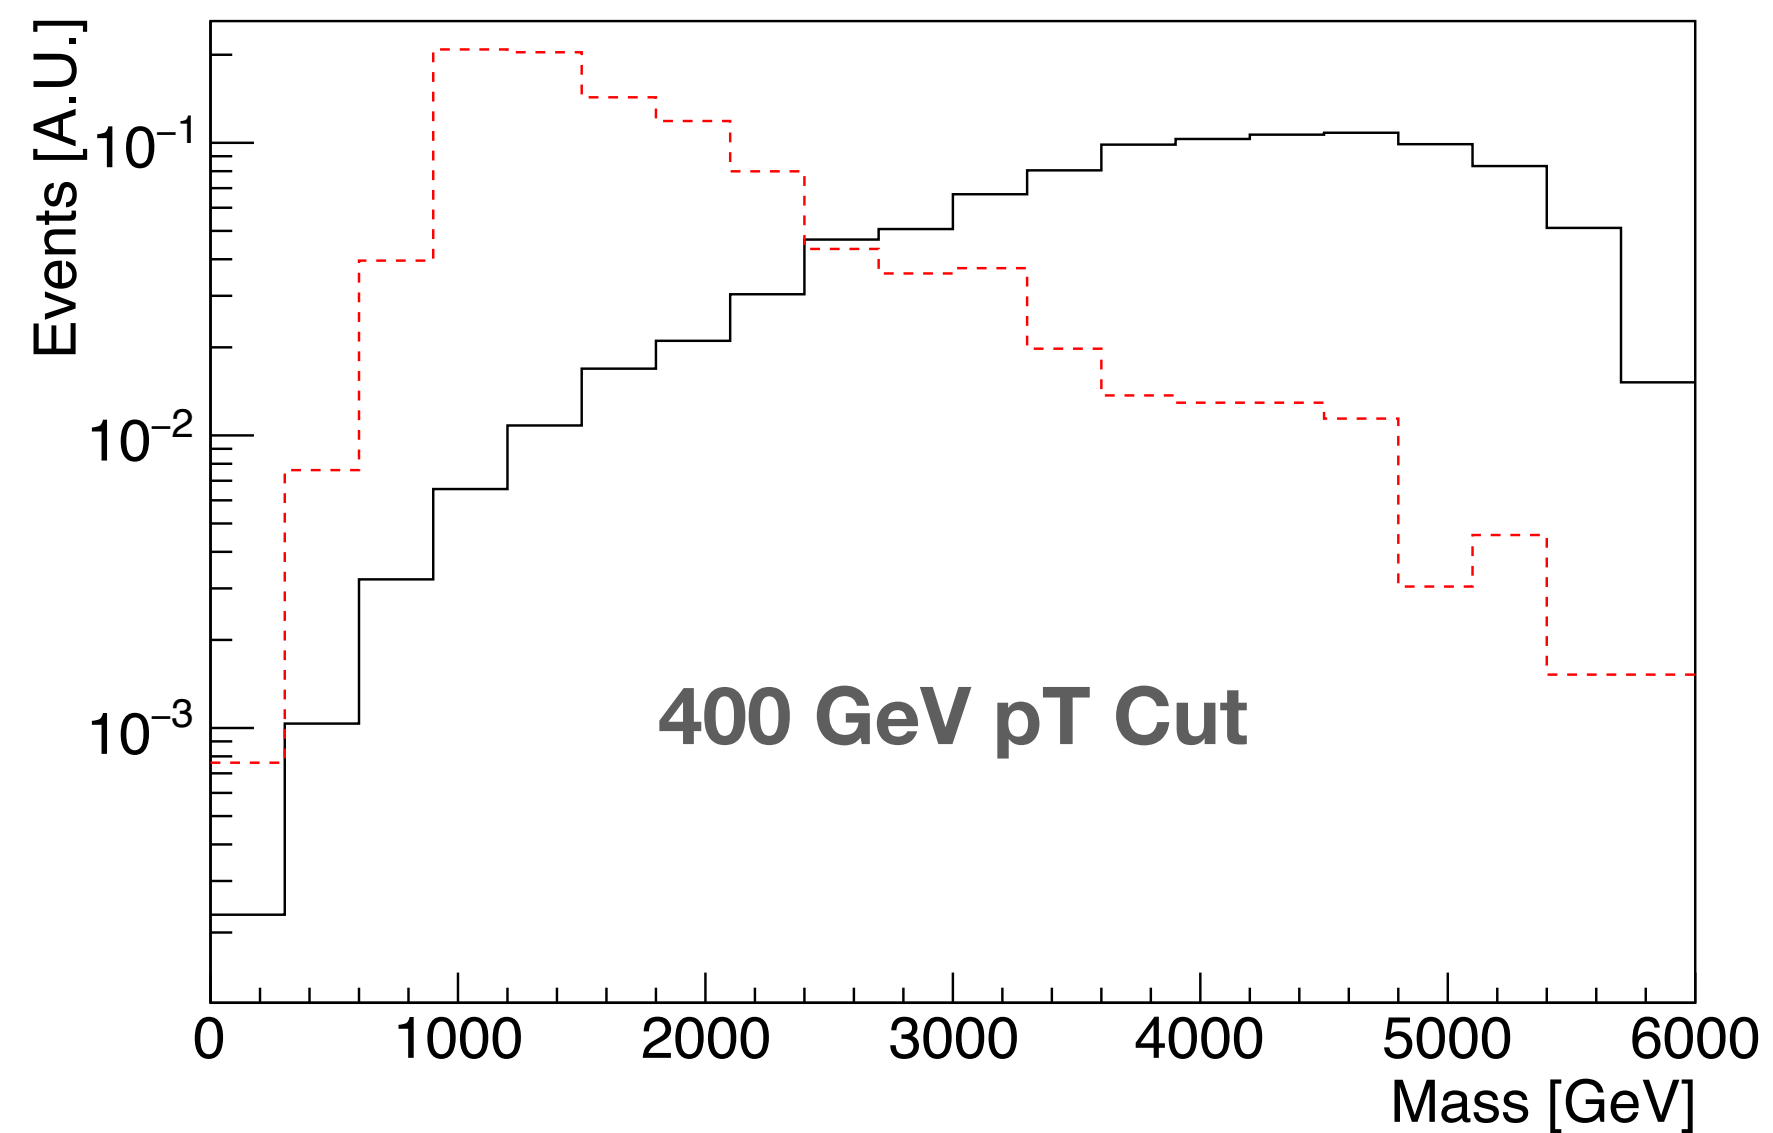

Mumu Channel Update

Connor Waits 5-24-22

Momentum Cuts on Truth W's

Black: INT+QUAD

Red: SM

pT Cuts on Truth W's
Black: INT+QUAD
Red: SM

Truth W momentum cut (GeV)	300	500	700	1000
INT+QUAD Efficiency	98.94%	96.94%	94.39%	88.02%
SM Efficiency	32.23%	16.26%	8.95%	3.90%

Cut	Lower Limit	Upper Limit
300	-0.0149497	0.00831912
500	-0.0151563	0.00833238
700	-0.0159539	0.00838483
1000	-0.020019	0.00858007

Truth W pT cut (GeV)	250	400	600
INT+QUAD Efficiency	92.76%	86.93%	77.81%
SM Efficiency	4.54%	1.31%	0.34%

Cut (pT)	Lower Limit	Upper Limit
250	-0.0072409	0.00468749
400	-0.0064587	0.00405669
600	-0.005271	0.00359381