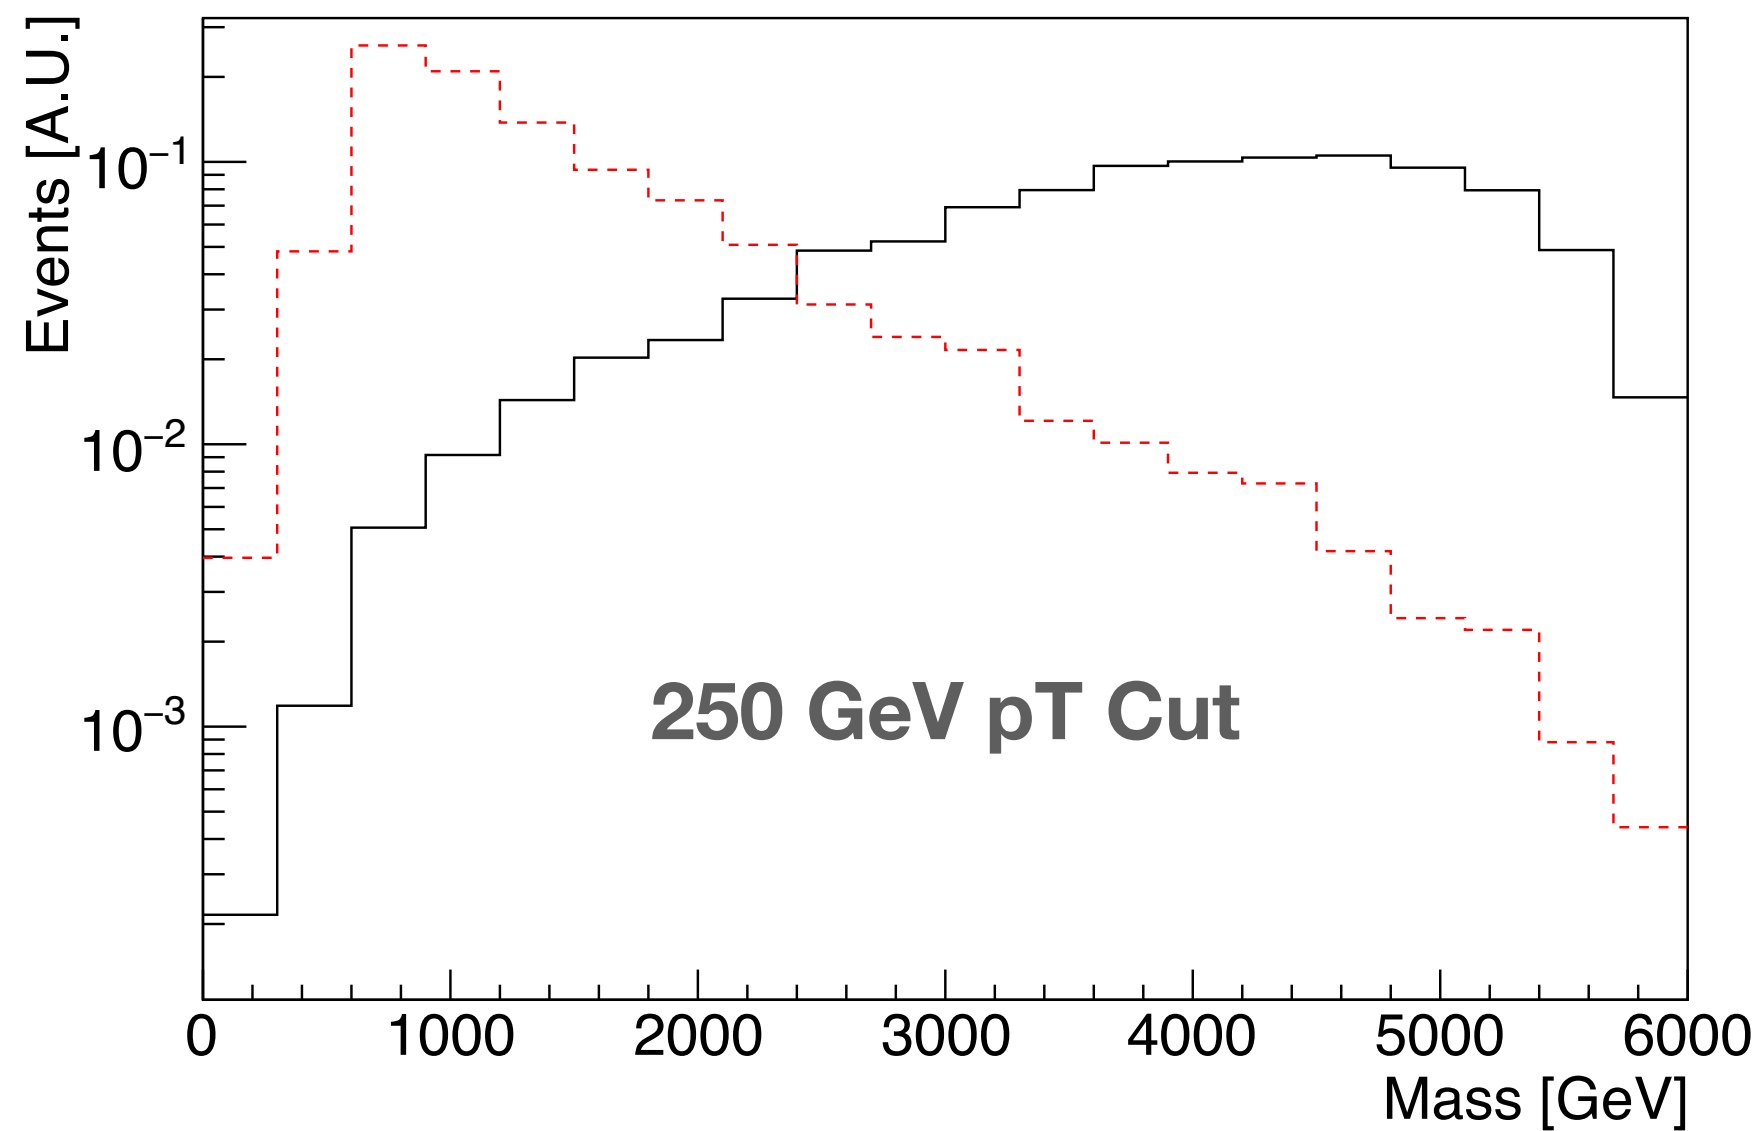

Mumu Channel Update

Connor Waits 5-24-22

Momentum Cuts on Truth W's

Black: INT+QUAD

Red: SM

pT Cuts on Truth W's
Black: INT+QUAD
Red: SM

Truth W momentum cut (GeV)	300	500	700	1000
INT+QUAD Efficiency	98.94%	96.94%	94.39%	88.02%
SM Efficiency	32.23%	16.26%	8.95%	3.90%

Cut	Lower Limit	Upper Limit
300	-0.0149497	0.00831912
500	-0.0151563	0.00833238
700	-0.0159539	0.00838483
1000	-0.020019	0.00858007

Truth W pT cut (GeV)	250	400	600
INT+QUAD Efficiency	92.76%	86.93%	77.81%
SM Efficiency	4.54%	1.31%	0.34%

Cut (pT)	Lower Limit	Upper Limit
250	-0.0072409	0.00468749
400	-0.0064587	0.00405669
600	-0.005271	0.00359381