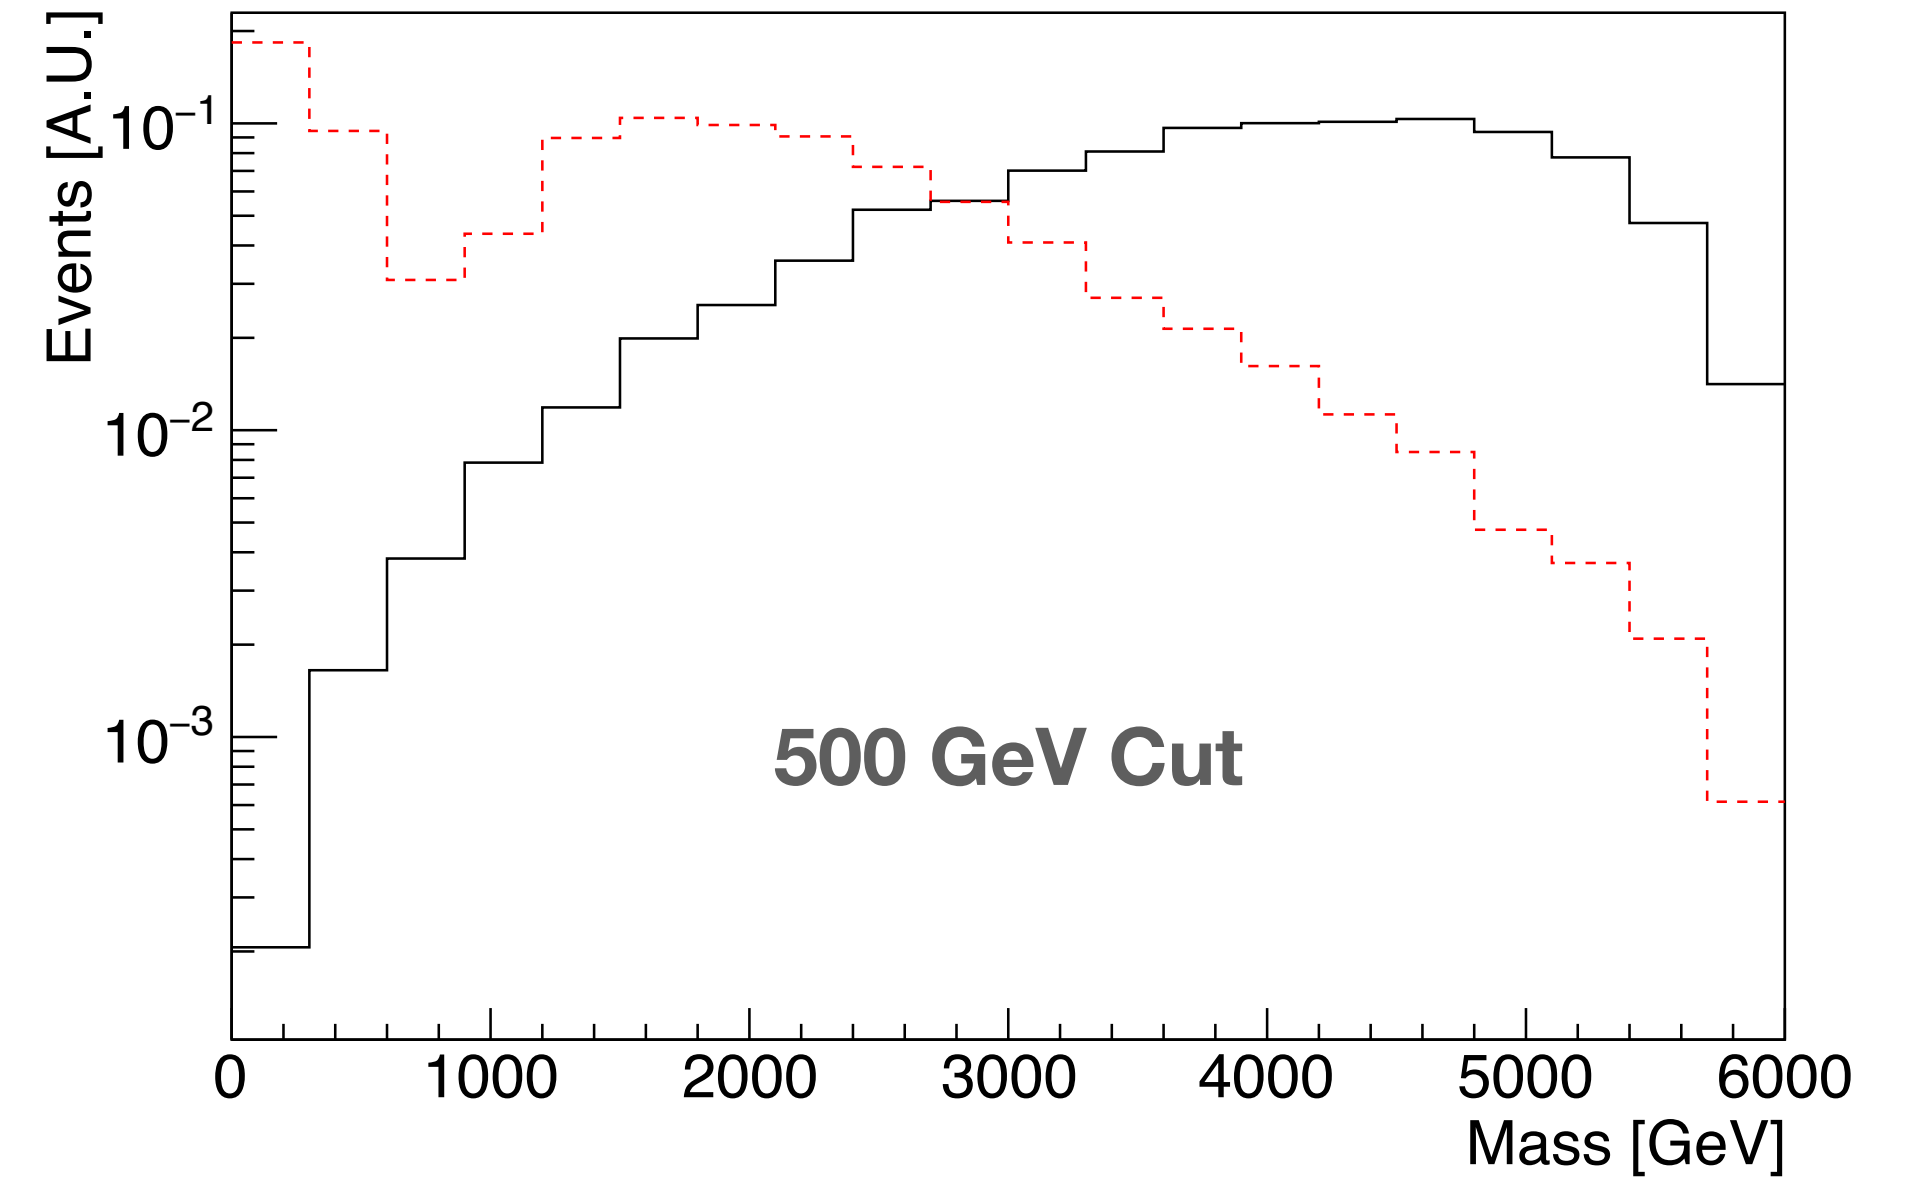

Mumu Channel Update

Connor Waits 5-24-22

Momentum Cuts on Truth W's

Black: INT+QUAD

Red: SM

pT Cuts on Truth W's
Black: INT+QUAD
Red: SM

Truth W momentum cut (GeV)	300	500	700	1000
INT+QUAD Efficiency	98.94%	96.94%	94.39%	88.02%
SM Efficiency	32.23%	16.26%	8.95%	3.90%

Cut	Lower Limit	Upper Limit
300	-0.0149497	0.00831912
500	-0.0151563	0.00833238
700	-0.0159539	0.00838483
1000	-0.020019	0.00858007

Truth W pT cut (GeV)	250	400	600
INT+QUAD Efficiency	92.76%	86.93%	77.81%
SM Efficiency	4.54%	1.31%	0.34%

Cut (pT)	Lower Limit	Upper Limit
250	-0.0072409	0.00468749
400	-0.0064587	0.00405669
600	-0.005271	0.00359381