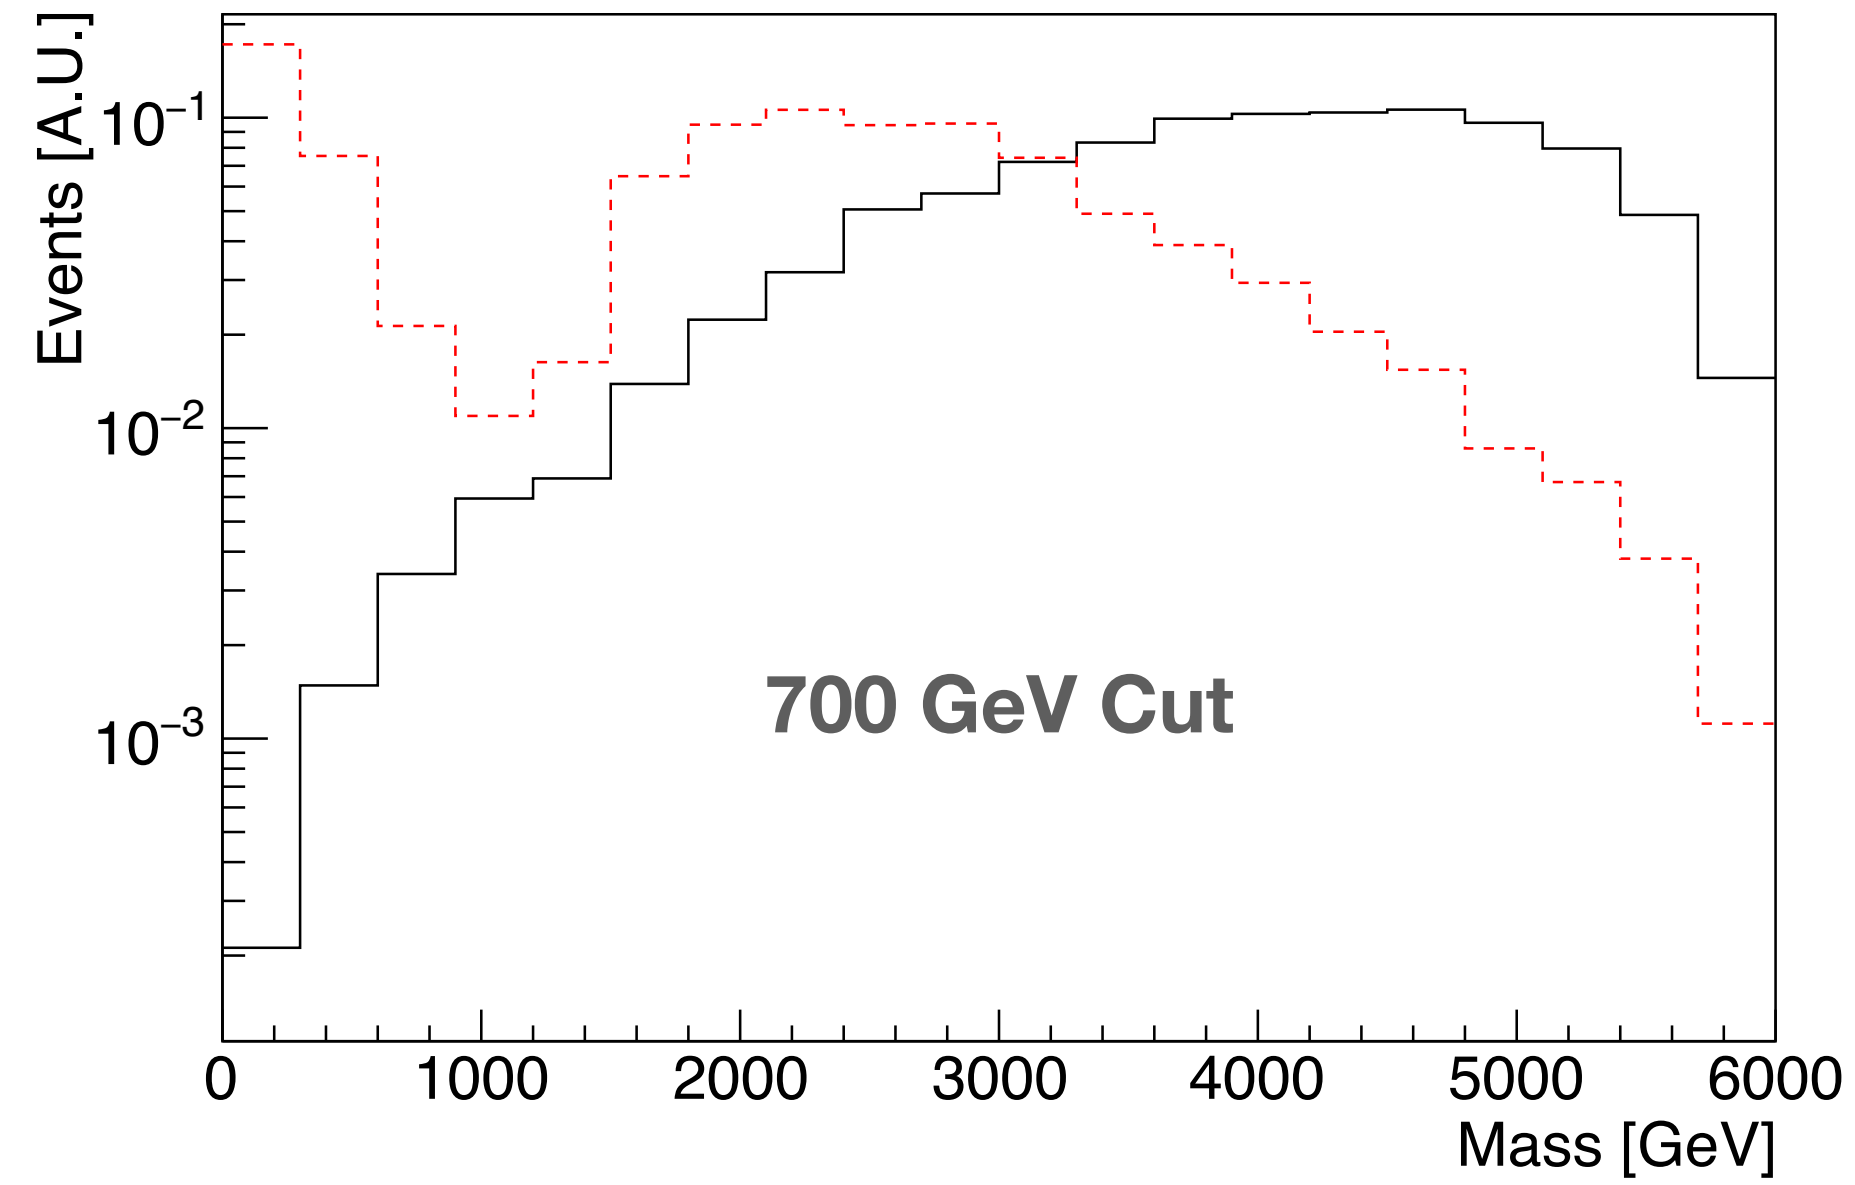

Mumu Channel Update

Connor Waits 5-24-22

Momentum Cuts on Truth W's

Black: INT+QUAD

Red: SM

pT Cuts on Truth W's
Black: INT+QUAD
Red: SM

Truth W momentum cut (GeV)	300	500	700	1000
INT+QUAD Efficiency	98.94%	96.94%	94.39%	88.02%
SM Efficiency	32.23%	16.26%	8.95%	3.90%

Cut	Lower Limit	Upper Limit
300	-0.0149497	0.00831912
500	-0.0151563	0.00833238
700	-0.0159539	0.00838483
1000	-0.020019	0.00858007

Truth W pT cut (GeV)	250	400	600
INT+QUAD Efficiency	92.76%	86.93%	77.81%
SM Efficiency	4.54%	1.31%	0.34%