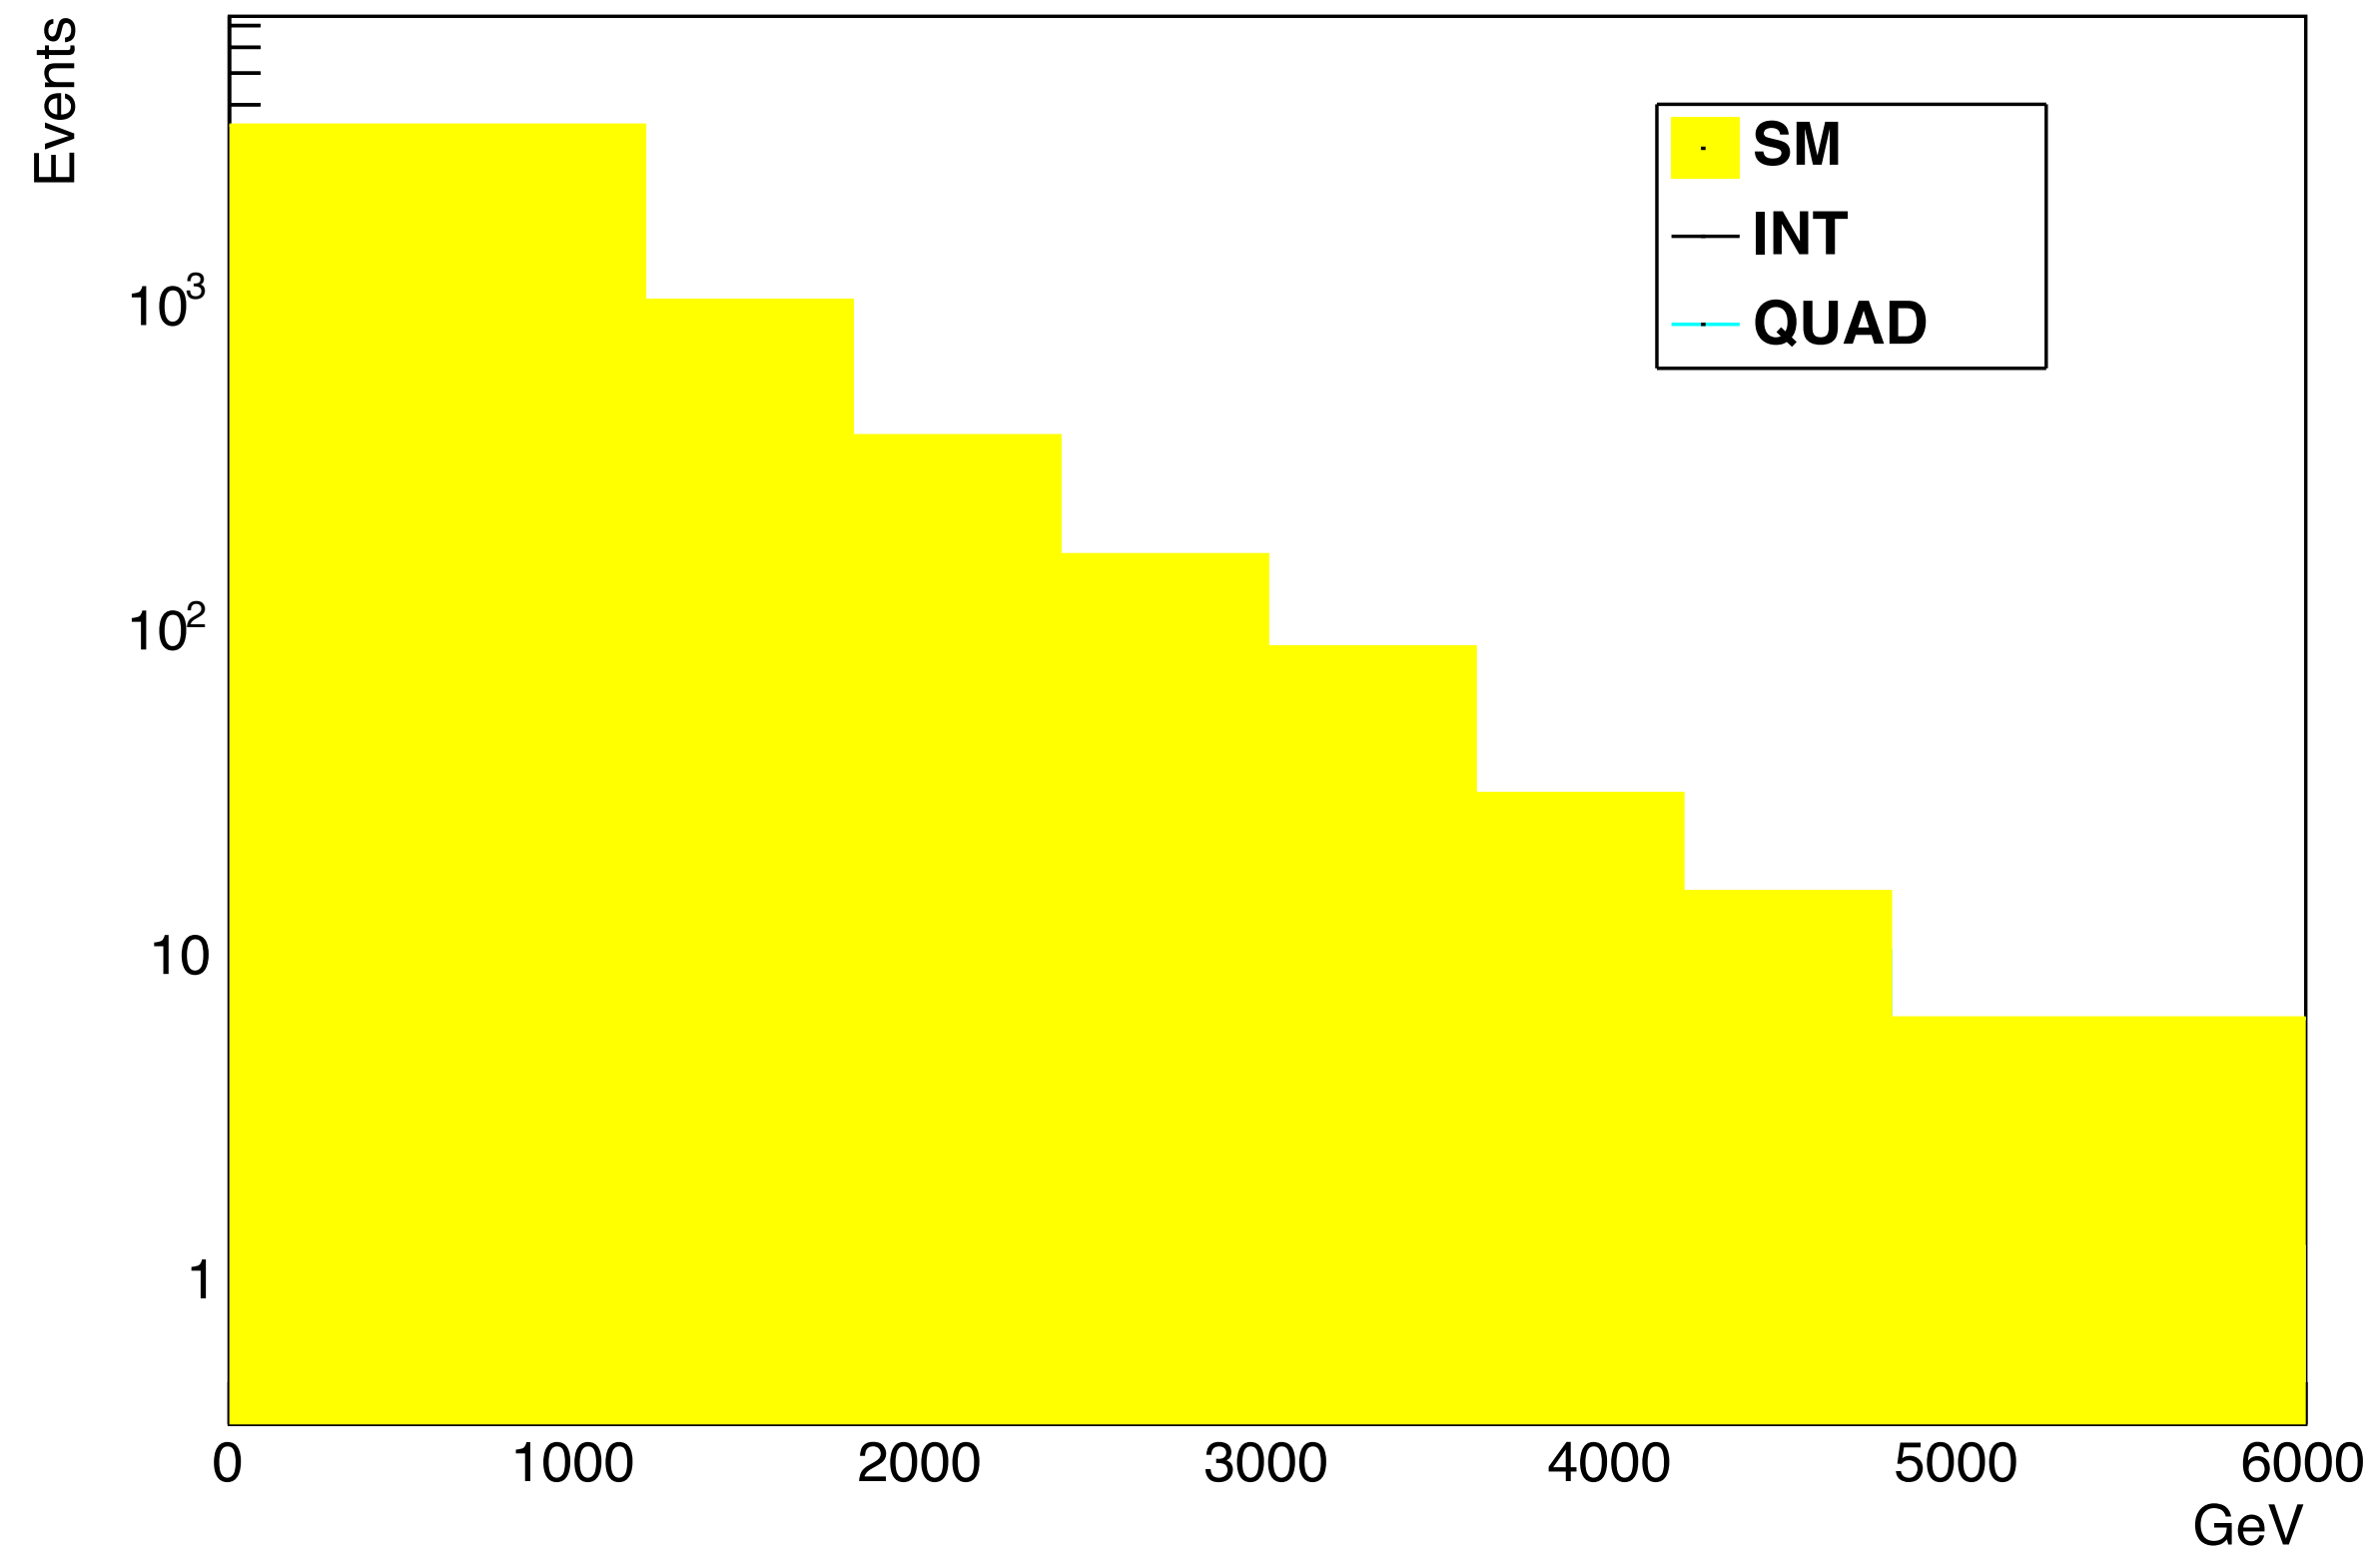

Mumu Channel Update

Connor Waits 10-11-22

6 TeV
INT scaled by 0.03, QUAD scaled by 0.03²

10TeV
INT scaled by 0.002, QUAD scaled by 0.002²

30 TeV
INT scaled by 0.0005, QUAD scaled by 0.0005²