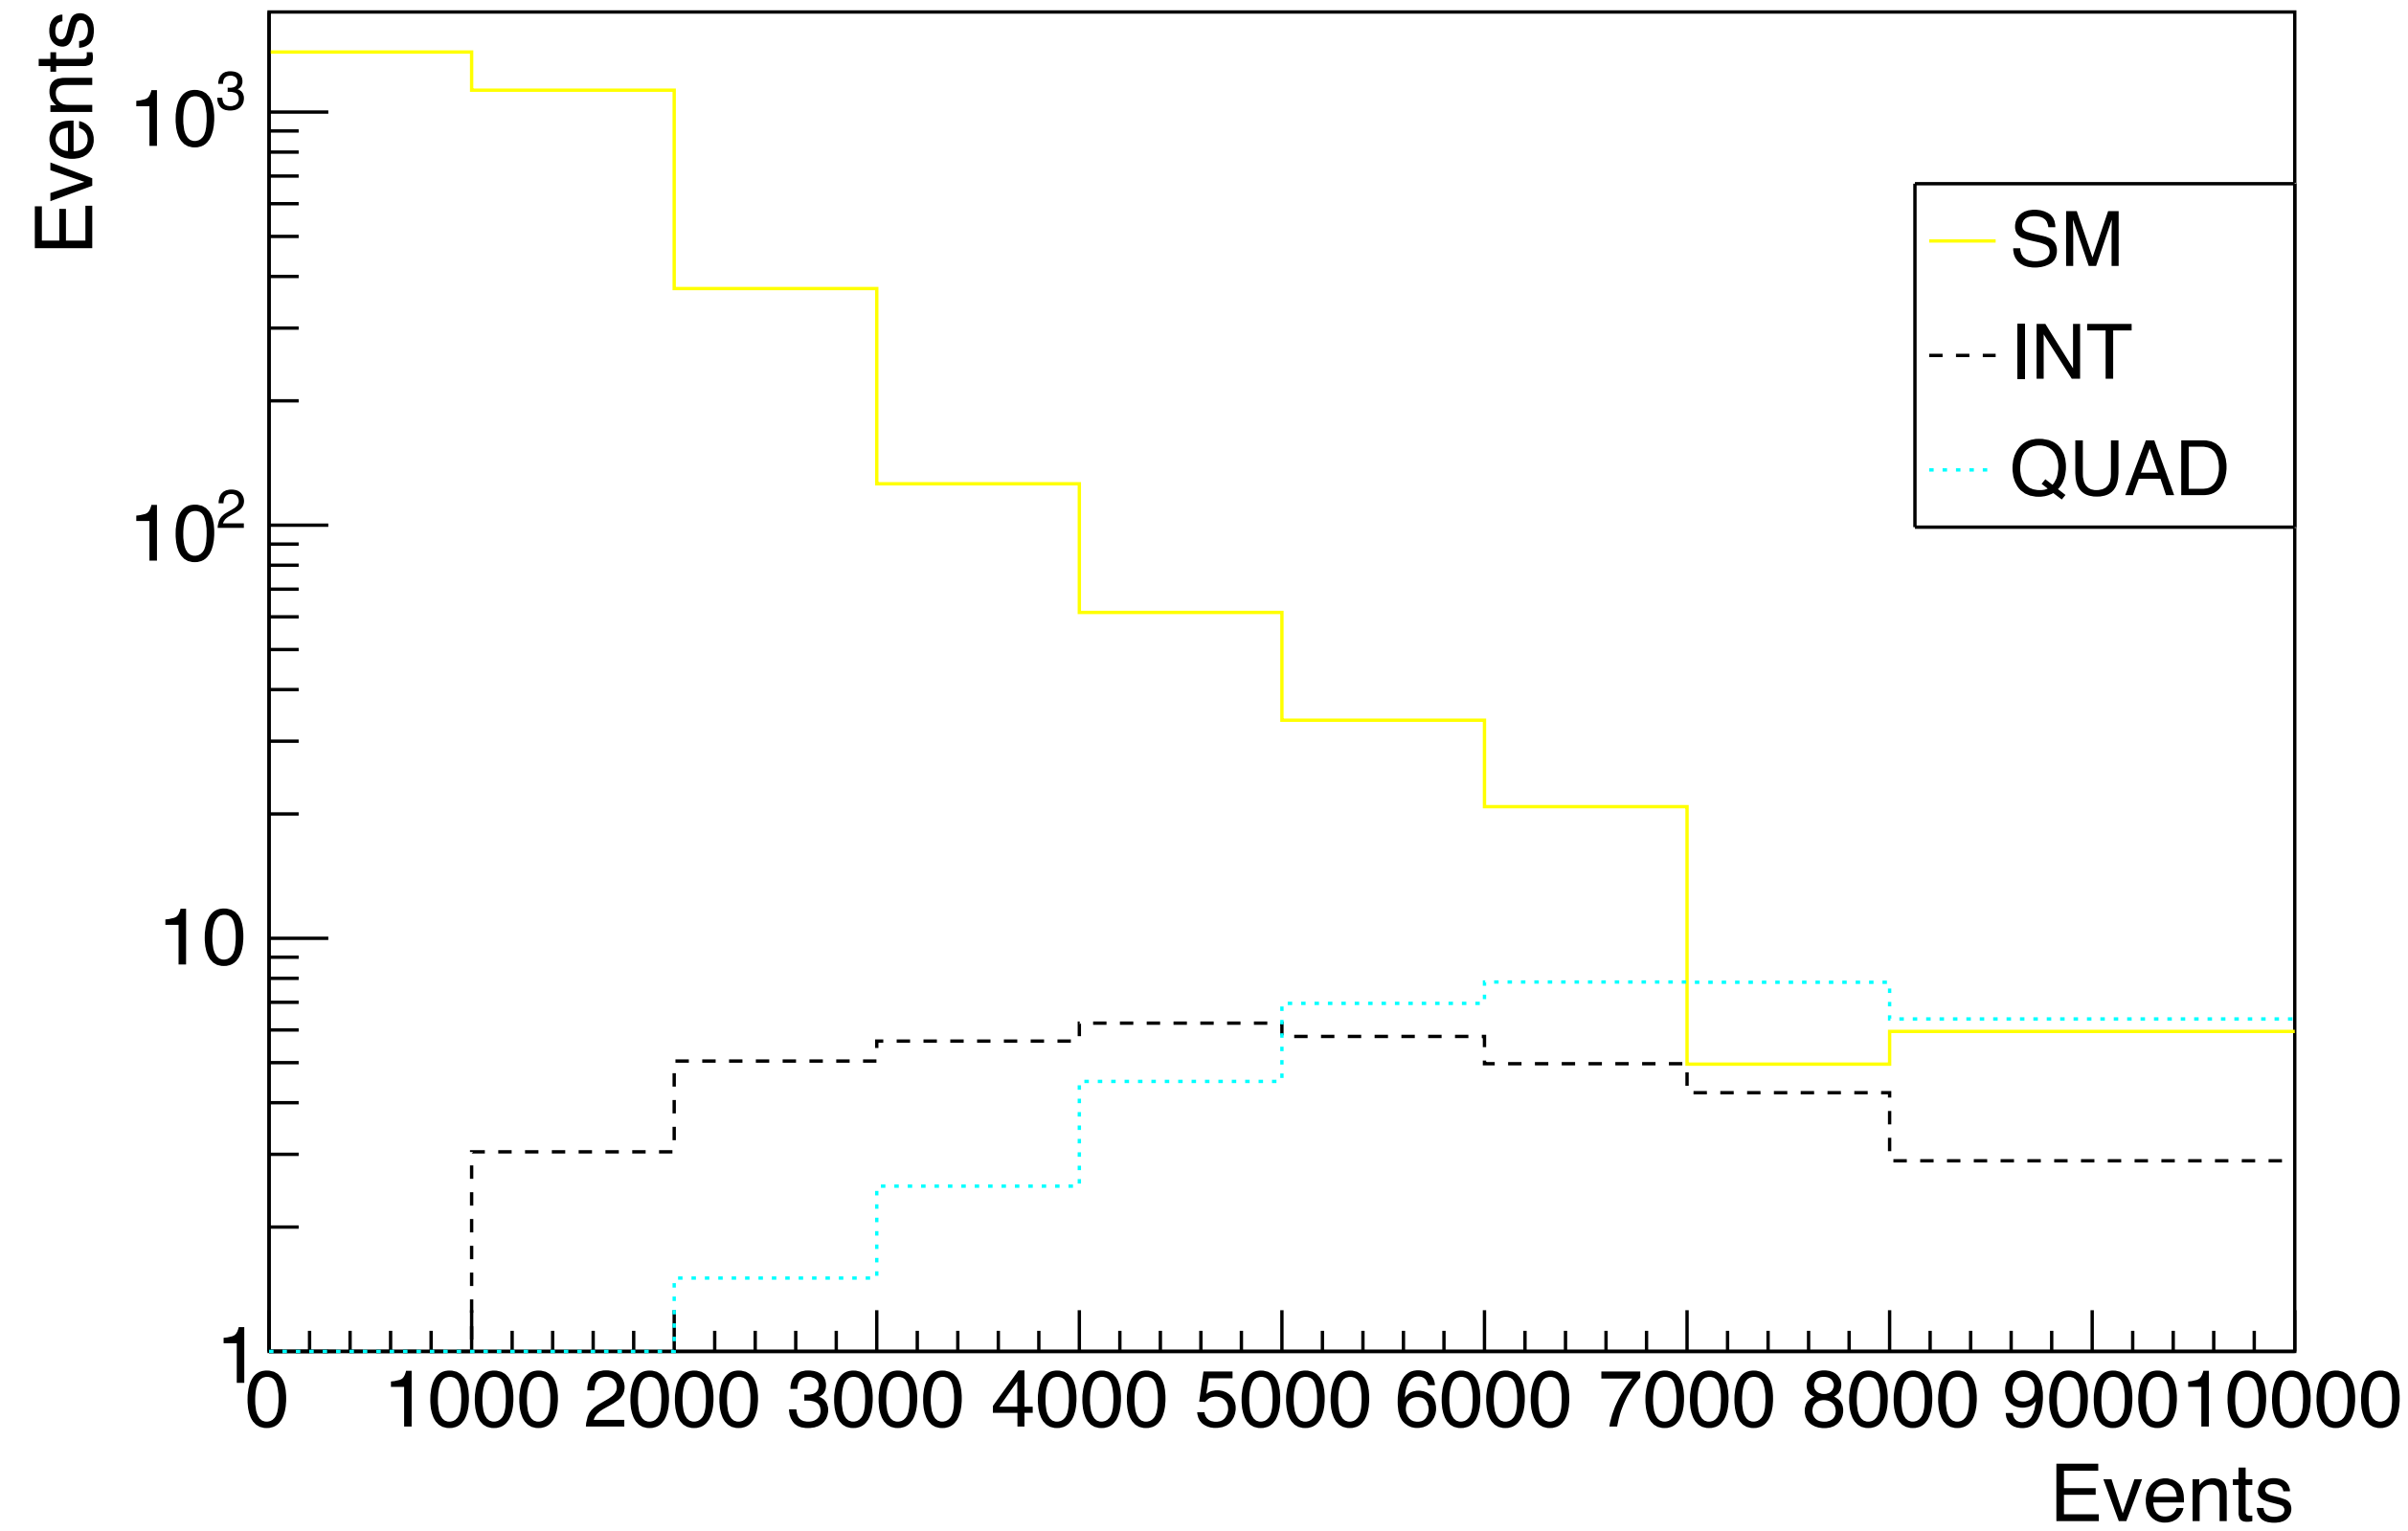

Mumu Channel Update

Connor Waits 10-11-22

6 TeV
INT scaled by 0.03, QUAD scaled by 0.03²

10TeV
INT scaled by 0.002, QUAD scaled by 0.002²

30 TeV
INT scaled by 0.0005, QUAD scaled by 0.0005²