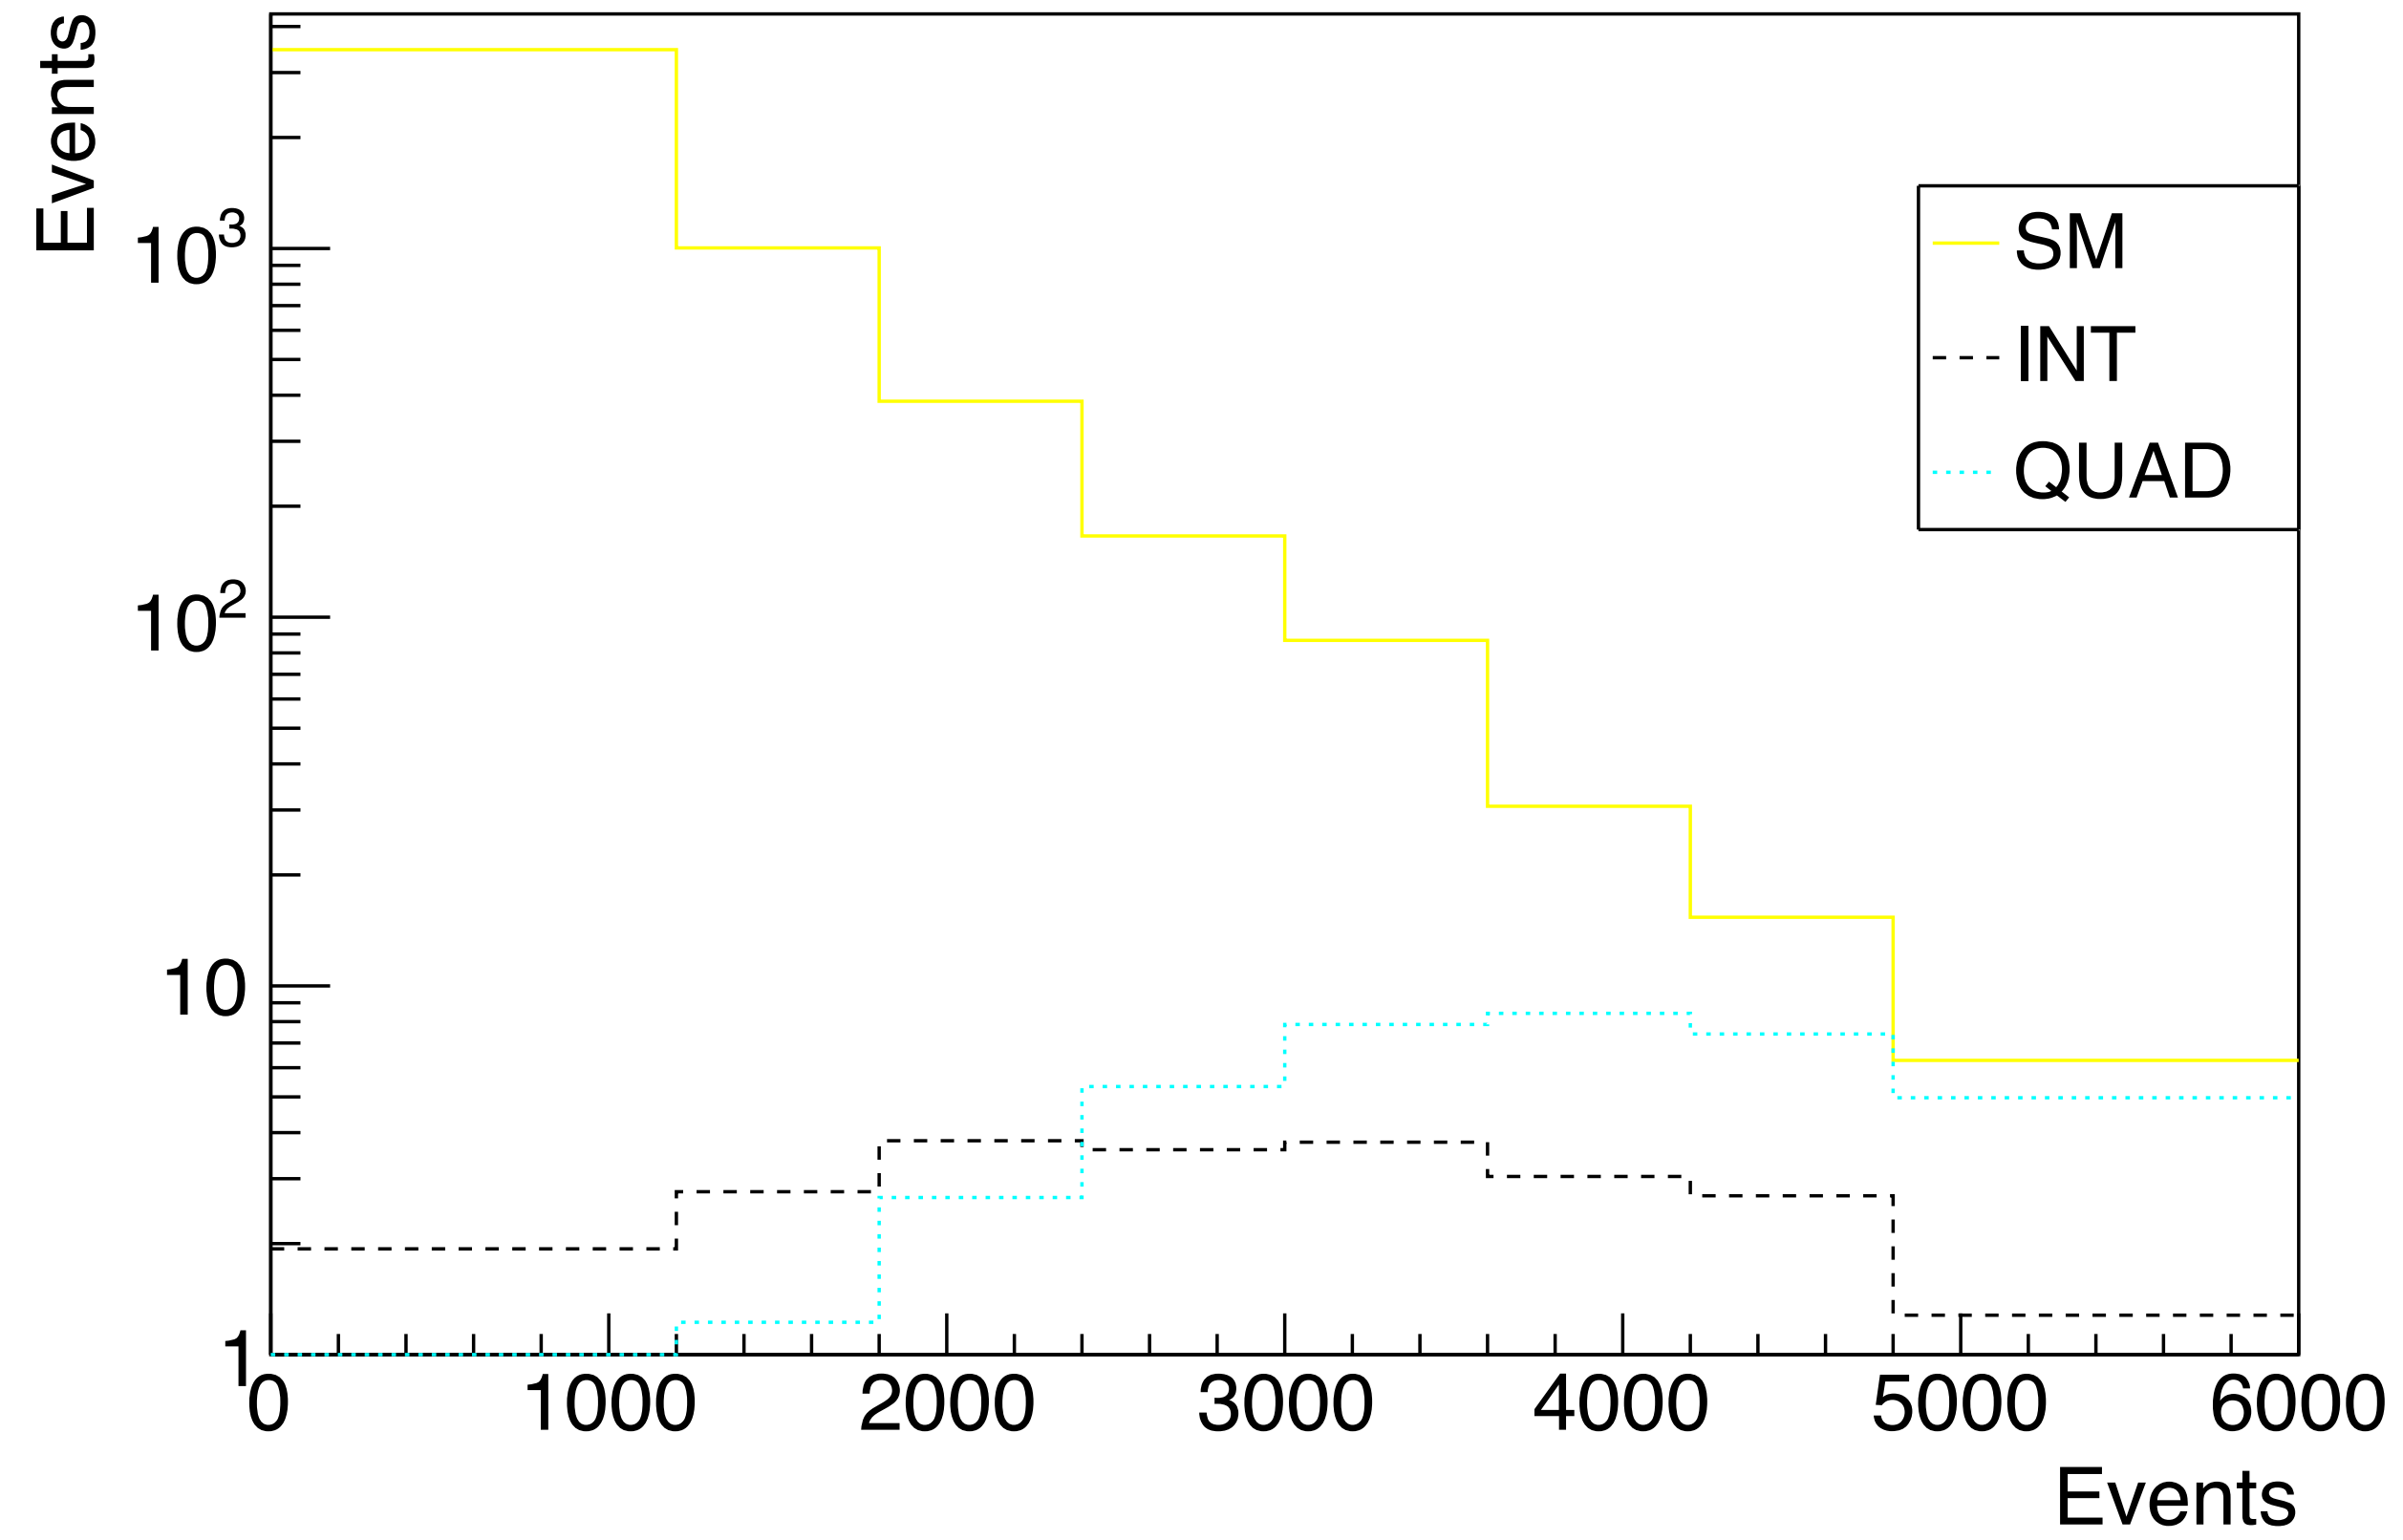

Mumu Channel Update

Connor Waits 10-11-22

6 TeV
INT scaled by 0.03, QUAD scaled by 0.03²

10TeV
INT scaled by 0.002, QUAD scaled by 0.002²

30 TeV
INT scaled by 0.0005, QUAD scaled by 0.0005²