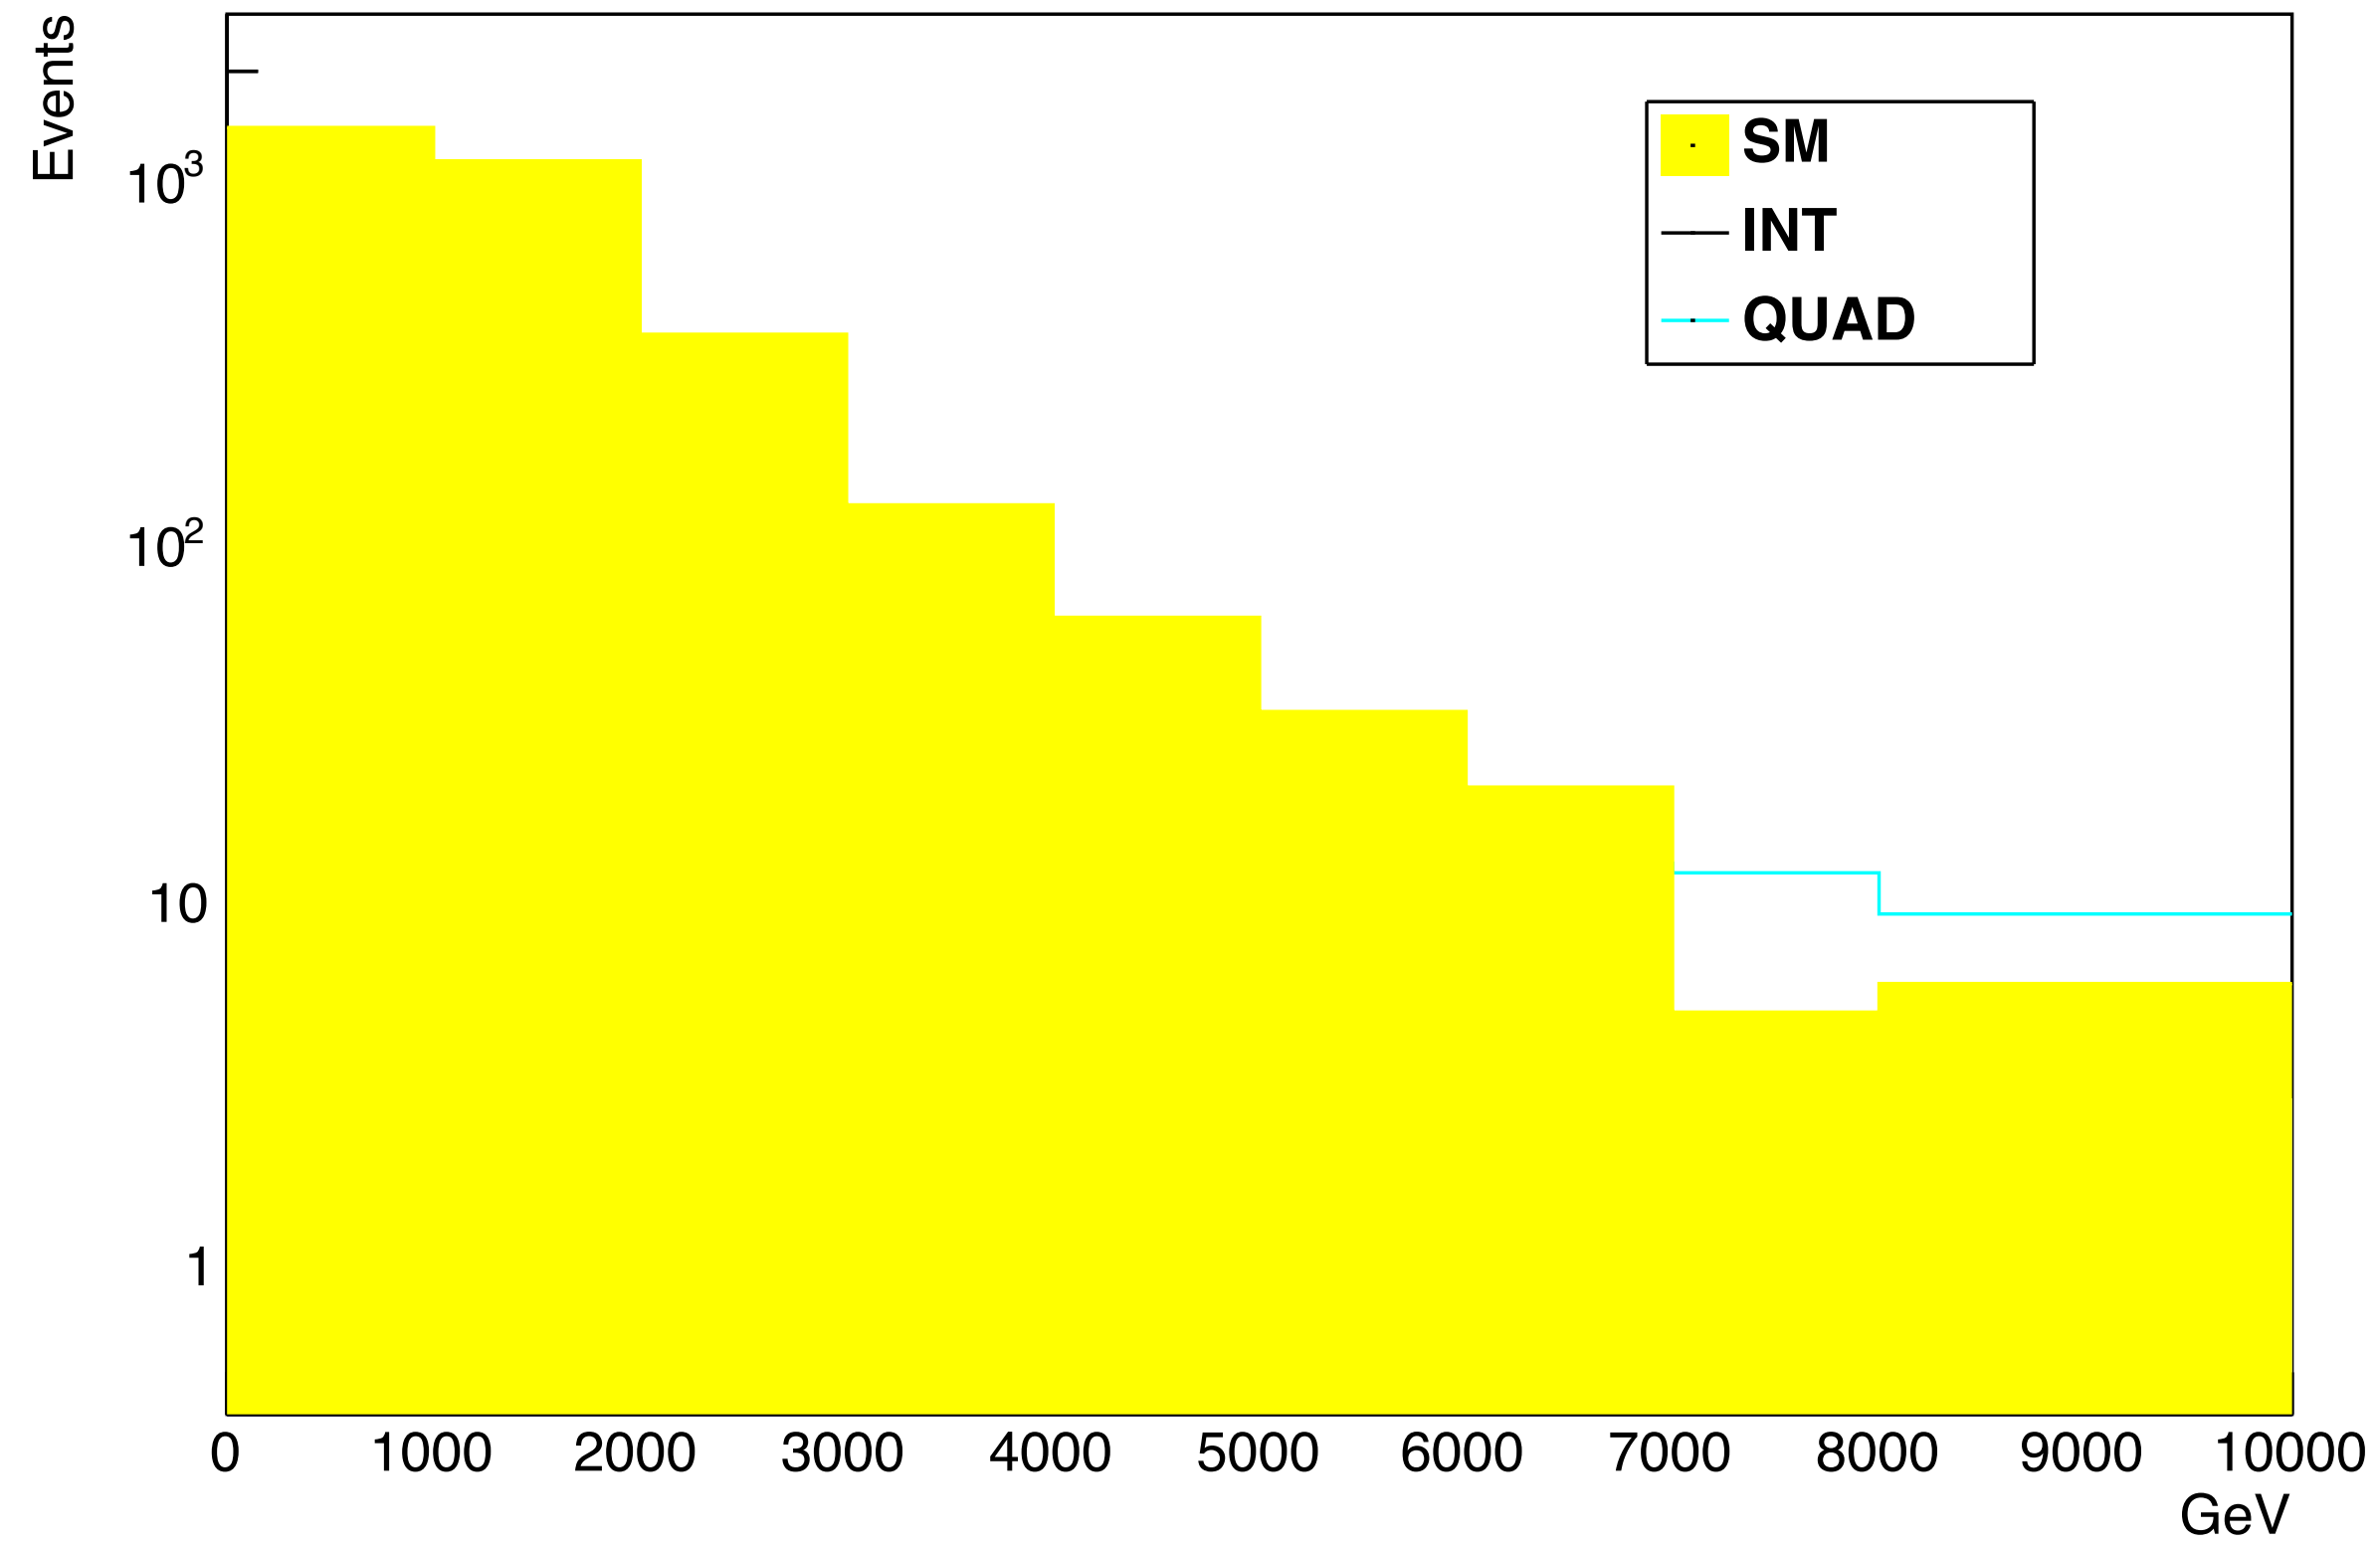

Mumu Channel Update

Connor Waits 10-11-22

6 TeV
INT scaled by 0.03, QUAD scaled by 0.03²

10TeV
INT scaled by 0.002, QUAD scaled by 0.002²

30 TeV
INT scaled by 0.0005, QUAD scaled by 0.0005²