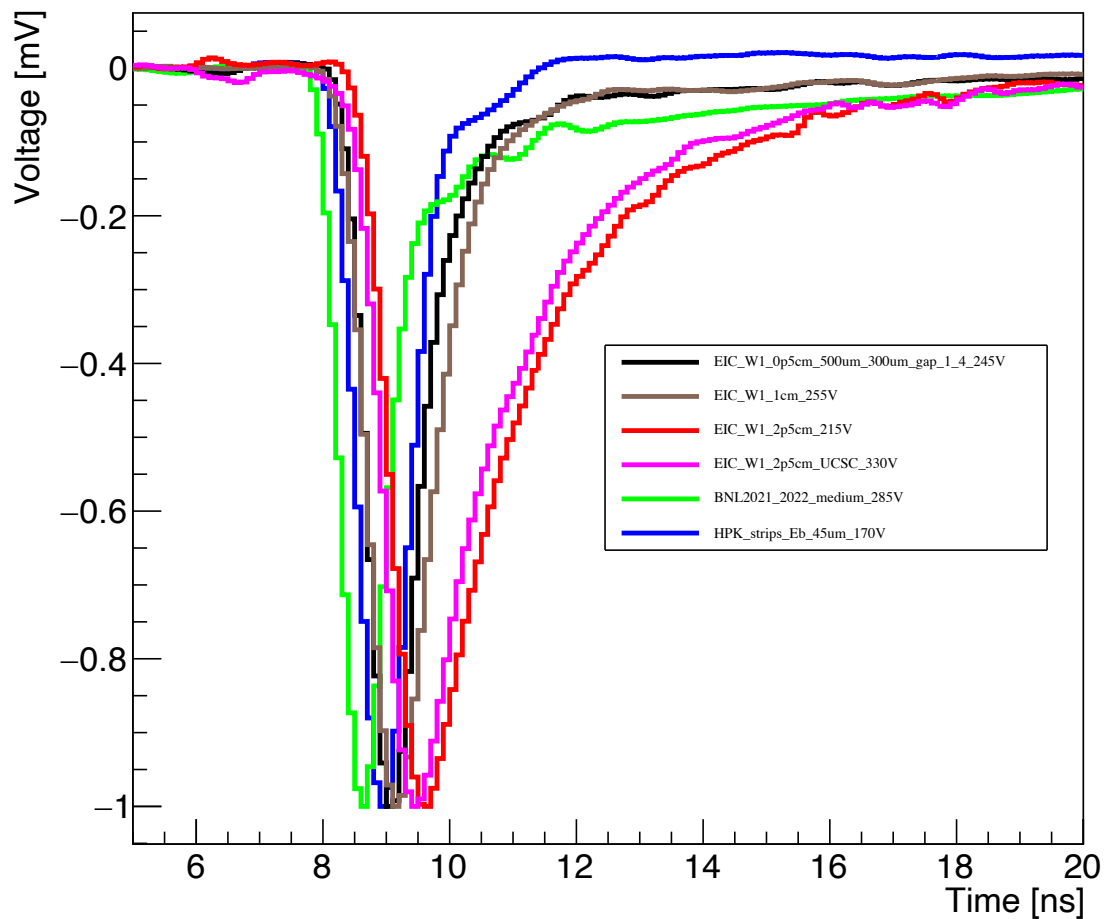

WaveForm : Channel 3

100K Events

Scaled with |Minimum|

waveProf3