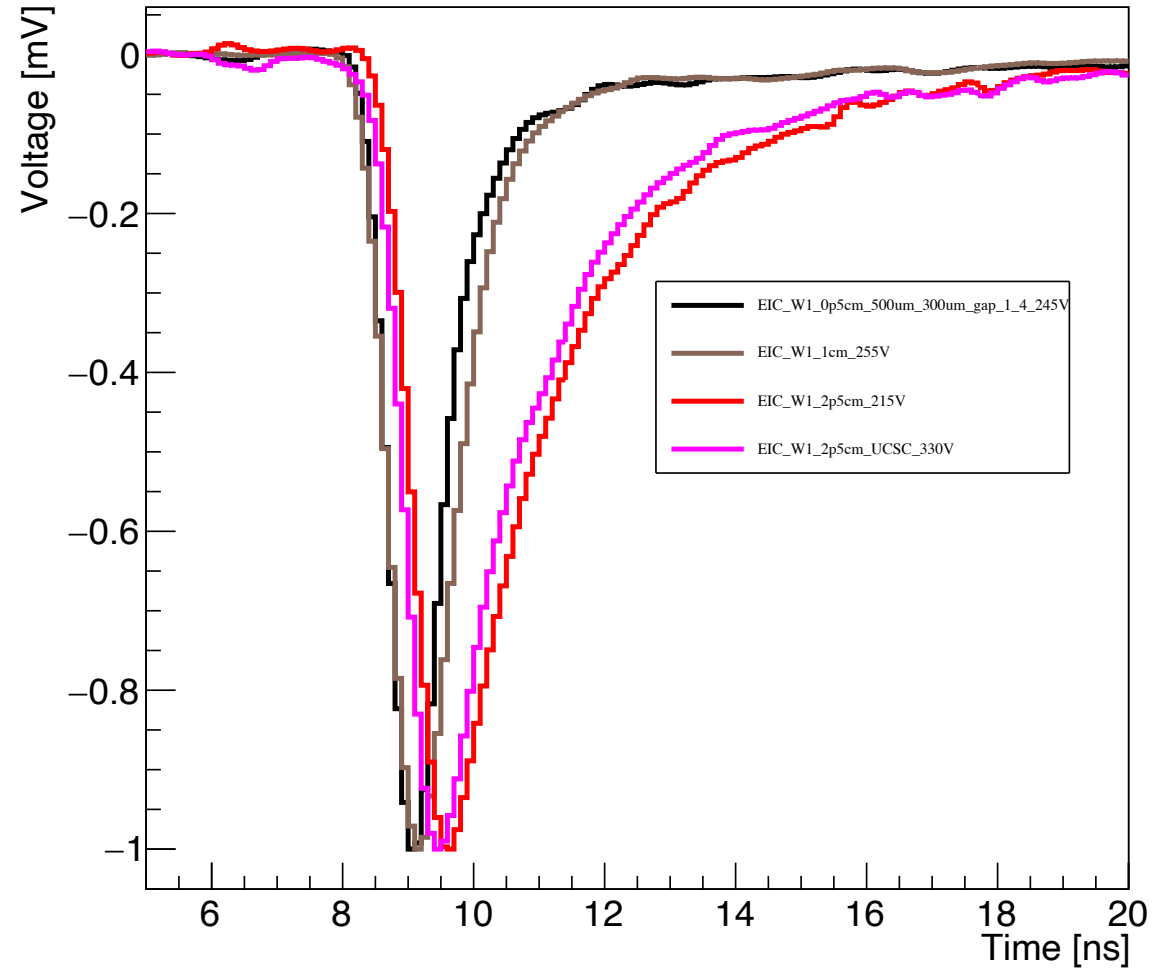

## 100K Events

Normalized

waveProf3

Scaled with |Norm Minimum|

waveProf3