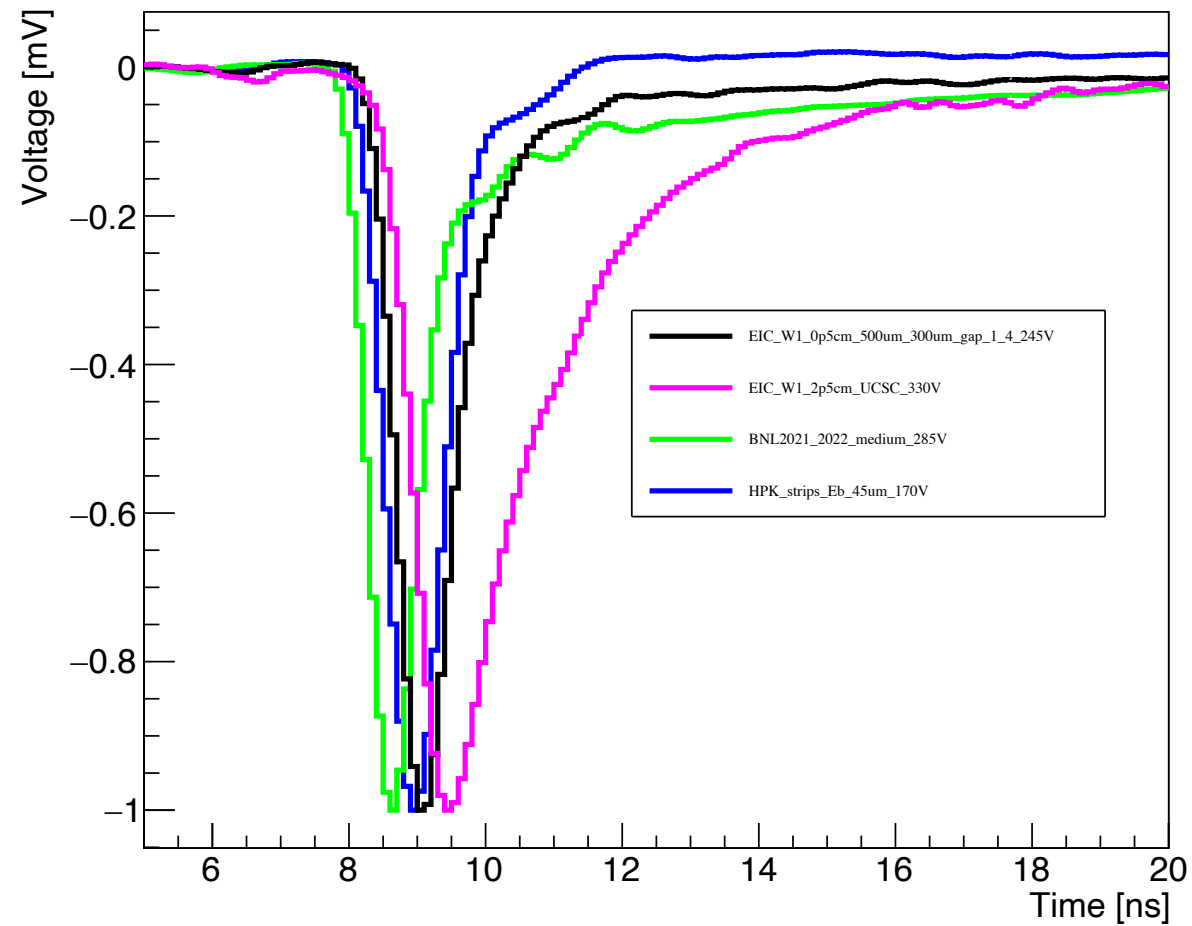

## 100K Events

Scaled with |Minimum|

waveProf3

waveProf3