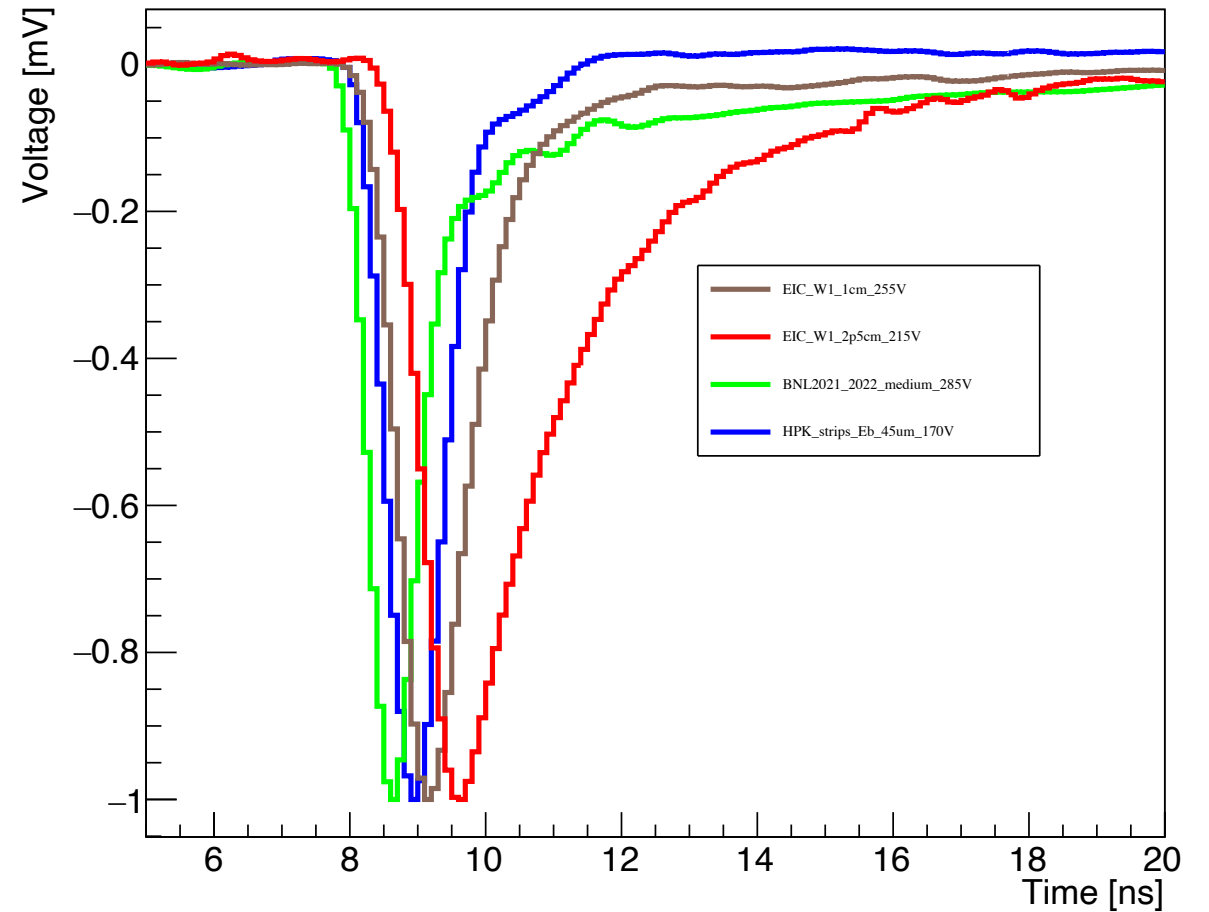

## 100K Events

Normalized

waveProf3

Scaled with |Norm Minimum|

waveProf3

WaveForm : Channel 3  
100K Events

Normalized

waveProf3