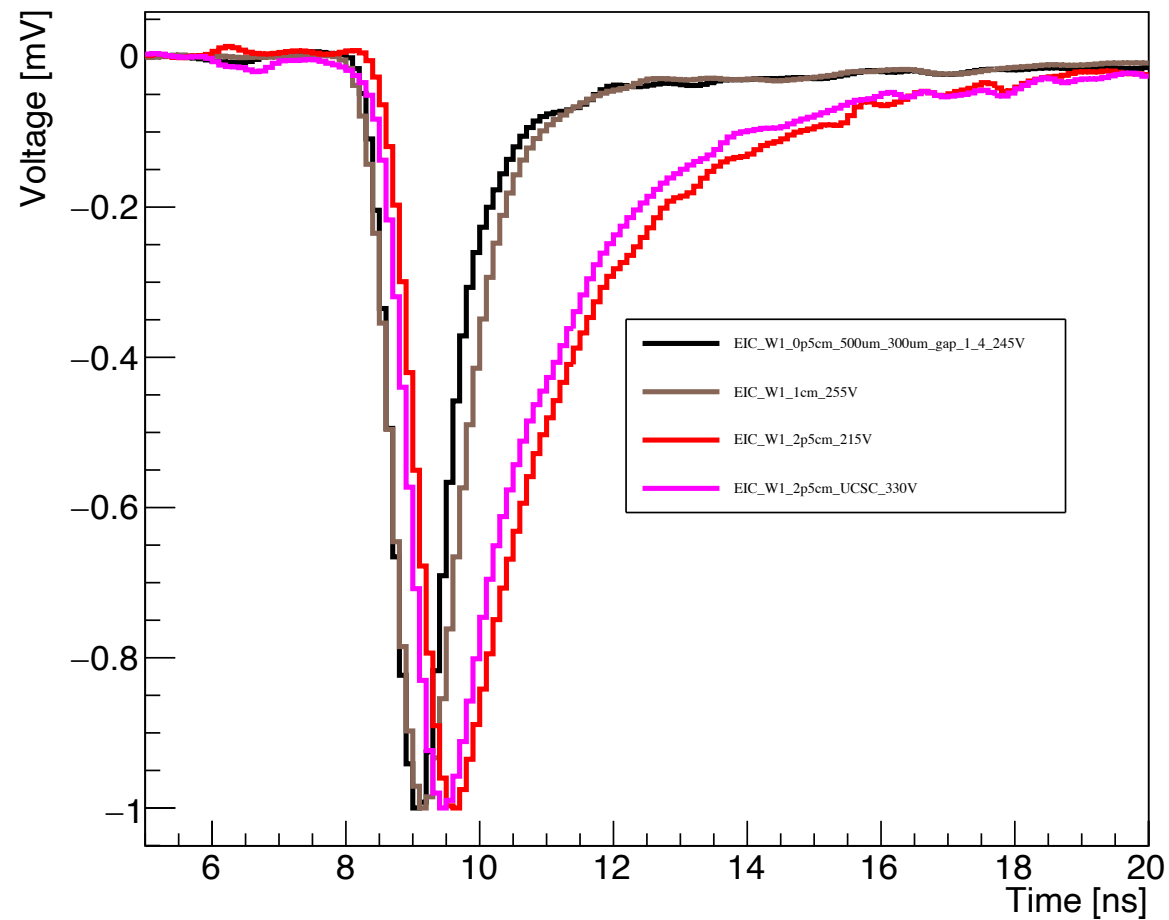

## 100K Events

Scaled with |Minimum|

waveProf3

waveProf3