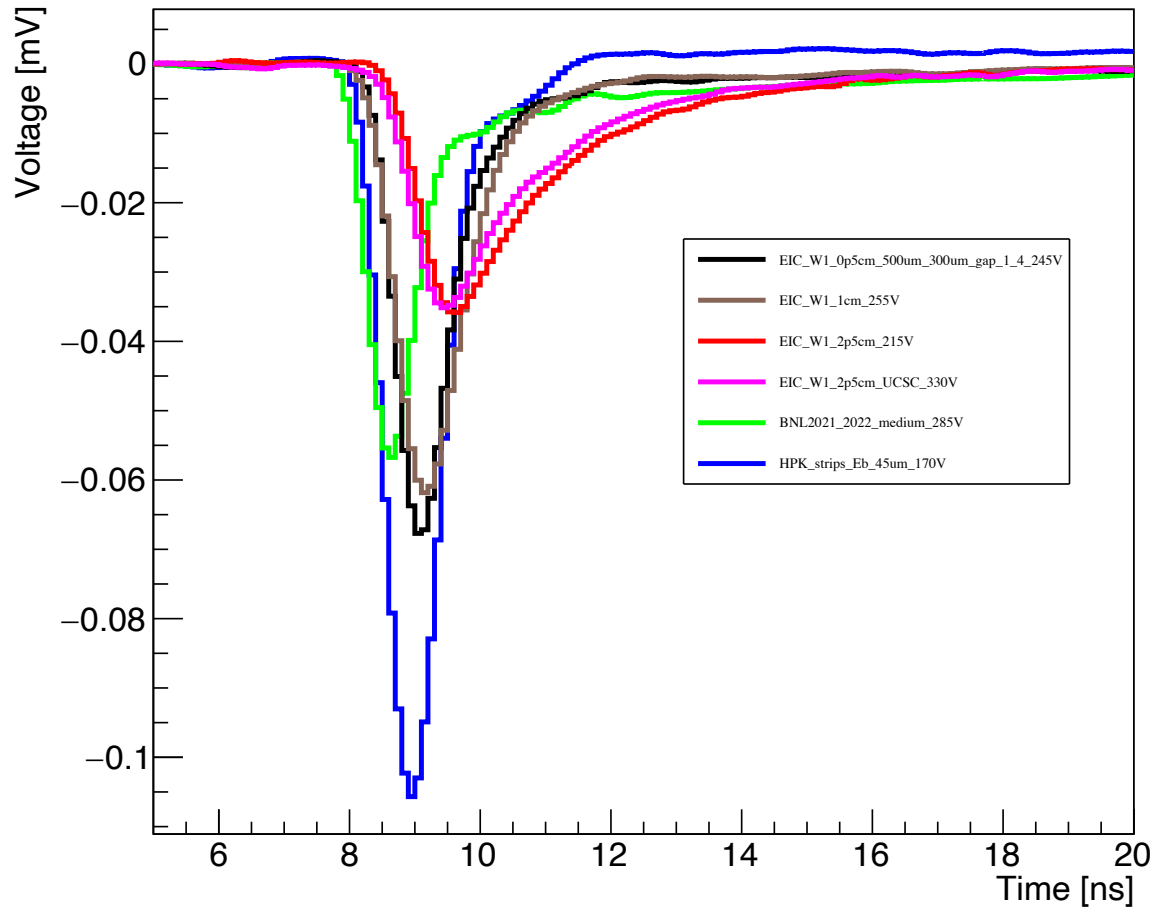

WaveForm : Channel 3

100K Events

Normalized

waveProf3