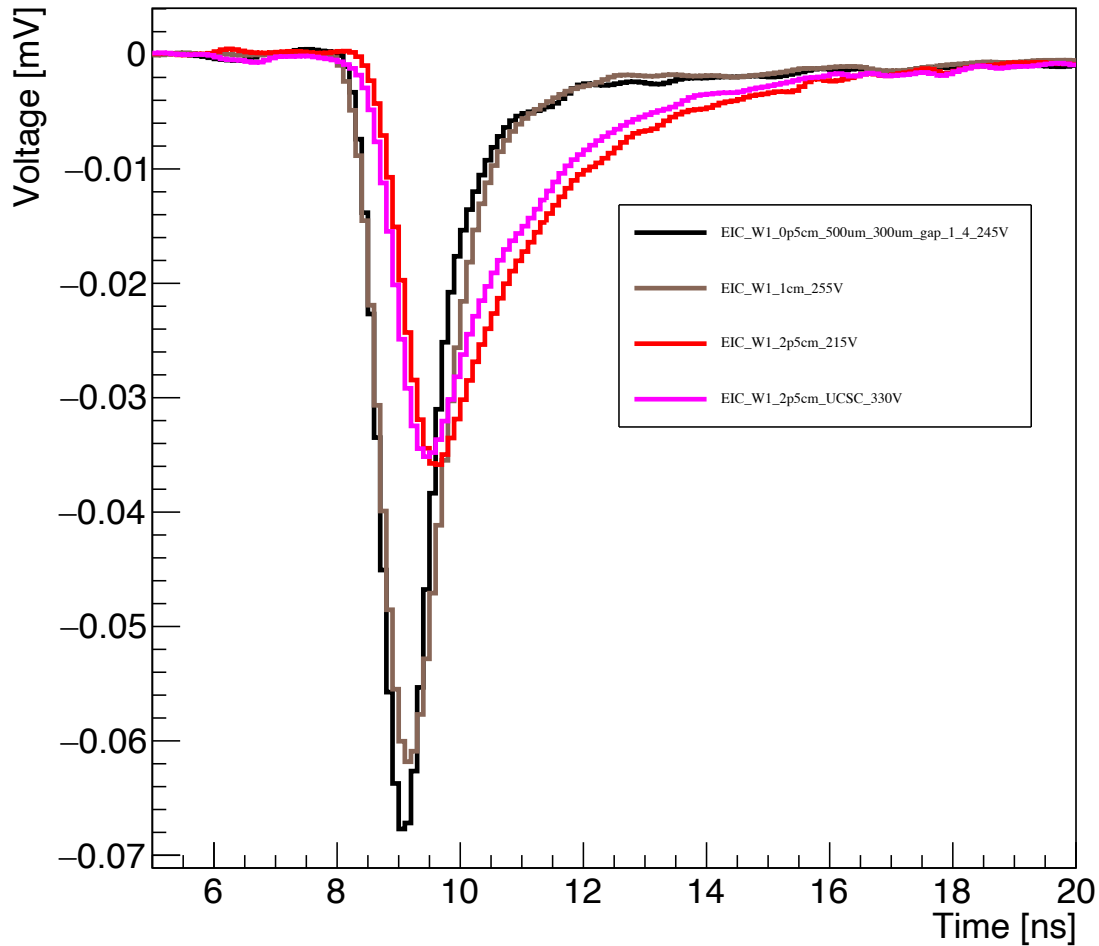

WaveForm : Channel 3

100K Events

Normalized

waveProf3