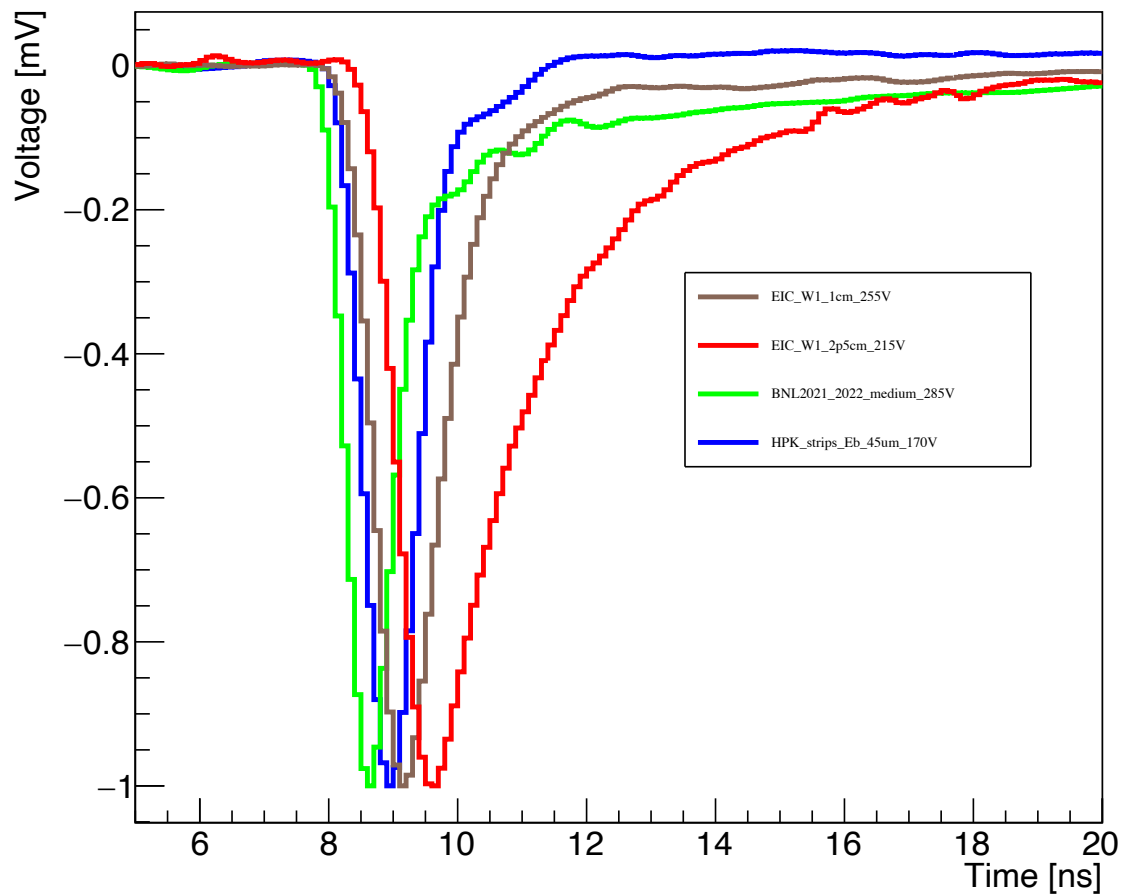

WaveForm : Channel 3

100K Events

Scaled with |Minimum|

waveProf3