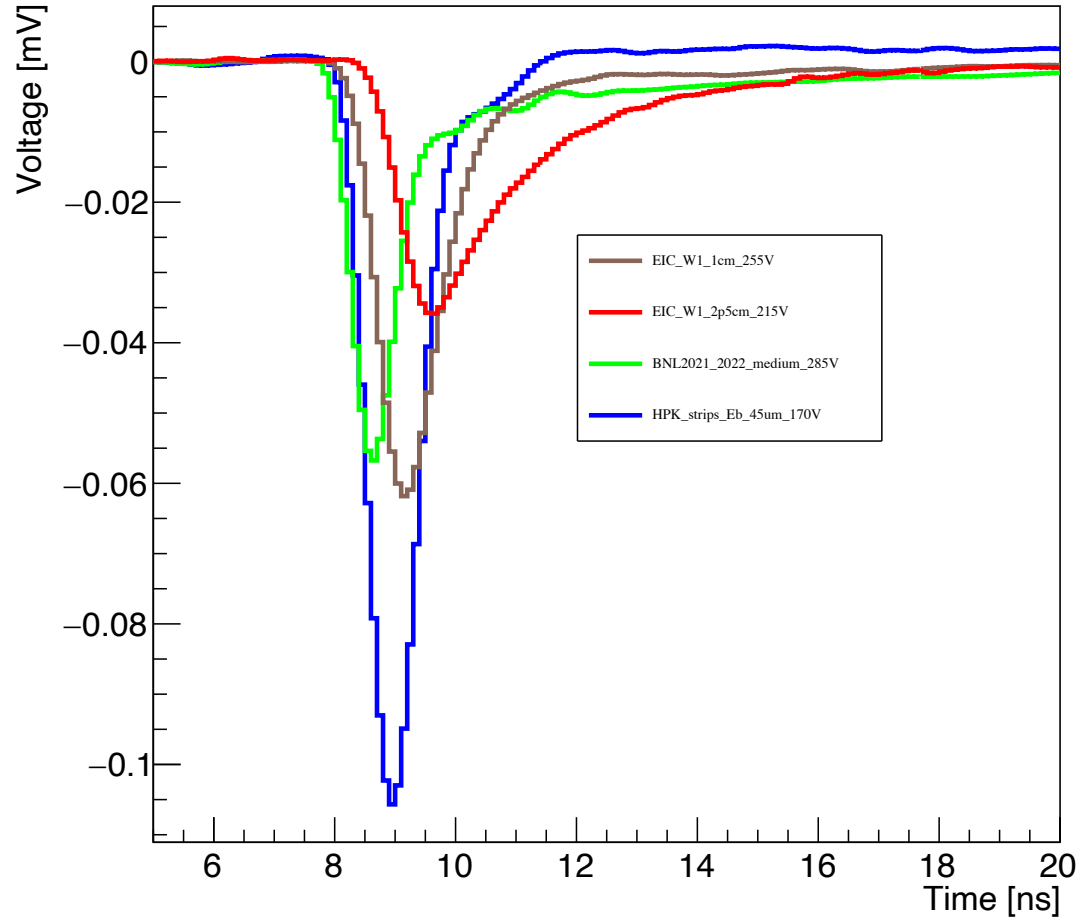

WaveForm : Channel 3

100K Events

Normalized

waveProf3