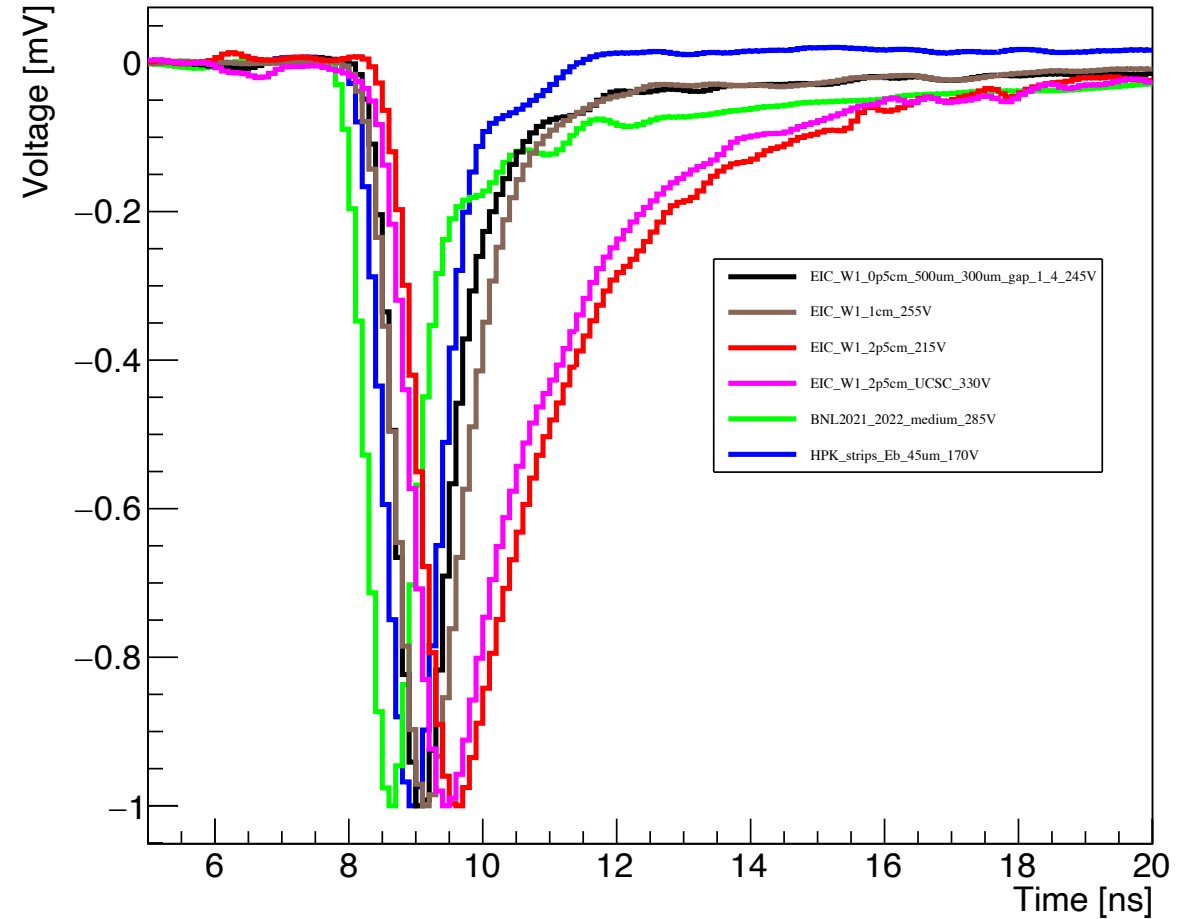

## 100K Events

Normalized

waveProf3

Scaled with |Norm Minimum|

waveProf3