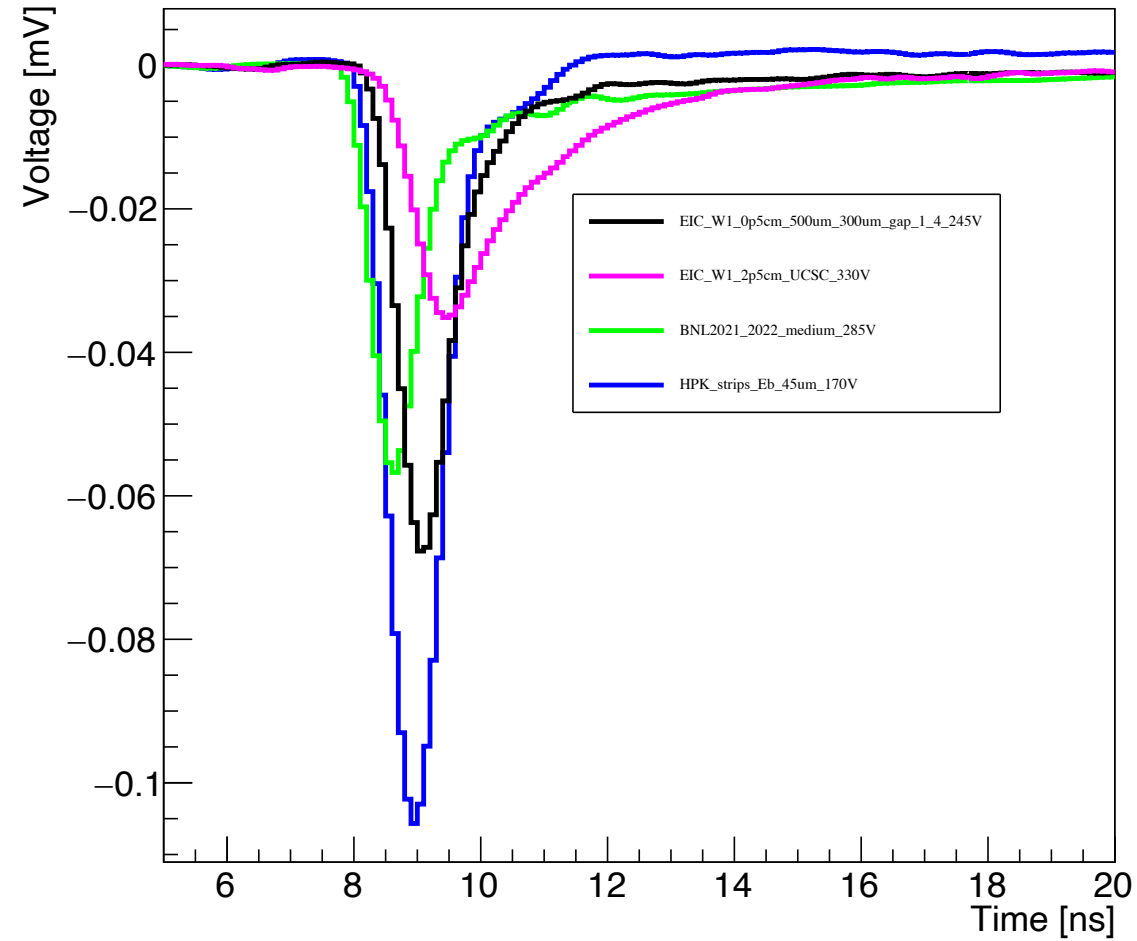

## 100K Events

Normalized

waveProf3

Scaled with |Norm Minimum|

waveProf3

WaveForm : Channel 3  
100K Events

Normalized

waveProf3