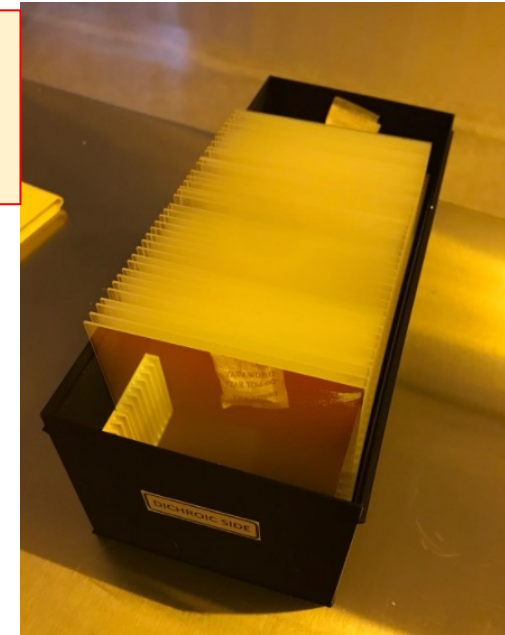

Some marks on filters due to the film bulle used for packing

A dedicate cleanning process needs to be done to avoid this issue.
This time was not possible due to the schedule

38 coated PhotonExport filters have
being shipped to CERN (25/07/22)
DHL tracking number : 4119633976