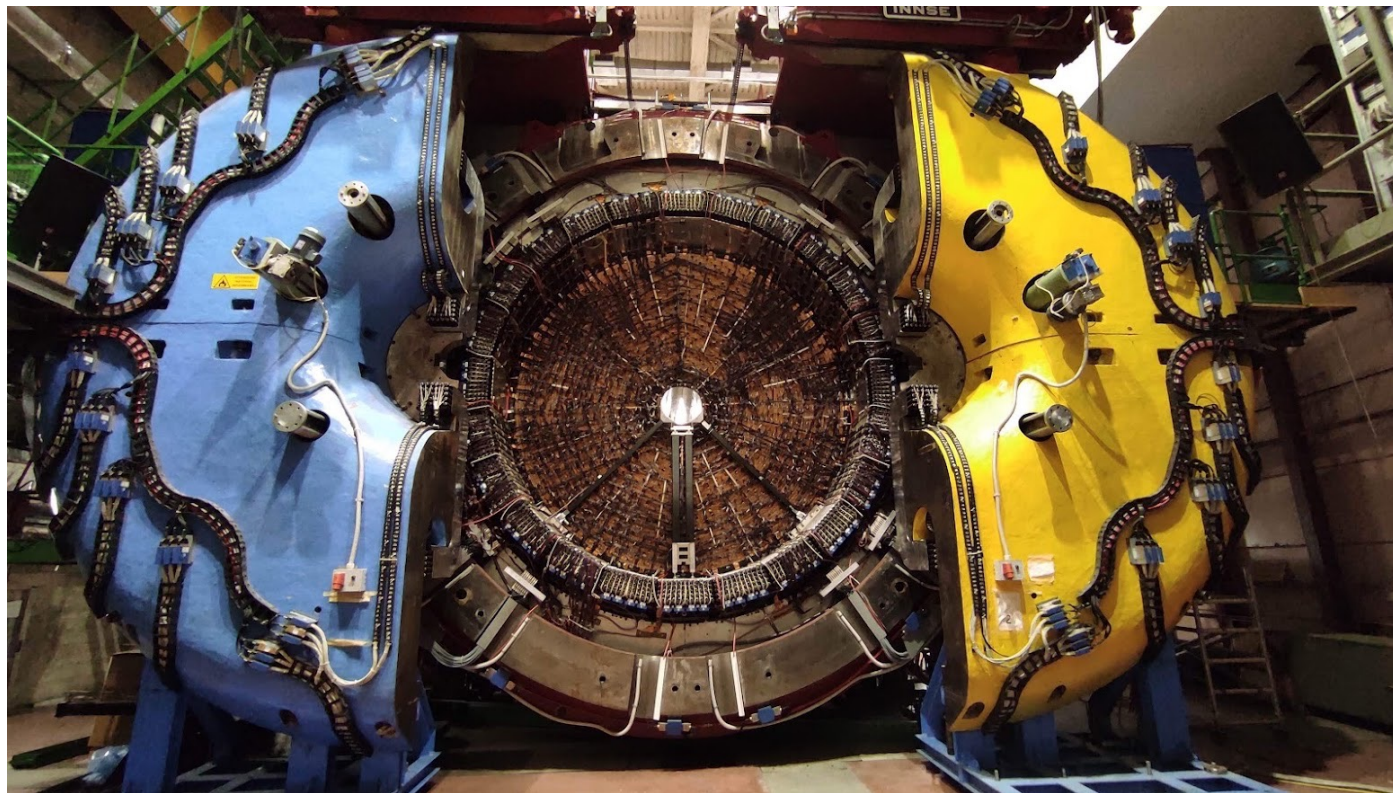


SAND – ECAL Working Group

Antonio Di Domenico

Dipartimento di Fisica, Sapienza Università di Roma
and INFN-Roma, Italy

Danilo Domenici

INFN-LNF, Frascati, Italy

5 September 2022

Communications:

- Hamamatsu is going to dismiss KLOE PMT production line after our order => Try to postpone this decision at March/April 2023 (just in case we would need more PMTs)
- Possible modification of PM bases under study => dismantling all 4880 PMTs from ECAL modules.
- Open booking of technician shifts at LNF for the period 12 Sep-31 Oct.