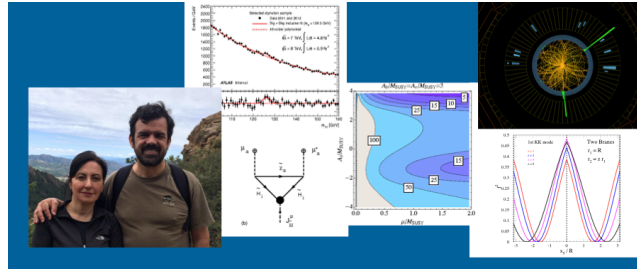

Beyond the SM from Colliders to the Early Universe

Contribution ID: 13

Type: not specified

Light Long-Lived Particles at DUNE

Tuesday, 30 May 2023 13:55 (35 minutes)

Presenter: DREINER, Herbi (University of Bonn)