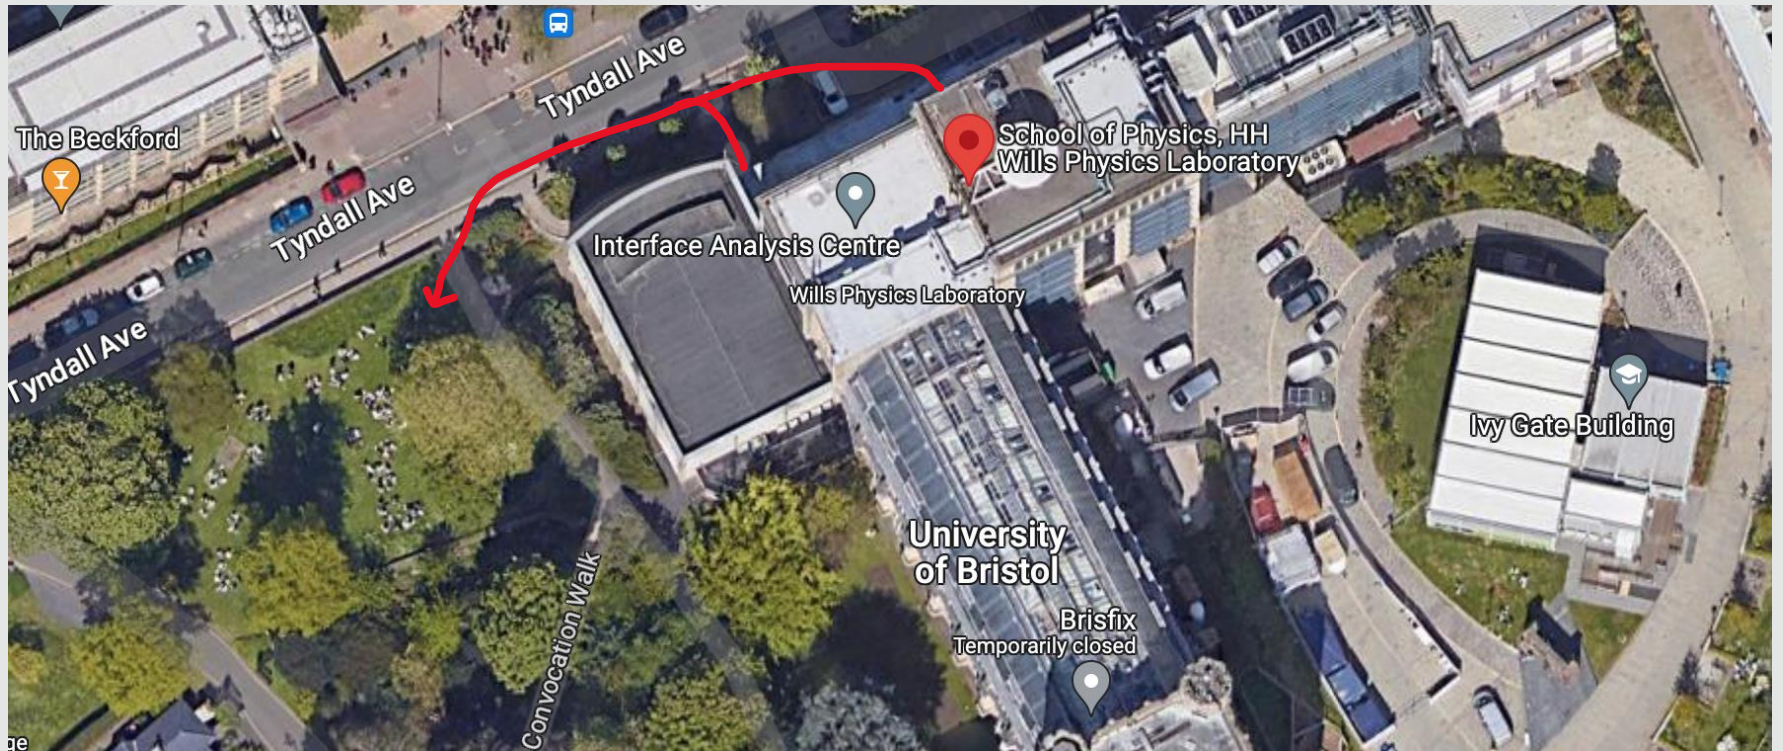

# Practicalities

- **All meeting sessions** – Frank LT (ground floor)
- **Lunch & coffee** – Enderby LT (lower ground floor)
- **Toilets** – Downstairs near Enderby (lower ground floor)

[bristol.ac.uk](http://bristol.ac.uk)

# Dinner

- Pizza on the Park, 7pm

- Choose from 3 course set menu on arrival
  - See menu on Indico

[bristol.ac.uk](http://bristol.ac.uk)