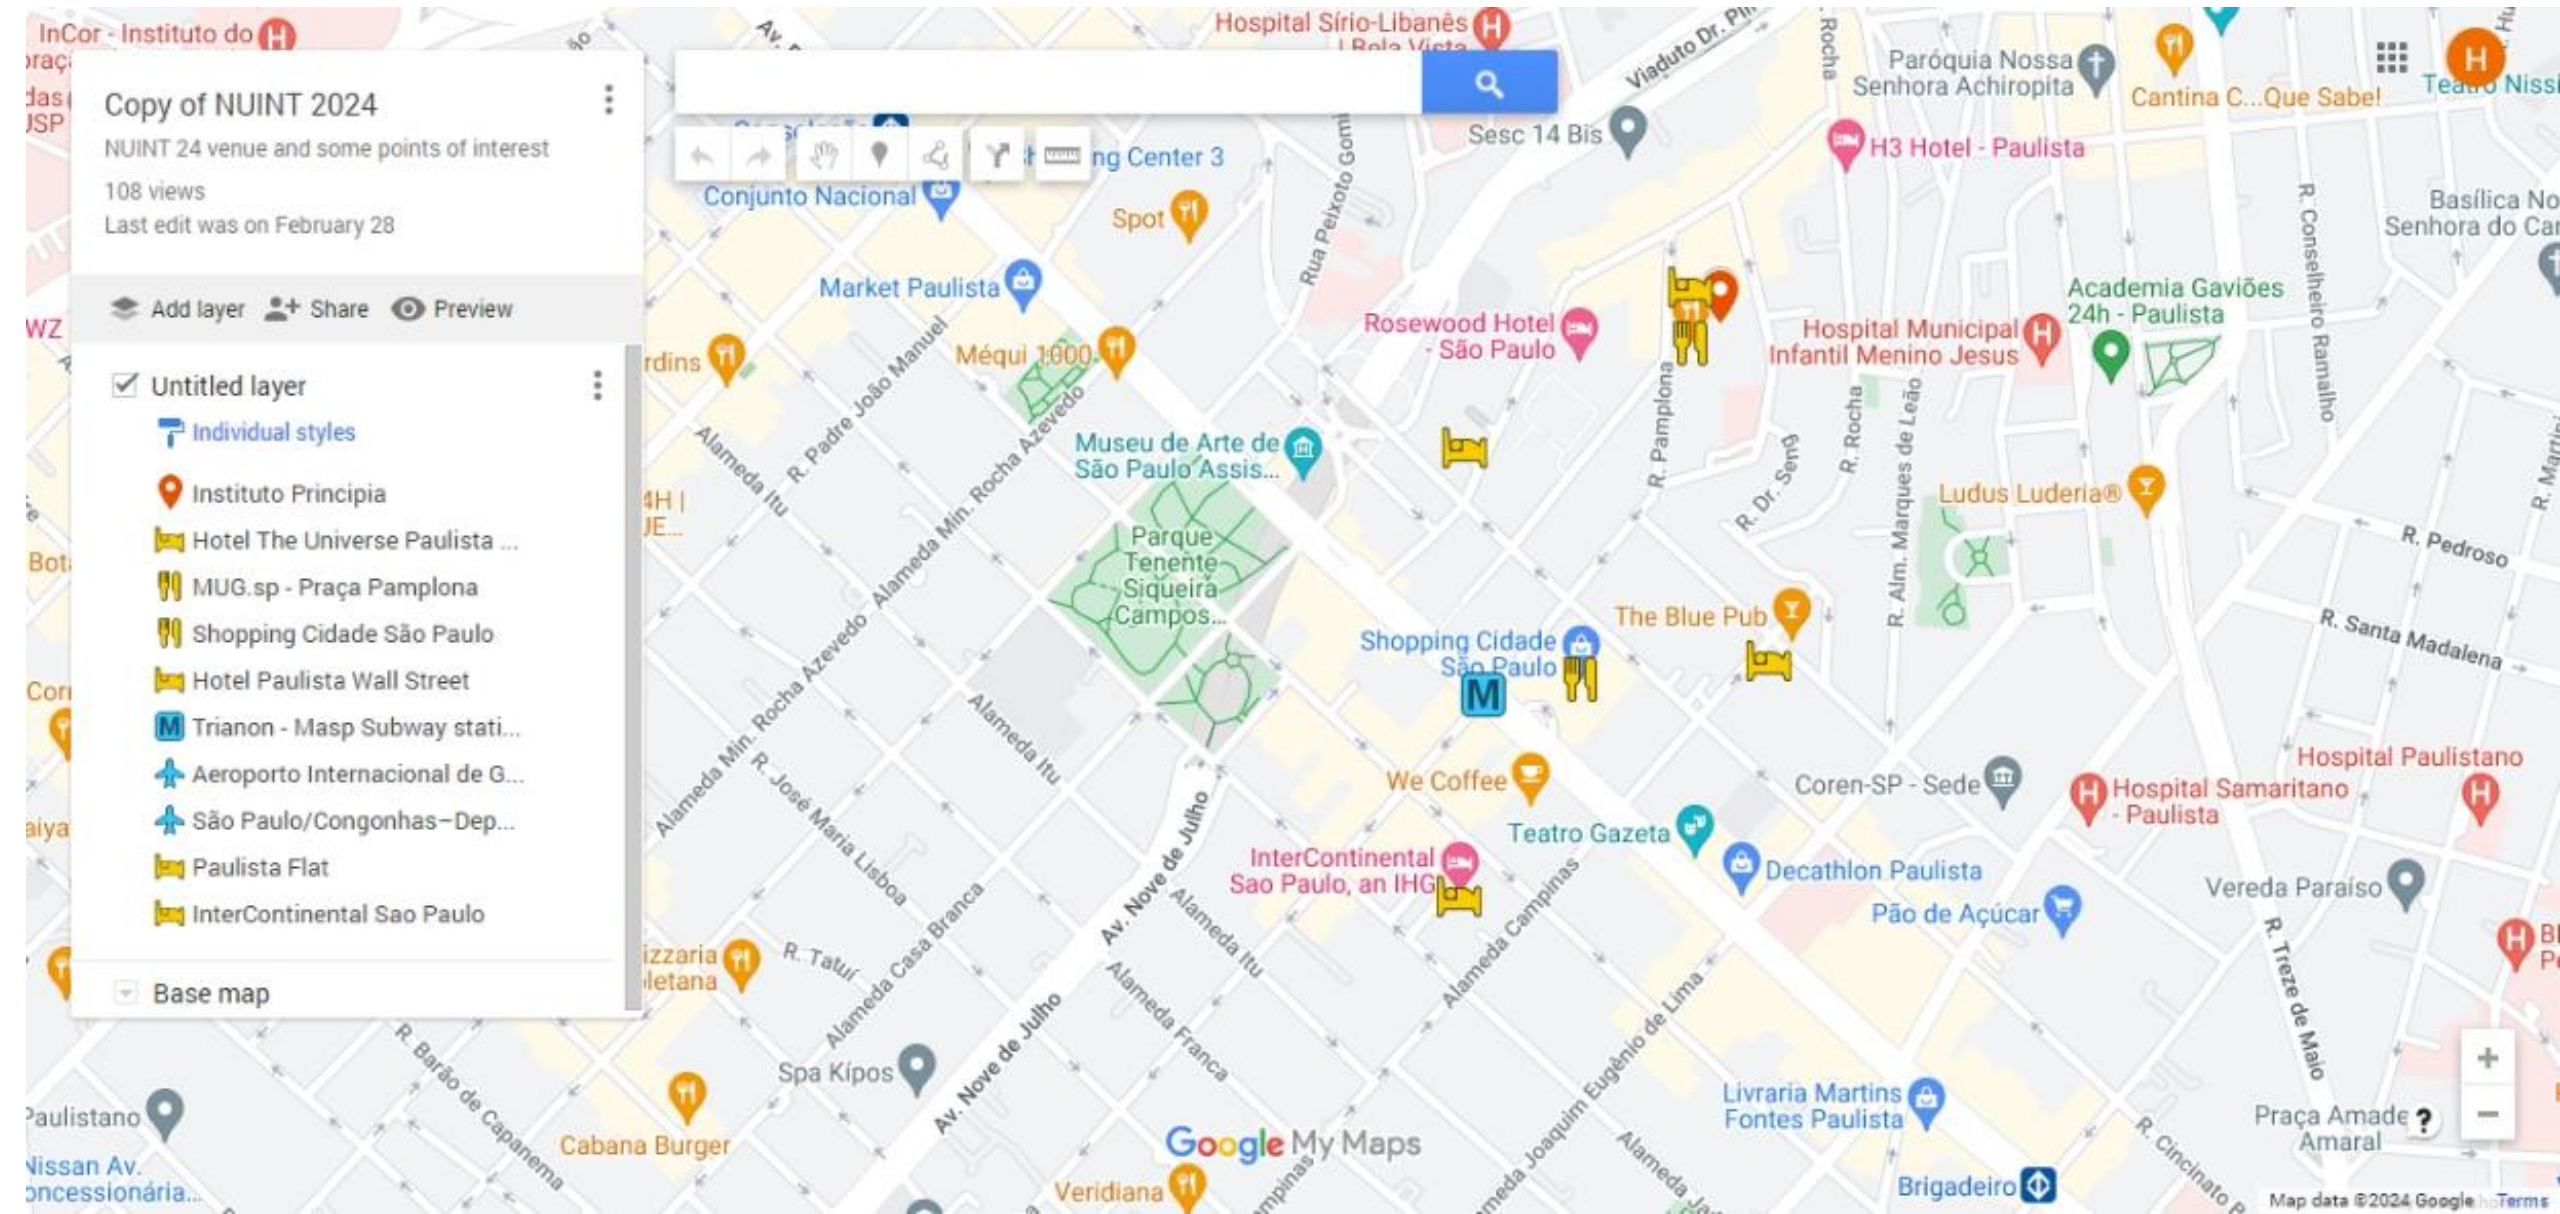

NuSTEC School and Workshop:
NUINT 2024 primer
São Paulo April 11-13 2024

WIFI

Login: Instituto Principia Guest

Password: Planck1900

WHAT IS AROUND

AREA MAP

Tourist Information on São Paulo can be found at
<https://cidadedesapaulo.com/?lang=en>

MEALS

There are many restaurants in the area serving food of different styles and at different prices. Many restaurants work by the weight system where you are charged based on the amount (measured in grams) of food you get from a buffet. Many operate as a flat fee buffet and others have a menu service. A meal may go from less than BRL 30.00 in simple restaurants to around BRL 90.00 in more elaborated places. Good meals can be found in the BRL 40.00 to BRL 50.00 range. In all cases add extra for drinks. Many restaurants add a 10% service fee. Otherwise a customary 10% may voluntarily be paid to the server.

[Shopping Cidade de São Paulo](#) is just a 4 minute walk from the venue and offers many restaurants. [MUG](#) is a very nice coffeeshop right at the venue complex that offers many eating options.

COFFEE BREAK