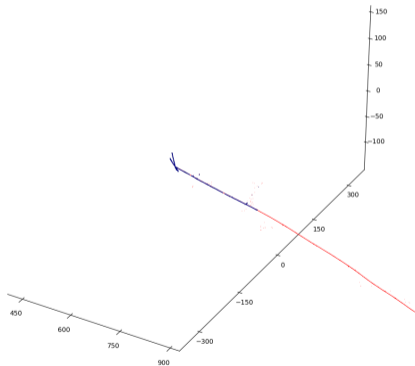

Near to Far Update

Alex Wilkinson

15 Sep 2023

Updated Workflow

Paired Dataset ND Events

Paired Dataset ND Events

Paired Dataset FD Events

Paired Dataset FD Events