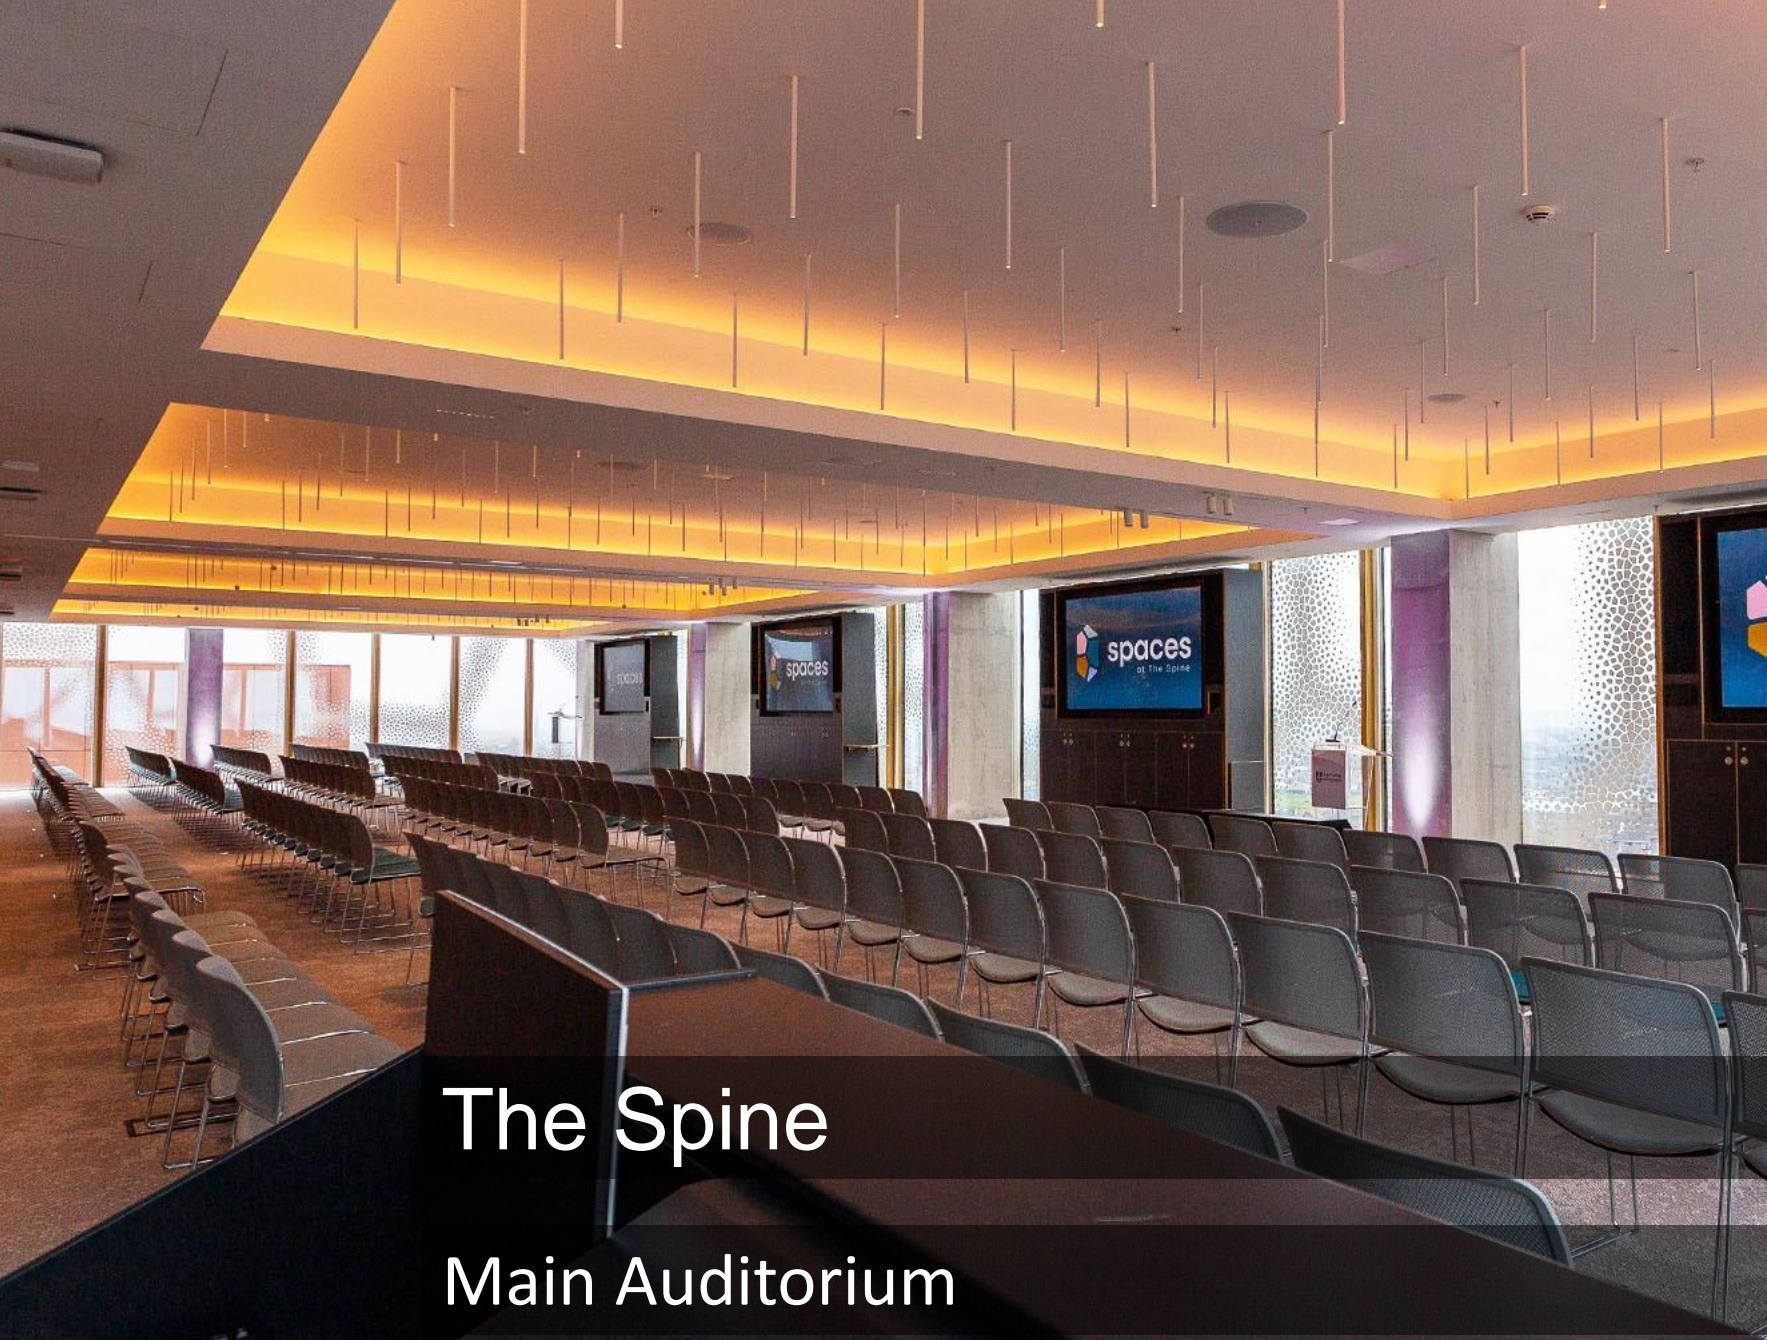

## London

- in less than 2 hours

A wide-angle photograph of the University of Liverpool's Central Campus. The central focus is the iconic red brick building with a tall, ornate clock tower and several spires. To the left, a modern building with a curved glass facade is visible. The foreground shows a paved plaza with people walking and sitting on benches. The sky is blue with scattered white clouds.

University of Liverpool  
Central Campus

The Spine  
Main Auditorium

# The Spine Facilities

Modern, Historic, Vibrant, Friendly, Exciting

Liverpool is all these - and more

World-famous Waterfront

Liverpool can be explored by foot

Beyond the Conference

Albert Dock

Beyond the Conference  
Culture