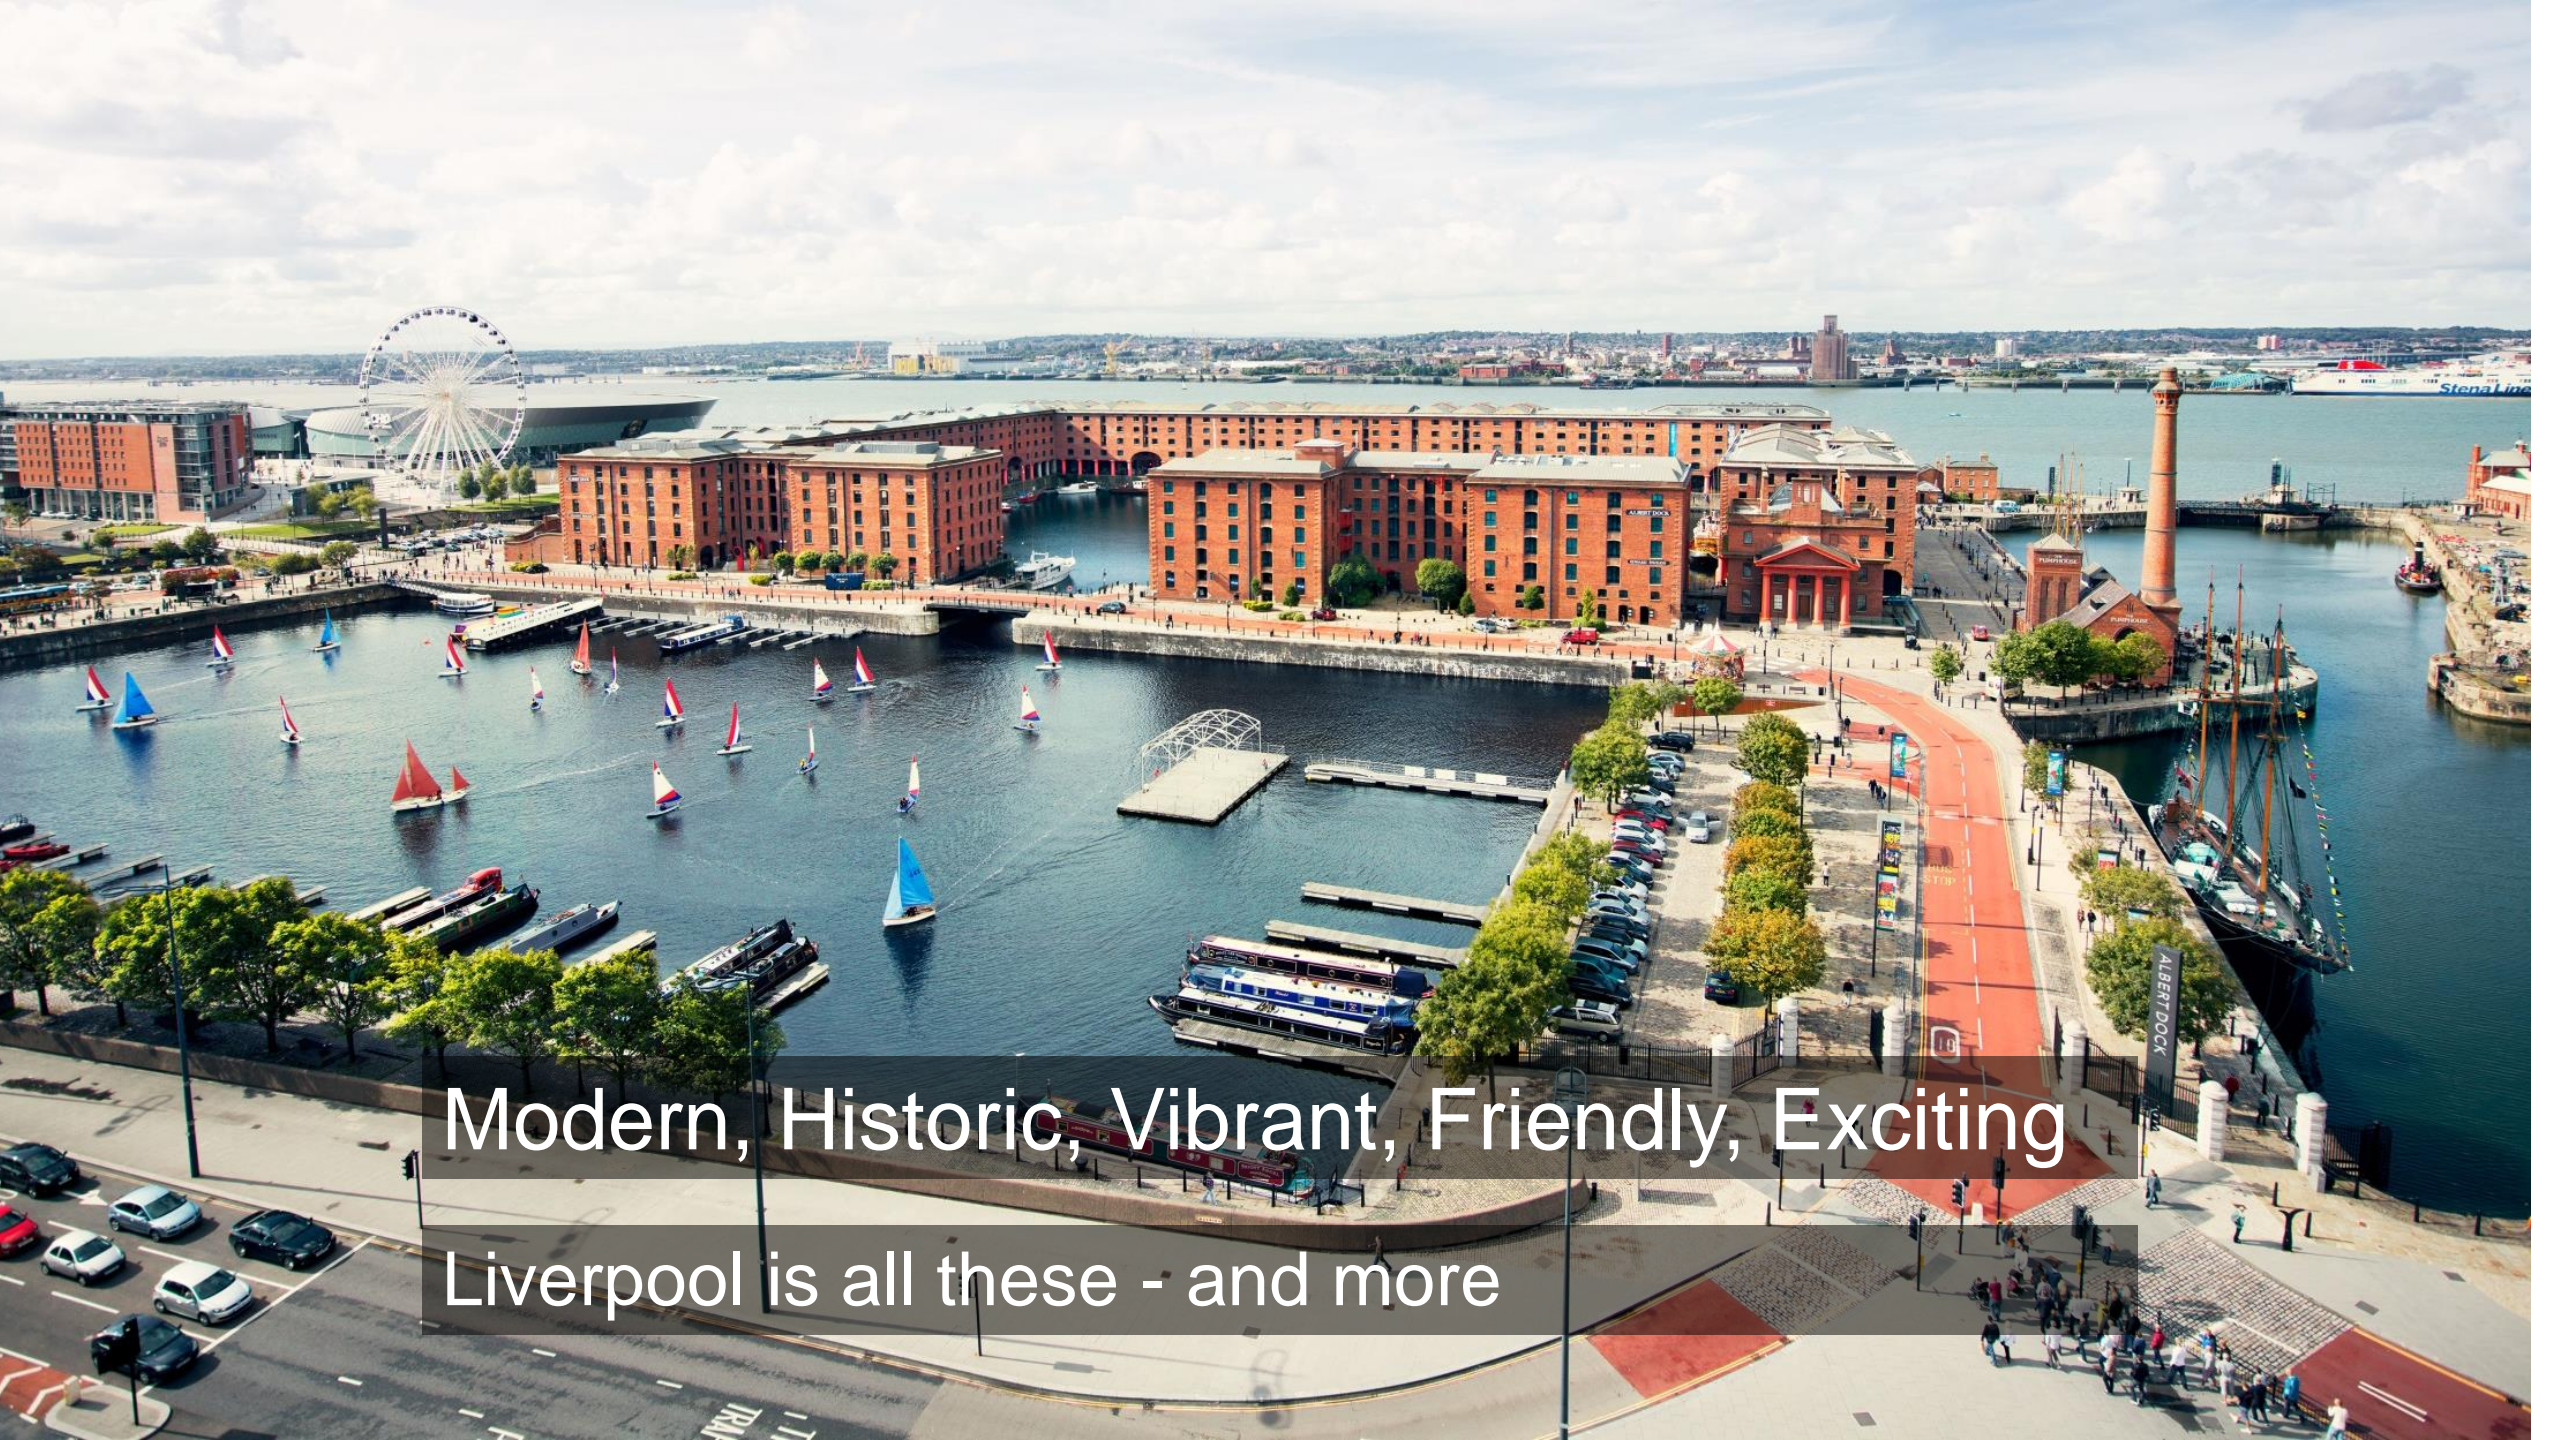

## London

- in less than 2 hours

A wide-angle photograph of the University of Liverpool's Central Campus. The central focus is the iconic red brick building with a tall, ornate clock tower and several spires. To the left, a modern building with a curved glass facade is visible. The foreground shows a paved plaza with people walking and sitting on benches. The sky is blue with scattered white clouds.

# The Spine Facilities

Modern, Historic, Vibrant, Friendly, Exciting

Liverpool is all these - and more

World-famous Waterfront

Liverpool can be explored by foot

Beyond the Conference

Albert Dock

Beyond the Conference  
Culture