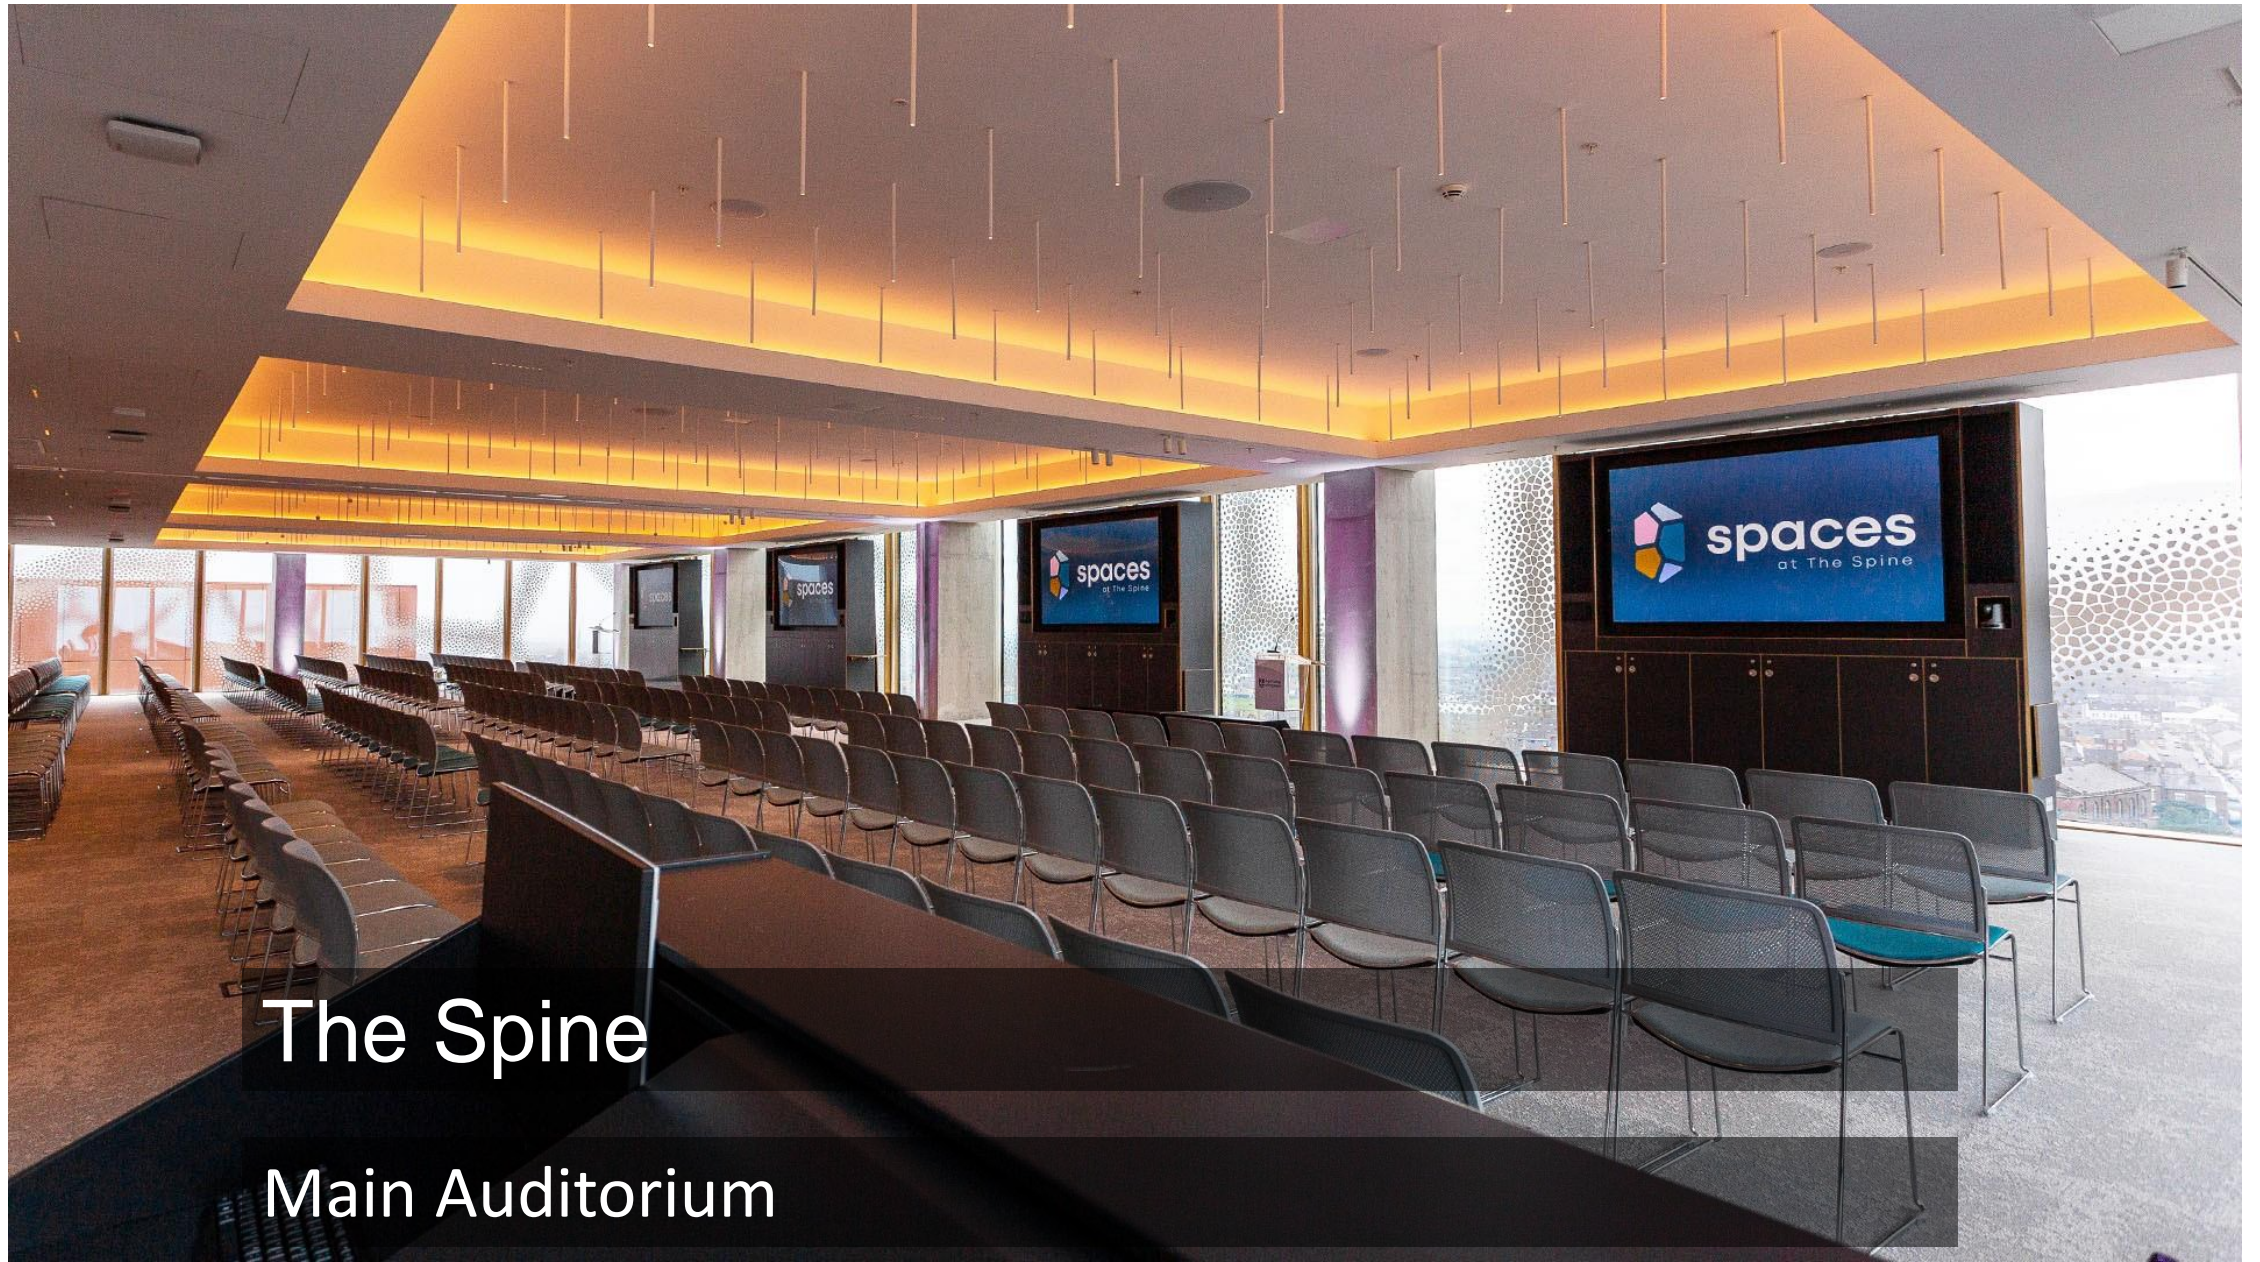

Potential Excursions

- North Wales - Many castles
- Lake District - Excellent walks and scenery

A wide-angle photograph of the University of Liverpool's Central Campus. The main building is a large, ornate red brick structure with a prominent clock tower and several spires. To the left is a modern building with a curved glass facade. In the foreground, a paved plaza with people walking and sitting on benches is visible under a blue sky with scattered clouds.

University of Liverpool

Central Campus

The Spine

Main Auditorium

The Spine Facilities

University of Liverpool
Victoria Gallery and Museum

Dinner Banquet option
Hilton Hotel

OUTREACH