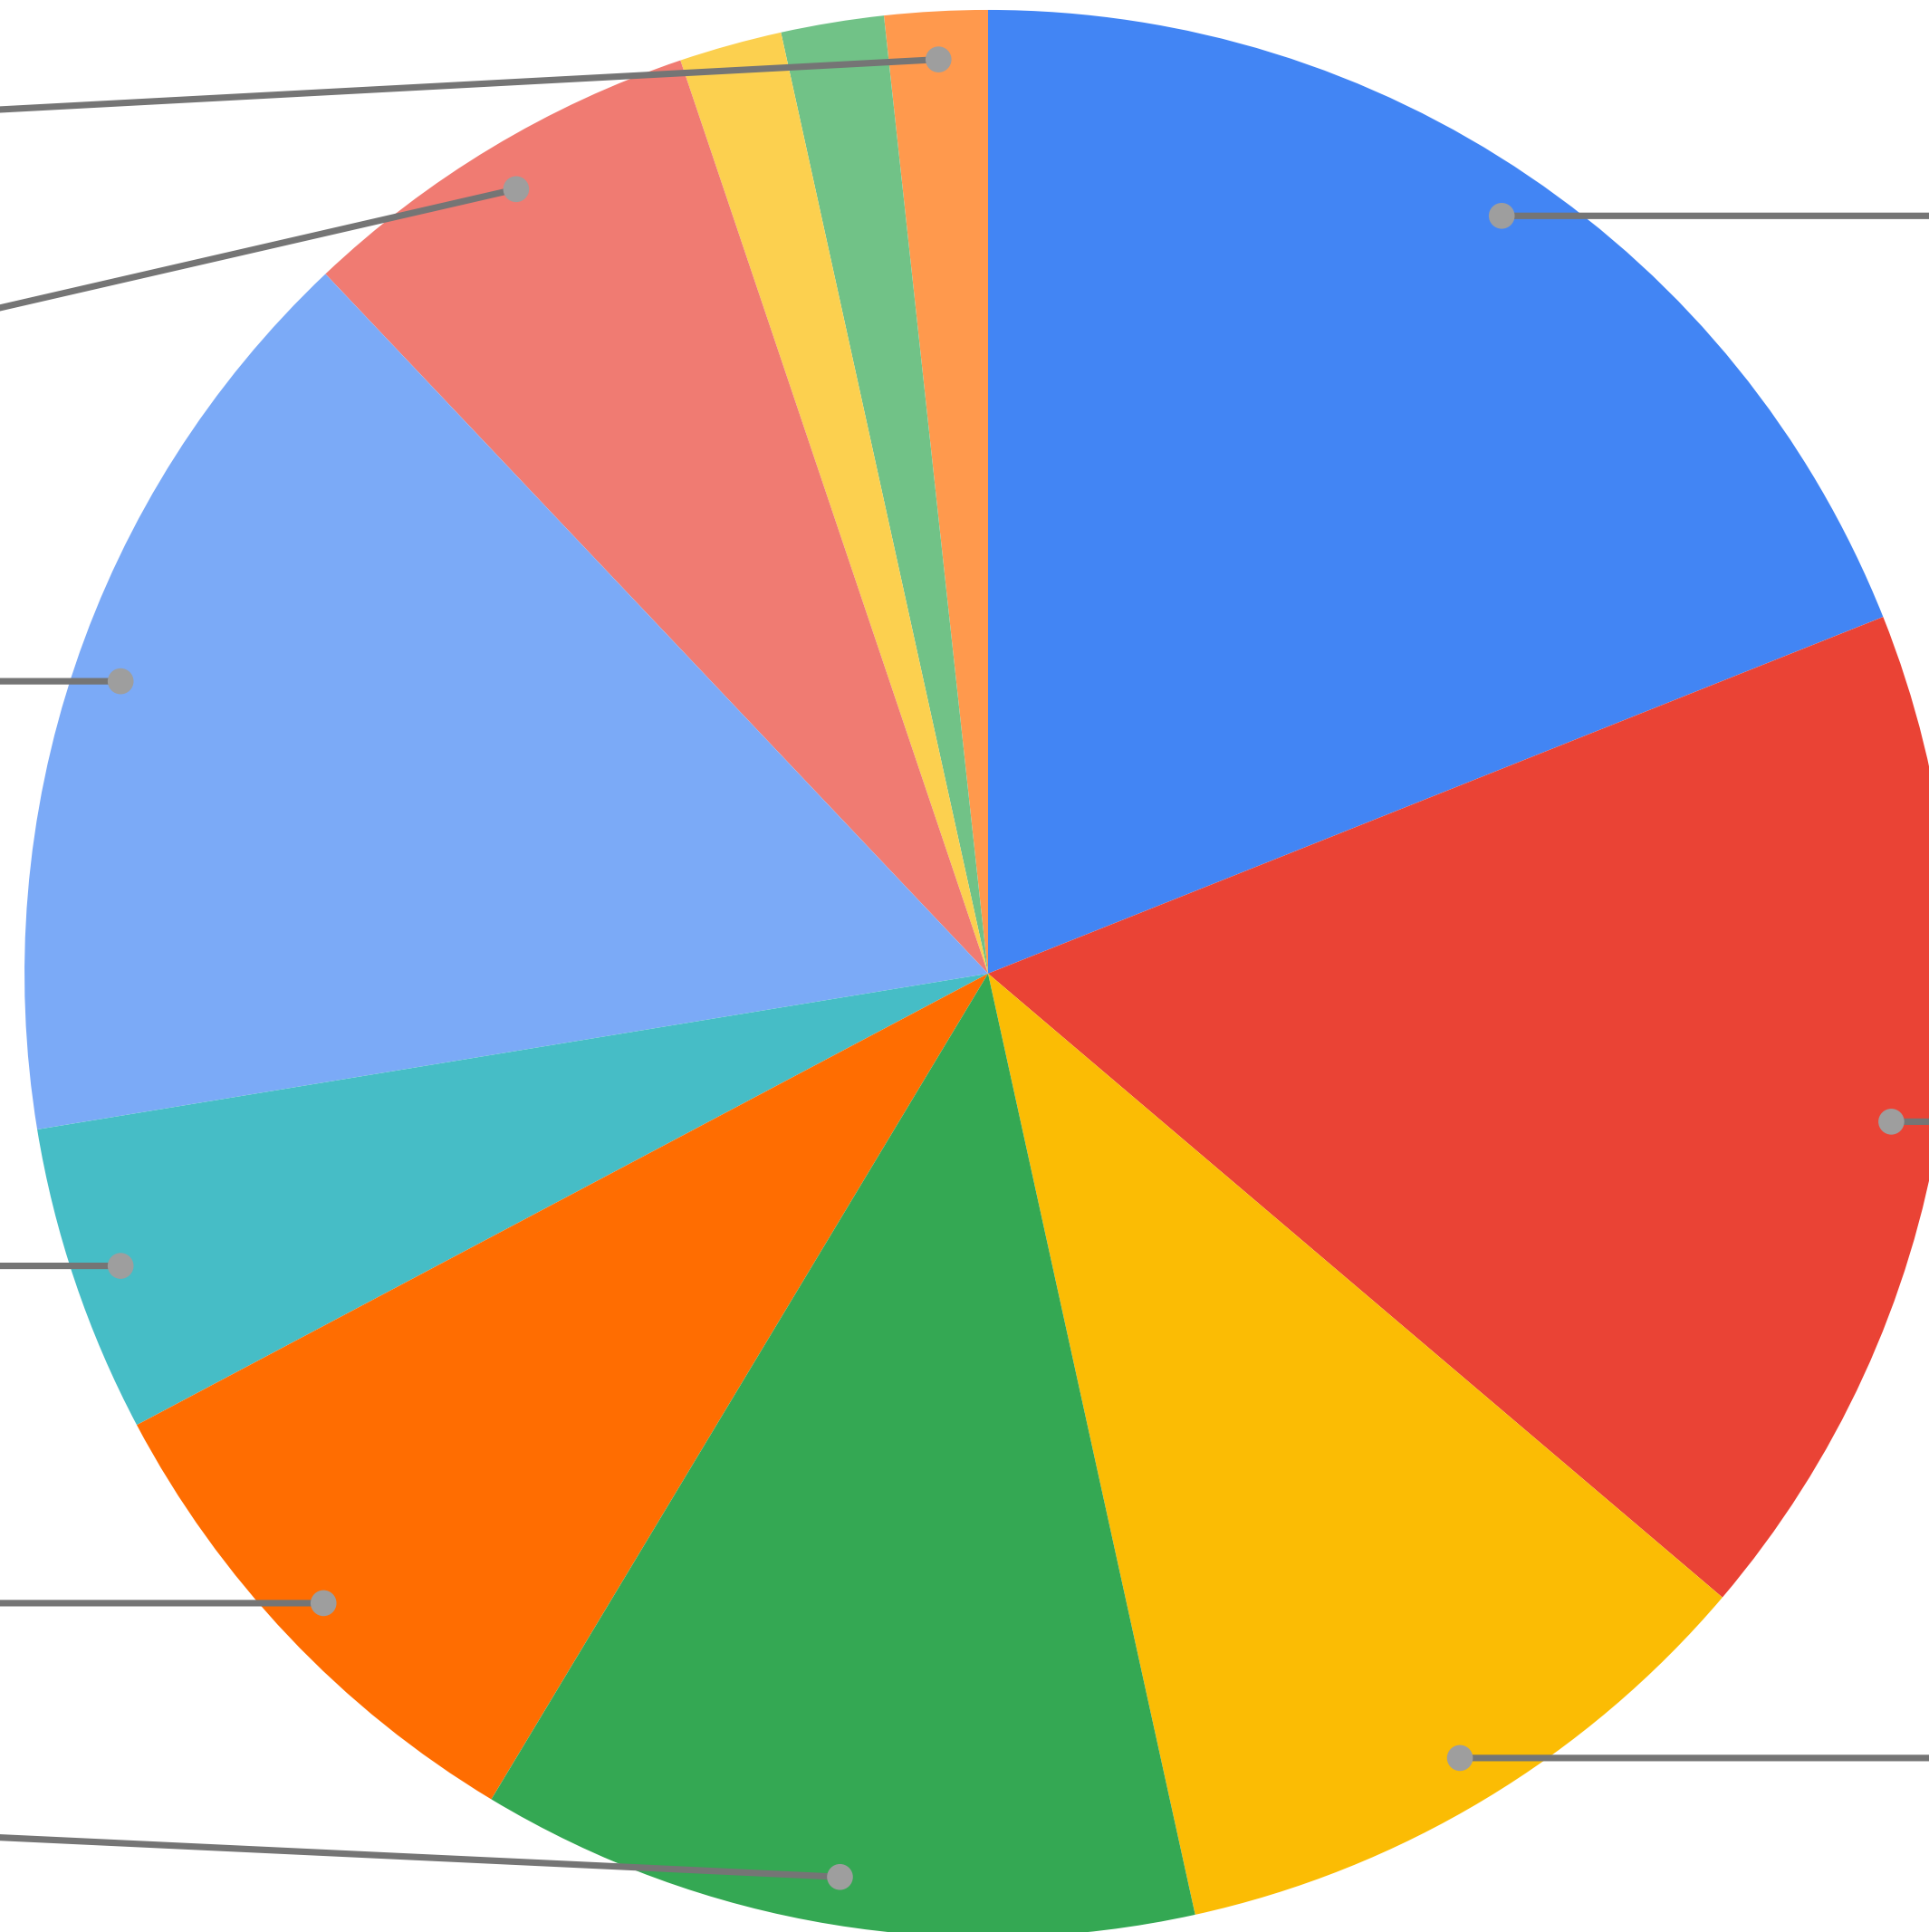

Count of Primary Activity

DAQ Computing

1.7%

DUNE Phase II

6.9%

Readout

15.5%

Other

5.2%

Trigger Primitives

8.6%

Timing System

12.1%

Control, Configuration

19.0%

Trigger Other

17.2%

Project Managemetn

10.3%