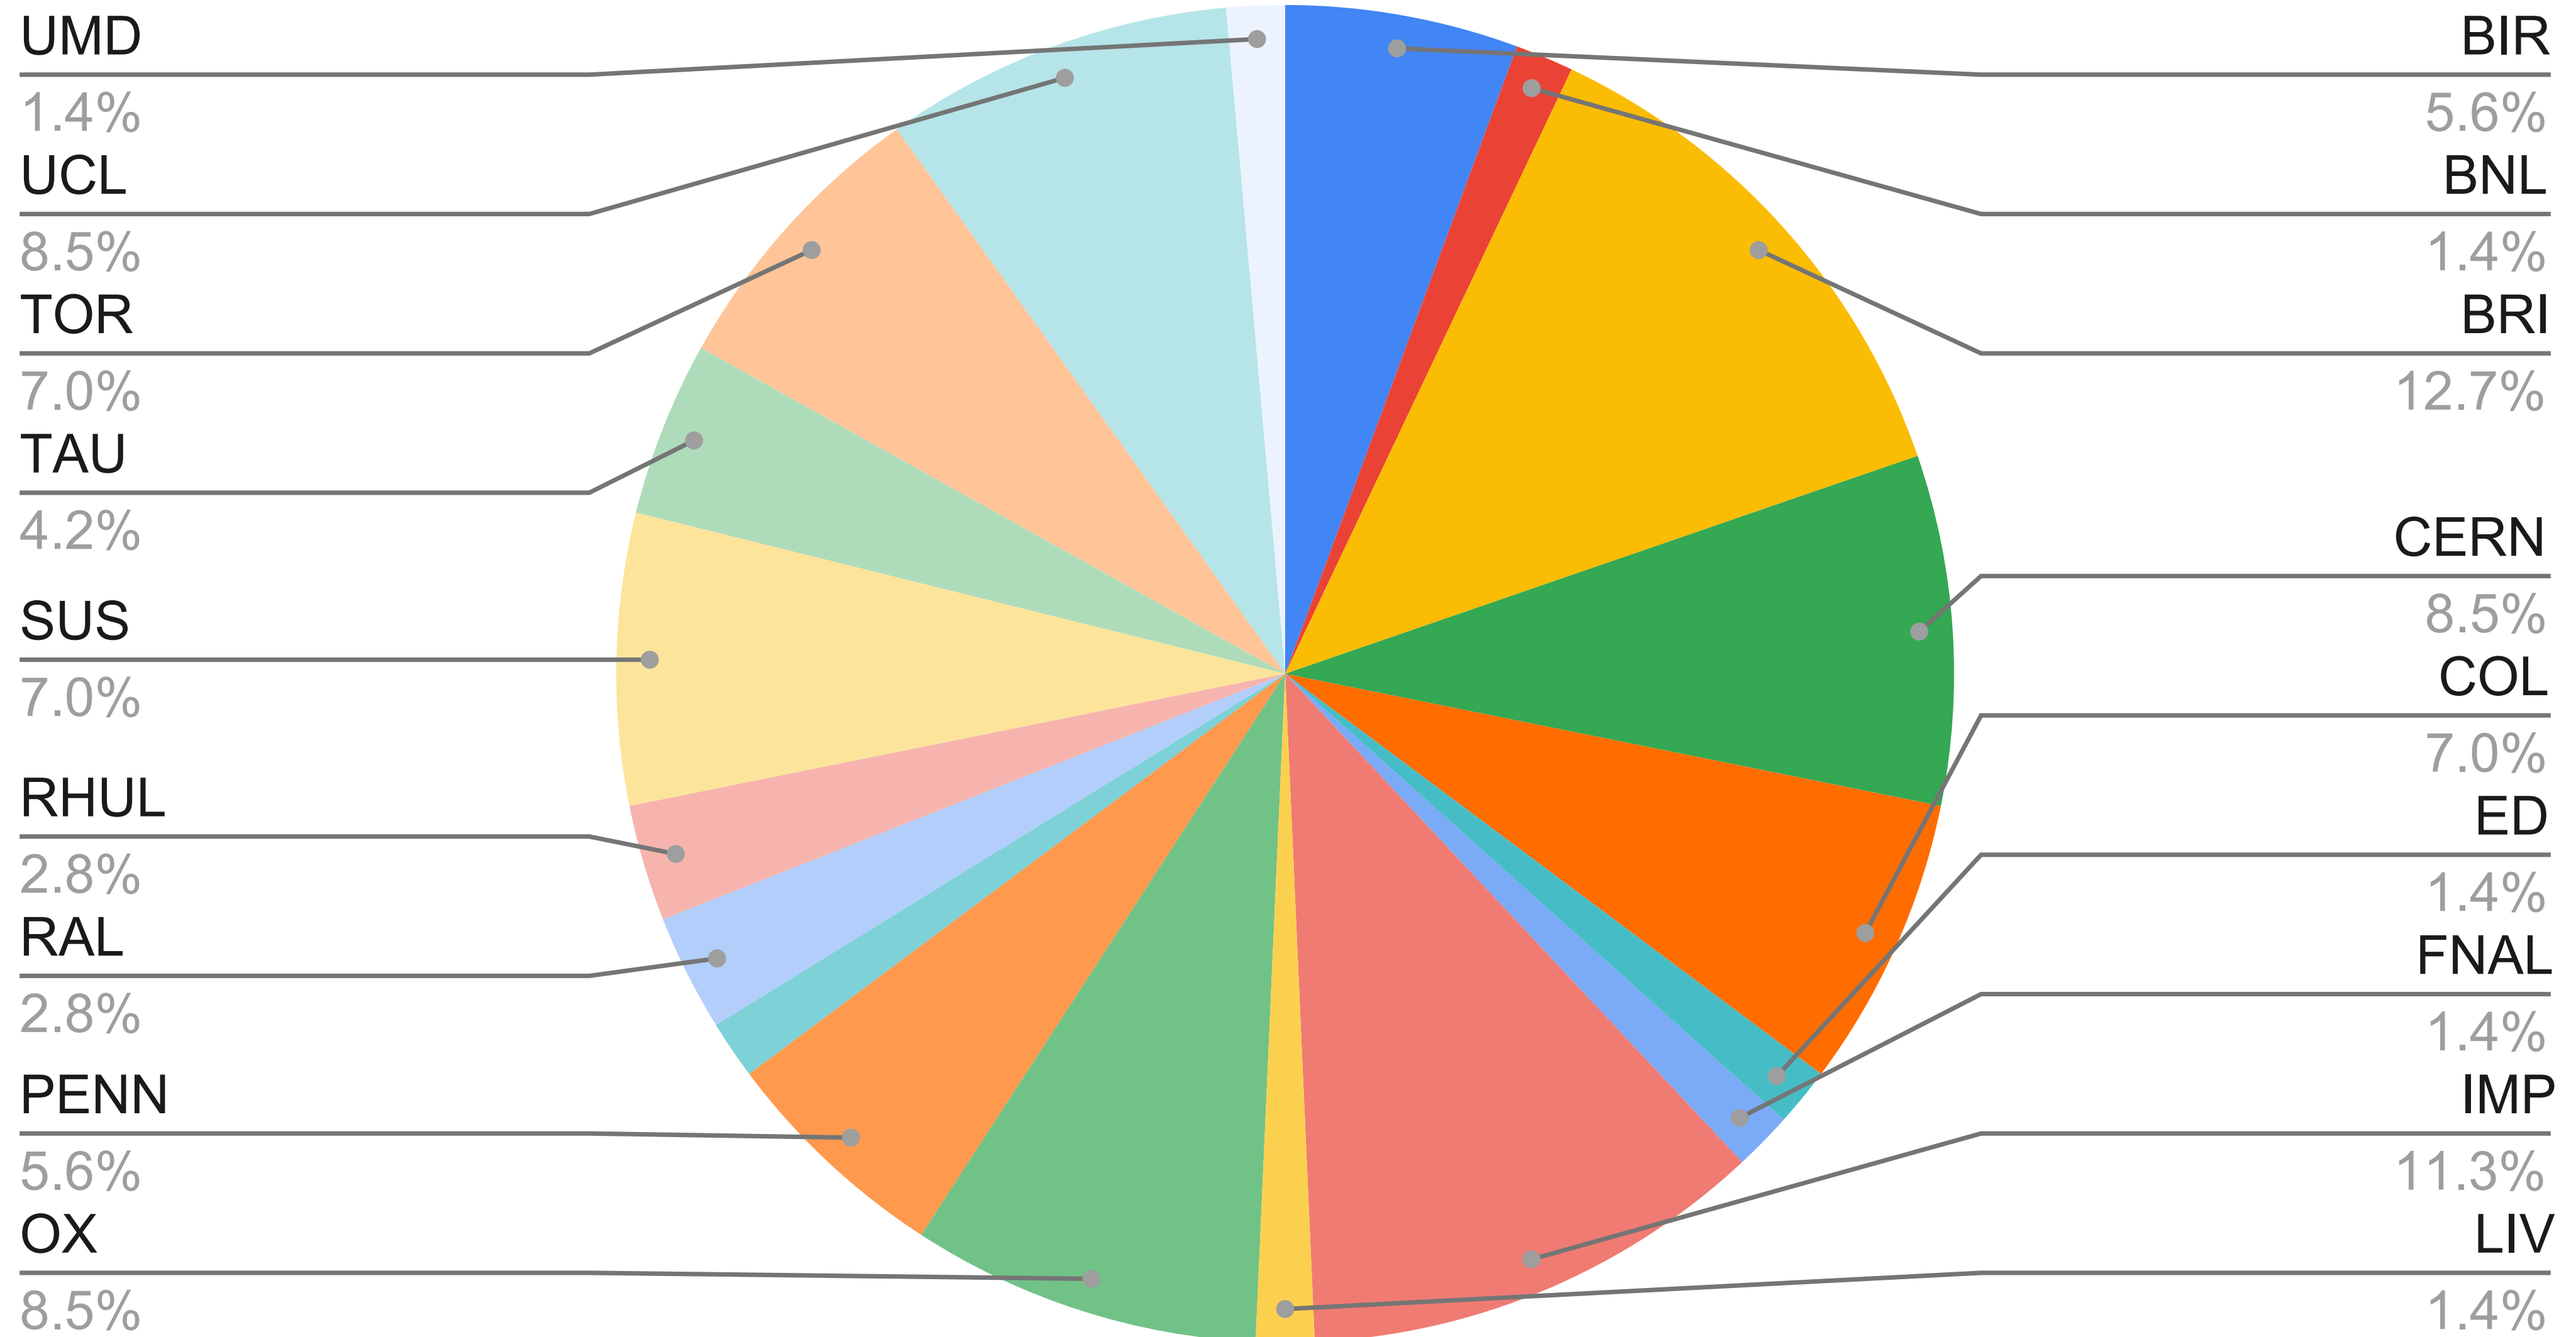

# **Preview of DUNE DAQ Effort Survey 2024**

# Count of INSTITUTION

# Count of Primary Activity

DAQ Computing

1.7%

DUNE Phase II

6.9%

Readout

15.5%

Other