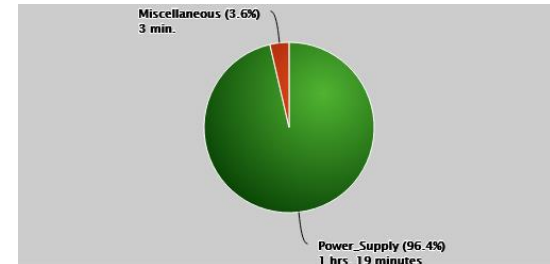

Linac/Preacc Operation (Apr 5 – Apr 11, 2024)

PREACC (1 hr 21 min)

LINAC (2 hr 32 min)

Reminders:

- PA at LRF3 is nearing end-of-life.

Notable Events:

M: LRF4 Cell 26 replacement, Source A Extractor HV cable replacement

W, R: Linac studies

All week: LRF1/2 trips, KRF2/5 trips, LE quad regulation issues (QPS417, 121, 233), RFQ loop regulation issues, KRF5 phase regulation issues.