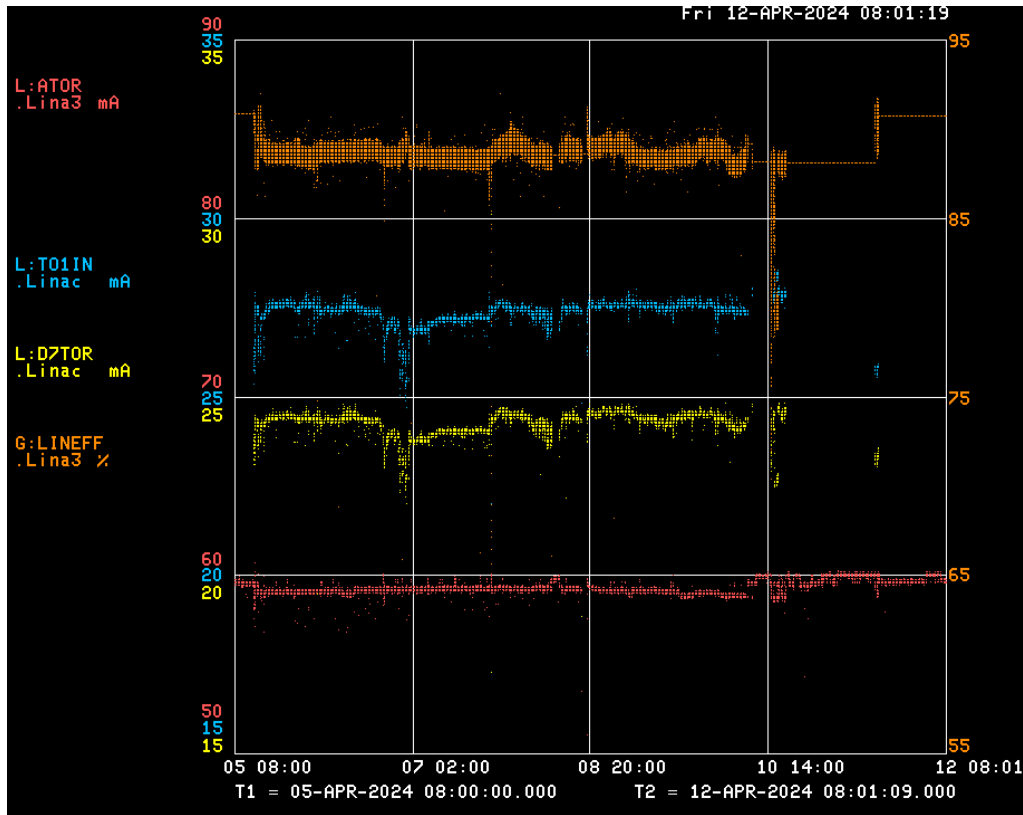

Linac/Preacc Operation (Apr 5 – Apr 11, 2024)

PREACC (1 hr 21 min)

LINAC (2 hr 32 min)

Reminders:

- PA at LRF3 is nearing end-of-life.

Notable Events:

M: LRF4 Cell 26 replacement, Source A Extractor HV cable replacement

W, R: Linac studies

All week: LRF1/2 trips, KRF2/5 trips, LE quad regulation issues (QPS417, 121, 233), RFQ loop regulation issues, KRF5 phase regulation issues.