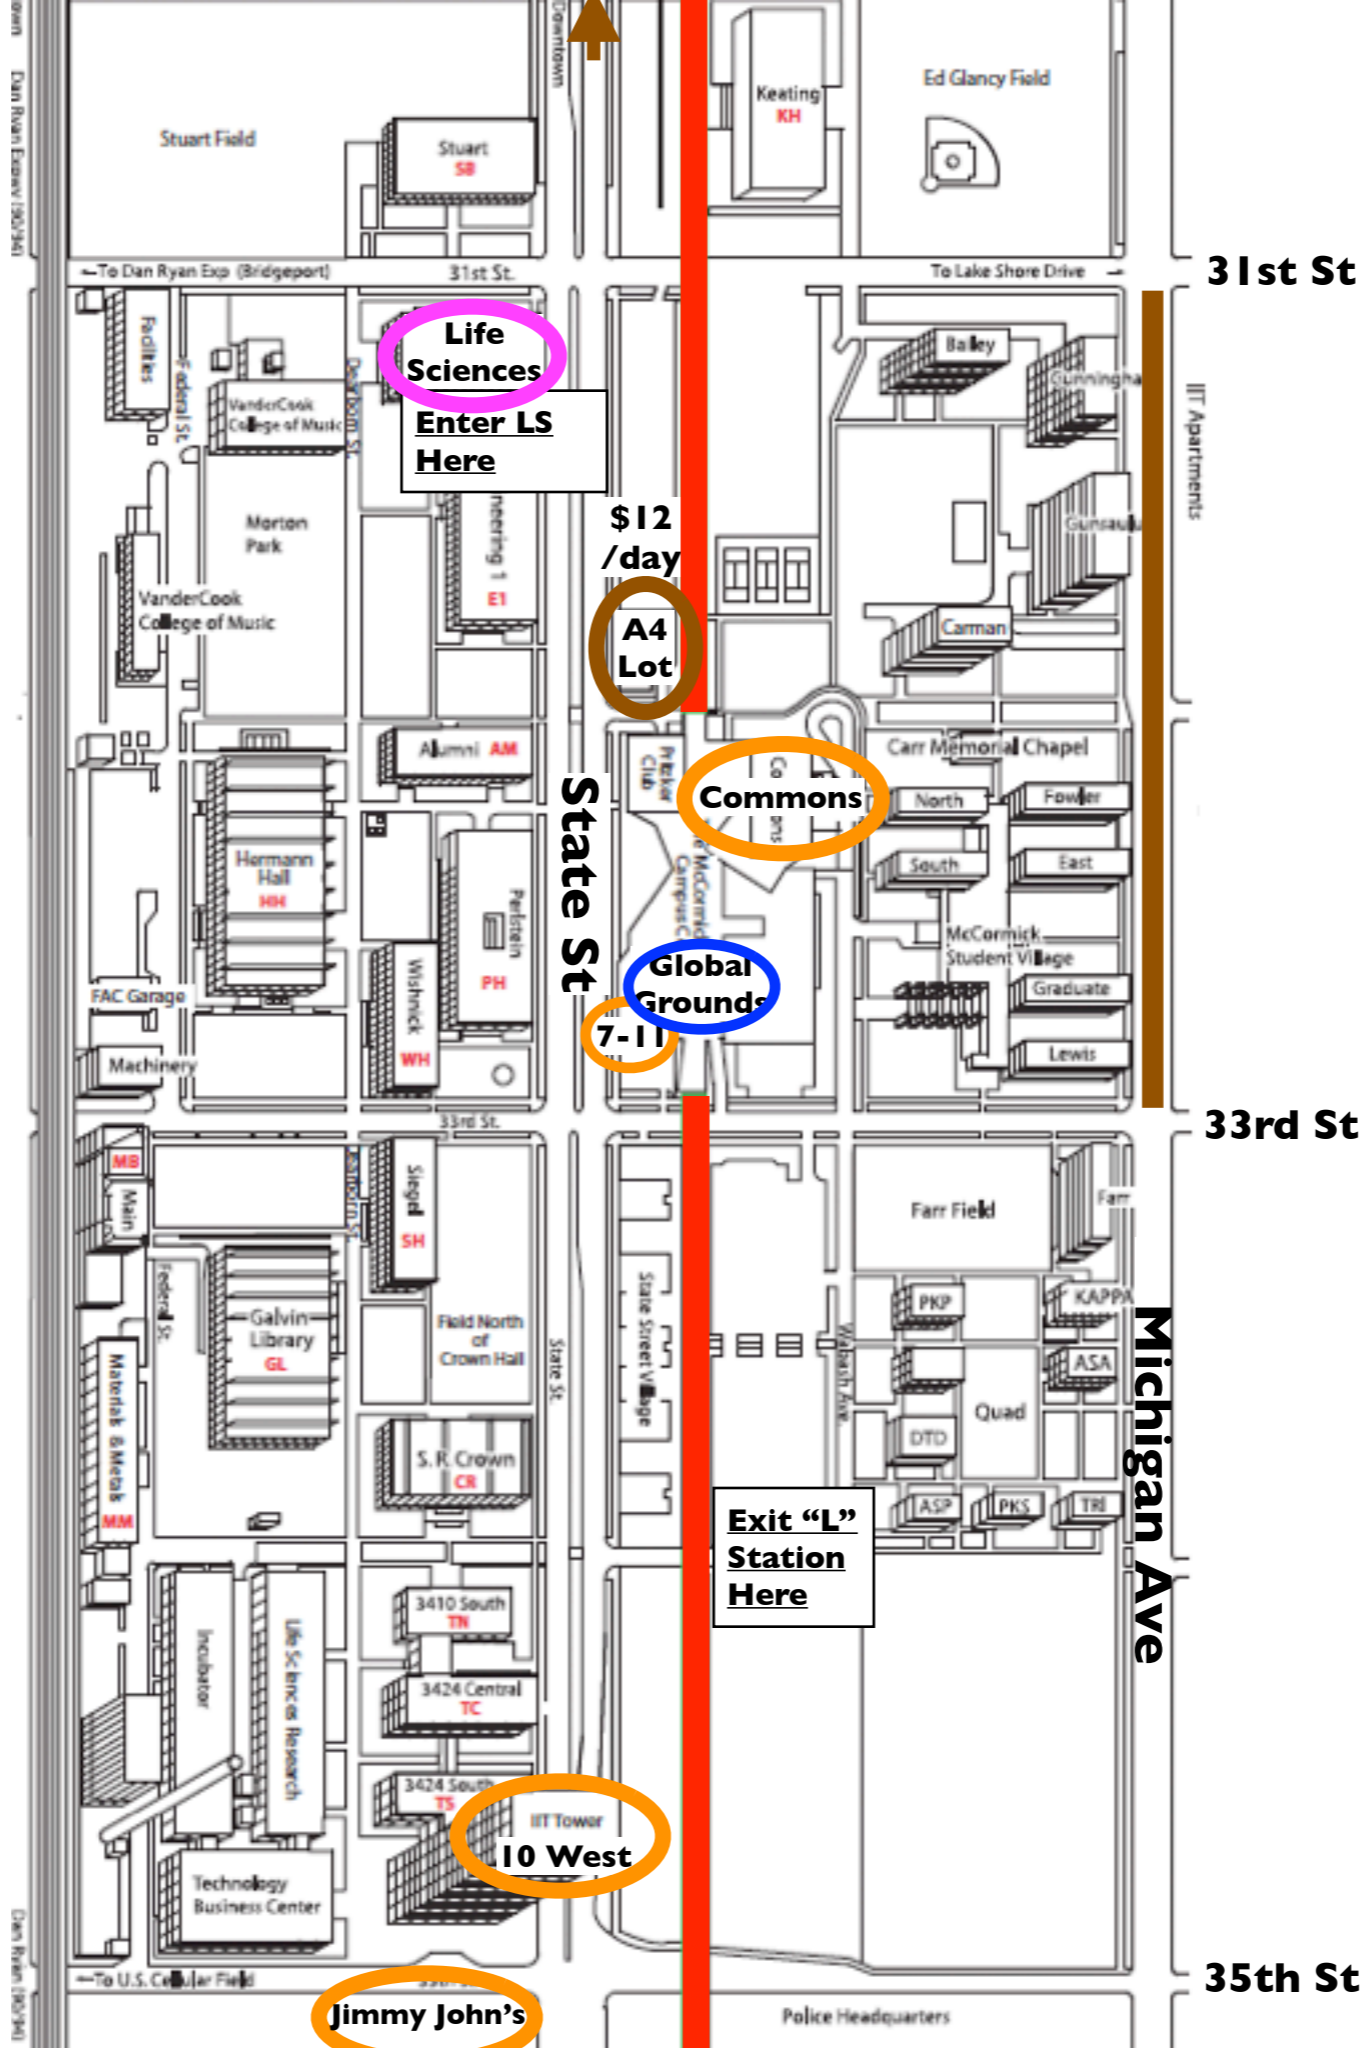

# MICE CM36

# Where's What

## Venues:

Ferro's: Italian sandwiches & more

Commons: All you can eat

10 West: Breakfast, coffee, lunch, snacks

7-11: Bad pizza, hot dogs, taco rolls, junk food, etc.

Global Grounds: Coffee, tea, snacks

JJ's: Sandwiches, subs

Life Sciences  
Enter LS Here

\$12 /day  
A4 Lot

Commons

Global Grounds

7-11

Exit "L" Station Here

IIT Tower  
10 West

Jimmy John's