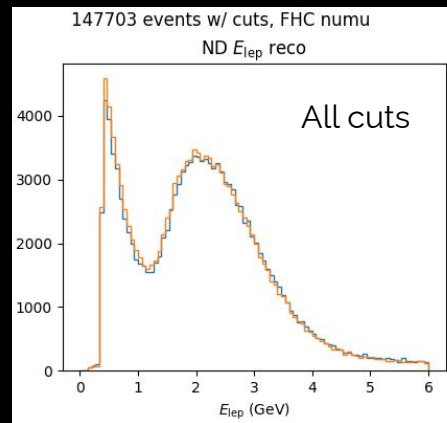

Muon Resim Fix

Colin Weber

Lep Mom Z

Old simulation

Muon
resimulation

Elep True

Old simulation

Muon
resimulation

Elep Reco (ND)

Old simulation

Muon
resimulation

Enu True

Old simulation

Muon
resimulation

Enu Reco (ND)

Old simulation

Muon
resimulation