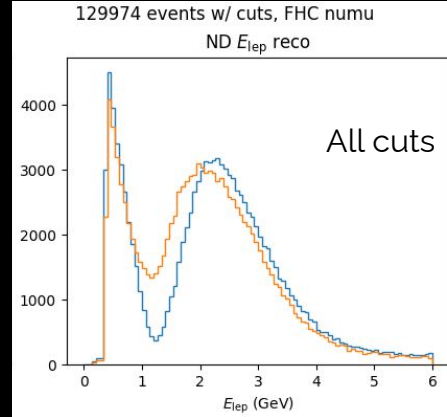

Muon Resim Fix

Colin Weber

Lep Mom Z

Old simulation

Muon
resimulation

Elep True

Old simulation

Muon
resimulation

Elep Reco (ND)

Old simulation

Muon
resimulation

Enu True

Old simulation

Muon
resimulation

Enu Reco (ND)

Old simulation

Muon
resimulation