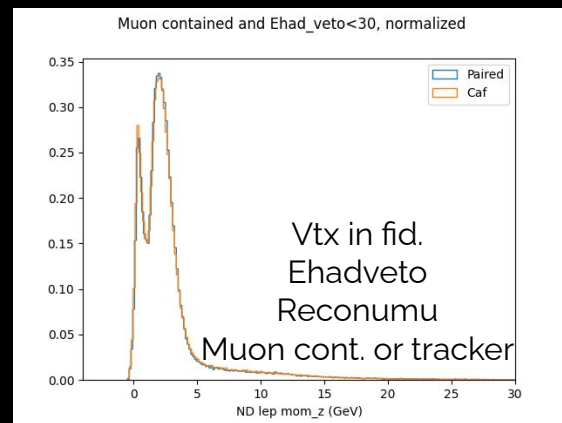

Muon Resim Fix

Colin Weber

Lep Mom Z

Old simulation

Muon
resimulation

Elep True

Old simulation

Muon
resimulation

Elep Reco (ND)

Old simulation

Muon
resimulation

Enu True

Old simulation

Muon
resimulation

Enu Reco (ND)

Old simulation