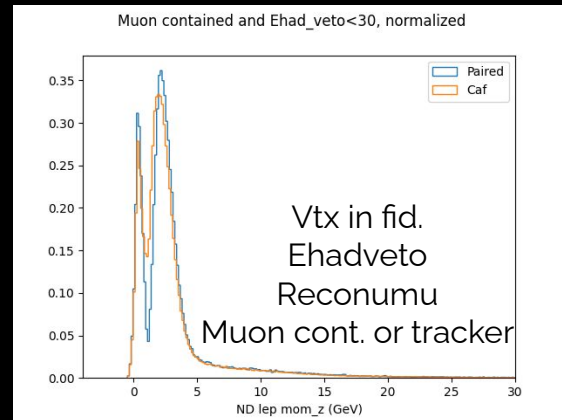

Muon Resim Fix

Colin Weber

Lep Mom Z

Old simulation

Muon
resimulation

Elep True

Old simulation

Muon
resimulation

Elep Reco (ND)

Old simulation

Muon
resimulation

Enu True

Old simulation

Muon
resimulation

Enu Reco (ND)

Old simulation