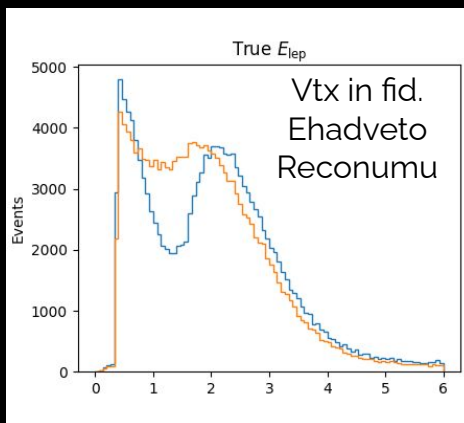

Muon Resim Fix

Colin Weber

Lep Mom Z

Old simulation

Muon
resimulation

Elep True

Old simulation

Muon
resimulation

Elep Reco (ND)

Old simulation

Muon
resimulation

Enu True

Old simulation

Muon
resimulation

Enu Reco (ND)

Old simulation

Muon
resimulation