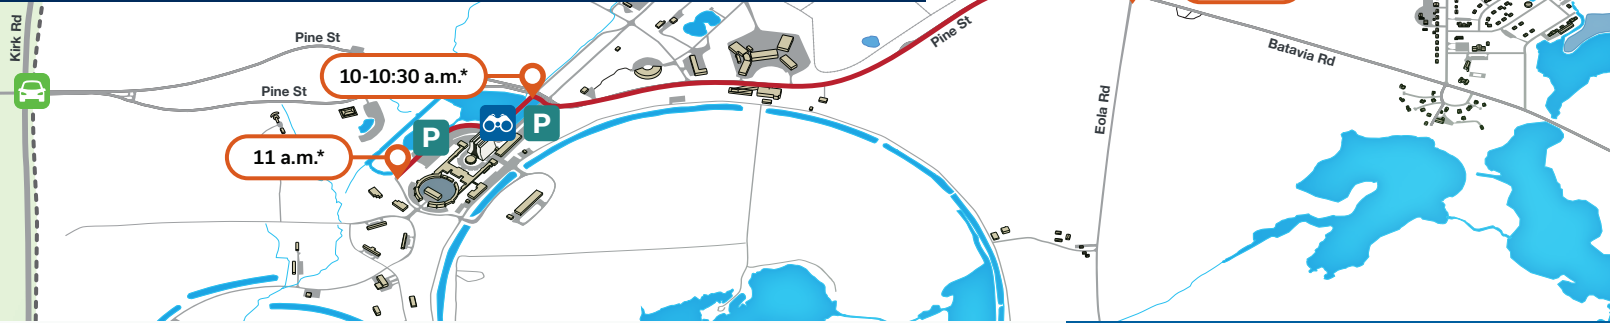

Navigating the coldbox move

Please arrive at Wilson Hall by 9:30 a.m.

Legend

Public viewing area

- Wilson Hall around 10-10:30 a.m.

Parking

- Wilson Hall
- IERC

Site entrance

All traffic enter through Pine St. from 8:30 a.m. until noon.

PIP-II coldbox route

Rolling road closures along the route. Access to certain areas may be limited during the move.

PIP-II coldbox checkpoints