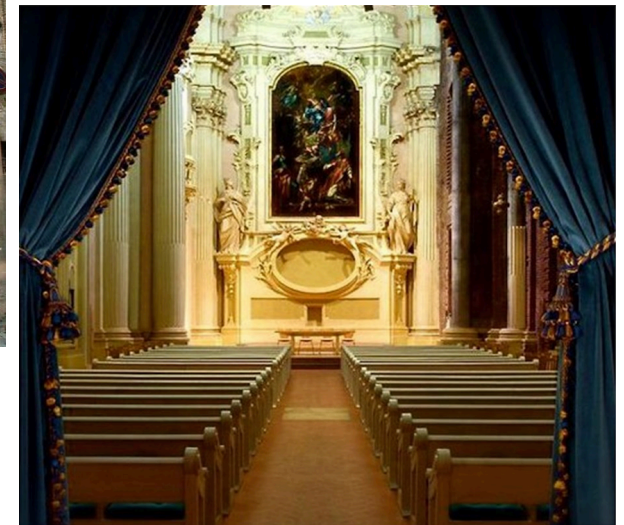

# Venue

- Two options:
- Auditorium of “Oratorio S. Filippo Neri”, a former church built about 300 years ago located in the city centre, at walking distance from the central square of the city

# Venue

- Two options:
- “S. Domenico” centre, a magnificent square-shaped structure, with its old cloisters dating back to the 14th, 15th and 16th centuries located in the city centre, at walking distance from the central square of the city