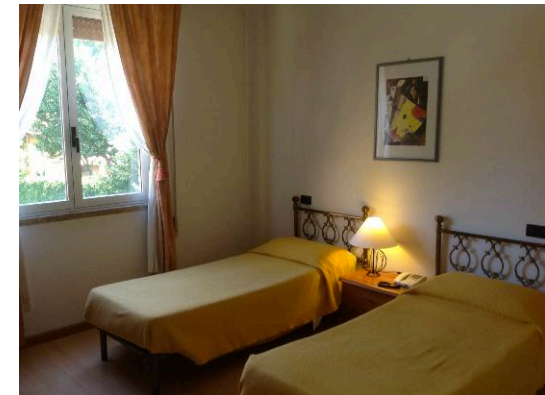

# Accommodation

- Bologna is full of hotels and other accommodations. We will reserve rooms in 4-star and 3-star hotels
  - at walking distance from the conference venue
  - no transportation from hotels to the venue will be required.
- Typical rates are in the range 70-100 € per night.
- We also foresee the possibility to host part of the attendance, typically students, in the University guest house, at rates of about 40 € per night.