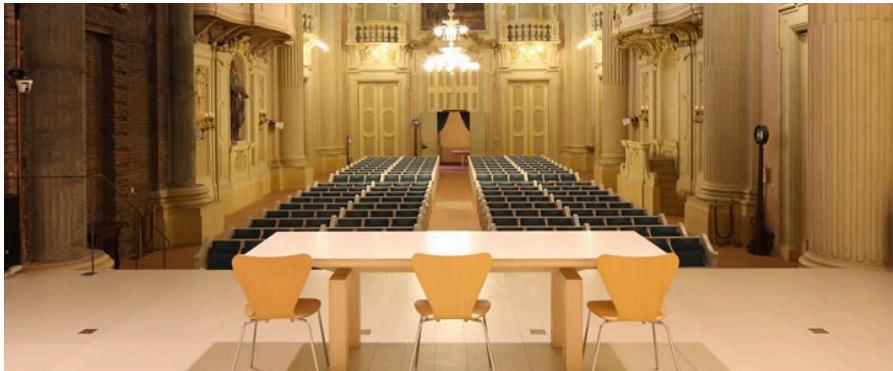

# Venue

- Two options:
- “S. Domenico” centre, a magnificent square-shaped structure, with its old cloisters dating back to the 14th, 15th and 16th centuries located in the city centre, at walking distance from the central square of the city