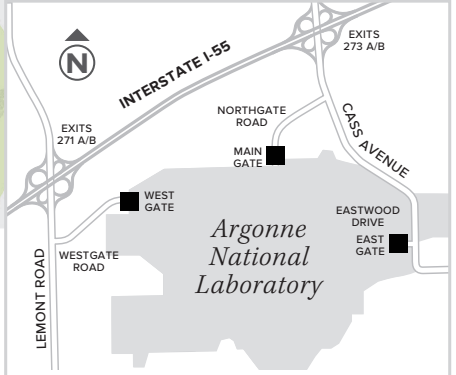

Getting Around Campus

Argonne National Laboratory is a controlled-access facility. All visitors must be pre-authorized before they will be allowed on the site. A visitor registration form is available at apps.anl.gov/registration/visitors.

Visitor gate passes are available for pickup at the Argonne Information Center (Building 224) at the Main Gate entrance off Cass Avenue between the hours of 6:30 a.m. – 5:00 p.m. Monday – Friday. The lab is closed to visitors on weekends and holidays except for pre-arranged gate passes or tours.

GPS navigation: Visitors are recommended to enter location text as “Cass Avenue and Northgate Road, Lemont, Illinois” in order to reach the Argonne Information Center at the Main Gate entrance. Otherwise you may be directed to alternate gate entrances which are controlled-access.