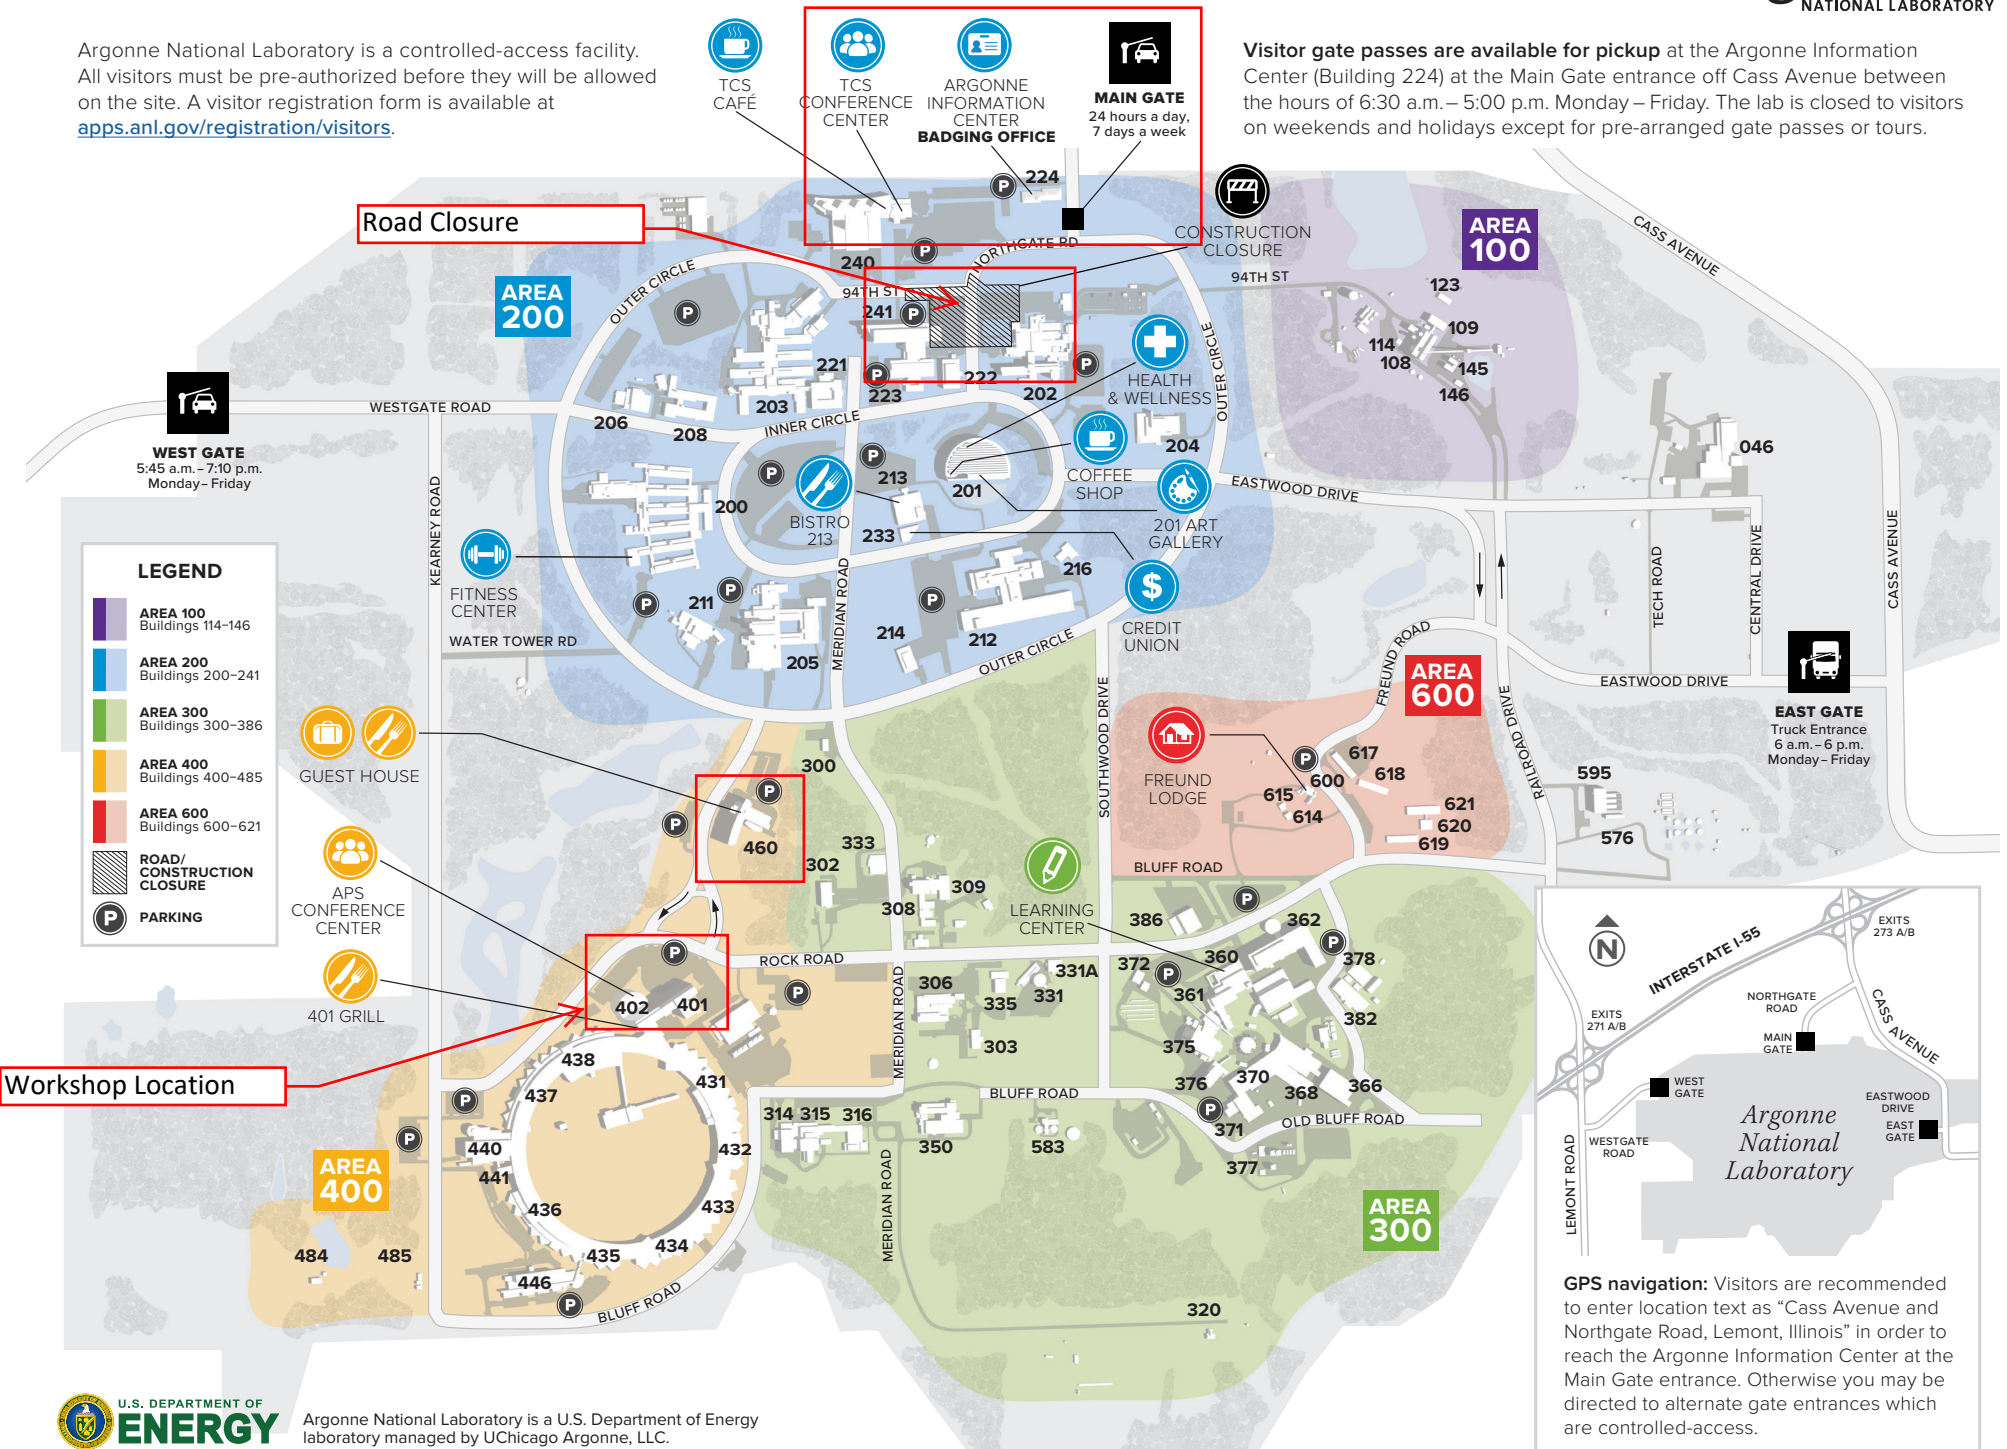

Getting Around Campus

Argonne National Laboratory is a controlled-access facility. All visitors must be pre-authorized before they will be allowed on the site. A visitor registration form is available at apps.anl.gov/registration/visitors.

Visitor gate passes are available for pickup at the Argonne Information Center (Building 224) at the Main Gate entrance off Cass Avenue between the hours of 6:30 a.m. – 5:00 p.m. Monday – Friday. The lab is closed to visitors on weekends and holidays except for pre-arranged gate passes or tours.

GPS navigation: Visitors are recommended to enter location text as “Cass Avenue and Northgate Road, Lemont, Illinois” in order to reach the Argonne Information Center at the Main Gate entrance. Otherwise you may be directed to alternate gate entrances which are controlled-access.