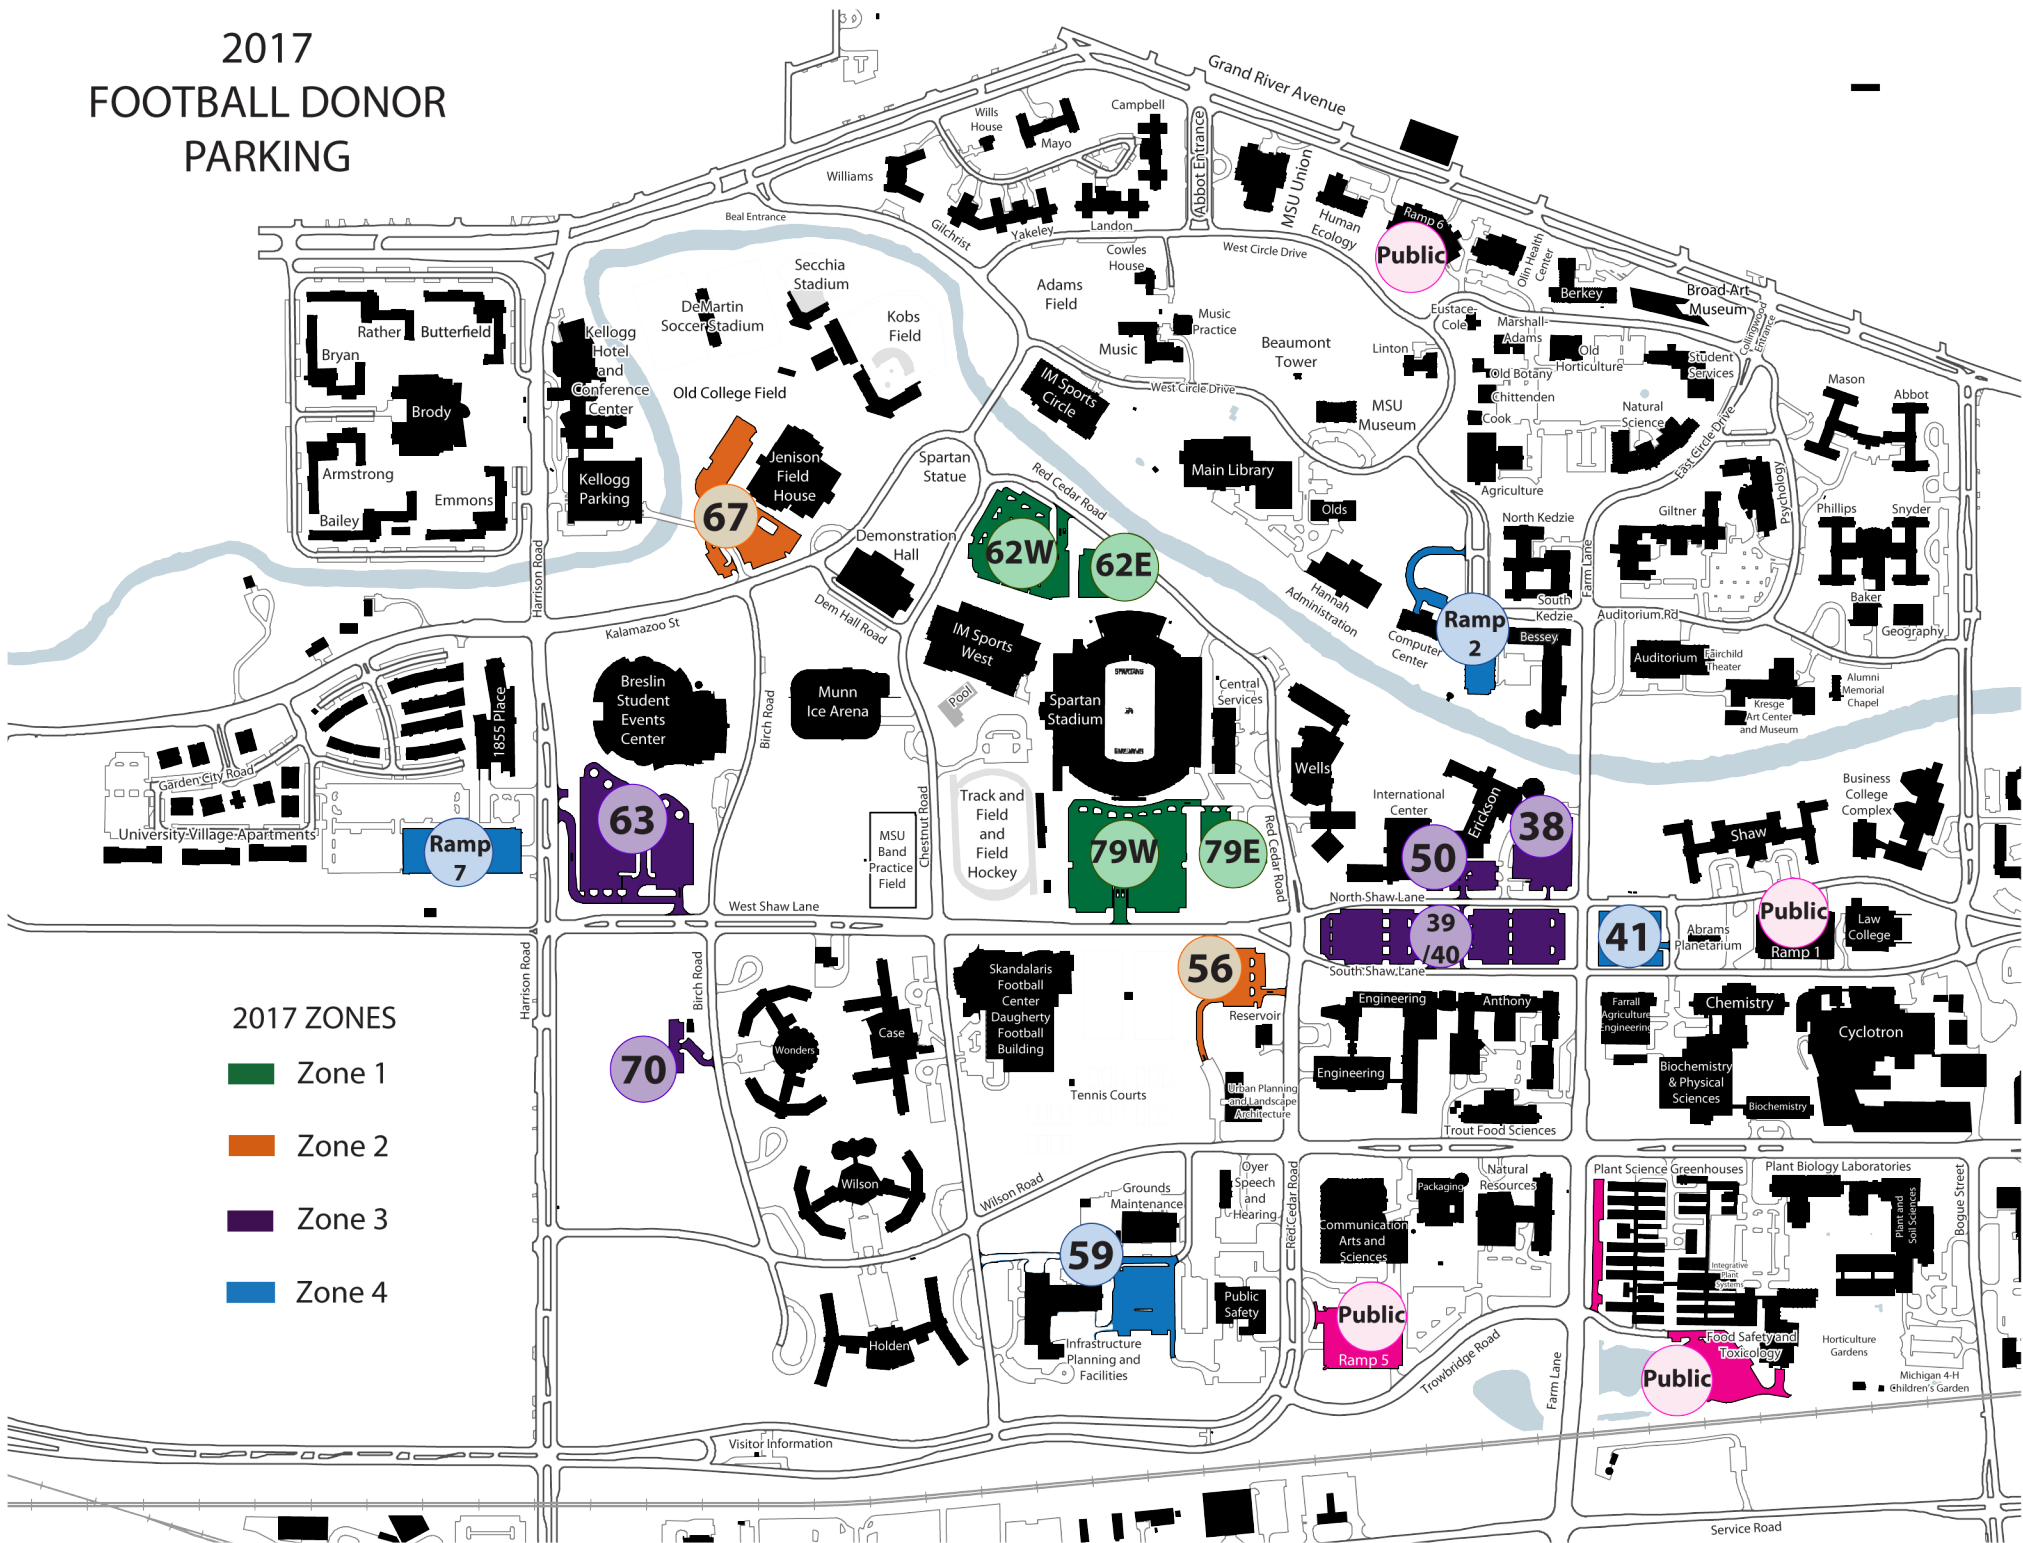

2017 FOOTBALL DONOR PARKING

2017 ZONES

- Zone 1
- Zone 2
- Zone 3
- Zone 4

RV Parking located in Lot 97
(Engineering Research Ct)